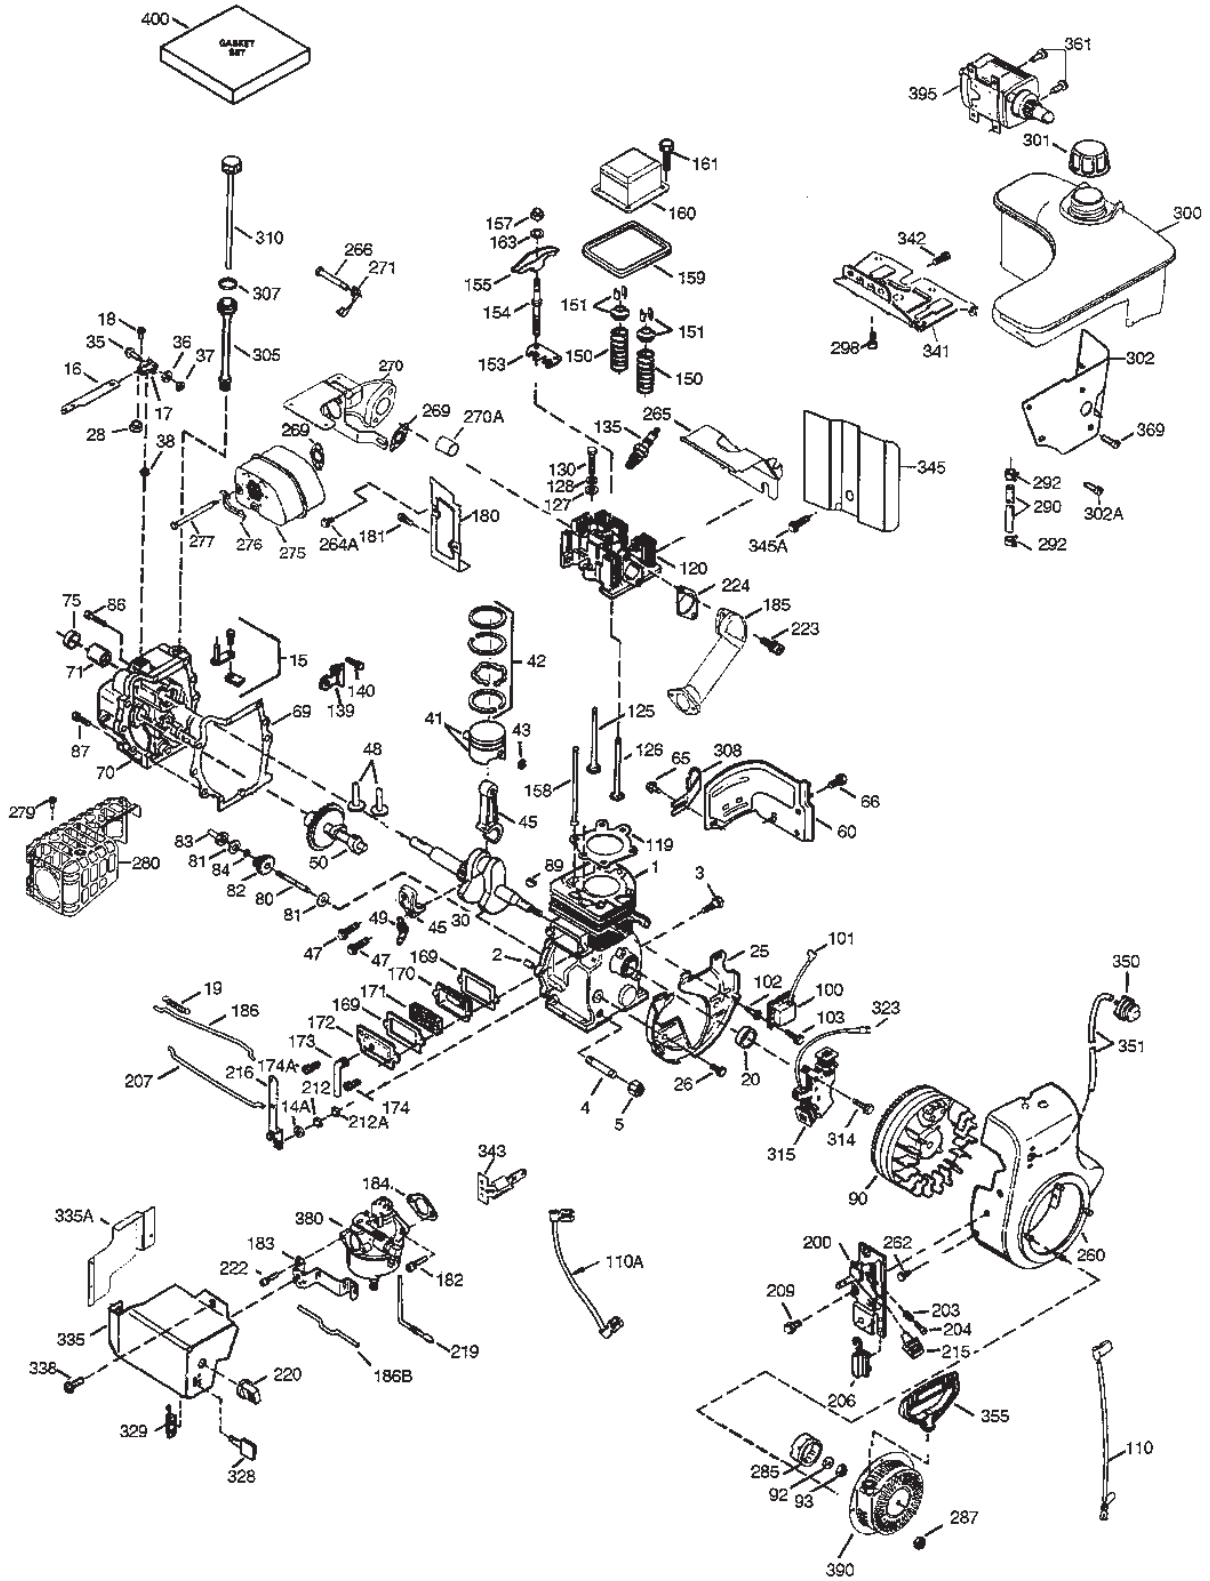

Utgåva Issue 47 - 2014		Tecumseh Oh90		Tecumseh Oh90	
Pos. Fig.	Antal Quantity	Art nr Part No	Benämning	Description	Anmärkning Notes
219	1	35689	Choke rod	Choke rod	
220	1	35438	Reglageknopp	Knob	
222	2	28820	Skruv	Screw	
223	2	650971	Skruv	Screw	
224	1	33515A	Packning	Gasket	
260	1	37092A	Blower housing	Blower housing	
262	2	29747B	Skruv	Screw	
264	1	650738	Skruv	Screw	
265	1	37086	Ventilkapa kpl	Cylinder Head Cover	
266	2	650876	Skruv	Screw	
269	2	35762	Packning	Gasket	
270	1	35829A	Hylsa	Exhaust port liner	
270	1	37263	Grenrör	Exhaust manifold	
271	1	35293	Lasbleck	Lock plate	
275	1	37264	Ljuddämpare	Muffler	
276	1	35348	Lasplatta	Locking plate	
277	2	650877	Skruv	Screw	
279	4	650821	Skruv	Screw	
280	1	37265	Värmskydd	Heat shield	
285	1	35985B	Starter hub	Starter hub	
287	4	29752	Mutter	Nut	
290	1	30962	Fuel line	Fuel line	
292	2	26460	Clamp	Clamp	
298	2	650665	Skruv	Screw	
300	1	37099	Fuel tank	Fuel tank	Inkl. pos 292, 301
301	1	36246	Fuel cap	Fuel cap	
302	3	650821	Skruv	Screw	
302	1	37098	Fuel tank extension	Fuel tank extension	
305	1	35574	Oljepåfyllningsrör	Oil fill tube	
307	1	35499	O-ring	O-ring	
308	1	35539	Clip	Clip	
310	1	35700	Oil dipstick	Oil dipstick	
314	2	650873	Skruv	Screw	
315	1	611111	Generator	Alternator coil	Inkl. pos 323
323	1	611118	Connector body	Connector body	
328	2	35062	Tändningsnyckel	Ignition Key	
329	1	610973	Terminal	Terminal	
335	1	37087	Förgasarkapa	Carburettor Cover	
335	1	37096	Förgasarkapa	Carburettor Cover	
338	4	650821	Skruv	Screw	
341	1	37093	Fuel tank bracket	Fuel tank bracket	
342	2	792028	Skruv	Screw	
343	1	35079	Fäste	Key switch bracket	
345	1	650821	Skruv	Screw	
345	1	37097	Värmskydd	Heat baffle	
350	1	570682A	Primer	Primer assy	
351	1	32180C	Primerslang	Primer line	
355	1	590574	Styrplat kpl	Starter handle	
361	2	650990	Skruv	Screw