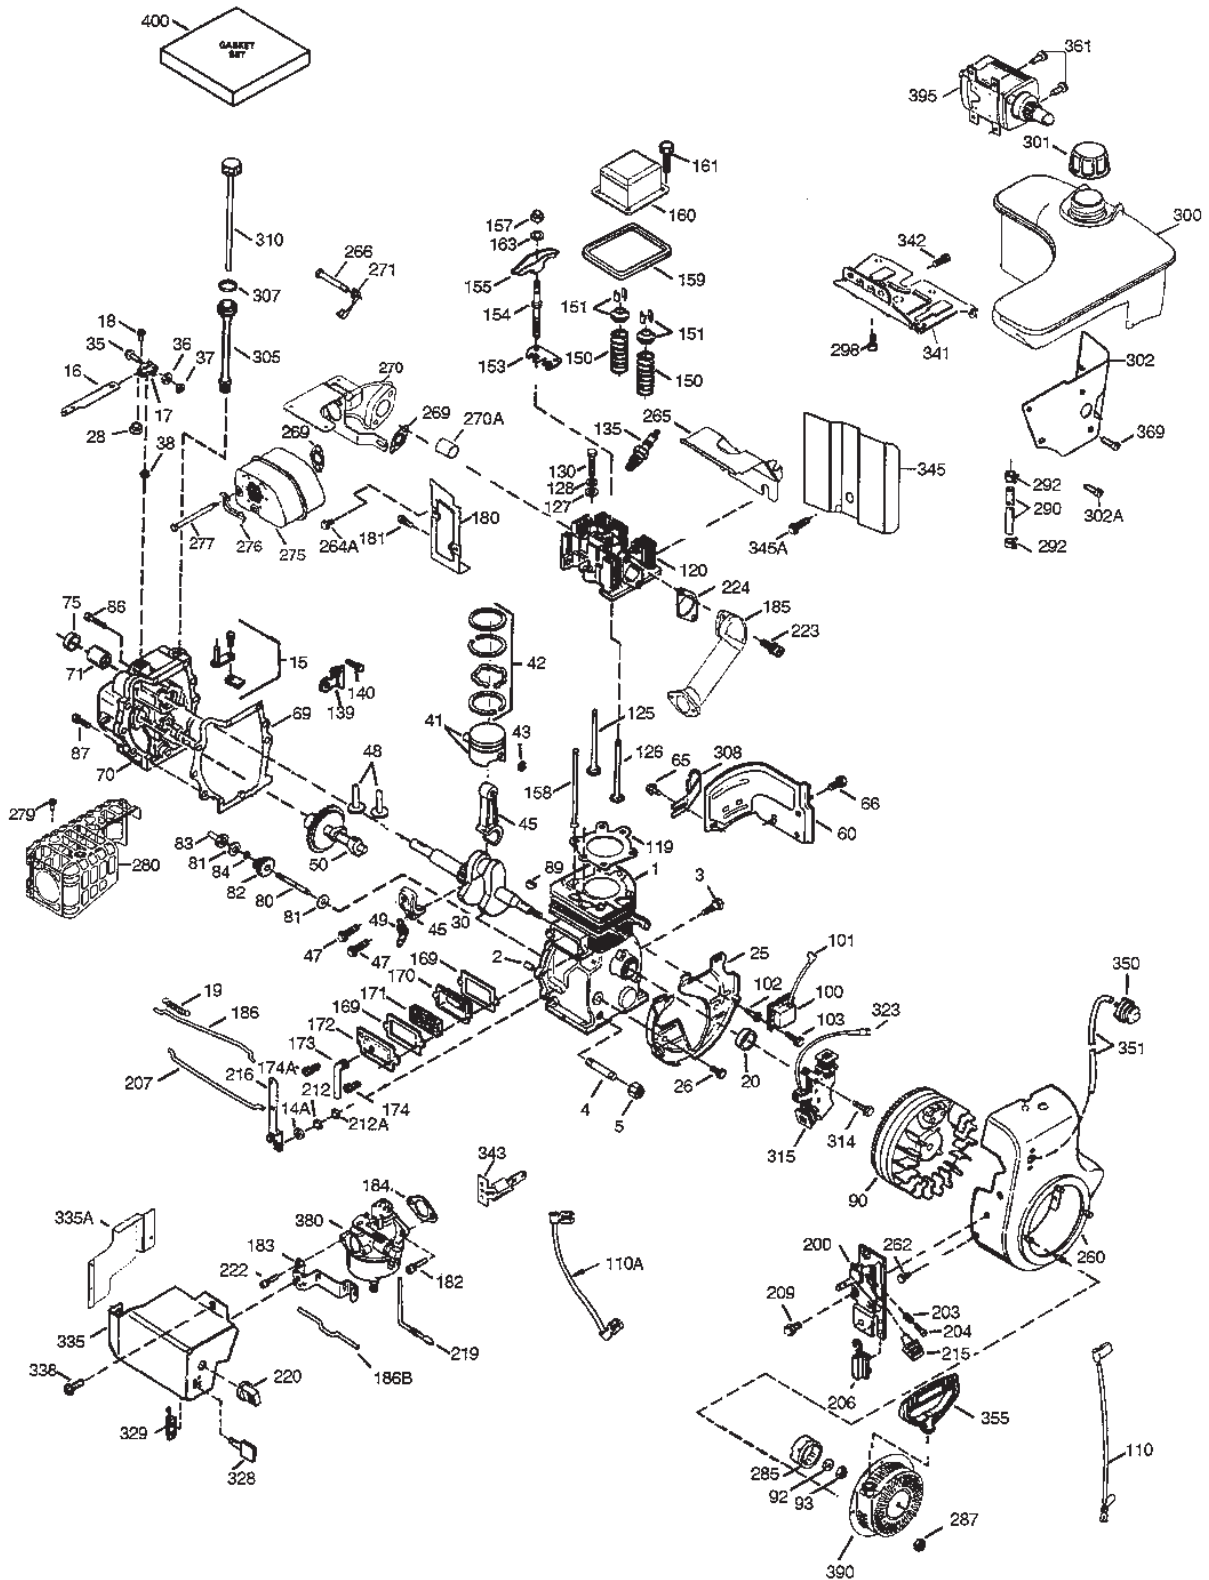

Utgåva Issue 47 - 2014		Tecumseh Oh90			
Pos. Fig.	Antal Quantity	Art nr Part No	Benämning	Description	Anmärkning Notes
369	2	651032	Skruv	Screw	
380	1	640169	Förgasare kpl	Carburettor Assy	Inkl. pos 184
390	1	590749	Starter assy	Starter assy	
395	1	37102	Startmotor kpl	Starter motor assy	230 Volt
400	1	37257	Packningssats	Gasket set