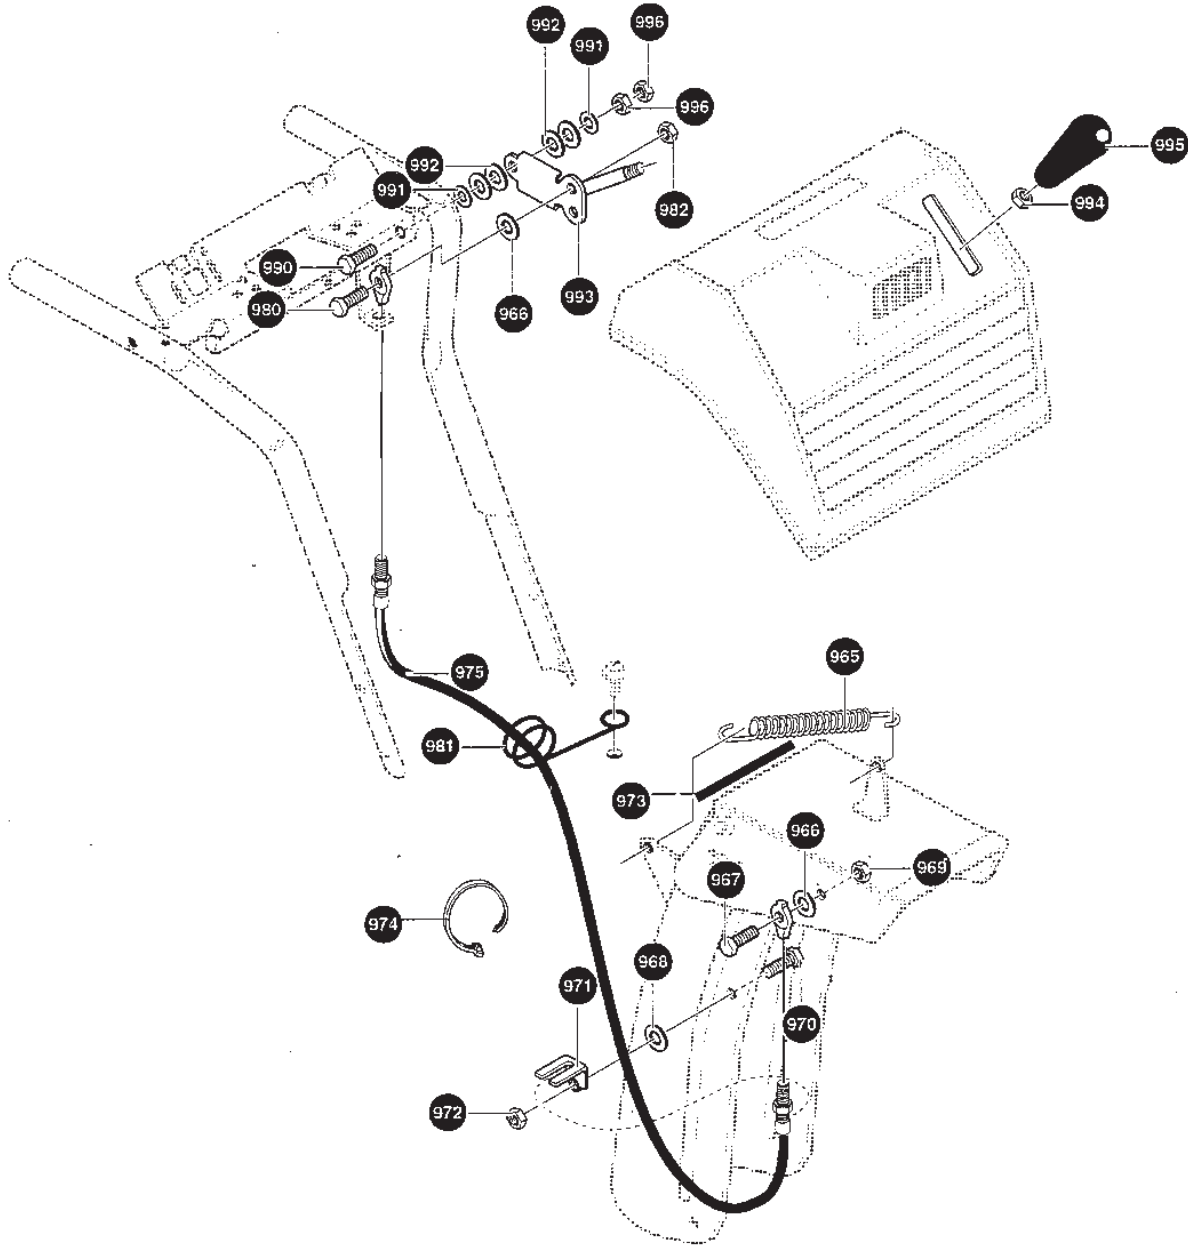

Utgåva Issue 47 - 2014		Fjärreglage Utkast		Chute Control	
Pos. Fig.	Antal Quantity	Art nr Part No	Benämning	Description	Anmärkning Notes
965	1	1812-1364-01	Fjäder	Return Spring	
966	2	1812-1510-01	Planbricka	Flat washer	
967	1	1812-1393-01	Bult	Bolt	
968	1	1812-0730-01	Distans	Spacer	
969	1	9727-3541-22	Mutter	Nut	
970	1	9988-3619-16	Skruv	Screw	
971	1	1812-0581-01	Fäste	Bracket	
972	1	1812-0811-01	Mutter	Nut	
973	1	1133-0148-01	List	Trim,Fender	
974	1	9579-0008-00	Buntband	Cable Holder	
975	1	1812-1465-01	Reglagewire	Chute Control Cable	
980	1	1812-1393-01	Bult	Bolt	
981	1	1812-1475-01	Wirehallare	Wire Form	
982	1	9727-3541-22	Mutter	Nut	
990	1	9988-3745-12	Skruv	Screw	
991	2	9699-0035-02	Bricka	Washer	
992	4	1812-0660-01	Bricka | Fjäderbricka	Elastic Washer | Spring Washer	
993	1	1812-1418-01	Inställningsspak	Handle | Control Handle	
994	1	9795-3731-02	Mutter	Nut	
995	1	1133-0650-01	Handtag	Handle	
996	2	9743-3721-32	Mutter	Nut