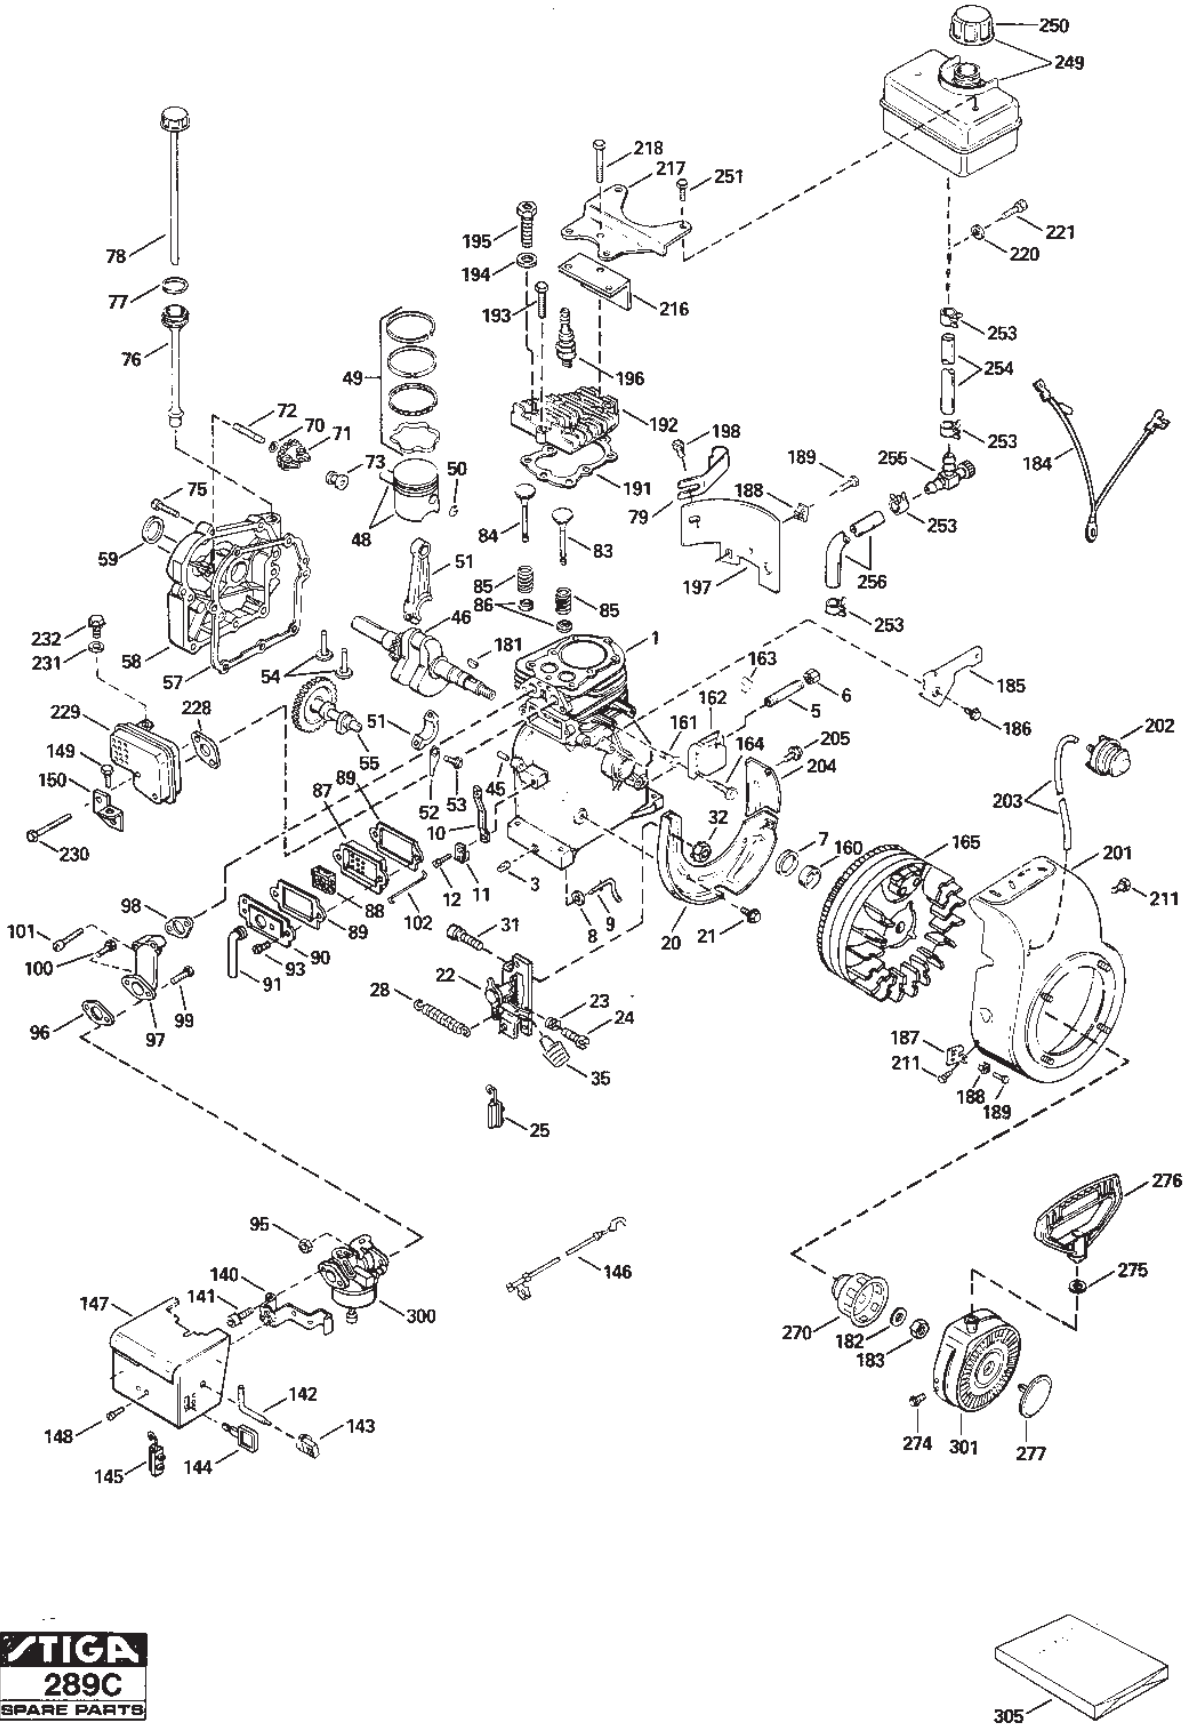

Utgåva Issue 43 - 2014		Tecumseh Hs50		Tecumseh Hs50	
Pos. Fig.	Antal Quantity	Art nr Part No	Benämning	Description	Anmärkning Notes
1	1	36469A	Cylinder kpl	Cylinder Assy	Inkl.pos. 3,7,45
3	1	27642	Oil drain plug	Oil drain plug	
5	1	30968	Rör	Pipe	
6	1	30969	Cap	Cap	
7	1	32600	Oil seal	Oil seal	
8	1	28277	Bricka	Flat washer	
9	1	31334	Governor rod	Governor rod	
10	1	31510	Governor lever	Governor lever	
11	1	31335	Clamp	Clamp	
12	1	650548	Skruv	Screw	
20	1	36552	Baffle	Baffle	
21	2	650802	Skruv	Screw	
22	1	36677	Bracket control assy	Bracket control assy	Inkl.pos. 23-25,31-32
23	1	31342	Fjäder	Spring	
24	1	650549	Skruv	Screw	
25	1	610973	Terminal	Terminal	
28	1	31426	Fjäder	Spring	
31	1	650139	Skruv	Screw	
32	1	30322	Mutter	Nut	
35	1	35440	Knopp	Knob	
45	2	26727	Styrpinne	Dowel pin	
46	1	34740	Crankshaft	Crankshaft	
48	1	36070	Kolvsprint	Piston Pin	Inkl.pos. 50
49	1	36076	Ring set	Ring set	
50	2	20381	Retaining ring	Retaining ring	
51	1	32875	Connecting rod assy	Connecting rod assy	Inkl.pos. 52-53
52	1	32654	Oil dipper	Oil dipper	
53	2	32610A	Skruv	Screw	
54	2	27241	Valve lifter	Valve lifter	
55	1	33158	Kamaxel	Camshaft	
57	1	27677A	Packning	Gasket	
58	1	34674C	Cylinderkåpa	Cylinder Cover assy	Inkl.pos. 59,70-73
59	1	27897	Oil seal	Oil seal	
70	1	30590A	Bricka	Flat washer	
71	1	30591	Governor gear	Governor gear	Inkl.pos. 70
72	1	30574A	Governor shaft	Governor shaft	
73	1	30588A	Spool	Spool	
75	7	650488	Skruv	Screw	
76	1	35554	Oljepåfyllningsrör	Oil fill tube	
77	1	35499	O-ring	O-ring	
78	1	35556	Oil dipstick	Oil dipstick	
79	1	35539	Clip	Clip	
83	1	36471	Exhaust valve	Exhaust valve	Inkl.pos. 86
84	1	32644A	Insugningsventil	Intake valve	Inkl.pos. 86
85	2	31672	Valve spring	Valve spring	
86	2	31673	Valve cap	Valve cap	
87	1	27666	Valve cover body	Valve cover body	
88	1	31410	Filterelement	Element	
89	2	27234A	Packning	Gasket