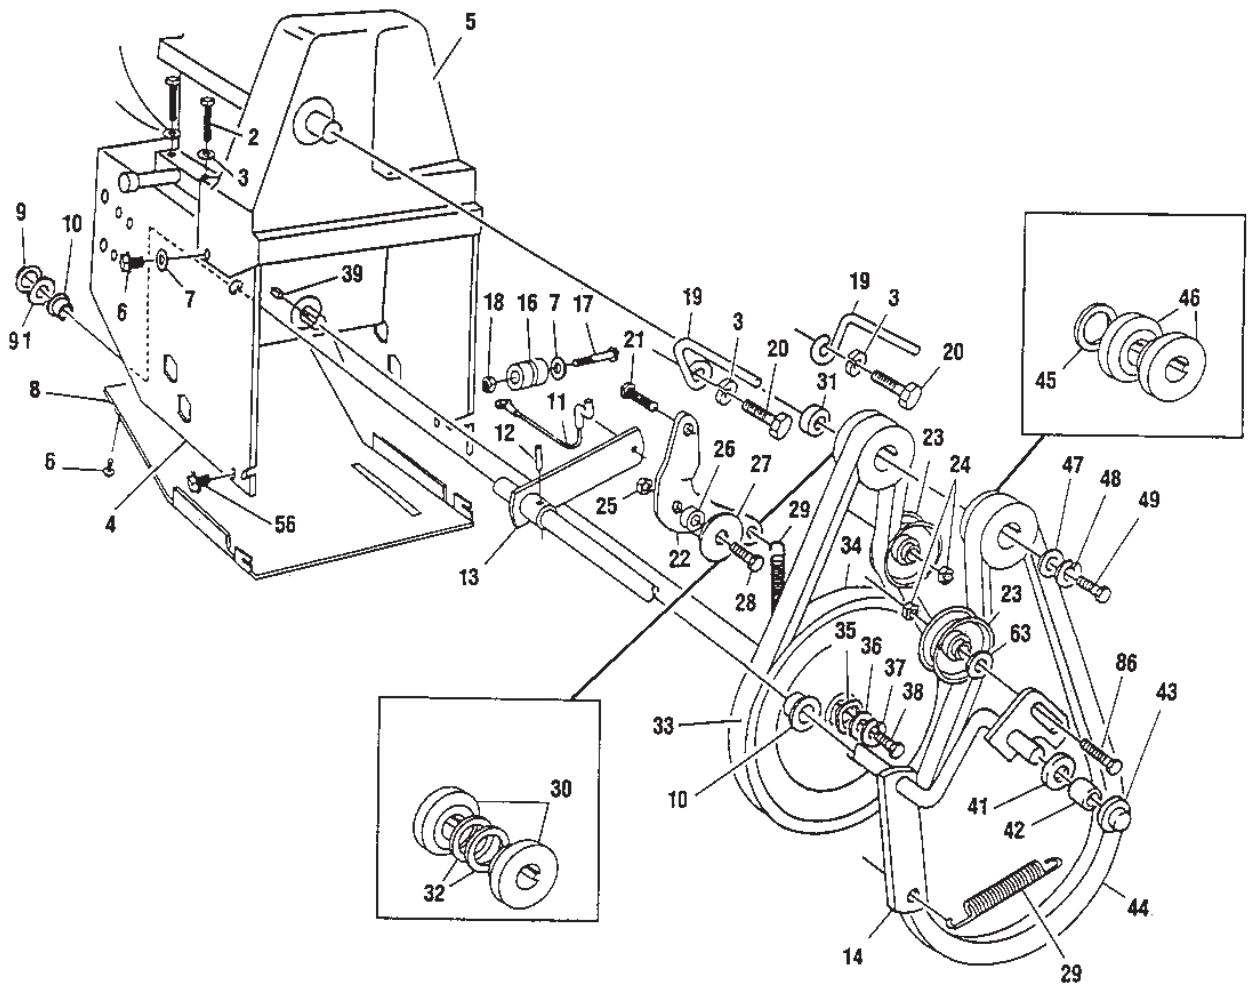

Utgåva Issue 43 - 2014		Remtransmission		Belt Transmission	
Pos. Fig.	Antal Quantity	Art nr Part No	Benämning	Description	Anmärkning Notes
2	4	9988-3632-16	Skruv	Screw	
3	6	9683-0030-02	Bricka	Washer	
4	1	1812-1177-01	Chassi	Motor Mount	
5	1	1812-1228-01	Remskydd	Belt Cover	
6	4	1812-0384-01	Skruv	Screw	
7	3	9699-0026-02	Bricka	Washer	
8	1	1812-1257-01	Bottenplåt	Bottom Panel	
9	1	1812-0404-01	Låsning	Retainer	
10	2	1812-0328-01	Bussning	Bushing	
11	1	1812-1203-01	Wire	Cable Eye Lever	
12	1	1812-0401-01	Stift	Pin	
13	1	1812-1212-01	Spännarm	Auger Clutch Cable Lever	
14	1	1812-1290-01	Spännarm	Auger Clutch Assy	
16	1	1812-1205-01	Spole	Spool	
17	1	9988-3545-12	Skruv	Screw	
18	1	9743-3521-32	Mutter	Nut	
19	2	1812-0533-01	Remstyrning	Belt Guide	
20	2	1812-1128-01	Bult	Bolt	
21	1	9988-3732-12	Skruv	Screw	
22	1	1812-1211-01	Spännarm	Idler Lever	
23	2	1812-0305-01	Spännrulle	Tension Roller	
24	2	9743-3721-32	Mutter	Nut	
25	1	9743-3621-32	Mutter	Nut	
26	1	1812-1208-01	Bussning	Bushing	
27	1	9699-0062-02	Bricka	Washer	
28	1	9988-3619-16	Skruv	Screw	
29	2	1812-0329-01	Fjäder	Spring	
30	2	1812-1201-01	Motorremskiva	Traction Pulley	
31	1	1812-1202-01	Bricka	Washer	
32	2	1812-1206-01	Distans	Spacer	
33	1	1812-9016-01	Kilrem	V-Belt	
34	1	1812-1236-01	Remskiva	Traction Pulley	
35	1	1812-1237-01	Bricka	Wave Washer	
36	1	1812-1190-01	Bricka	Flat washer	
37	1	9683-0025-02	Bricka	Washer	
38	1	9988-3516-16	Skruv	Screw	
39	1	1812-1239-01	Kil	Square Key	
41	1	9699-0038-02	Bricka	Washer	
42	1	1812-1289-01	Bussning	Bushing	
43	1	1812-0404-01	Låsning	Retainer	
44	1	1812-9019-01	Drivrem	Belt	
45	1	1812-1350-01	Distans	Spacer	
46	2	1812-1351-01	Motorremskiva	Engine Pulley	
47	1	1812-0283-01	Bricka	Washer	
48	1	9683-0035-02	Bricka	Washer	
49	1	9987-5225-16	Skruv	Screw	
56	2	1812-0385-01	Skruv	Screw	
63	1	9699-0115-02	Bricka	Washer	
86	1	9899-3732-16	Skruv	Screw