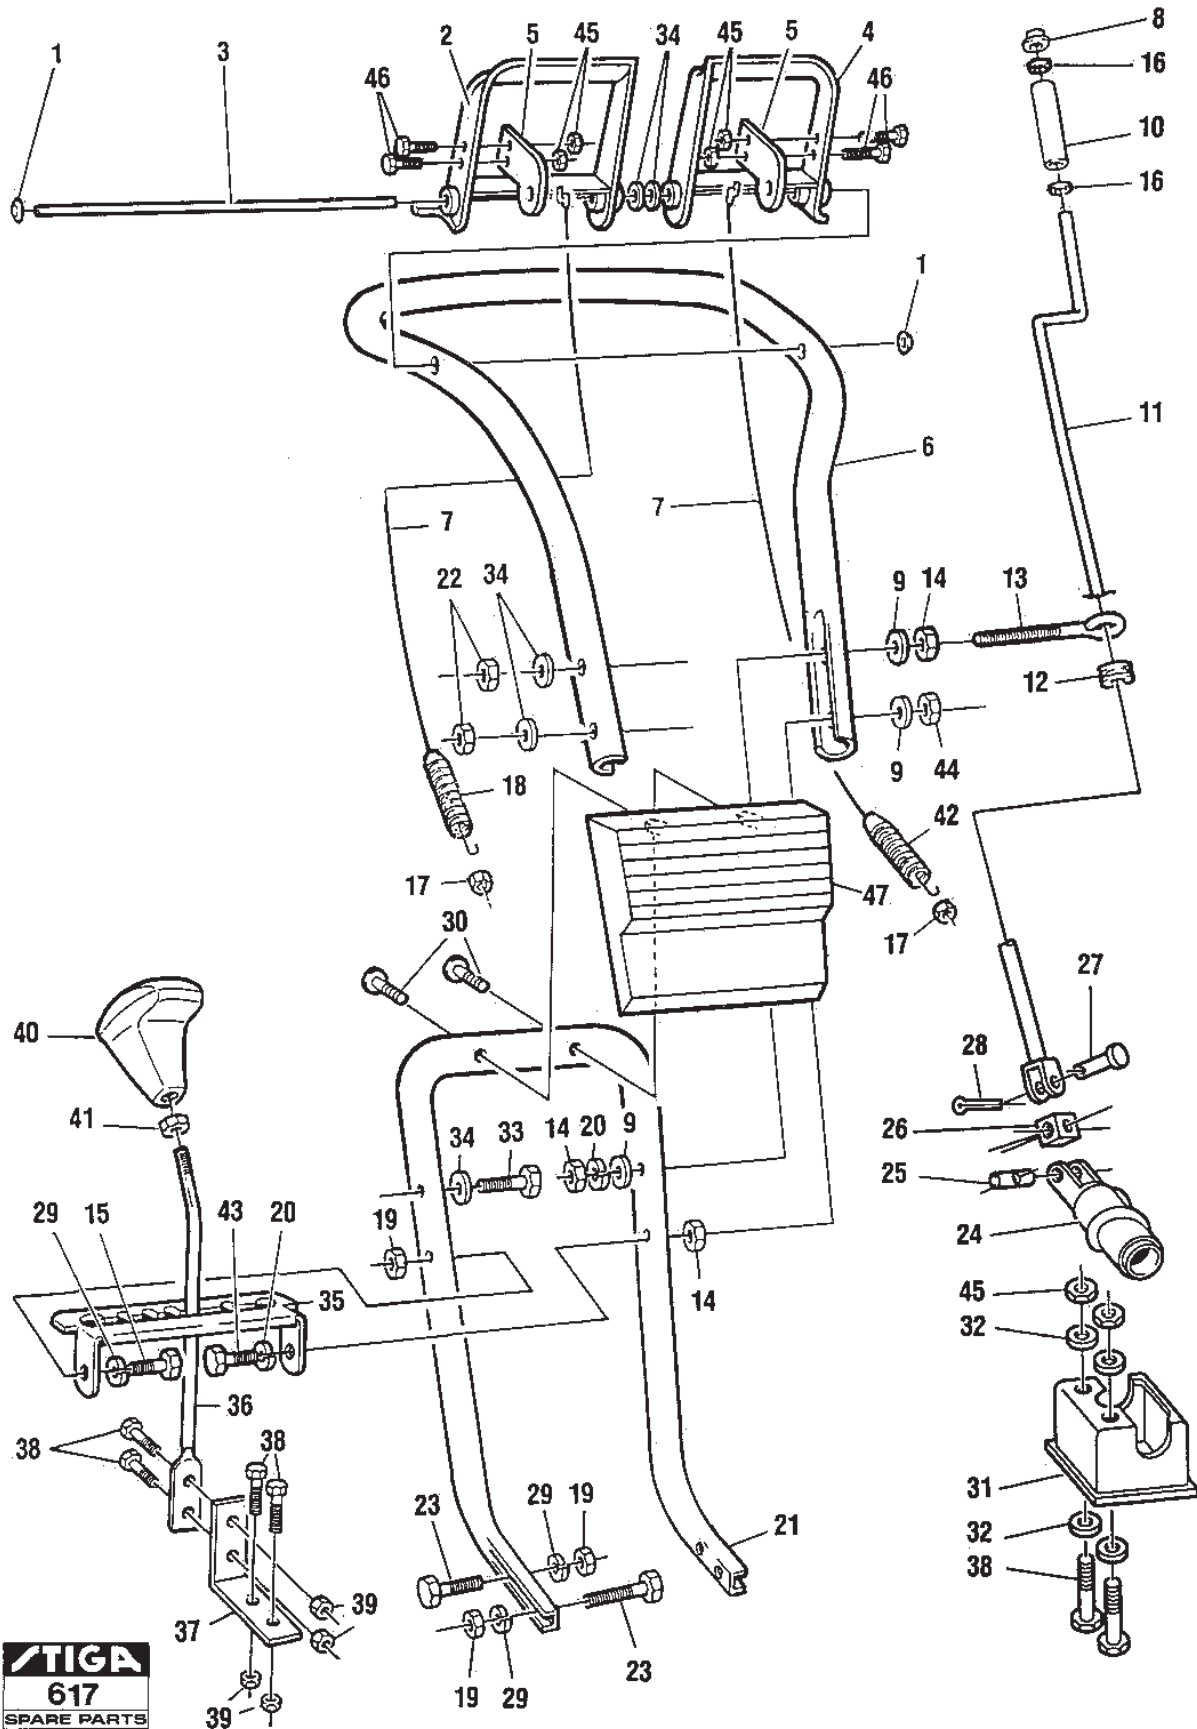

Utgåva Issue 43 - 2014		Styre Reglage		Handle Controls	
Pos. Fig.	Antal Quantity	Art nr Part No	Benämning	Description	Anmärkning Notes
1	2	1812-0513-01	Låsning	Retainer	
2	1	1812-0933-01	Kopplingshandtag-hö	Clutch Handle, Right	
3	1	1812-0934-01	Handtagsaxel	Clutch handle rod | Rod, Clutch Handle	
4	1	1812-0932-01	Kopplingshandtag-vä	Clutch Handle, Left	
5	2	1812-0946-01	Wirefäste	Cable pivot plate | Plate, Cable Pivot	
6	1	1812-0879-01	Handtag, övre	Upper Handle	
6	1	1812-0879-02	Styre-överdel	Upper Handle (Black)	
6	1	1812-0879-01	Handtag, övre	Upper Handle	
6	1	1812-0879-02	Styre-överdel	Upper Handle (Black)	
7	2	1812-0248-01	Reglagewire (725 Mm)	Wire (725 Mm)	
8	1	1812-1183-01	Låsning	Cap Retainer	
9	3	9699-0029-02	Bricka	Washer	
10	1	1812-1168-01	Handtag	Handle	
11	1	1812-1339-01	Inställningsvev	Crank	
12	1	1812-0203-01	Bussning	Bushing	
13	1	1812-0394-01	Öglebult	Eyebolt	
14	3	9743-3721-32	Mutter	Nut	
15	1	9988-3651-12	Skruv	Screw	
16	2	1812-1171-01	Bricka	Washer	
17	2	9743-3521-32	Mutter	Nut	
18	1	1812-0254-01	Fjäder	Spring	
19	5	9795-3631-02	Mutter	Nut	
20	2	9683-0035-02	Bricka	Washer	
21	1	1812-1323-01	Däck-underdel | Styre-underdel	Handle-lower	
21	1	1812-1369-01	Däck U-Del (Svart)	Lower Handle (Black)	
21	1	1812-1323-01	Däck-underdel | Styre-underdel	Handle-lower	
21	1	1812-1369-01	Däck U-Del (Svart)	Lower Handle (Black)	
22	2	9743-3621-32	Mutter	Nut	
23	4	9988-3619-16	Skruv	Screw	
24	1	1812-1335-01	Snäckskruv	Chute Rotate Worm	
25	1	1812-1316-01	Axel	Universal Pin	
26	1	1812-1317-01	LedkMutter	Universal Housing	
27	1	1812-1318-01	Sprint	Clevis Pin	
28	1	9599-0033-00	Saxsprint	Split Pin	
29	5	9683-0030-02	Bricka	Washer	
30	2	1812-1310-01	Skruv	Screw	
31	1	1812-1334-01	Fäste-Snäckskruv	Chute Worm Bracket	
32	4	9699-0026-02	Bricka	Washer	
33	1	9988-3645-16	Skruv	Screw	
34	5	9699-0028-02	Bricka	Washer	
35	1	1812-1322-01	Växellägesplåt	Shifter Bracket	
36	1	1812-1324-01	Växelstång	Shifter Rod	
37	1	1812-1325-01	Shifter lever spring	Shifter lever spring	
37	1	1812-1372-01	Växelpaksfjäder	Shifter Lever Spring	
37	1	1812-1325-01	Shifter lever spring	Shifter lever spring	
37	1	1812-1372-01	Växelpaksfjäder	Shifter Lever Spring	
38	6	9988-3519-16	Skruv	Screw	
39	4	9727-3541-22	Mutter	Nut