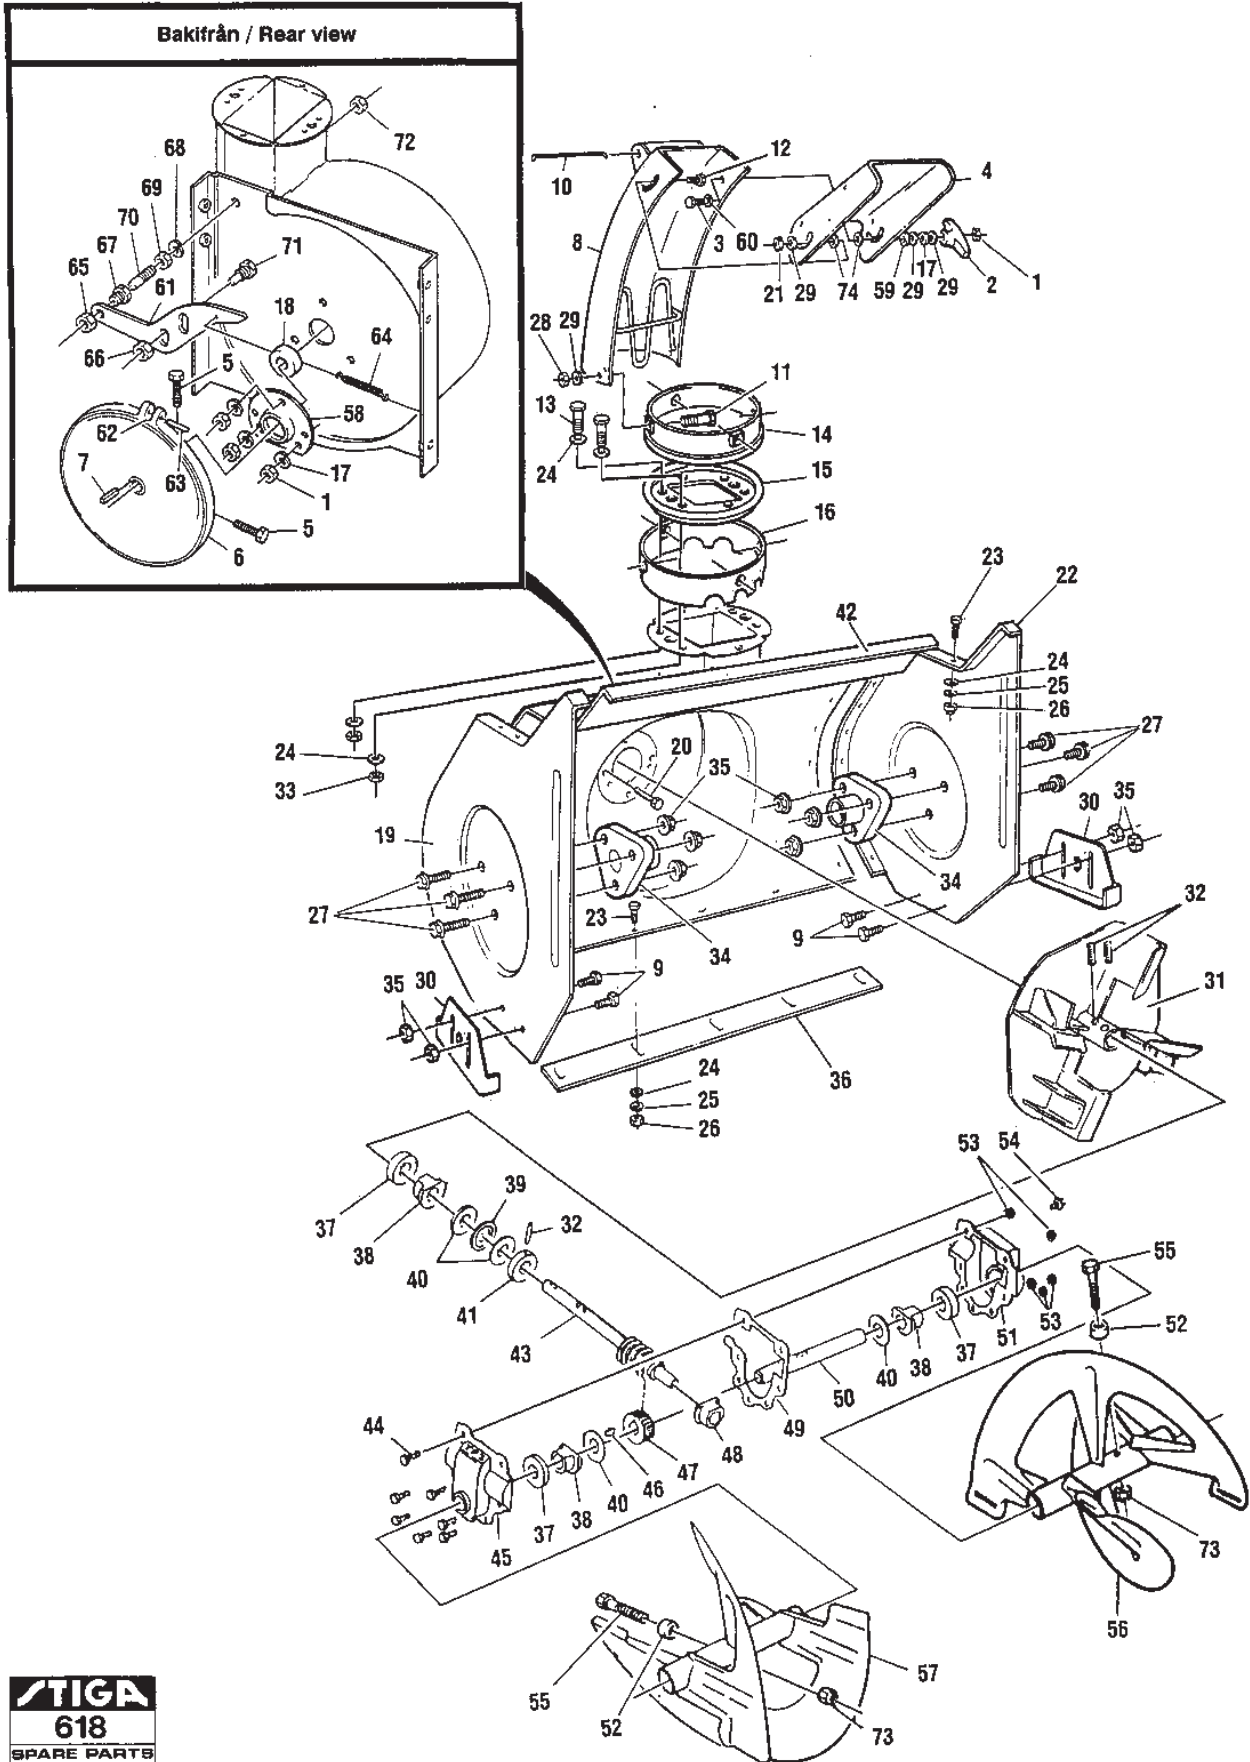

Utgåva Issue 43 - 2014		Slungenhet Auger Assy			
Pos. Fig.	Antal Quantity	Art nr Part No	Benämning	Description	Anmärkning Notes
1	4	9795-3631-02	Mutter	Nut	
2	1	1812-1108-01	Lås ratt	Knob	
3	1	1812-0273-01	Skruv	Screw	
4	1	1812-1307-01	Utkastskärm	Chute Deflector	
5	2	1812-1119-01	Bult	Bolt	
6	1	1812-1329-01	Remskiva-Snöskruv	Auger Pulley	
7	1	1812-1167-01	Kil	Key	
8	1	1812-1340-01	Utkaströr	Chute Extension	
9	4	1812-1107-01	Bult	Bolt	
10	1	1812-0950-01	Gångjärnsaxel	Wire Chute Hinge	
11	3	9899-3625-16	Skruv	Screw	
12	1	9988-3619-16	Skruv	Screw	
13	4	9988-3516-16	Skruv	Screw	
14	1	1812-1333-01	Utkastring-Inre	Chute Rotate Ring-Inner	
15	1	1812-1336-01	Utkastplatta	Chute Rotate Collar	
16	1	1812-1332-01	Utkastring-Yttre	Chute Rotate Ring-Outer	
17	4	9683-0030-02	Bricka	Washer	
18	1	1812-1229-01	Kullager	Ball Bearing	
19	1	1812-0873-01	Sidoplåt Hö	Side Plate R.H	
20	3	9988-3616-16	Skruv	Screw	
21	1	1812-0811-01	Mutter	Nut	
22	1	1812-1306-01	Side plate-L.H.	Side plate-L.H.	
23	25	1812-0735-01	Skruv	Carr.Bolt	
24	33	9699-0026-02	Bricka	Washer	
25	25	9683-0025-02	Bricka	Washer	
26	25	9795-3531-02	Mutter	Nut	
27	6	9988-3619-16	Skruv	Screw	
28	3	9743-3621-32	Mutter	Nut	
29	6	9699-0028-02	Bricka	Washer	
30	2	1812-0847-01	Släpsko	Height Adjustor Skid	
31	1	1812-1343-01	Fläkt	Impeller	
32	3	1812-1109-01	Stift	Roll Pin	
33	4	9743-3521-32	Mutter	Nut	
34	2	1812-0878-01	Lager	Bearing	
35	10	9743-3621-32	Mutter	Nut	
36	1	1812-1327-01	Skrapskär	Scraper Bar 22	
37	3	1812-0881-01	Tätningring	Oil Seal	
38	3	1812-0864-01	Bussning	Bushing	
39	1	1812-0285-01	Nållager	Needle Bearing	
40	4	1812-0857-01	Bricka	Thrust Washer	
41	1	1812-1321-01	Distans	Thrust Collar	
42	1	1812-1341-01	Inmatningshus	Auger Housing 22	
43	1	1812-1330-01	Ingående Axel	Input Shaft	
44	7	9988-3519-16	Skruv	Screw	
45	1	1812-0909-01	Snäckväxelhus-hö	Gear case-R.H.	
46	1	1812-0813-01	Woodruffkil	Woodruff Key	
47	1	1812-0862-01	Snäckdrev	Worm Gear	
48	1	1812-0863-01	Bussning	Bushing	
49	1	1812-0860-01	Packning	Gasket