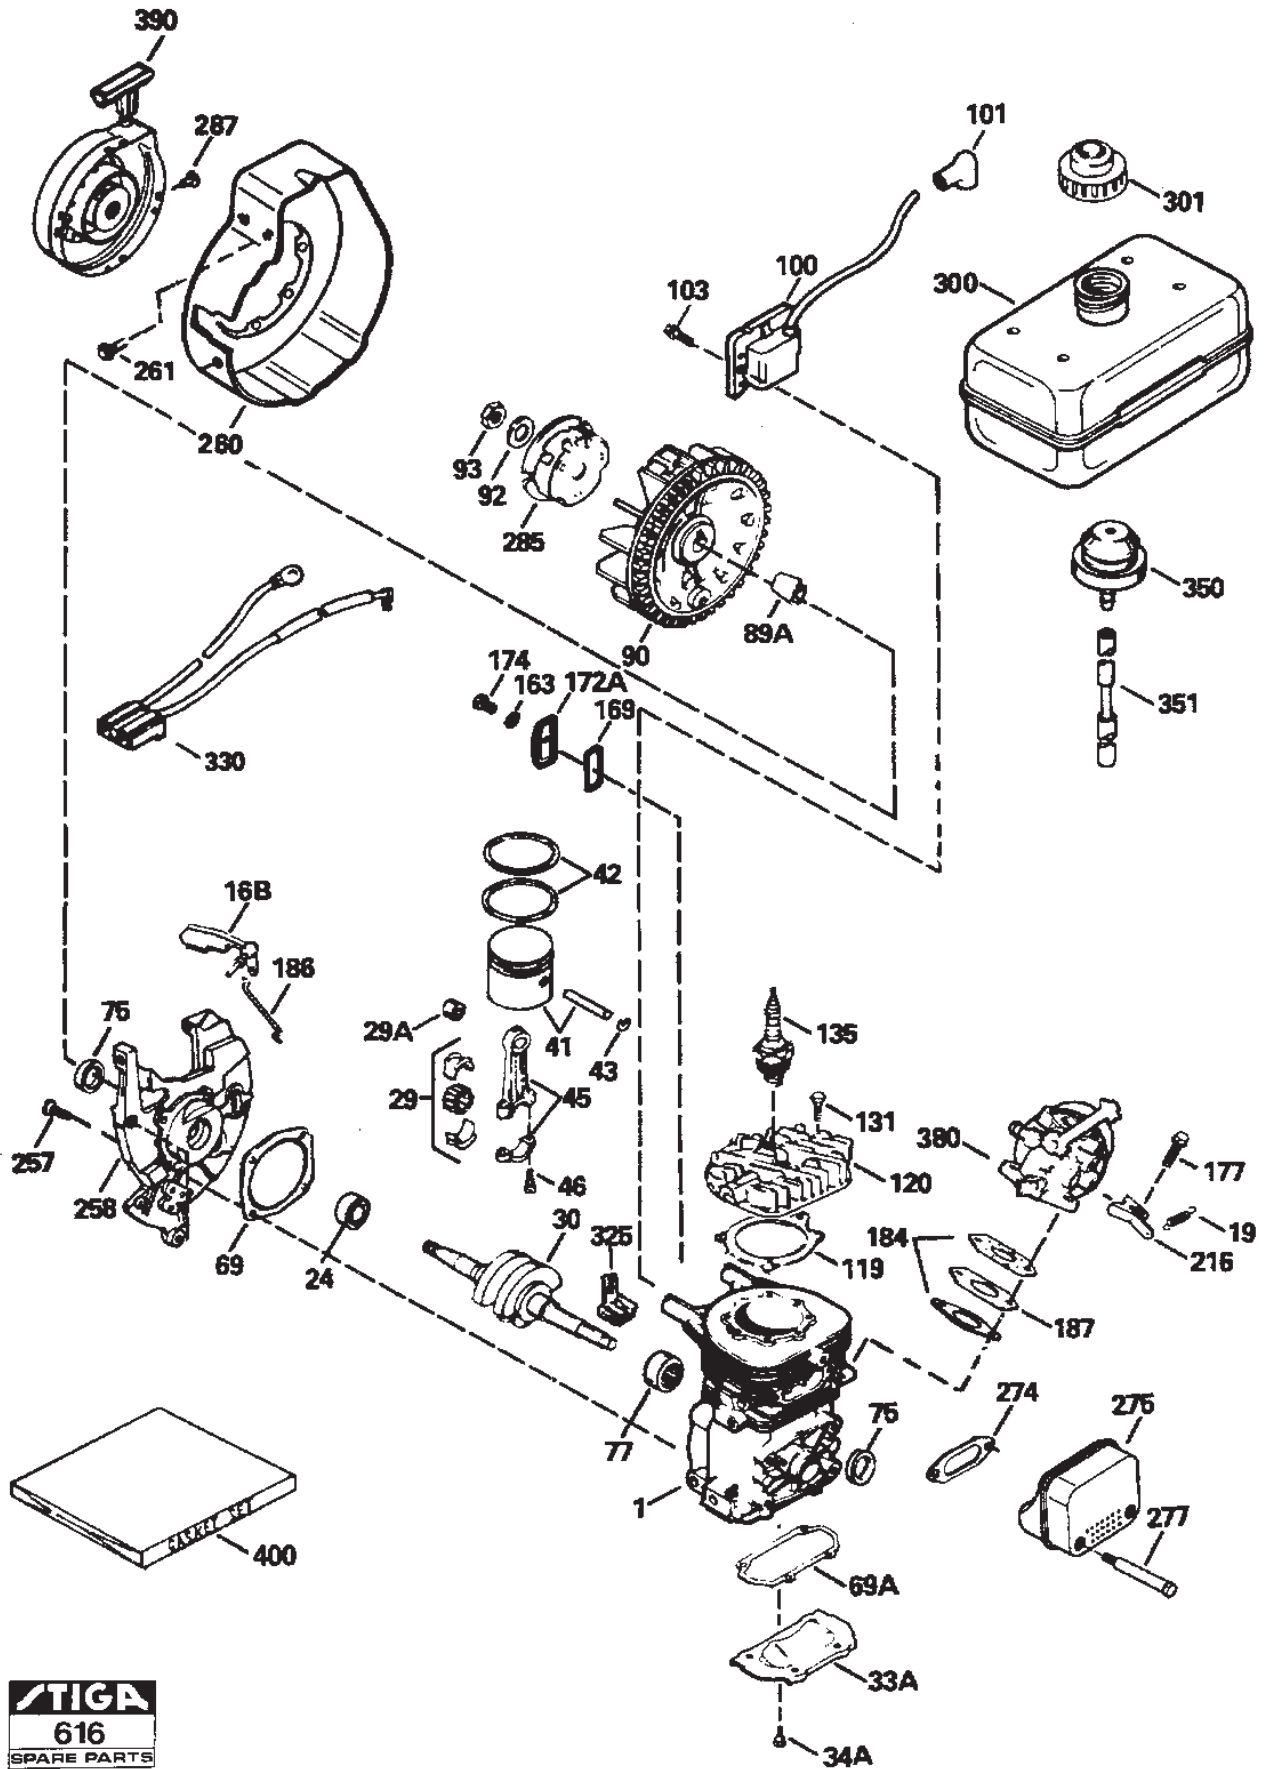

Utgåva Issue 43 - 2014		Tecumseh H600		Tecumseh H600	
Pos. Fig.	Antal Quantity	Art nr Part No	Benämning	Description	Anmärkning Notes
1	1	710513	Short-block	Short-block	/16 88S/
16	1	490291A	Air vane	Air vane	/16 88S/
19	1	570707	Fjäder	Spring	/16 88S/
24	1	530110	Kullager	Ball Bearing	/16 88S/
29	1	530104A	Cartridge bearing	Cartridge bearing	/16 88S/
29	1	530150	Nållager	Needle bearing	/16 88S/
30	1	290607	Crankshaft	Crankshaft	/16 88S/
33	1	570644	Cover plate	Cover plate	/16 88S/
34	4	650579	Skruv	Screw	
41	1	310283A	Kolvsprint	Piston Pin	Inkl.pos. 43
42	2	310190	Ring set	Ring set	
43	2	310167	Retaining ring	Retaining ring	
45	1	310235B	Connecting Rod	Connecting Rod	Inkl.pos. 29,29A,46
46	2	650633	Vevstaksbult	Connecting rod bolt	
69	1	510323A	Packning	Cover plate gasket	/16 88S/
69	1	510292A	Cylinder cover gasket	Cylinder cover gasket	/16 88S/
75	2	510319	Oil seal	Oil seal	
77	1	530105	Cartridge bearing	Cartridge bearing	/16 88S/
89	1	611032	Adapter	Adapter sleeve	/16 88S/
90	1	611066	Flywheel	Flywheel	/16 88S/
92	1	650815	Bricka	Washer	/16 88S/
93	1	650390	Låsmutter	Nut	/16 88S/
100	1	34443A	Solid state ignition	Solid state ignition	Inkl.pos. 101
101	1	610118	Spark plug cover	Spark plug cover	/16 88S/
103	2	650814	Skruv	Screw	
119	1	510274A	Topplockspackning	Cylinder head gasket	/16 88S/
120	1	250240B	Topplock	Cylinder Head	/16 88S/
131	5	650477	Skruv	Screw	
135	1	611049	Tändstift	Spark plug	Champion CJ8Y/16 88S/
163	1	650838	Bricka	Washer	/16 88S/
169	1	510325A	Packning	Gasket	/16 88S/
172	1	570708	Compr.release cover	Compr.release cover	/16 88S/
174	1	650579	Skruv	Screw	/16 88S/
177	2	650959	Skruv	Screw	
184	2	510326A	Carburettor gasket	Carburettor gasket	
186	1	490322	Governor link	Governor link	/16 88S/
187	1	570438A	Distans	Spacer	/16 88S/
216	1	570645	Justerarm	Lever	/16 88S/
257	4	650911	Skruv	Screw	
258	1	350422	Blower housing base	Blower housing base	Inkl.pos. 75
260	1	350437	Blower housing	Blower housing	/16 88S/
261	4	650737	Skruv	Screw	
274	1	510207A	Avgaspackning	Exhaust gasket	/16 88S/
275	1	390330	Ljuddämpare	Muffler	Inkl.pos. 274,277
277	2	650869	Skruv	Screw	
285	1	590551	Starter cup	Starter cup	/16 88S/
287	3	650926	Skruv	Screw	
300	1	32660A	Fuel tank	Fuel tank	/16 88S/
301	1	410240	Fuel cap	Fuel cap	/16 88S/