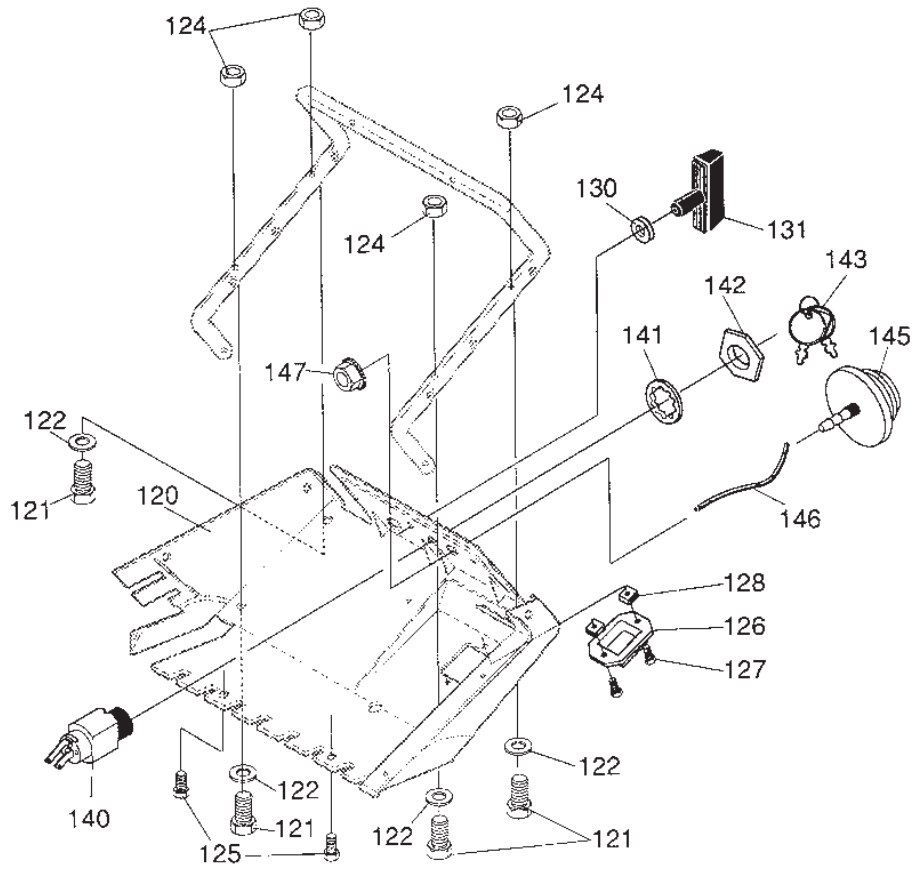

Utgåva Issue 43 - 2014		Kåpor Covers			
Pos. Fig.	Antal Quantity	Art nr Part No	Benämning	Description	Anmärkning Notes
120	1	1133-1002-01	Bottenkåpa	Bottom Cover	
121	4	9988-3532-12	Skruv	Screw	
122	4	9699-0026-02	Bricka	Washer	
124	4	9743-3521-32	Mutter	Nut	
125	2	1133-0986-01	Skruv	Screw	
126	1	1133-1005-01	Förgasarskydd	Carburetor Cover	
127	2	1133-0955-01	Skruv	Screw	
128	2	1133-0938-01	Snabbmutter	Nut	
128	2	1133-1026-01	Mutter	Nut	
128	2	1133-0938-01	Snabbmutter	Nut	
128	2	1133-1026-01	Mutter	Nut	
130	1	1133-0962-01	Linhylsa	Grommet & Rope Guide Wash	
131	1	1133-0995-01	Starthandtag	Starter Grip	
140	1	1133-0956-01	Tändningslås	Ignition Switch	
141	1	1133-0272-01	Bricka	Washer	
141	1	1134-2853-01	Bricka	Washer	
141	1	1133-0272-01	Bricka	Washer	
141	1	1134-2853-01	Bricka	Washer	
142	1	1134-2852-01	Mutter	Nut	
143	1	1134-2848-01	Tändningsnyckel	Ignition Key	
145	1	1133-0949-01	Primernippel	Primer	
146	1	1133-0930-01	Primerslang	Primer Hose	
147	1	9795-3531-02	Mutter	Nut	
150	1	1133-0957-01	Remskydd	Belt Cover	
151	5	1811-0138-01	Skruv	Screw	
152	5	1812-0630-01	Mutter	Nut	
153	1	9988-3513-16	Skruv	Screw	
154	1	9699-0026-02	Bricka	Washer	
155	1	1133-0942-01	Mutter	Nut	
157	3	1133-0955-01	Skruv	Screw	
158	1	9699-0026-02	Bricka	Washer	
159	3	1133-0938-01	Snabbmutter	Nut	
159	3	1133-1026-01	Mutter	Nut	
159	3	1133-0938-01	Snabbmutter	Nut	
159	3	1133-1026-01	Mutter	Nut	
170	1	1133-1003-01	Motorhuv-Övre	Top Cover	
171	3	1133-0955-01	Skruv	Screw	
172	2	9699-0026-02	Bricka	Washer	
173	3	1133-0938-01	Snabbmutter	Nut	
173	3	1133-1026-01	Mutter	Nut	
173	3	1133-0938-01	Snabbmutter	Nut	
173	3	1133-1026-01	Mutter	Nut	
174	1	1133-0952-01	Tätning	Housing Seal Strip	
175	1	1133-0953-01	Tätning	Chute Seal Strip