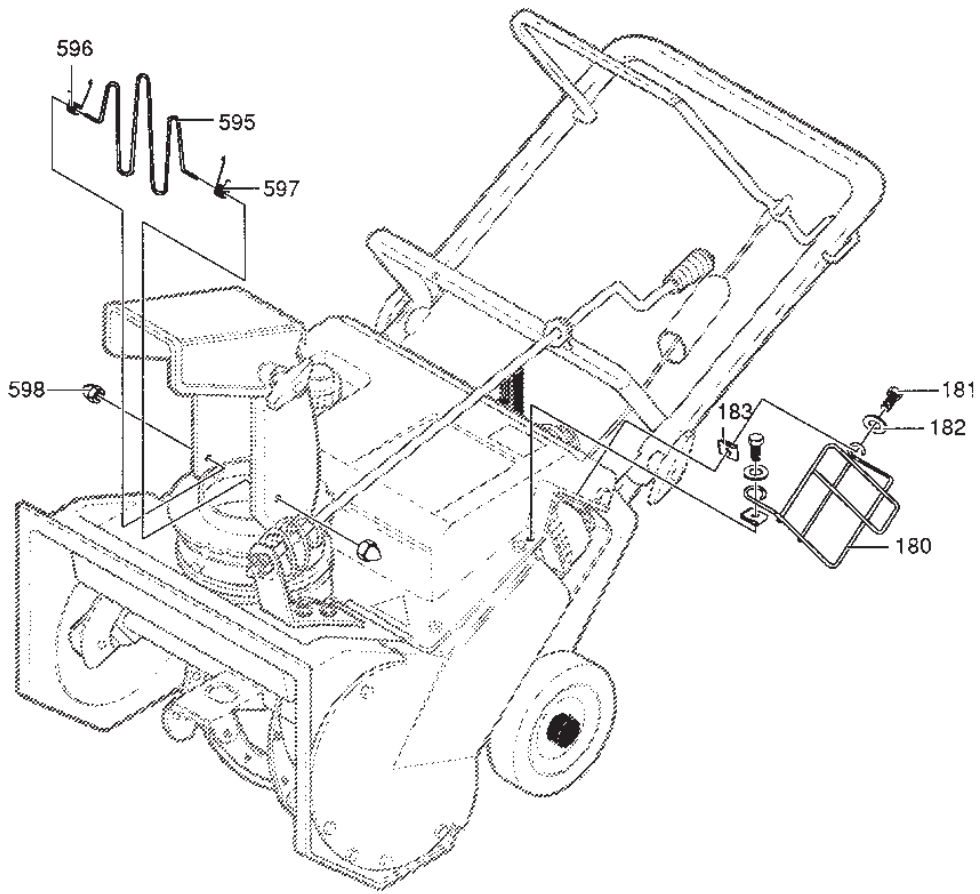

Utgåva Issue 43 - 2014		Skydd Stödhjul Guards Support Wheels			
Pos. Fig.	Antal Quantity	Art nr Part No	Benämning	Description	Anmärkning Notes
180	1	1133-0961-01	Ljuddämparskydd	Muffler Guard	
181	2	9988-3516-16	Skruv	Screw	
182	2	9699-0026-02	Bricka	Washer	
183	2	1133-0942-01	Mutter	Nut	
595	1	1133-0970-01	Utkastskydd	Lower Wire Chute Guide	
596	1	1133-0944-01	Fjäder	Torsion Chute Spring	
597	1	1133-0945-01	Fjäder	Torsion Chute Spring	
598	2	1133-0937-01	Hattlåsning	Nut	
650	1	1133-0958-01	Hjulaxel	Wheel Axle	
651	4	9699-0030-02	Bricka	Washer	
660	2	1133-0951-01	Tire & rim	Tire & rim	
660	2	1133-1020-01	Hjul	Tire & Rim	
660	2	1133-0951-01	Tire & rim	Tire & rim	
660	2	1133-1020-01	Hjul	Tire & Rim	
661	2	9699-0030-02	Bricka	Washer	
662	2	1133-0934-01	Retaining ring	Retaining ring	
662	2	1133-1021-01	Låsring	Retaining Ring	
662	2	1133-0934-01	Retaining ring	Retaining ring	
662	2	1133-1021-01	Låsring	Retaining Ring