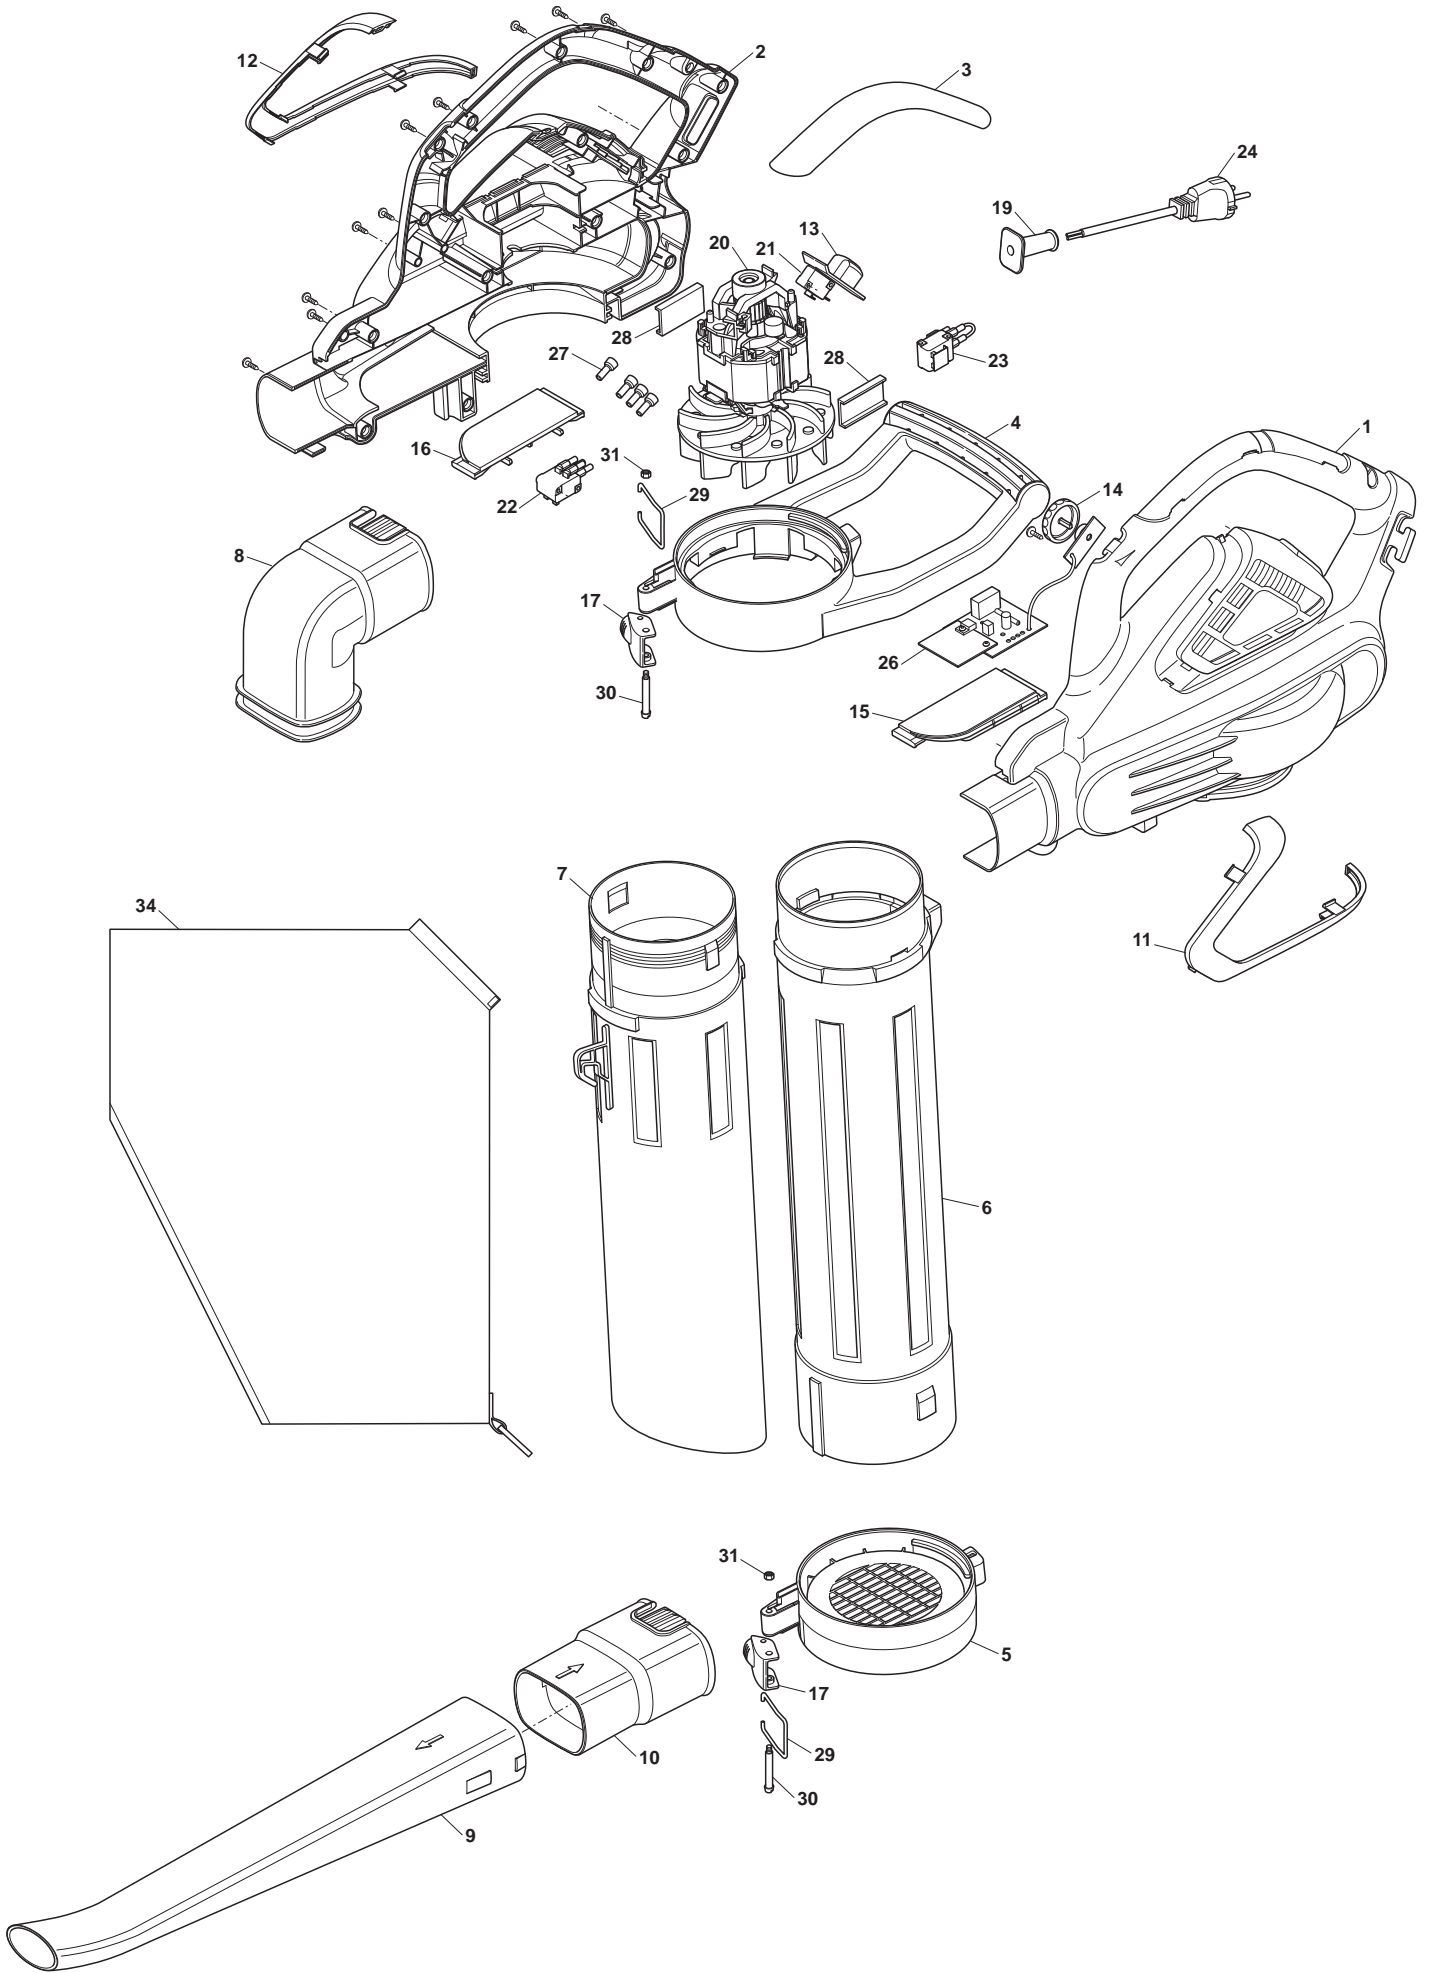

Position	Part No.	Q.Ty	Description
1	118801622/0	1	Left housing
2	118801620/0	1	Right housing
3	118801632/0	1	Handle cover
4	118801635/0	1	Vacumm protection guard
5	118801624/0	1	Blower protection guard
6	118801633/0	1	Upper vacumm tube
7	118801641/0	1	Lower vacumm tube
8	118801628/0	1	Dust bag connection part
9	118801626/0	1	Blower tube
10	118801625/0	1	Blower tube connection part
11	118801637/0	1	left decorate cover
12	118801636/0	1	right decorate cover
13	118801630/0	1	switch button
14	118801631/0	1	Speed adjustment button
15	118801638/0	1	left channel inlay
16	118801639/0	1	right channel inlay
17	118801627/0	2	Protection lockoff button
19	118801629/0	1	Cable groment
20	118801609/0	1	Motor
21	118801612/0	1	Power switch
22	118801613/0	1	Protected switch
23	118801614/0	1	Protected switch
24	118801610/0	1	Flexible power cord
26	118801611/0	1	Circuitry bord
27	118801615/0	2	Wire connector
28	118801640/0	2	Motor cushion
29	118801619/0	2	Button hook
30	118801617/0	2	Screw
31	118801618/0	2	Nut
34	118801616/0	1	Dust bag