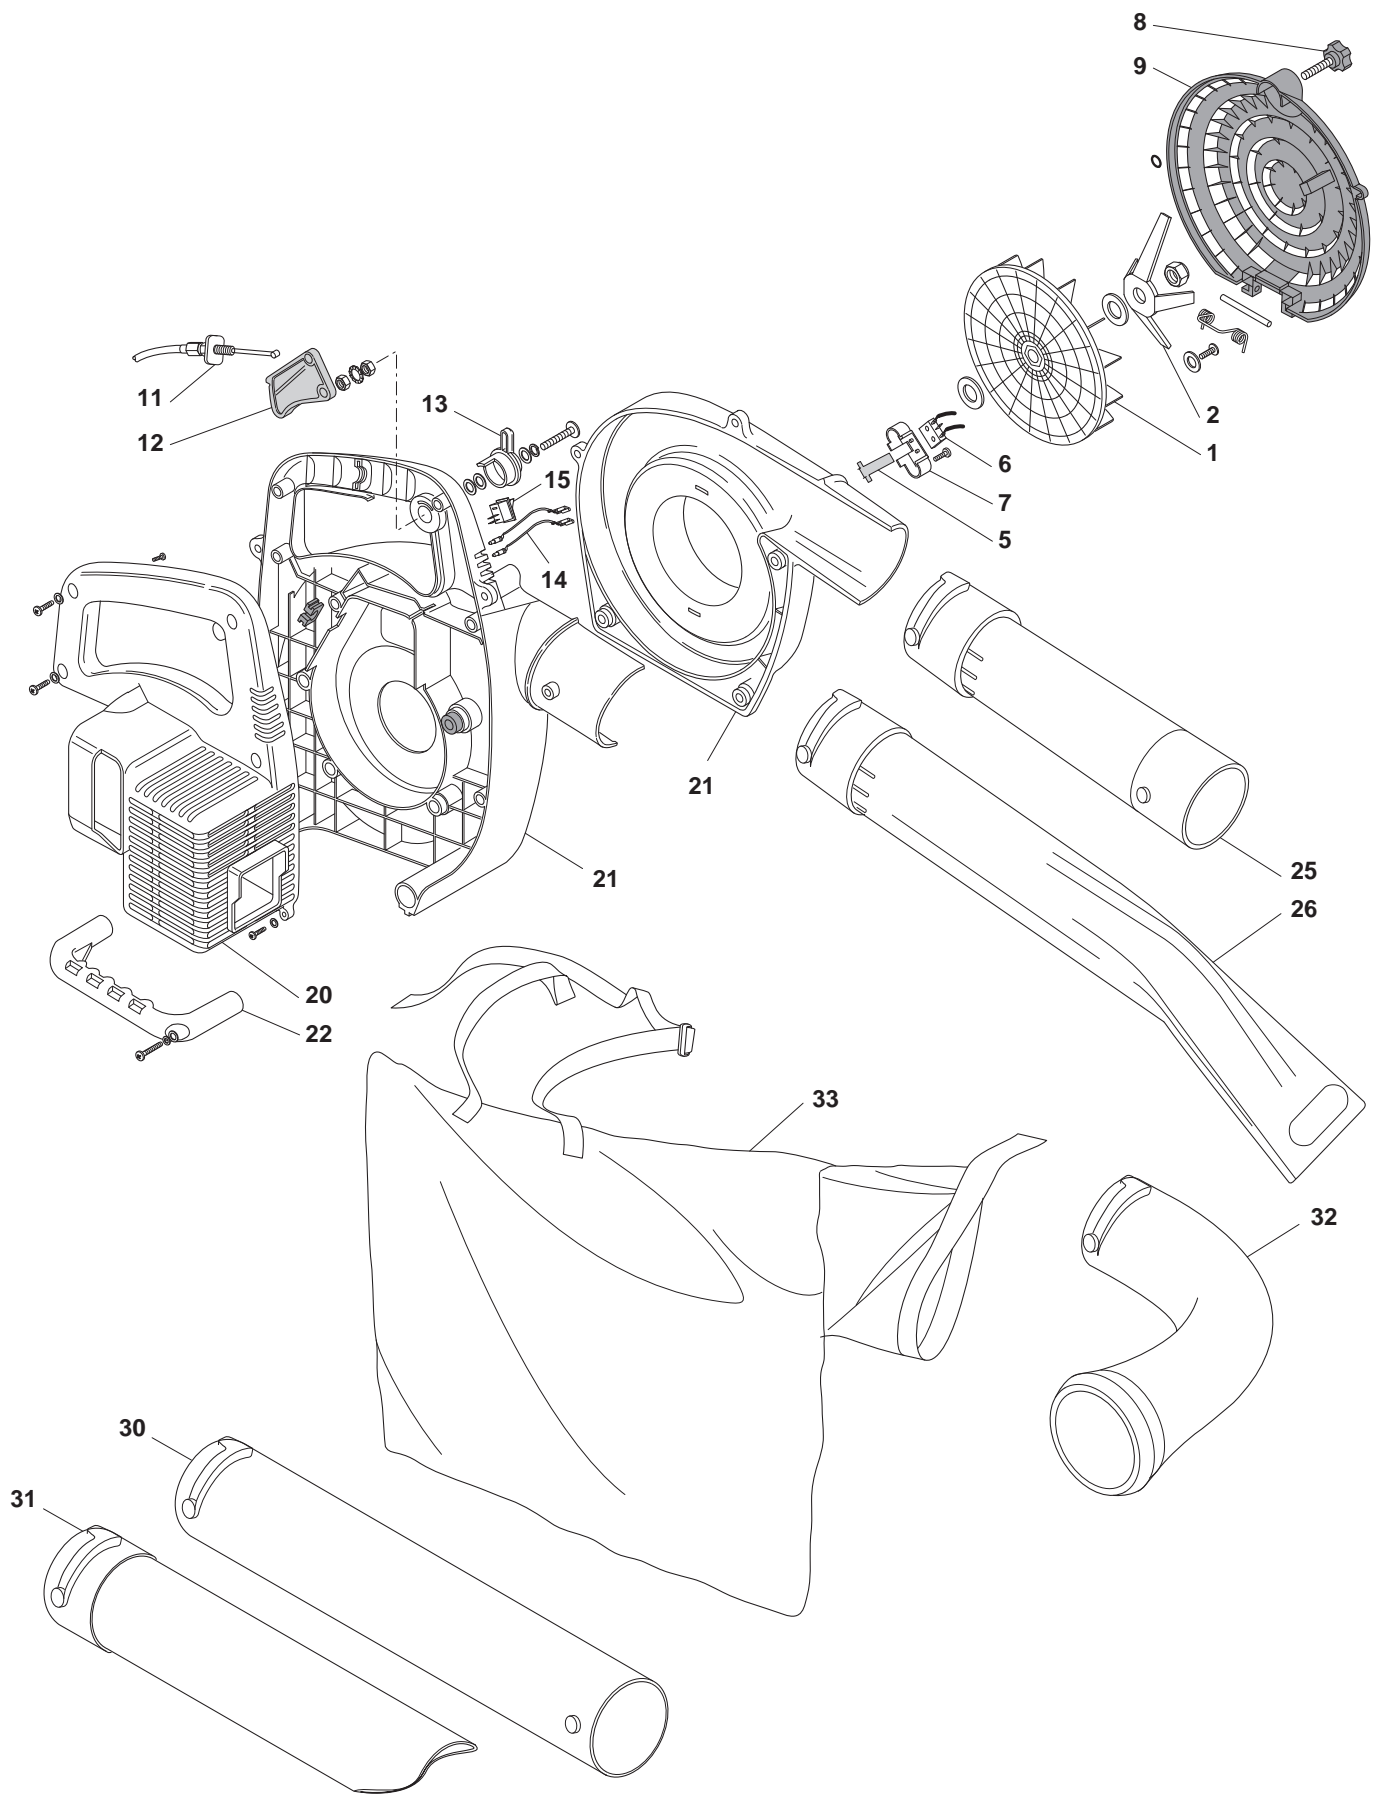

POSITION	PART No.	Q.Ty	DESCRIPTION	NOTES
1	123876002/0	1	Fan	
2	123305003/0	1	Comminute Board	
5	123606004/0	1	Stop Plate	
6	123303005/0	1	Switch	
7	123671500/0	1	Stop Plate	
8	123593506/0	1	Knob	
9	123109575/0	1	Intake Grille	
11	123065042/0	1	Wire Ass.Y	
12	123315091/0	1	Throttle Lever	
13	123315092/0	1	Throttle Lockout	
14	123065041/0	1	Stop Wire	
15	123303004/0	1	Switch	
20	123600070/0	1	Semi-Handgrips Yellow	
21	183107500/0	1	Air Conveyor, Yellow	
22	123700064/0	1	Lower Handgrip	
25	123867016/0	1	First Blower Tube	
26	123867015/0	1	Second Blower Tube	
30	183869071/1	1	First Vacuum Tube	
31	118800595/0	1	Second Vacuum Tube	
32	123867017/0	1	Tube Fittings Bag	
33	123666000/0	1	Bag	