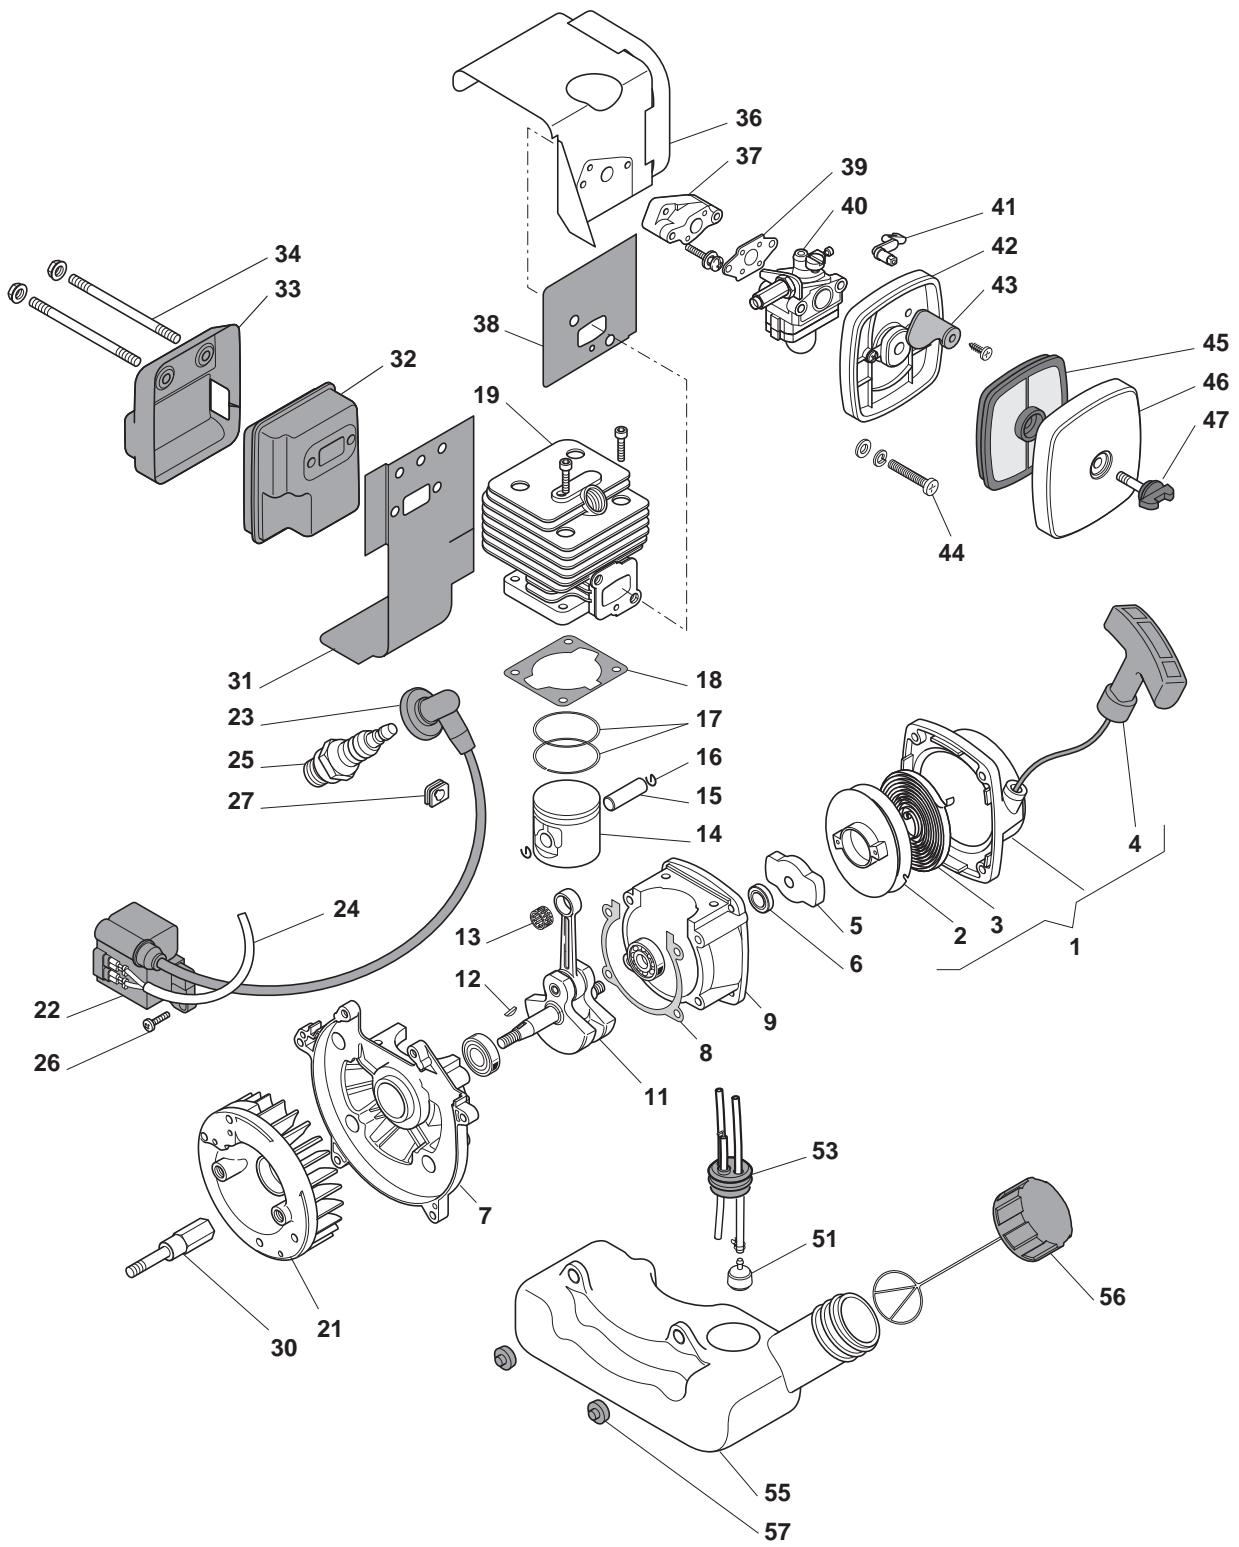

POSITION	PART No.	Q.Ty	DESCRIPTION	NOTES
1	183058031/0	1	Starter Ass.Y	
2	123604006/0	1	Starter Pulley	
3	123430584/0	1	Spring	
4	123300012/0	1	Starter Handle	
5	183082002/0	1	Starter Cup Ass.Y	
6	119035159/0	2	Seal Ring	
7	123685025/0	1	Crank Case	
8	123280046/0	1	Gasket	
9	123685024/0	1	Crank Case	
11	123020024/0	1	Crankshaft	
12	123072004/0	1	Flywheel Key	
13	123235006/0	1	Needle Bearing	
14	123590007/0	1	Piston	
15	123760005/0	1	Piston Pin	
16	123202005/0	2	Circlip	
17	123204009/0	2	Piston Ring	
18	123280044/0	1	Cylinder Gasket	
19	123071021/0	1	Cylinder	
21	123880010/0	1	Flywheel	
22	118801574/0	1	Electronic Coil	
23	123053004/0	1	Spark Plug Cover	
24	123065040/0	1	Earth Cable	
25	3210024	1	Spark Plug	
26	123878070/0	2	Screw	
27	123275023/0	1	Grommet	
30	123020029/0	1	Joint Chair Ass'Y	
31	123280057/0	1	Muffler Shield	
32	183740016/0	1	Muffler	
33	123600068/0	1	Muffler Shield	
34	123878071/0	2	Double-Screw Bolt	
36	123600069/0	1	Guard	
37	123073508/0	1	Intake Manifold	
38	123280058/0	1	Gasket	
39	123280059/0	1	Intake-Carb Gasket	
40	123054033/0	1	Carburettor	
41	123315090/0	1	Choke Lever	
42	123040003/0	1	Air Filter Holder	
43	123190001/0	1	Starter Valve	
44	123878072/0	2	Screw	
45	123220012/0	1	Air Filter	
46	123090031/0	1	Filter Cover	
47	123878073/0	1	Knob	
51	183520006/0	1	Intake Filter Assy	
53	123275021/0	1	Grommet	
55	123733004/0	1	Fuel Tank	
56	183790009/0	1	Fuel Cap Assy	
57	123280060/0	2	Grommet