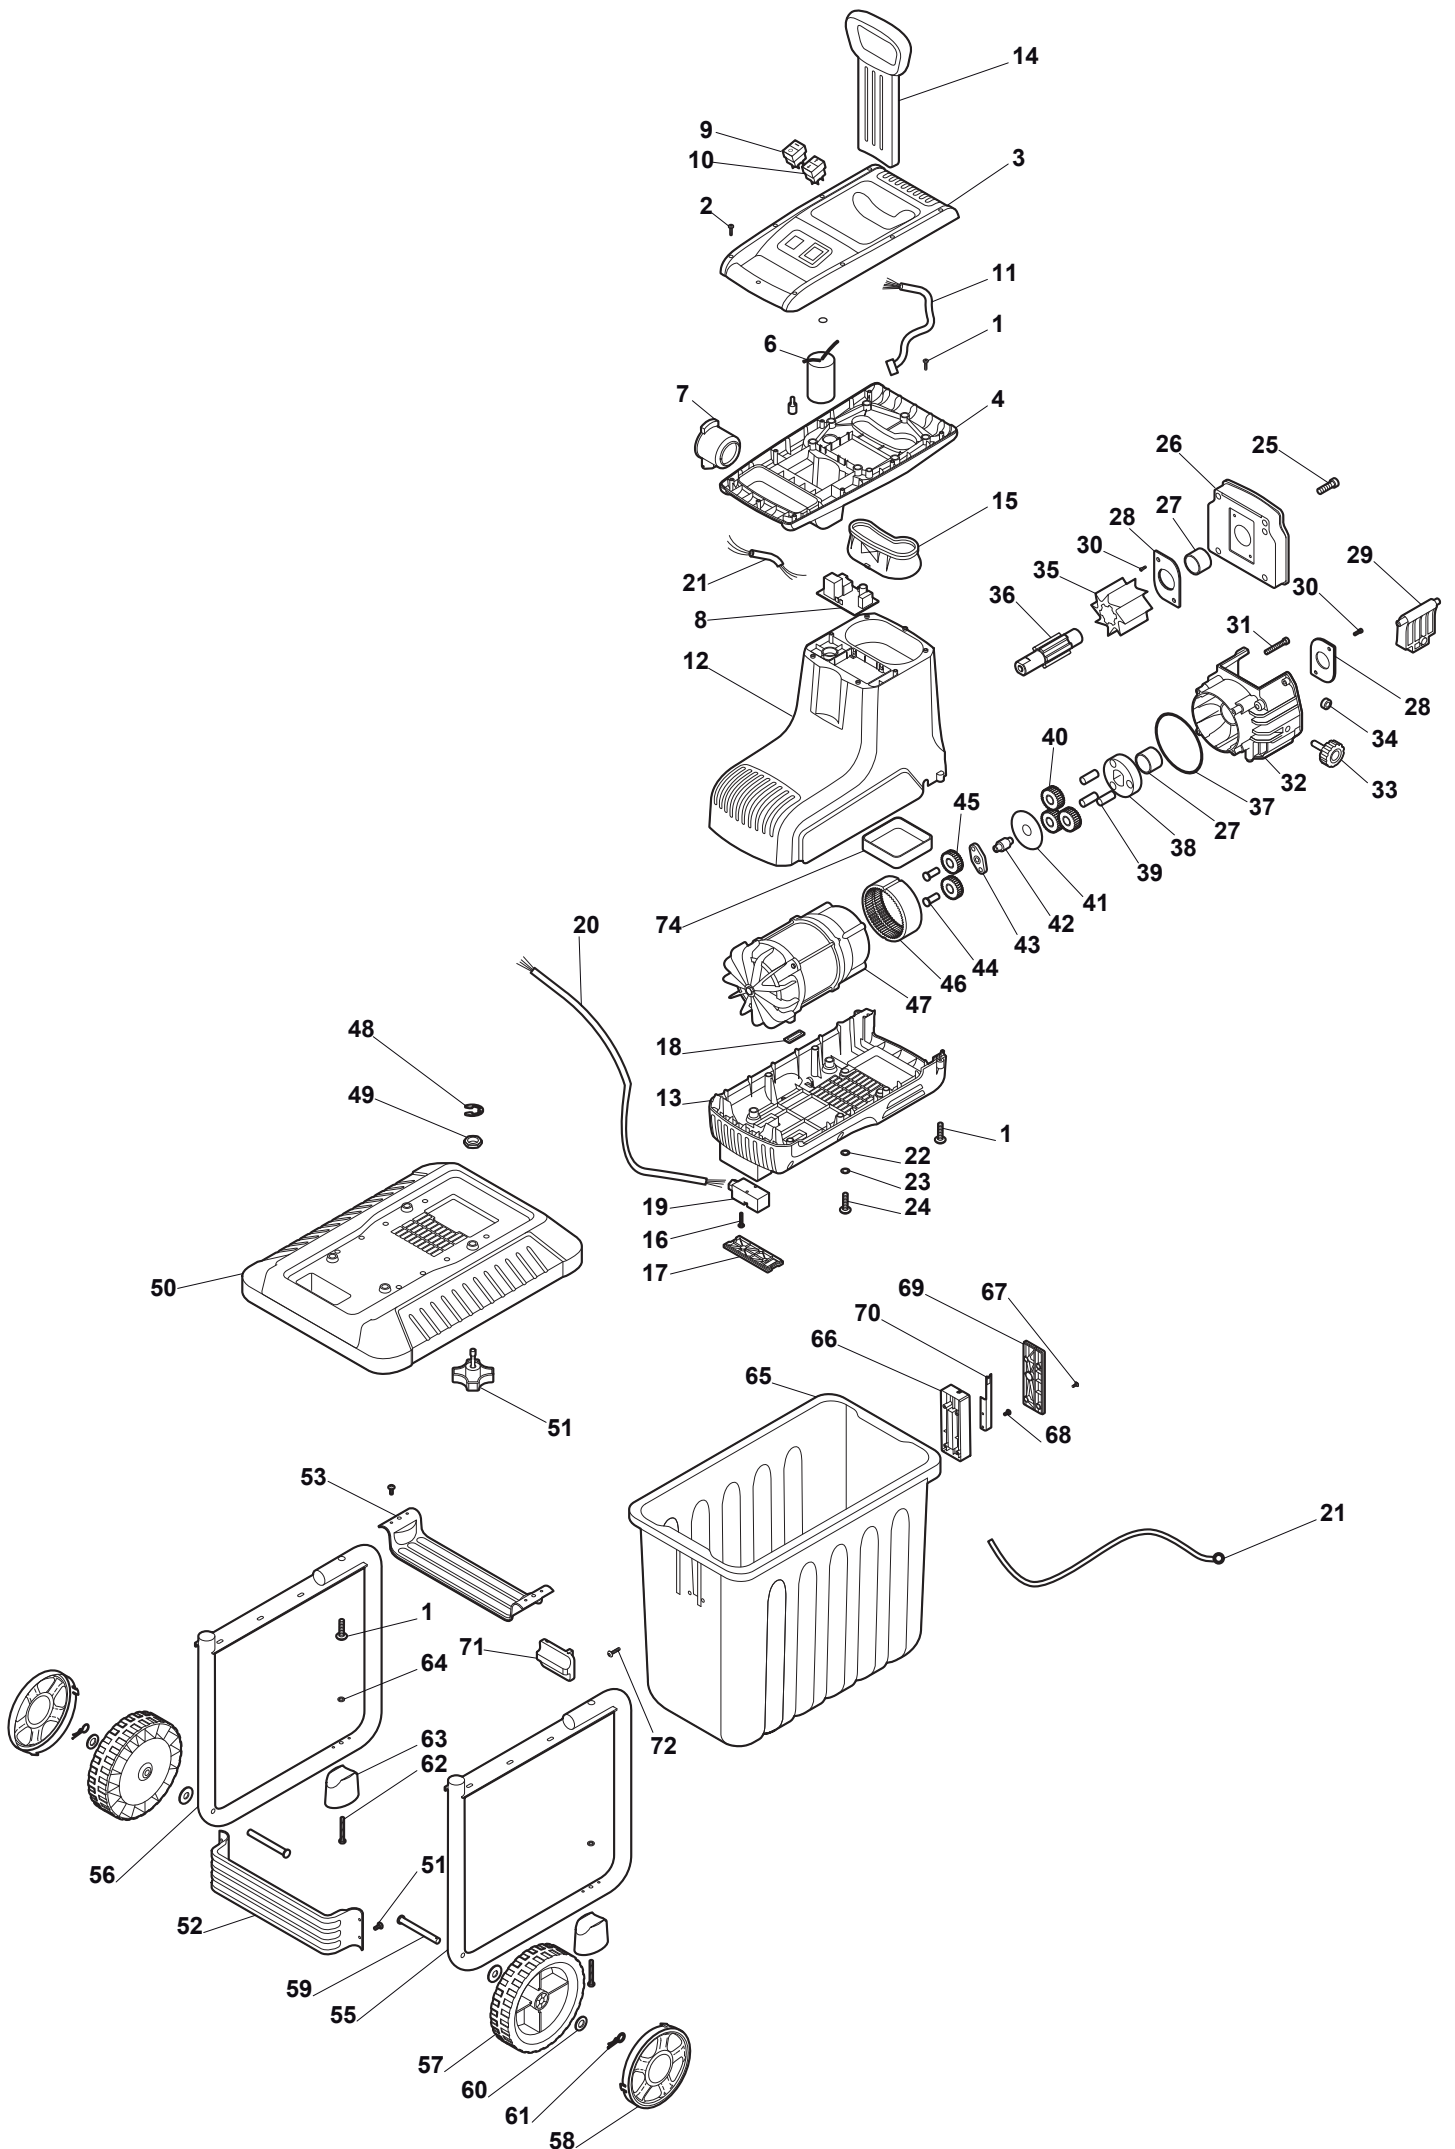

POSITION	PART No.	Q.Ty	DESCRIPTION	NOTES
60	118802216/0	4	Washer	
61	118802217/0	2	Cotter Pin	
62	112792425/0	2	Screw	
63	118802218/0	2	Grommet	
64	112292100/0	2	Nut	
65	118802219/0	1	Collection box	
66	118802220/0	1	Key box	
67	123878023/0	4	Screw	
68	112728525/0	2	Screw	
69	118802221/0	1	Key box cover	
70	118802222/0	1	Retainer	
71	118802223/0	1	Handle	
72	2125010	4	Screw	
74	118802224/0	1	Wire Sheath	