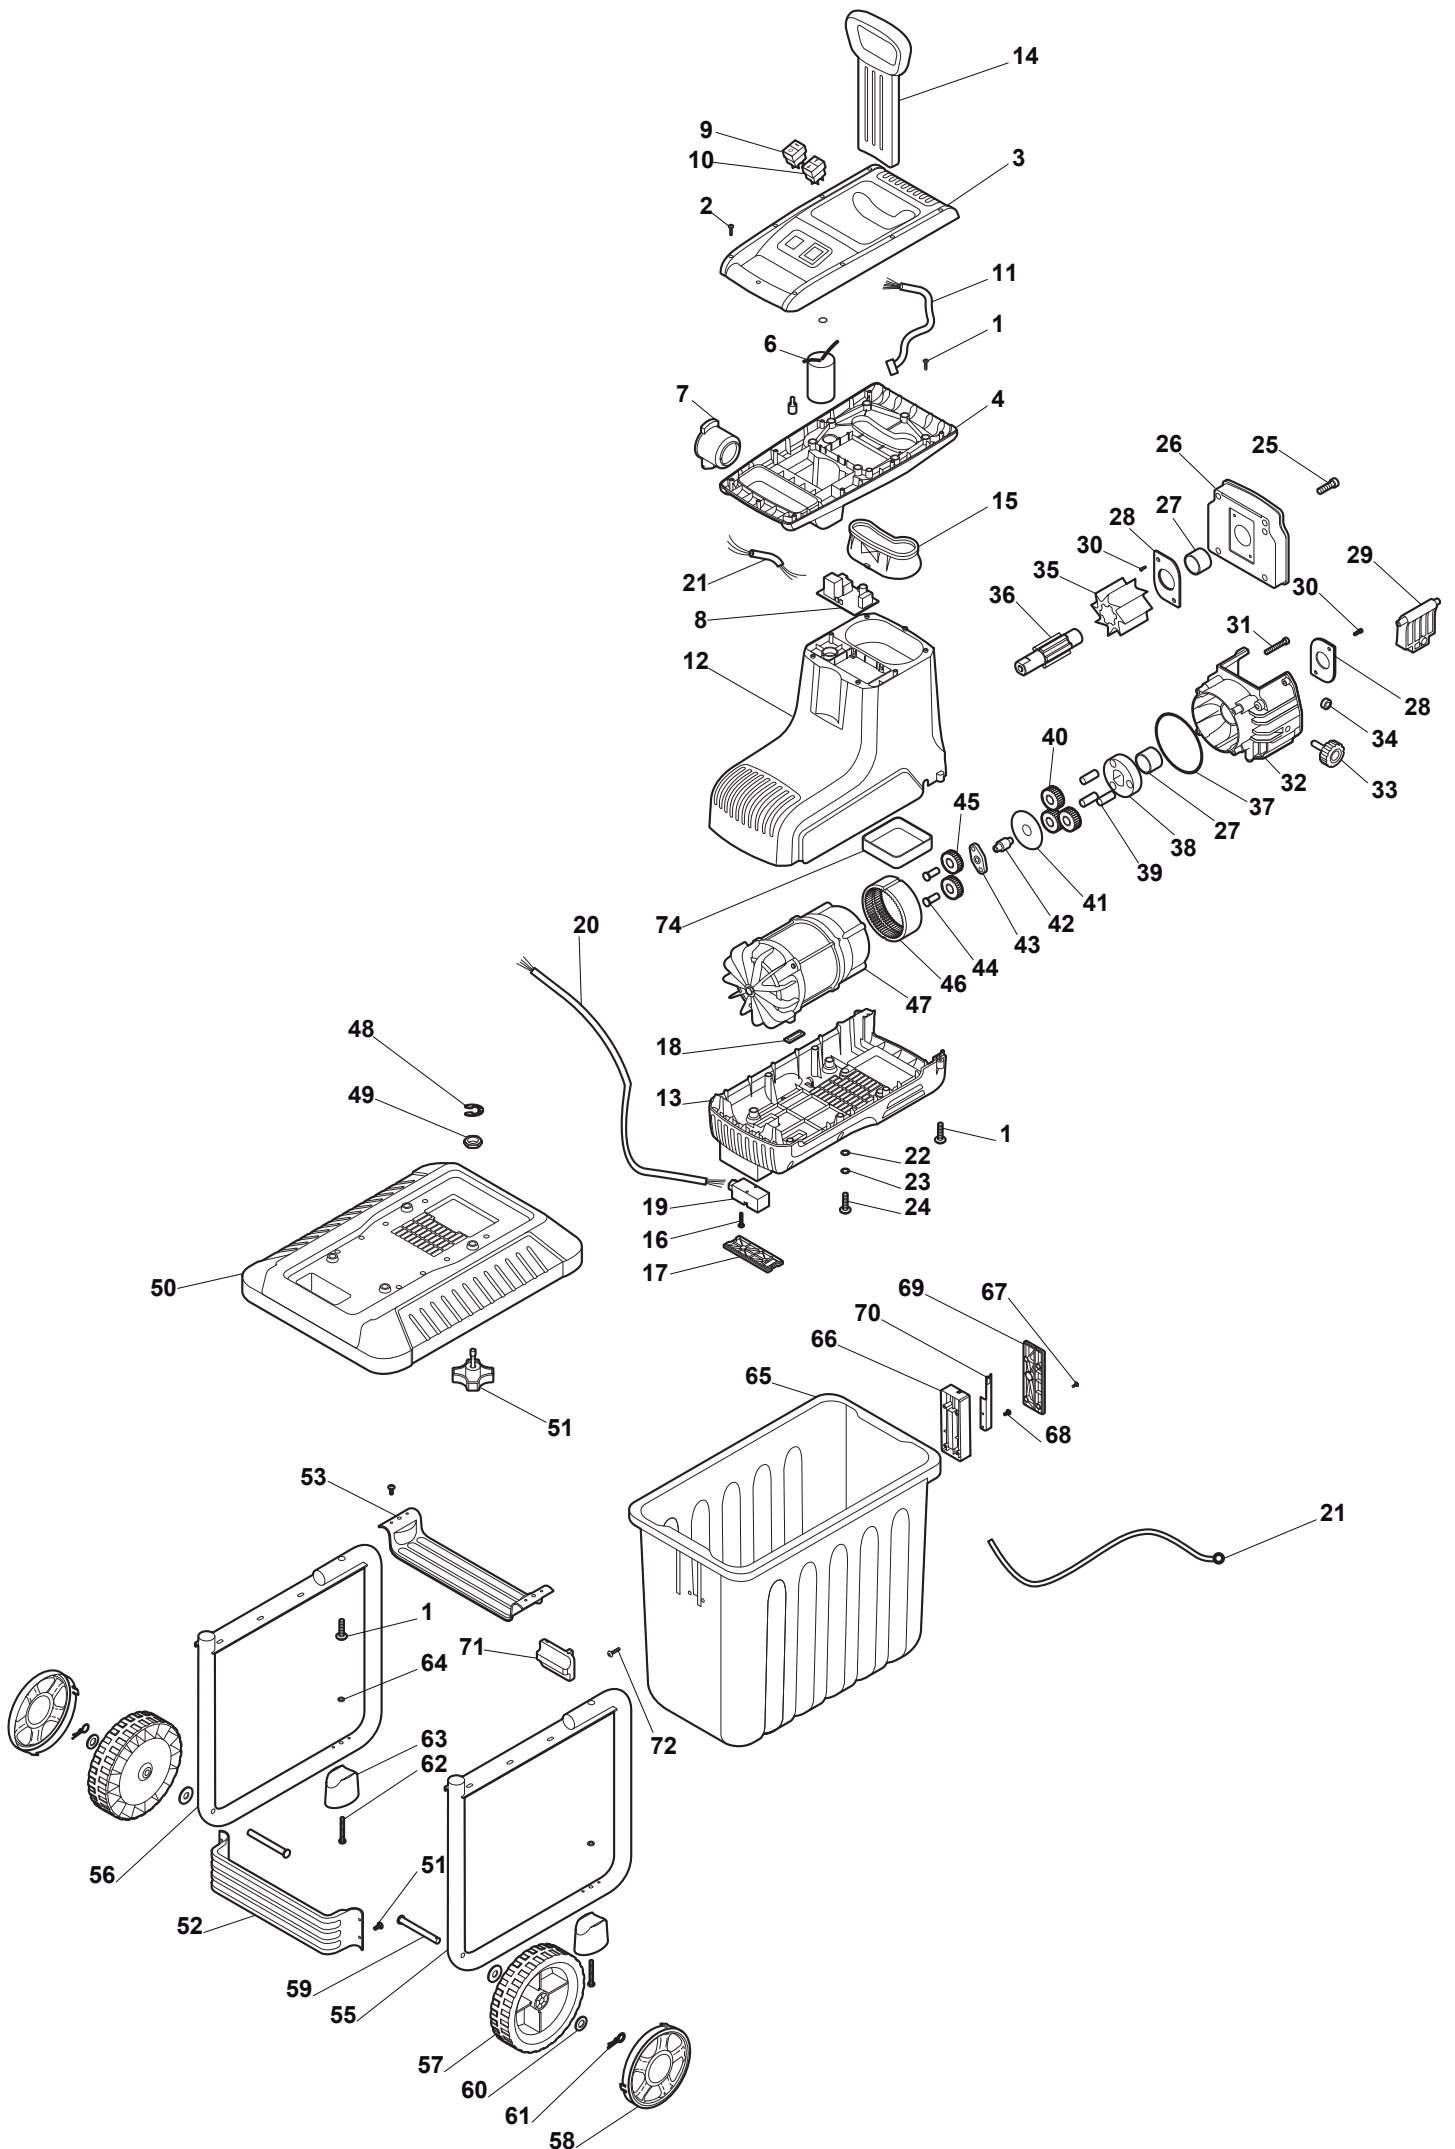

POSITION	PART No.	Q.Ty	DESCRIPTION	NOTES
1	112728099/1	24	Screw	
2	112728099/1	9	Screw	
3	118802168/0	1	Top handle	
4	118802169/0	1	Bottom handle	
6	118802170/0	1	Capacitor	
7	118802171/0	1	Cap	
8	118802172/0	1	Electronic Card	
9	118802173/0	1	Switch	
10	118802174/0	1	Reverse-switch	
11	118802175/0	1	Switch wire	
12	118802176/0	1	Housing Yellow	
13	118802178/0	1	Bottom Housing	
14	118802179/0	1	Prodder	
15	118802180/0	1	Feed oriented intake	
16	112728526/0	2	Screw	
17	118802181/0	1	Switch Cover	
18	118802182/0	2	Motor gasket	
19	118802183/0	1	Safety switch	
20	118802184/0	1	Safety switch Cable	
21	118802185/0	1	Cable	
22	2312010	4	Washer	
23	112582100/0	4	Washer	
24	112727791/0	4	Screw	
25	2132180	4	Screw	
26	118802186/0	1	Plate	
27	118802187/0	2	Bearing	
28	118802188/0	2	Gasket	
29	118802189/0	1	Plate	
30	2125010	4	Screw	
31	2132230	4	Screw	
32	118802190/0	1	Housing	
33	118802191/0	1	Knob	
34	112156602/0	1	Nut	
35	118802192/0	1	Gear	
36	118802193/0	1	Crankshaft	
37	118802194/0	1	Gasket	
38	118802195/0	1	Support	
39	118802196/0	3	Pin	
40	118802197/0	3	Gear	
41	118802198/0	1	Washer	
42	118802199/0	1	Gear	
43	118802200/0	1	Support	
44	118802201/0	2	Pin	
45	118802202/0	2	Gear	
46	118802203/0	1	Gear	
47	118802204/0	1	Engine	
48	112000930/0	4	Retainer	
49	112292100/0	4	Nut	
50	118802205/0	1	Cover, Grey	
51	118802207/0	4	Knob	
52	118802208/0	1	Rear Plate Reinforcement	
53	118802209/0	1	Plate Reinforcement	
55	118802210/0	1	Syphon subassembly Left	
56	118802211/0	1	Syphon subassembly Right	
57	118802212/0	2	Wheel	
58	118802213/0	2	Hub Cap Yellow	
59	118802215/0	2	Wheel Axle