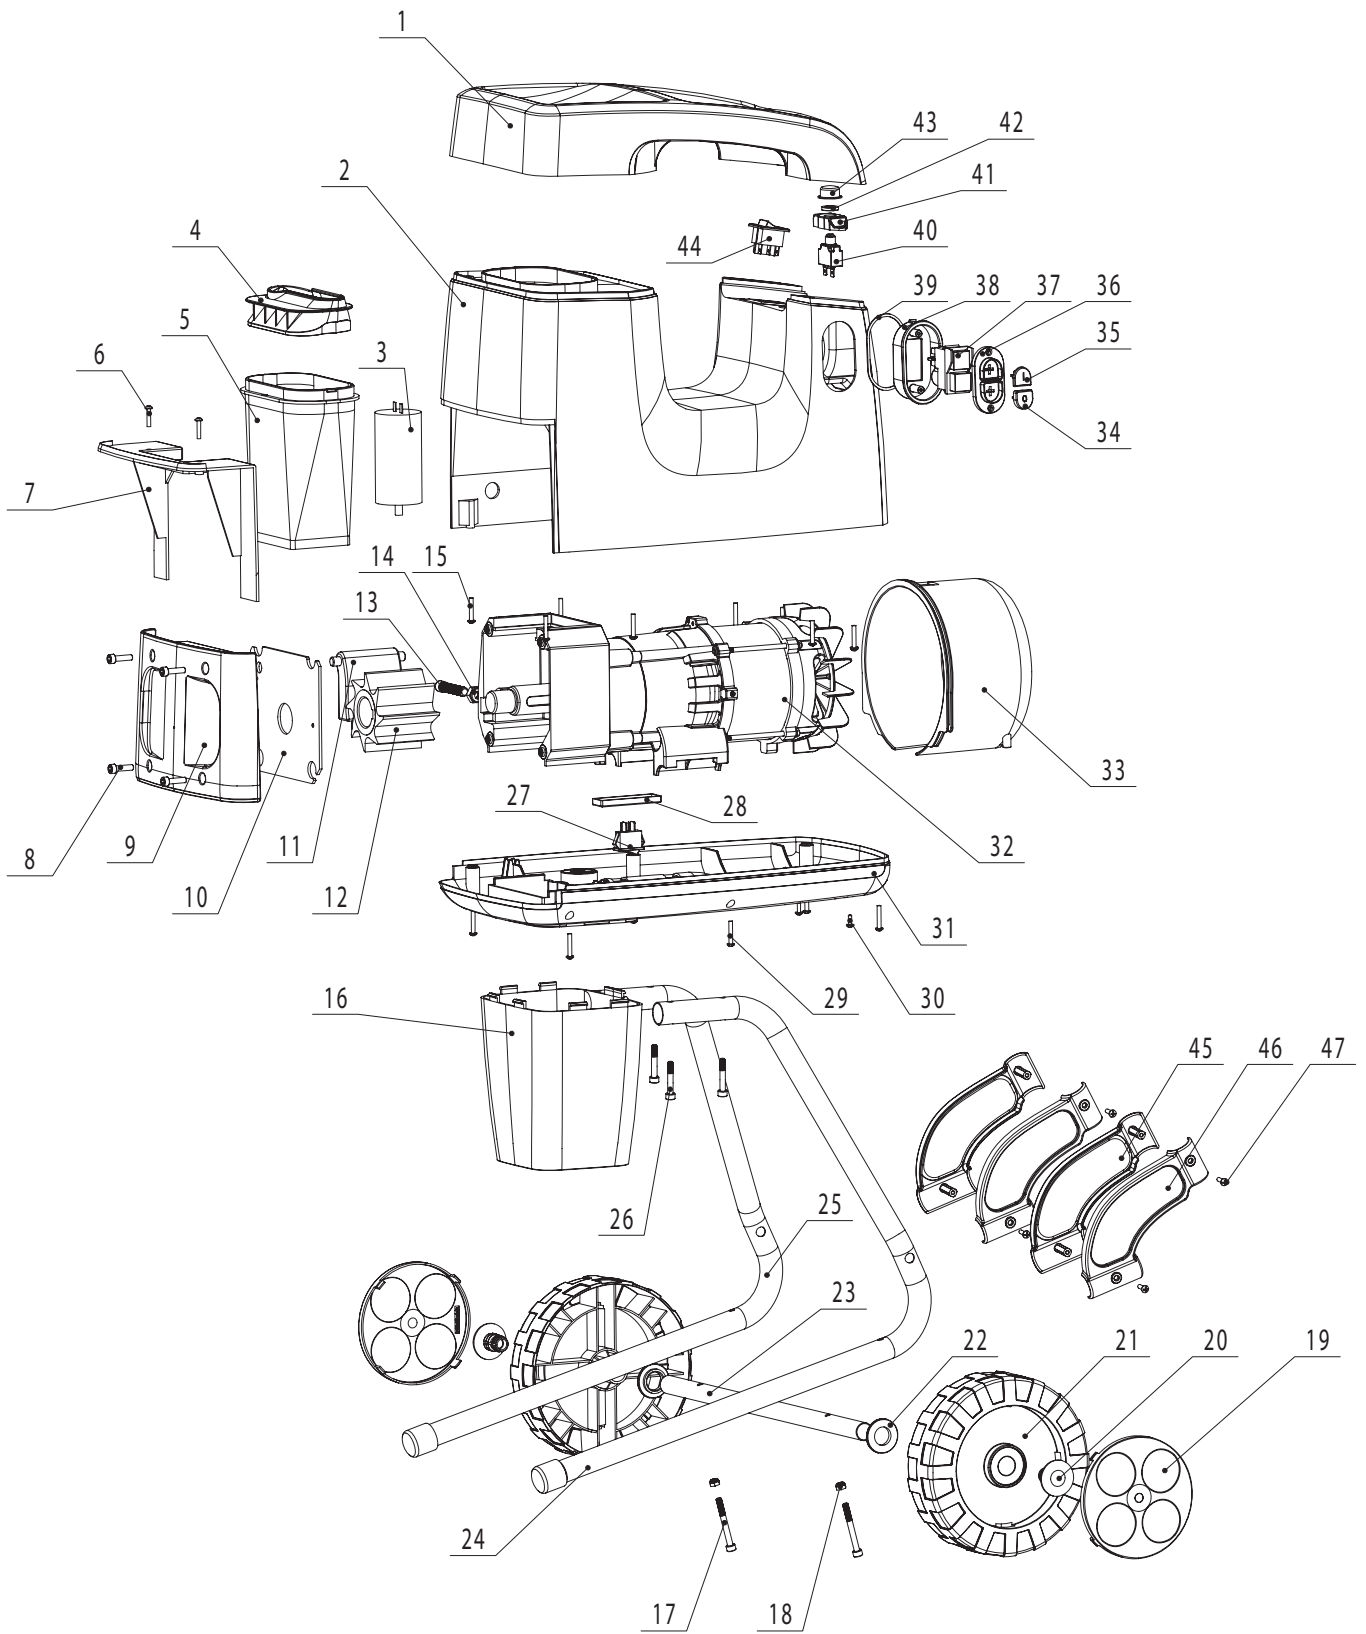

Utgåva Issue		Bildnr Picture No		BIO- QUIET KOMPOSTKVARN		BIO- QUIET SHREDDER		Sida Page	
2011- 13		2189B						16	
Pos. Fig.	Antal/Quantity			Art nr Part No	Benämning	Description	Sats Kit	Anmärkning Notes	
	17- 2663 -12	17- 2665 -12							
1	1	1		1716-0139-01	Inmatningshus.....	Feeding barrel			
2	1	1		1716-0140-01	Kåpa- gul	Shell- yellow			
3	1			1716-0129-01	Kondensator	Capacitor.....		2100W	
3		1		1716-0130-01	Kondensator	Capacitor.....		2500W	
4	1	1		1716-0141-01	Skydd	Feeding inlet shield			
5	1	1		1716-0152-01	Inmatningsträtt.....	Feeding inlet.....			
6	2	2		1716-0125-01	Skruv	Screw			
7	1	1		1716-0142-01	Ledplåt.....	Baffle.....			
8	4	4		1716-0061-01	Skruv	Screw			
9	1	1		1716-0182-01	Ändplatta	End plate			
10	1	1		1716-0183-01	Packning.....	Gasket			
11	1	1		1716-0104-01	Mothåll	Counter plate.....			
12	1	1		1716-0176-01	Skärvals	Cutter			
13	1	1		1716-0202-01	Skruv	Screw			
14	1	1		1716-0127-01	Låsmutter	Lock nut			
15	8	8		9847-7925-16	Skruv	Screw			
16	1	1		1716-0150-01	Utmatningsträtt- gul.....	Feeding outlet- yellow			
17	2	2		9948-0655-16	Skruv	Screw			
18	2	2		9799-0631-02	Mutter.....	Nut			
19	2	2		1716-0054-01	Navkapsel- gul	Wheel cover- yellow			
20	2	2		1716-0084-01	Plastnit	Plastic rivet			
21	2	2		1716-0091-01	Hjul	Wheel			
22	2	2		1716-0083-01	Plastbricka.....	Plastic shim			
23	1	1		1716-0181-01	Hjulaxel.....	Wheel axle.....			
24	1	1		1716-0179-01	Ben- vä.....	Support- LH			
25	1	1		1716-0180-01	Ben- hö	Support- RH			
26	4	4		9948-0635-16	Skruv	Screw			
27	1	1		1716-0137-01	Brytare.....	Switch			
28	1	1		1716-0151-01	Brytarsäte	Switch seat			
29	6	6		9847-7925-16	Skruv	Screw			
30	2	2		9847-7913-16	Skruv	Screw			
31	1	1		1716-0149-01	Bottenplatta- gul	Output barrel- yellow			
32	1			1716-0159-01	Motor & växellåda	Motor & gearbox assy.....		2100W	
32		1		1716-0160-01	Motor & växellåda	Motor & gearbox assy.....		2500W	
33	1	1		1716-0144-01	Flätkåpa	Fan cover			
34	1	1		1716-0147-01	Knopp "OFF"	Button "OFF"			
35	1	1		1716-0146-01	Knopp "ON"	Button "ON"			
36	1	1		1716-0145-01	Brytarlock- gul	Switch cover- yellow			
37	1	1		1716-0135-01	Brytare.....	Electromagn. switch.....			
38	1	1		1716-0148-01	Brytarhus- gul.....	Switch box- yellow			
39	1	1		1716-0131-01	Gummibricka.....	Rubber washer.....			
40		1		1716-0156-01	Överbelastningsskydd	Overcurrent protector.....		2500W	
40	1			1716-0157-01	Överbelastningsskydd	Overload protector		2100W	
41	1	1		1716-0143-01	Tryckring	Pressure ring			
42	1	1		1716-0096-01	Mutter.....	Nut			
43	1	1		1716-0068-01	Tätningshylsa	Water proof sleeve			
44	1	1		1716-0136-01	Brytare.....	Switch			
45	2	2		1716-0276-01	Benförstärkning- vä	Leg reinforcement- LH			
46	2	2		1716-0277-01	Benförstärkning- hö	Leg reinforcement- RH			
47	4	4		1716-0005-01	Skruv	Screw			
X 98	1	1		1716-0279-01	Uppsamlingspåse	Collecting bag		Ej ill/not ill.	
X 99	1	1		1716-0280-01	Tillbehörspåse	Assy parts bag		Ej ill/not ill.