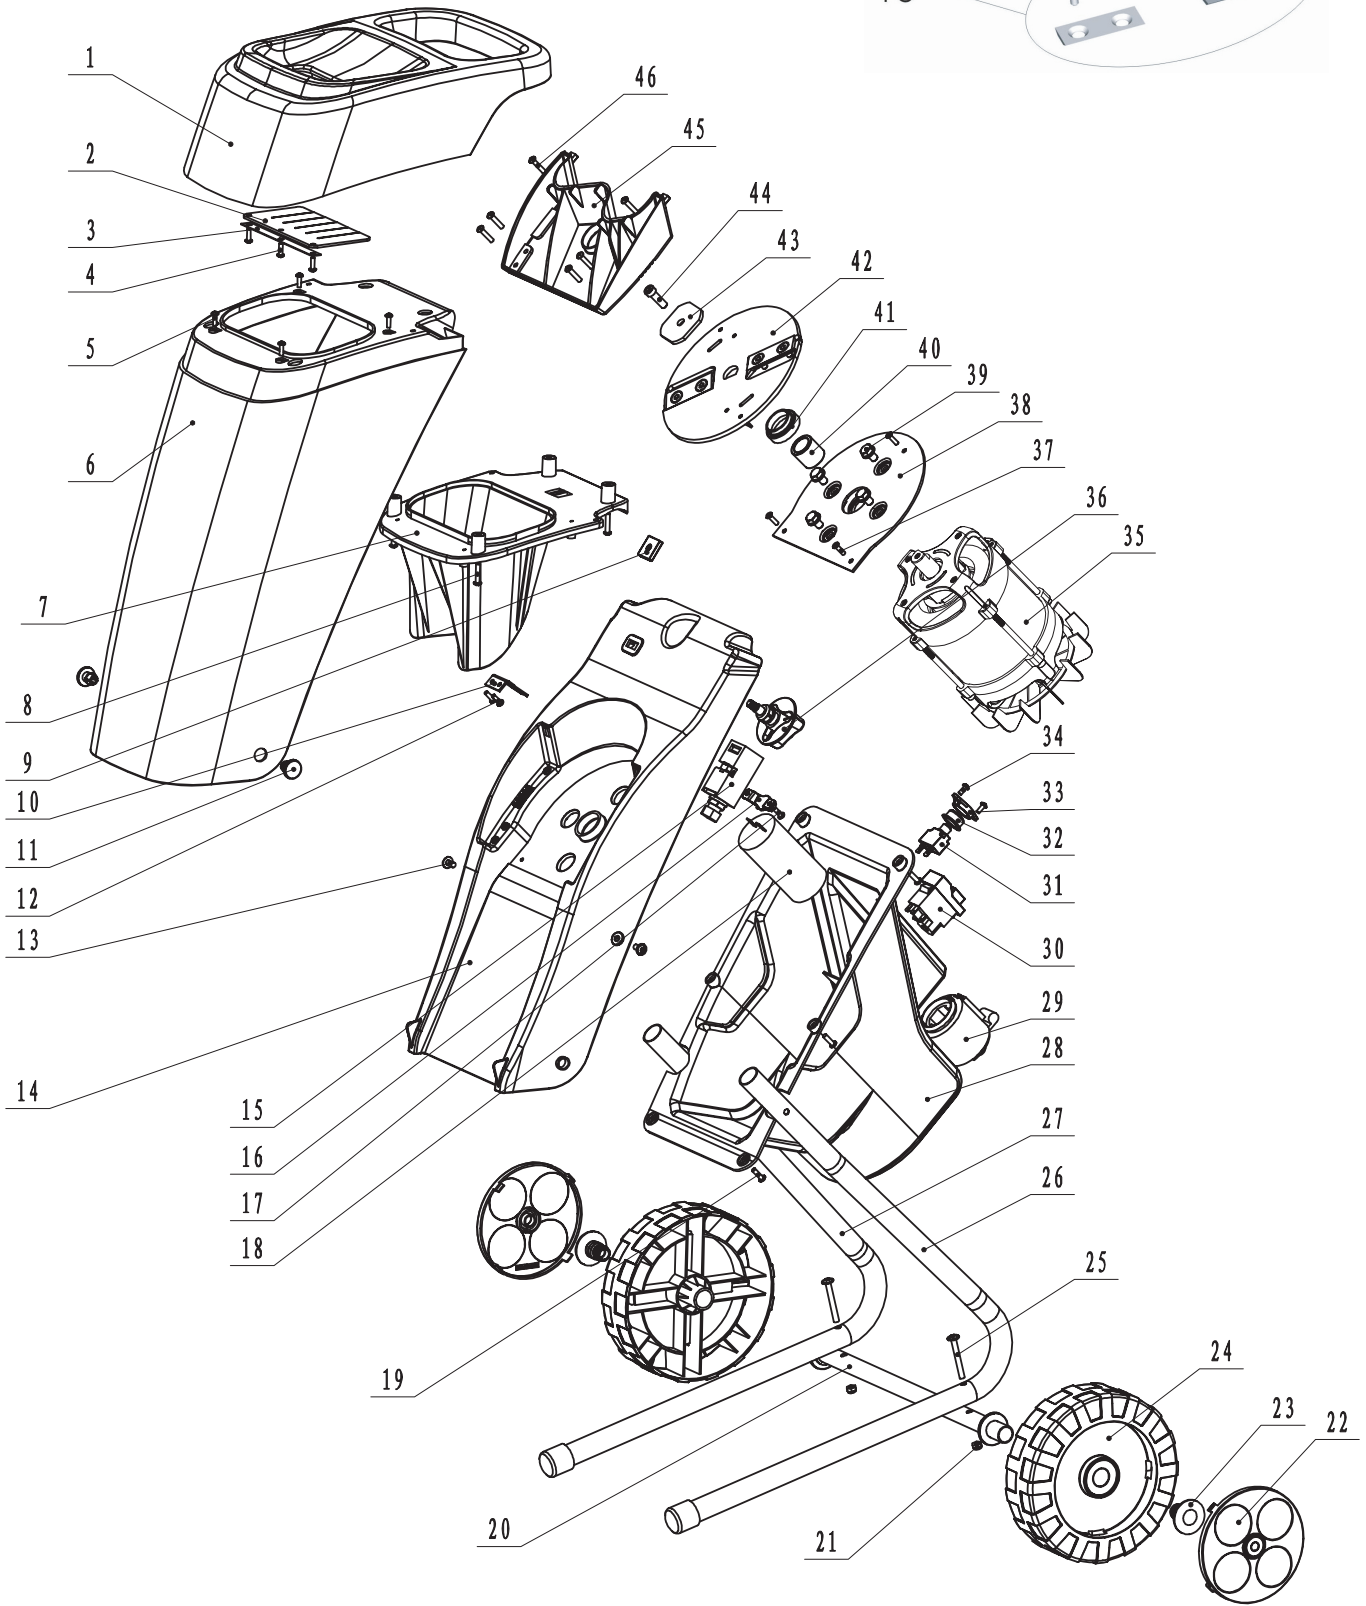

Utgåva Issue		Bildnr Picture No		BIO- POWER KOMPOSTKVARN		BIO- POWER CHIPPER		Sida Page	
2011- 13		2051A						14	
Pos. Fig.	Antal/Quantity				Art nr Part No	Benämning	Description	Sats Kit	Anmärkning Notes
	17- 2720 -11								
1	1			1716-0086-01	Inmatningshus.....	Feeding barrel			
2	1			1716-0113-01	Gummiskydd	Rubber flap			
3	1			1716-0107-01	Platta	Bar washer			
4	3			1716-0005-01	Skruv	Screw			
5	4			9847-8025-16	Skruv	Screw			
6	1			1716-0087-01	Kåpa- gul	Main cover- yellow			
7	1			1716-0092-01	Inmatningstratt.....	Feeding inlet.....			
8	4			9847-8025-16	Skruv	Screw			
9	1			1716-0116-01	Fyrkantmutter	Square nut			
10	1			1716-0115-01	Bleck.....	Key.....			
11	2			1716-0085-01	Bult.....	Bolt			
12	2			1716-0005-01	Skruv	Screw			
13	2			1716-0060-01	Skruv.....	Screw.....			
14	1			1716-0088-01	Basplatta.....	Base plate			
15	1			1716-0072-01	Brytare.....	Switch			
16	1			1716-0090-01	Plastlist.....	Plastic board			
17	2			9847-8025-16	Skruv	Screw			
18	1			1716-0129-01	Kondensator	Capacitor.....			
19	2			1716-0007-01	Skruv.....	Screw.....			
20	1			1716-0101-01	Hjulaxel.....	Wheel shaft			
21	2			9799-0631-02	Mutter.....	Nut			
22	2			1716-0054-01	Navkapsel- gul	Wheel cover- yellow			
23	2			1716-0084-01	Plastnit	Plastic rivet			
24	2			1716-0091-01	Hjul	Wheel.....			
25	2			9948-0655-16	Skruv.....	Screw.....			
26	1			1716-0117-01	Ben- vä.....	Support leg- LH.....			
27	1			1716-0118-01	Ben- hö	Support leg- RH			
28	1			1716-0089-01	Motorkåpa	Motor cover			
29	1			1716-0119-01	Anslutn.kontakt.....	Plug			
30	1			1716-0071-01	Brytare.....	Electromagn.switch.....			
31	1			1716-0157-01	Överbelastningsskydd	Overload protector			
32	1			1716-0068-01	Tätningshylsa	Water proof sleeve			
33	1			1716-0082-01	Tryckring	Pressure ring			
34	2			1716-0062-01	Skruv	Screw			
35	1			1716-0195-01	Elmotor.....	Motor		2100W	
36	1			1716-0114-01	Lås ratt	Locking knob			
37	3			9847-7925-16	Skruv	Screw			
38	1			1716-0111-01	Motorplatta.....	Fixed plate			
39	4			1716-0035-01	Skruv	Screw			
40	1			1716-0109-01	Axelhylsa	Shaft sleeve.....			
41	1			1716-0069-01	Tätningring	Waterproof hat			
42	1			1716-0105-01	Knivskiva	Blade disc			
43	1			1716-0110-01	Knivskivsbricka.....	Blade disc washer			
44	1			1716-0058-01	Skruv	Screw			
45	1			1716-0112-01	Mothåll	Counter block.....			
46	6			1716-0005-01	Skruv	Screw			
47	4			1716-0059-01	• Skruv	• Screw			
48	1			1716-0108-01	Knivsats.....	Blade kit		2 kniv+4 skruv	
X 98	1			1716-0279-01	Uppsamlingspåse.....	Collecting bag		Ej ill/not ill.	
X 99	1			1716-0281-01	Tillbehörspåse	Assy parts bag		Ej ill/not ill.