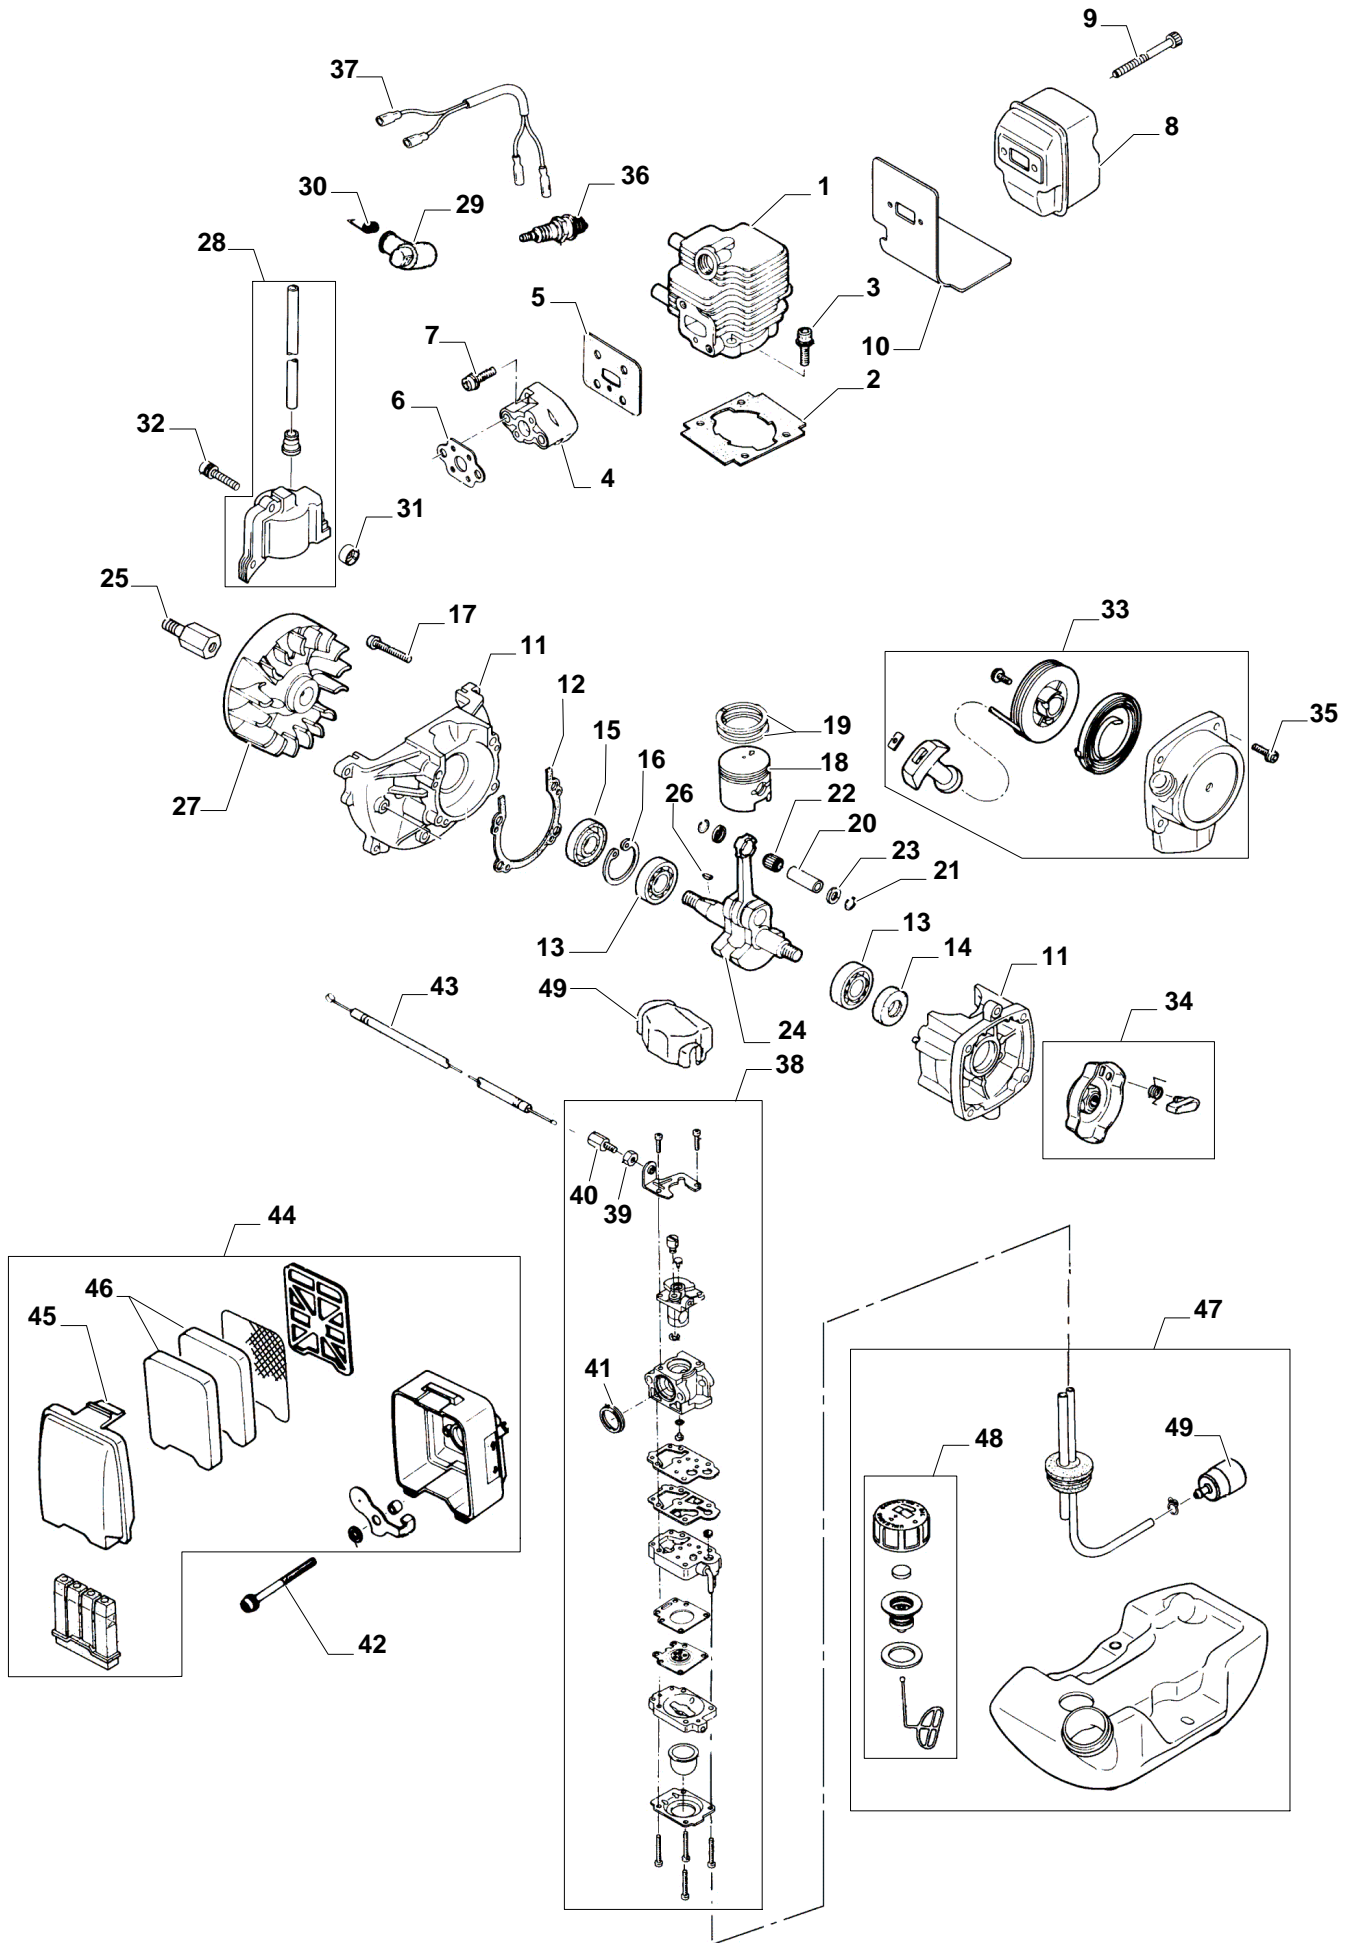

SBL 250 H

Pos. Fig.	Antal Quantity	Art No Part No	Benämning	Description	Anmärkning Notes
1	1	123071007/0	Cylinder	Cylinder Assy	
2	1	123280021/0	Cylinderkåpa	Cylinder Gasket	
3	1	123878046/0	Skruv	Screw	
4	1	123073507/0	Insugningsrör	Intake Manifold	
5	1	123280017/0	Packning	Intake Manif-Gasket	
6	1	123280018/0	Packning	Intake-Carb Gasket	
7	1	123878043/0	Skruv	Screw	
8	1	183740003/0	Ljuddämpare	Muffler	
9	1	123878048/0	Skruv	Screw	
10	1	123280020/0	Packning	Gasket	
11	1	183057005/0	Vevhus	Crankcase	
12	1	123280019/0	Packning	Gasket	
13	1	114215214/0	Kullager	Ball Bearing	
14	1	6995257	Tätningring	Seal Ring	
15	1	119035157/0	Tätningring	Seal Ring	
16	1	112610001/0	Låsring	Ring	
17	1	123878045/0	Skruv	Screw	
18	1	123590002/0	Kolv	Piston	
19	1	123204002/0	Kolvring	Piston Ring	
20	1	123760000/0	Kolvbult	Piston Pin	
21	1	6995171	Låsring	Washer, Piston Pin	
22	1	6995237	Nållager	Needle Bearing	
23	1	6995169	Bricka	Washer	
25	1	123020017/0	Vevaxel	Crankshaft	
25	1	123867011/0	Axelförlängning	Pivot	
26	1	6995018	Kil	Flywheel Key	
27	1	123880004/0	Svänghjul	Flywheel	
28	1	123044005/0	Elektronikspole	Electronic Coil	
29	1	123053001/0	Tändstiftshatt	Spark Plug Cover	
30	1	123430576/0	Tändstiftshatt	Spark Plug Spring	
31	1	123160052/0	Distans	Spacer	
32	1	123878047/0	Skruv	Screw	
33	1	183058014/0	Start kpl	Starter Ass.Y	
34	1	183082001/0	Startkopp	Starter Cup Ass.Y	
35	1	123878042/0	Skruv	Screw	
36	1	3210024	Tändstift	Spark Plug	
37	1	183065011/0	Jordkabel	Earth Cable	
38	1	123054019/0	Förgasare	Carburettor	
39	1	123120002/0	Mutter	Nut	
40	1	123653000/0	Gaswirejustering	Throttle Cable Adjuster	
41	1	123044215/0	O-ring	Or Ring	
42	1	123878044/0	Skruv	Screw	
43	1	123066011/0	Gaswire	Cable, Throttle	
44	1	183220001/0	Lufffilter kpl	Air Filter Ass'Y	
45	1	123109531/0	Lufffilterkåpa	Filter Cover	
46	1	123220007/0	Lufffilter	Air Filter	
47	1	183733003/0	Bränsletank kpl	Kit Fuel Tank	
48	1	183790006/0	Tanklock	Cap Ass'Y, Fuel Tank	
49	1	183520002/0	Bränslefilter	Intake Filter Assy