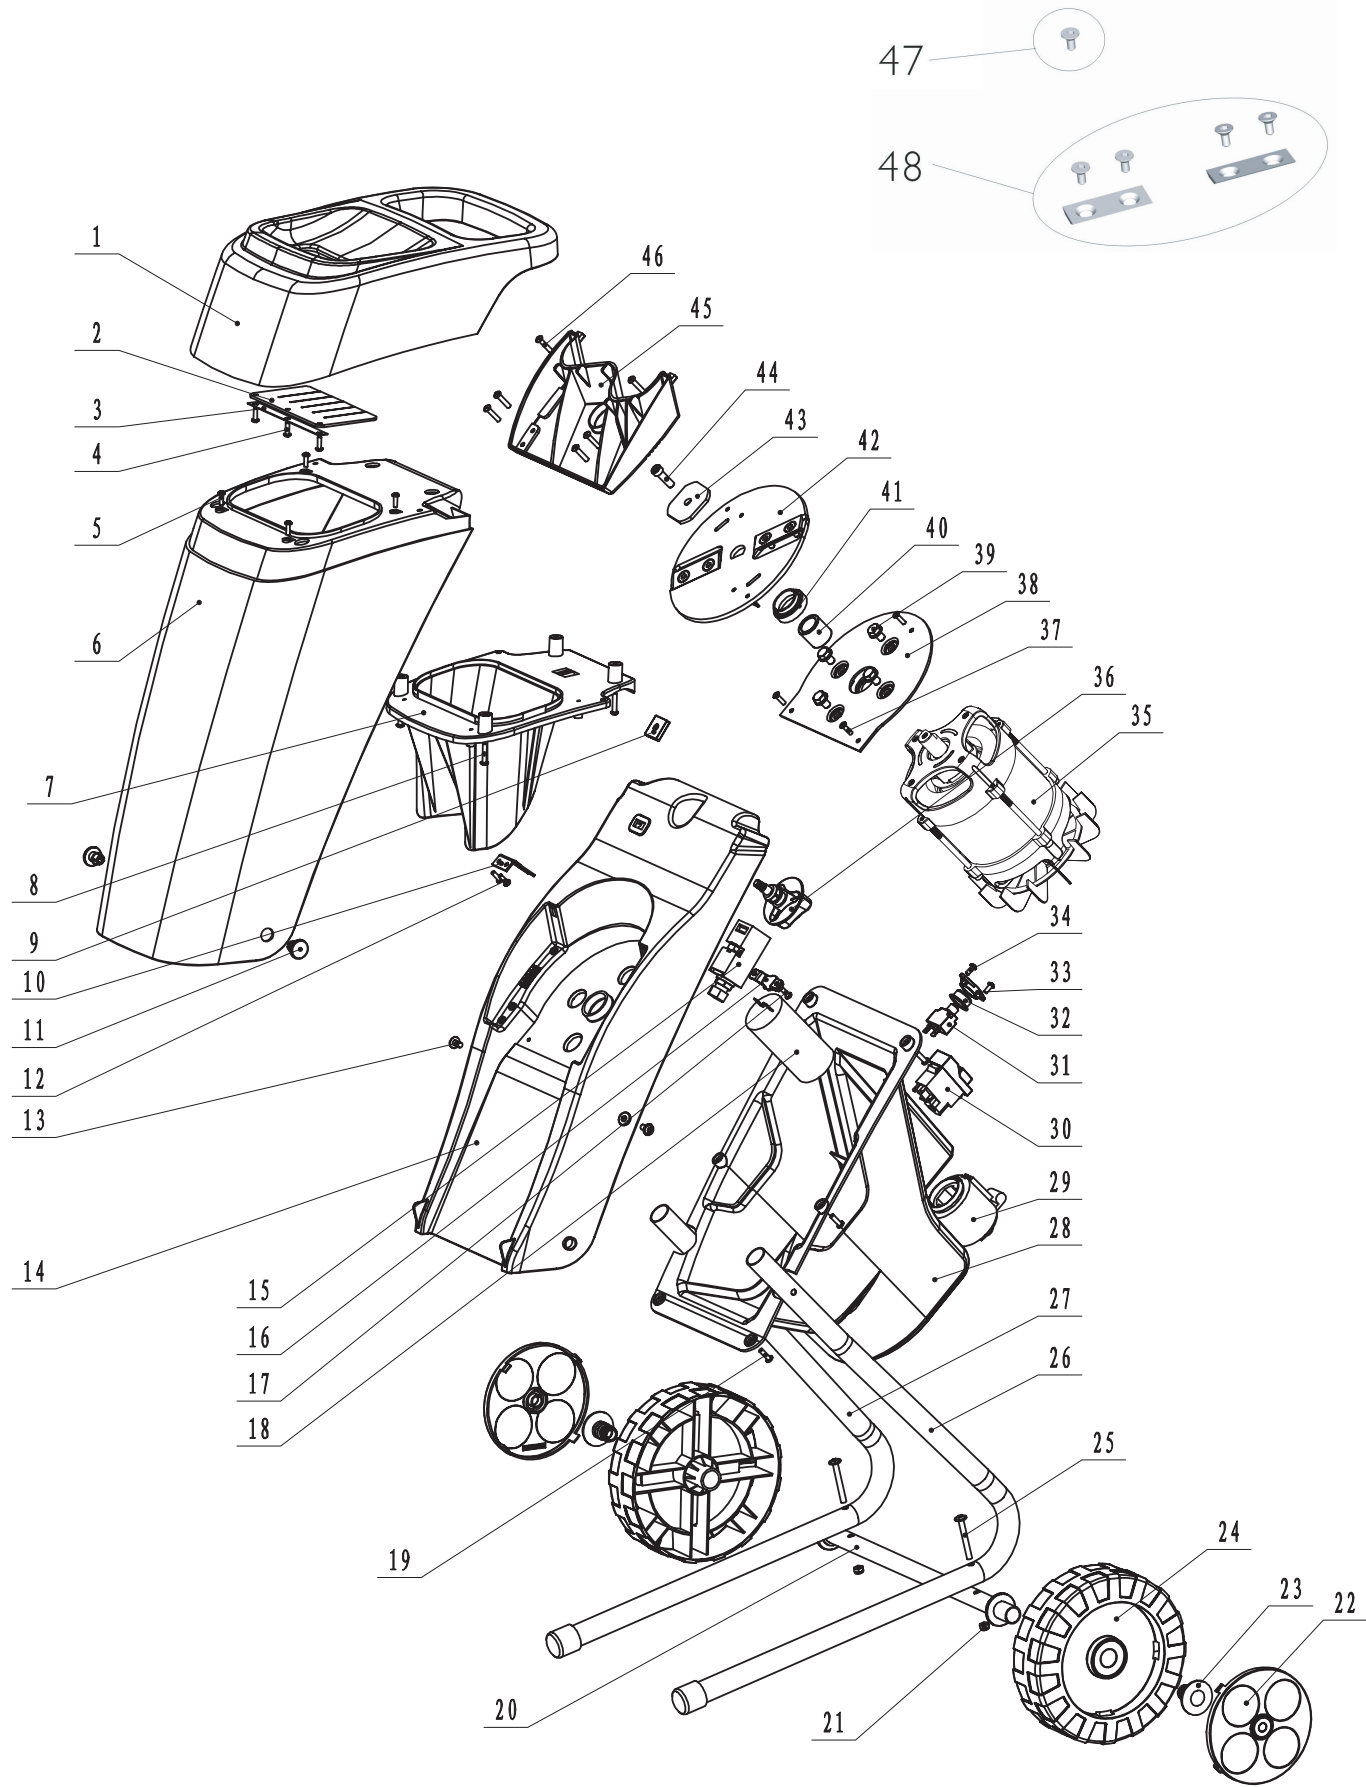

Utgåva Issue		Bildnr Picture No		BIO- POWER KOMPOSTKVARN		BIO- POWER CHIPPER		Sida Page	
2010- 12		2051A						20	
Pos. Fig.	Antal/Quantity				Art nr Part No	Benämning	Description	Sats Kit	Anmärkning Notes
	2720 -11								
1	1				1716-0086-01	Inmatningshus.....	Feeding barrel		
2	1				1716-0113-01	Gummiskydd	Rubber flap		
3	1				1716-0107-01	Platta	Bar washer		
4	3				1716-0005-01	Skruv	Screw		
5	4				9847-8025-16	Skruv	Screw		
6	1				1716-0087-01	Kåpa- gul	Main cover- yellow		
7	1				1716-0092-01	Inmatningstratt.....	Feeding inlet.....		
8	4				9847-8025-16	Skruv	Screw		
9	1				1716-0116-01	Fyrkantmutter	Square nut		
10	1				1716-0115-01	Bleck.....	Key.....		
11	2				1716-0085-01	Bult.....	Bolt		
12	2				1716-0005-01	Skruv	Screw		
13	2				1716-0060-01	Skruv.....	Screw.....		
14	1				1716-0088-01	Basplatta.....	Base plate		
15	1				1716-0072-01	Brytare.....	Switch		
16	1				1716-0090-01	Plastlist.....	Plastic board		
17	2				9847-8025-16	Skruv	Screw		
18	1				1716-0129-01	Kondensator	Capacitor.....		
19	2				1716-0007-01	Skruv.....	Screw.....		
20	1				1716-0101-01	Hjulaxel.....	Wheel shaft		
21	2				9799-0631-02	Mutter.....	Nut		
22	2				1716-0054-01	Navkapsel- gul	Wheel cover- yellow		
23	2				1716-0084-01	Plastnit	Plastic rivet		
24	2				1716-0091-01	Hjul	Wheel.....		
25	2				9948-0655-16	Skruv.....	Screw.....		
26	1				1716-0117-01	Ben- vä.....	Support leg- LH.....		
27	1				1716-0118-01	Ben- hö	Support leg- RH		
28	1				1716-0089-01	Motorkåpa	Motor cover		
29	1				1716-0119-01	Anslutn.kontakt.....	Plug		
30	1				1716-0071-01	Brytare.....	Electromagn.switch.....		
31	1				1716-0157-01	Överbelastningsskydd	Overload protector		
32	1				1716-0068-01	Tätningshylsa	Water proof sleeve		
33	1				1716-0082-01	Tryckring	Pressure ring		
34	2				1716-0062-01	Skruv	Screw		
35	1				1716-0195-01	Elmotor.....	Motor		2100W
36	1				1716-0114-01	Lås ratt	Locking knob		
37	3				9847-7925-16	Skruv	Screw.....		
38	1				1716-0111-01	Motorplatta.....	Fixed plate		
39	4				1716-0035-01	Skruv	Screw		
40	1				1716-0109-01	Axelhylsa	Shaft sleeve.....		
41	1				1716-0069-01	Tätningring	Waterproof hat		
42	1				1716-0105-01	Knivskiva	Blade disc		
43	1				1716-0110-01	Knivskivsbricka.....	Blade disc washer		
44	1				1716-0058-01	Skruv	Screw		
45	1				1716-0112-01	Mothåll	Counter block.....		
46	6				1716-0005-01	Skruv	Screw		
47	4				1716-0059-01	• Skruv	• Screw		
48	1				1716-0108-01	Knivsats.....	Blade kit		2 kniv+4 skruv
X 98	1				1716-0279-01	Uppsamlingspåse.....	Collecting bag		Ej ill/not ill.
X 99	1				1716-0281-01	Tillbehörspåse	Assy parts bag		Ej ill/not ill.