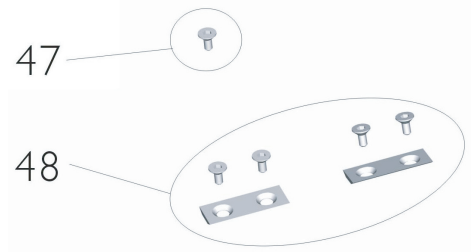

Utgåva Issue 2009- 12		Bildnr Picture No 2051A		BIO- POWER KOMPOSTKVARN		BIO- POWER CHIPPER		Sida Page 252	
Pos. Fig.	Antal/Quantity				Art nr Part No	Benämning	Description	Sats Kit	Anmärkning Notes
	2720 -11 -31								
1	1				1716-0086-01	Inmatningshus.....	Feeding barrel		
2	1				1716-0113-01	Gummiskydd	Rubber flap		
3	1				1716-0107-01	Platta	Bar washer		
4	3				1716-0005-01	Skruv	Screw		
5	4				9847-8025-16	Skruv	Screw		
6	1				1716-0087-01	Kåpa- gul	Main cover- yellow		
7	1				1716-0092-01	Inmatningstratt.....	Feeding inlet.....		
8	4				9847-8025-16	Skruv	Screw		
9	1				1716-0116-01	Fyrkantmutter	Square nut		
10	1				1716-0115-01	Bleck.....	Key.....		
11	2				1716-0085-01	Bult.....	Bolt		
12	2				1716-0005-01	Skruv	Screw		
13	2				1716-0060-01	Skruv	Screw.....		
14	1				1716-0088-01	Basplatta.....	Base plate		
15	1				1716-0072-01	Brytare.....	Switch		
16	1				1716-0090-01	Plastlist.....	Plastic board.....		
17	2				9847-8025-16	Skruv	Screw		
18	1				1716-0129-01	Kondensator	Capacitor.....		
19	2				1716-0007-01	Skruv	Screw.....		
20	1				1716-0101-01	Hjulaxel.....	Wheel shaft		
21	2				9799-0631-02	Mutter.....	Nut		
22	2				1716-0054-01	Navkapsel- gul	Wheel cover- yellow		
23	2				1716-0084-01	Plastnit	Plastic rivet		
24	2				1716-0091-01	Hjul	Wheel.....		
25	2				9948-0655-16	Skruv	Screw.....		
26	1				1716-0117-01	Ben- vä.....	Support leg- LH.....		
27	1				1716-0118-01	Ben- hö	Support leg- RH		
28	1				1716-0089-01	Motorkåpa	Motor cover		
29	1				1716-0119-01	Anslutn.kontakt.....	Plug		
30	1				1716-0071-01	Brytare.....	Electromagn.switch.....		
31	1				1716-0157-01	Överbelastningsskydd	Overload protector		
32	1				1716-0068-01	Tätningshylsa	Water proof sleeve		
33	1				1716-0082-01	Tryckring	Pressure ring		
34	2				1716-0062-01	Skruv	Screw		
35	1				1716-0195-01	Elmotor.....	Motor		2100W
36	1				1716-0114-01	Lås ratt	Locking knob		
37	3				9847-7925-16	Skruv	Screw.....		
38	1				1716-0111-01	Motorplatta.....	Fixed plate		
39	4				1716-0035-01	Skruv	Screw		
40	1				1716-0109-01	Axelhylsa	Shaft sleeve.....		
41	1				1716-0069-01	Tätningring	Waterproof hat		
42	1				1716-0105-01	Knivskiva	Blade disc		
43	1				1716-0110-01	Knivskivsbricka.....	Blade disc washer		
44	1				1716-0058-01	Skruv	Screw.....		
45	1				1716-0112-01	Mothåll	Counter block.....		
46	6				1716-0005-01	Skruv	Screw		
47	4				1716-0059-01	• Skruv	• Screw		
48	1				1716-0108-01	Knivsats.....	Blade kit		2 kniv+4 skruv