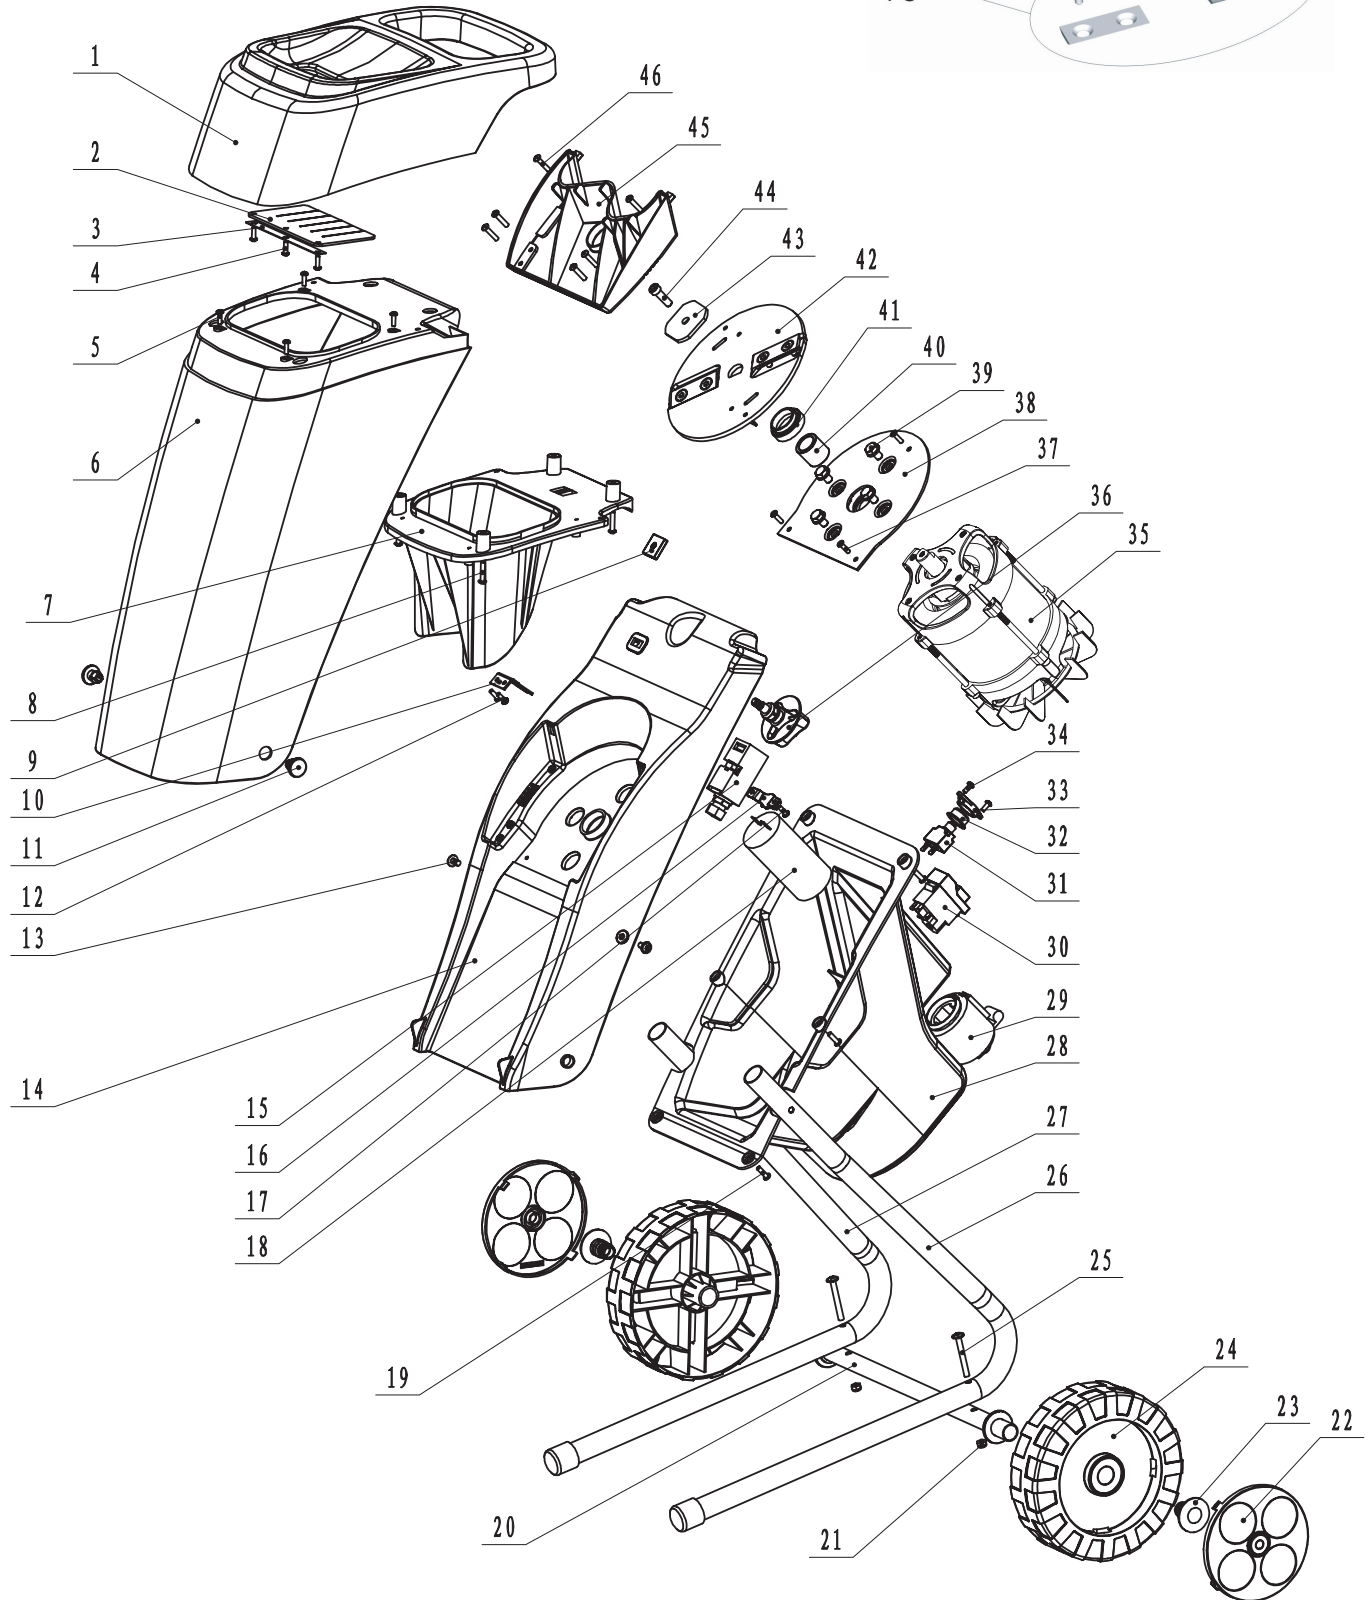

Utgåva Issue 2009- 12		Bildnr Picture No 2051A		BIO- POWER KOMPOSTKVARN		BIO- POWER CHIPPER		Sida Page 252	
Pos. Fig.	Antal/Quantity				Art nr Part No	Benämning	Description	Sats Kit	Anmärkning Notes
	2720 -11 -31								
1	1				1716-0086-01	Inmatningshus.....	Feeding barrel		
2	1				1716-0113-01	Gummiskydd	Rubber flap		
3	1				1716-0107-01	Platta	Bar washer		
4	3				1716-0005-01	Skruv	Screw		
5	4				9847-8025-16	Skruv	Screw		
6	1				1716-0087-01	Kåpa- gul	Main cover- yellow		
7	1				1716-0092-01	Inmatningstratt.....	Feeding inlet.....		
8	4				9847-8025-16	Skruv	Screw		
9	1				1716-0116-01	Fyrkantmutter	Square nut		
10	1				1716-0115-01	Bleck.....	Key.....		
11	2				1716-0085-01	Bult.....	Bolt		
12	2				1716-0005-01	Skruv	Screw		
13	2				1716-0060-01	Skruv	Screw.....		
14	1				1716-0088-01	Basplatta.....	Base plate		
15	1				1716-0072-01	Brytare.....	Switch		
16	1				1716-0090-01	Plastlist.....	Plastic board.....		
17	2				9847-8025-16	Skruv	Screw		
18	1				1716-0129-01	Kondensator	Capacitor.....		
19	2				1716-0007-01	Skruv	Screw.....		
20	1				1716-0101-01	Hjulaxel.....	Wheel shaft		
21	2				9799-0631-02	Mutter.....	Nut		
22	2				1716-0054-01	Navkapsel- gul	Wheel cover- yellow		
23	2				1716-0084-01	Plastnit	Plastic rivet		
24	2				1716-0091-01	Hjul	Wheel.....		
25	2				9948-0655-16	Skruv	Screw.....		
26	1				1716-0117-01	Ben- vä.....	Support leg- LH.....		
27	1				1716-0118-01	Ben- hö	Support leg- RH		
28	1				1716-0089-01	Motorkåpa	Motor cover		
29	1				1716-0119-01	Anslutn.kontakt.....	Plug		
30	1				1716-0071-01	Brytare.....	Electromagn.switch.....		
31	1				1716-0157-01	Överbelastningsskydd	Overload protector		
32	1				1716-0068-01	Tätningshylsa	Water proof sleeve		
33	1				1716-0082-01	Tryckring	Pressure ring		
34	2				1716-0062-01	Skruv	Screw		
35	1				1716-0195-01	Elmotor.....	Motor		2100W
36	1				1716-0114-01	Lås ratt	Locking knob		
37	3				9847-7925-16	Skruv	Screw.....		
38	1				1716-0111-01	Motorplatta.....	Fixed plate		
39	4				1716-0035-01	Skruv	Screw		
40	1				1716-0109-01	Axelhylsa	Shaft sleeve.....		
41	1				1716-0069-01	Tätningring	Waterproof hat		
42	1				1716-0105-01	Knivskiva	Blade disc		
43	1				1716-0110-01	Knivskivsbricka.....	Blade disc washer		
44	1				1716-0058-01	Skruv	Screw.....		
45	1				1716-0112-01	Mothåll	Counter block.....		
46	6				1716-0005-01	Skruv	Screw		
47	4				1716-0059-01	• Skruv	• Screw		
48	1				1716-0108-01	Knivsats.....	Blade kit		2 kniv+4 skruv