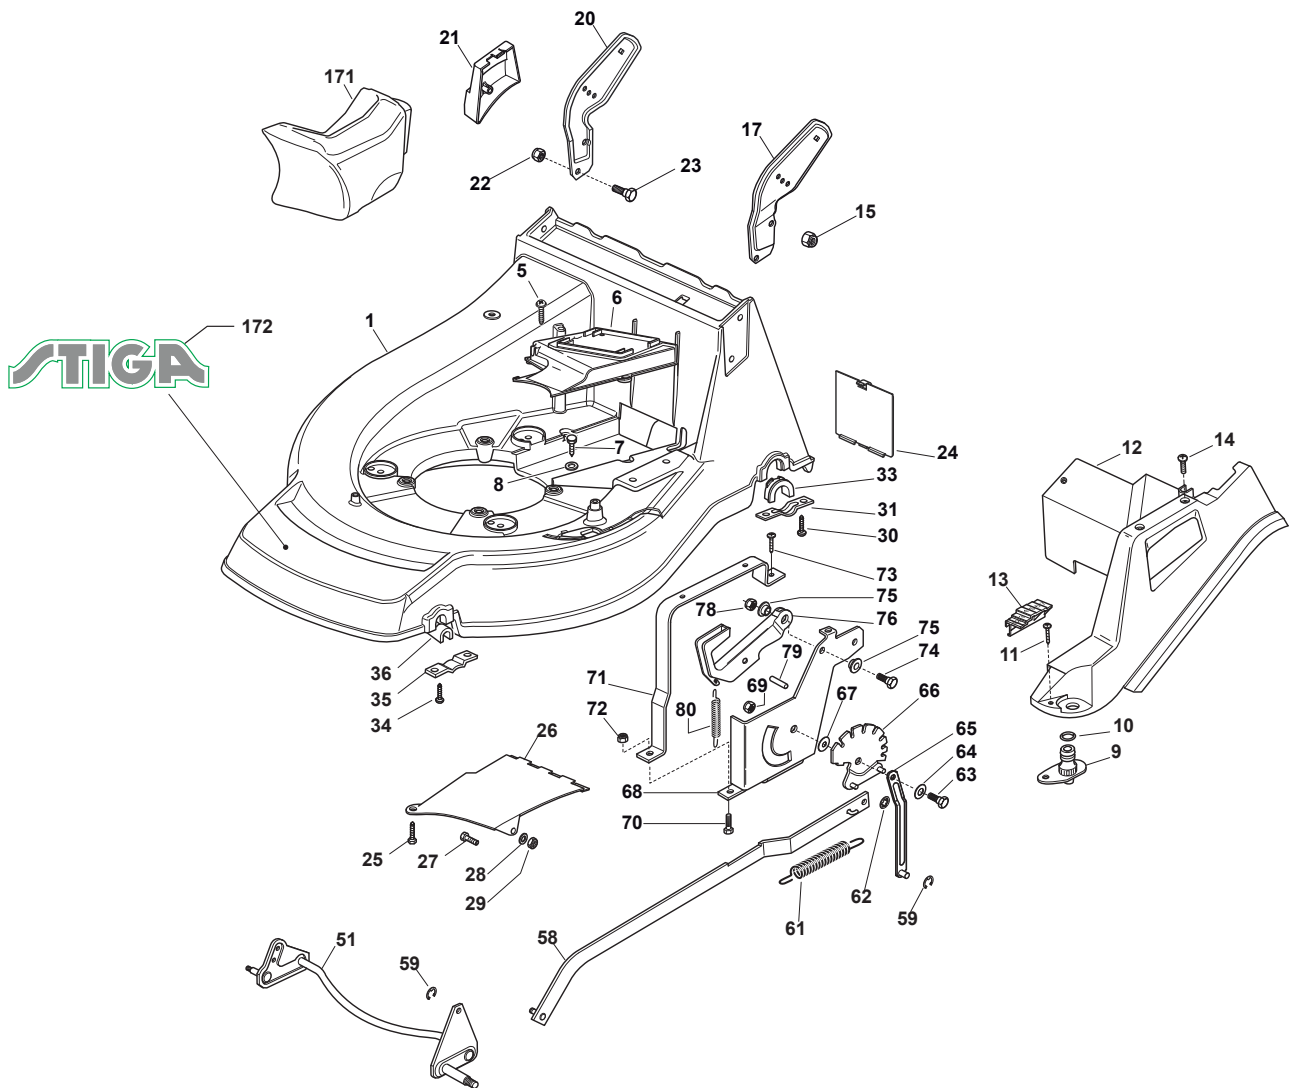

Utgåva Issue 38 - 2016		Kapa och höjdställning Deck And Height Adjusting			
Pos. Fig.	Antal Q.ty	Art nr Part No	Benämning	Description	Anmärkning Notes
79	1	112622640/0	Spännstift	Pin	
80	1	122446175/0	Fjäder	Spring	
171	1	322140224/1	Mulcherinsats	Cap	
172	1	114367494/2	Dekal STIGA logo	Label STIGA logo