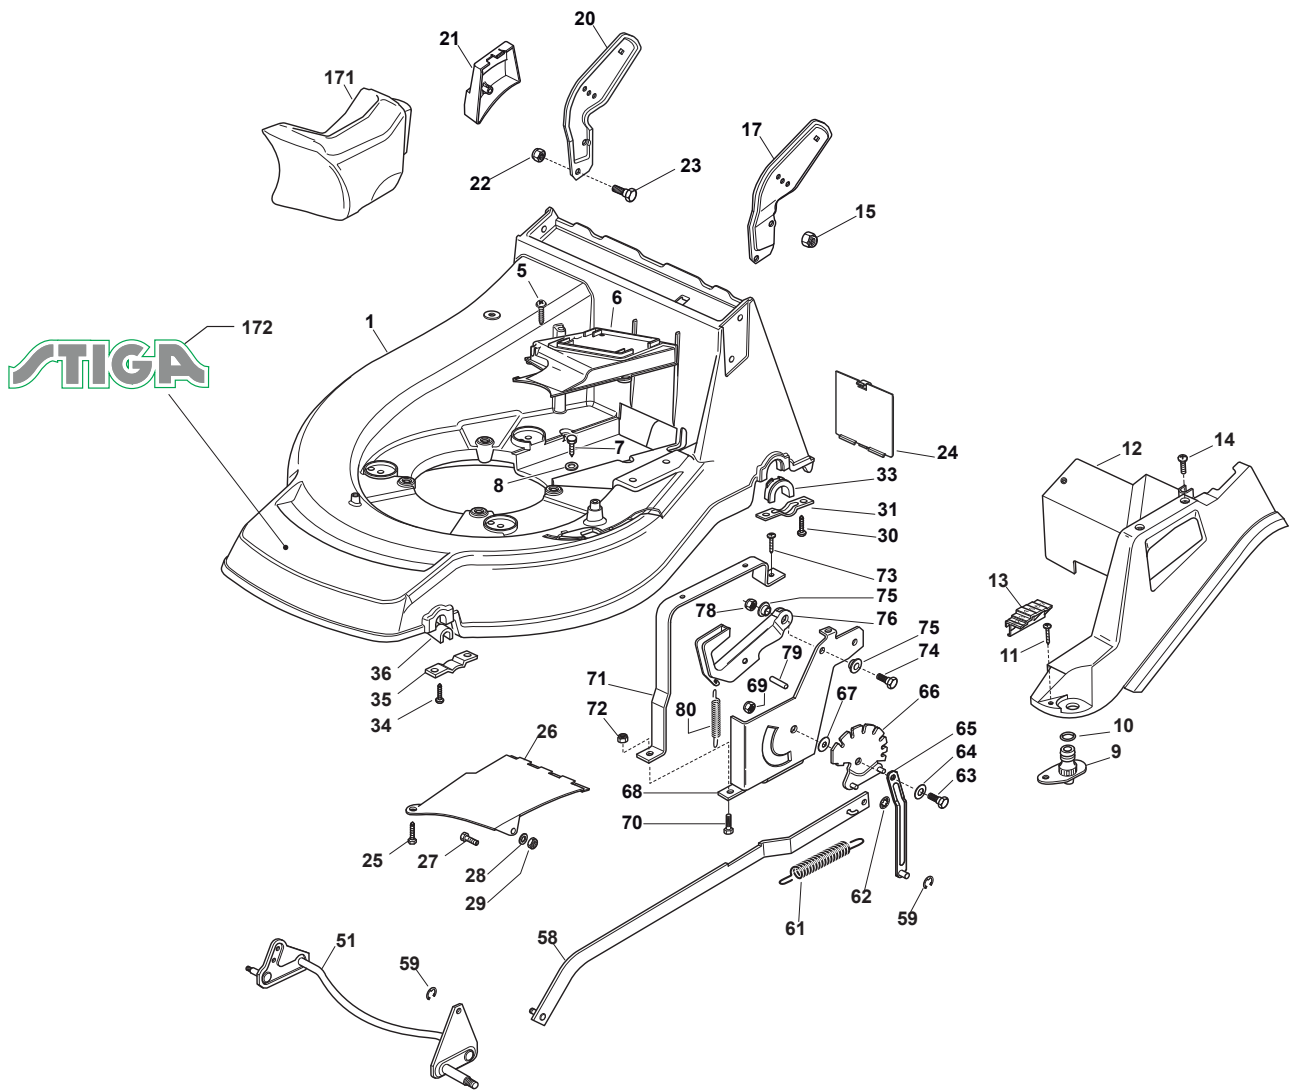

Utgåva Issue 38 - 2016		Kapa och höjdställning		Deck And Height Adjusting	
Pos. Fig.	Antal Q.ty	Art nr Part No	Benämning	Description	Anmärkning Notes
1	1	381004744/0	Chassi-gra	Grey Deck	
5	2	112728522/0	Skruv	Screw	
6	1	322060200/1	Remskydd	Belt Protection	Not For BBC Models
7	1	112731350/0	Skruv	Screw	
8	2	112523040/0	Bricka	Washer	
9	1	122034000/0	Washing Connection	Washing Connection	
10	1	119035000/0	O-Ring	Or Ring	
11	3	112728519/0	Skruv	Screw	
12	1	322060144/3	Hus	Deck, Adjustment	
13	1	122570200/0	Lasplatta	Position Plate	
14	1	112728520/0	Skruv	Screw	
15	2	112155000/0	Mutter	Nut	
17	1	322778397/1	Fäste-vä	Left Bracket	
20	1	322778396/1	Fäste-hö	Right Bracket	
21	1	122601001/0	Skydd	Right Bracket Protection	
22	2	112155000/0	Mutter	Nut	
23	2	112793301/0	Skruv	Screw	
24	1	122595352/0	Lock	Inspection Door	
25	1	112729600/0	Skruv	Screw	
26	1	322108205/1	Ledplat	Conveyor	
27	1	112789000/0	Skruv	Screw	
28	1	112523020/0	Bricka	Washer	
29	1	112154330/0	Mutter	Nut	
30	4	112731350/0	Skruv	Screw	
31	2	322545147/0	Plat	Plate	
33	2	322038407/0	Bussning	Brass	
34	4	112731350/0	Skruv	Screw	
35	2	322545156/0	Plat	Plate	
36	2	122038400/1	Bussning	Brass	
51	1	381302865/0	Axel, Framhjul	Axle, Front Wheels	
58	1	381002040/0	Höjdstyckesstag	Rod, Height Adjustment	
59	2	112000930/0	Lasring	Benzing Ring	
61	1	122446187/0	Fjäder	Spring	
62	2	112604899/0	Starlock	Crown Fastener	
63	1	122529662/0	Stift	Fulcrum Pin	
64	1	322672151/0	Bricka	Antifriction Washer	
65	1	381001269/0	Hjulaxel-bakre	Rear Wheel Axle	
66	1	381000479/2	Höjdstyckes sektor	Sector, Height Adjustment	
67	1	322672152/0	Bricka	Antifriction Washer	
68	1	322785109/0	Fäste	Support, Height Adjustment	
69	1	112155000/0	Mutter	Nut	
70	2	112793301/0	Skruv	Screw	
71	1	322785113/0	Handtagsstöd	Handle Support	
72	2	112293201/0	Mutter	Nut	
73	1	112729600/0	Skruv	Screw	
74	1	112793301/0	Skruv	Screw	
75	2	125038002/1	Bussning	Bushing	
76	1	322393611/2	Höjdställningsspak	Height Adjustment Handle	
78	1	112293201/0	Mutter	Nut