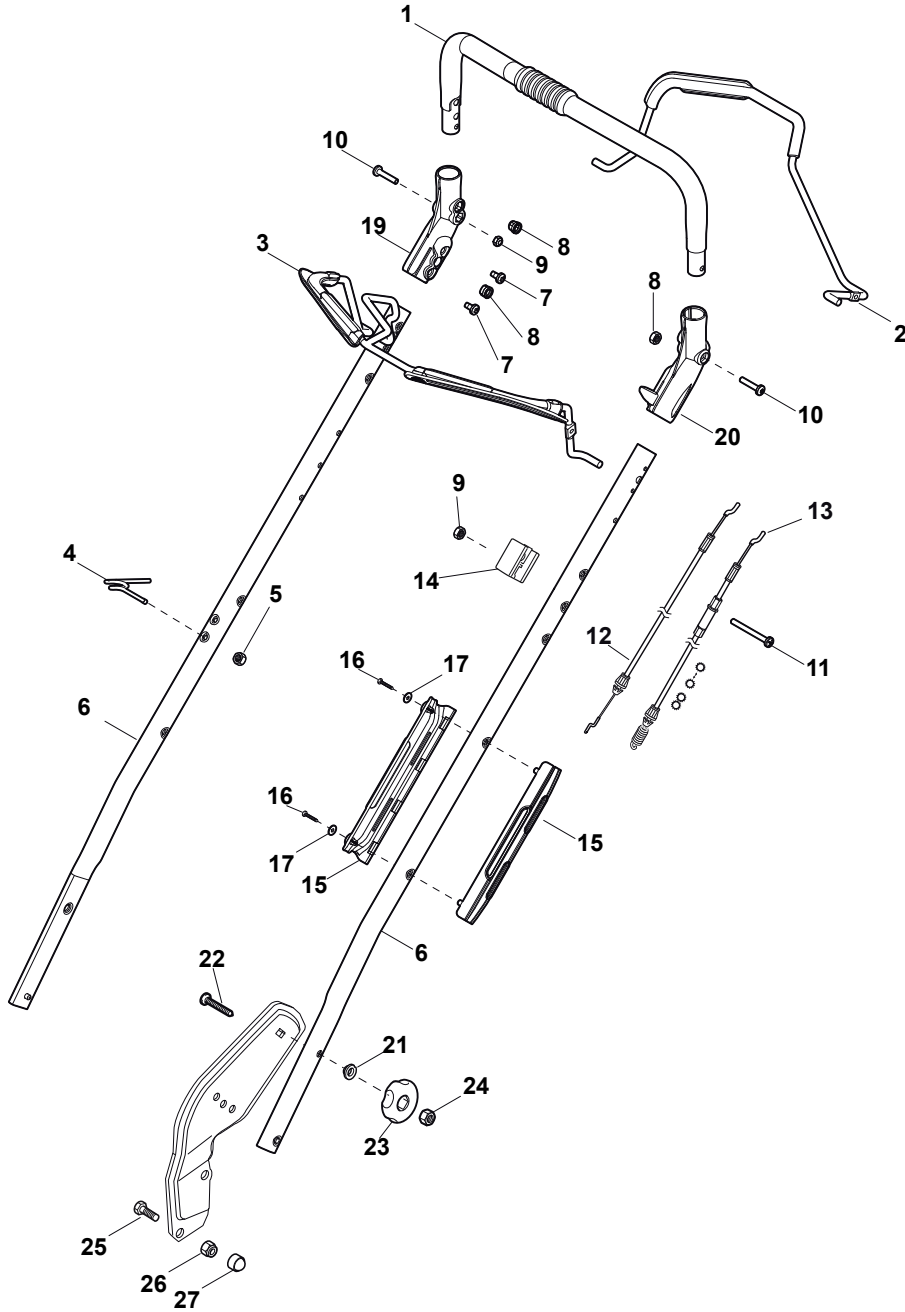

Utgåva Issue 38 - 2016		Reglage, övre Handle, Upper Part			
Pos. Fig.	Antal Q.ty	Art nr Part No	Benämning	Description	Anmärkning Notes
1	1	381006670/2	Styrrör	Handle Tube	
2	1	381003349/0	Bygel Drivning	Lever, Driving	
3	1	381003472/1	Reglagebygel	Lever, Engine Brake	Black
4	1	122430309/0	Fjäder	Spring	
5	1	112154330/0	Mutter	Nut	
6	2	381007047/0	Handtag gra överdel Dmxnp	Handle Grey Upper Part	Grey
7	4	112735662/1	Skruv	Screw	
8	4	322041967/1	Bussning	Bushing	
9	3	112154510/0	Mutter	Nut	
10	2	112728721/0	Skruv	Screw	
11	1	112727786/0	Skruv	Screw	
12	1	181030101/0	Motorbromswire	Cable, Thread Engine Brake	
13	1	381030098/0	Kopplingswire	Dirve Cable	for FIX Rpm
14	1	322551639/0	Plat	Fixed Plate	
15	2	322806644/0	Skydd	Protection	
16	2	112727812/0	Skruv	Screw	
17	2	112523000/1	Bricka	Washer	
19	1	322488301/0	Joining Bussning Ho	Joint Sleeve Grey Right	
20	1	322488303/0	Joining Bussning Va	Joining Sleeve Grey Left	
21	2	122671651/0	Bricka	Washer	
22	2	112819105/0	Skruv	Screw	
23	2	322399804/1	Mutter	Nut	
24	2	112293200/0	Mutter	Nut	
25	2	112793301/0	Skruv	Screw	
26	2	112155000/0	Mutter	Nut	
27	2	118203854/0	Lock	Cap