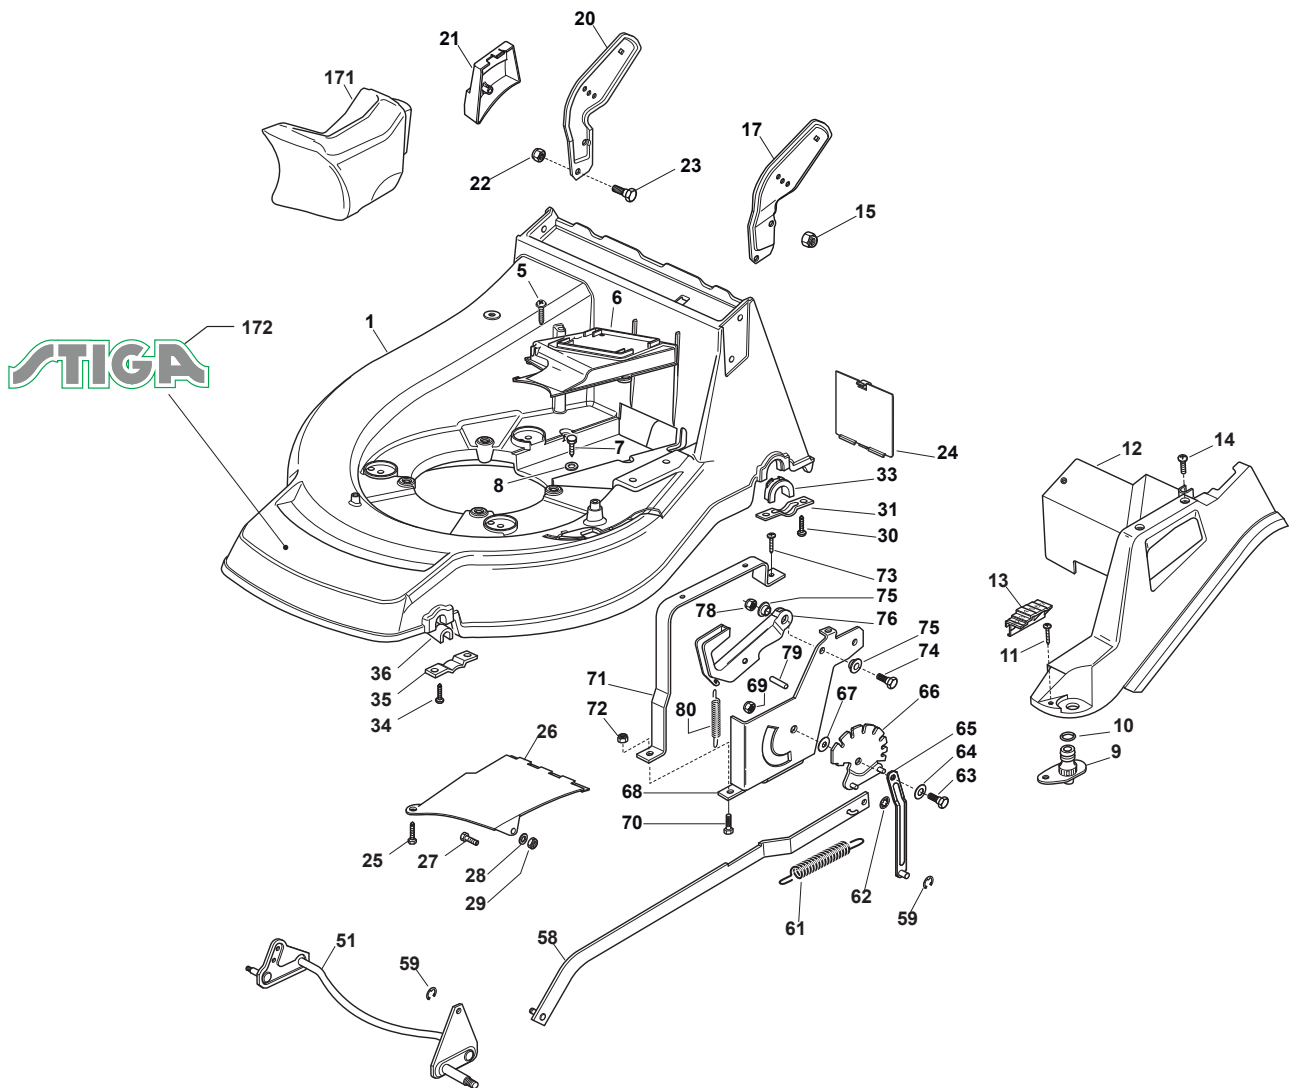

Utgåva Issue 38 - 2016		Kapa och höjdställning		Deck And Height Adjusting	
Pos. Fig.	Antal Q.ty	Art nr Part No	Benämning	Description	Anmärkning Notes
1	1	381004744/0	Chassi-gra	Grey Deck	
5	2	112728522/0	Skruv	Screw	
6	1	322060200/1	Remskydd	Belt Protection	Not For BBC Models
7	1	112731350/0	Skruv	Screw	
8	2	112523040/0	Bricka	Washer	
9	1	122034000/0	Washing Connection	Washing Connection	
10	1	119035000/0	O-Ring	Or Ring	
11	3	112728519/0	Skruv	Screw	
12	1	322060144/3	Hus	Deck, Adjustment	
13	1	122570200/0	Lasplatta	Position Plate	
14	1	112728520/0	Skruv	Screw	
15	2	112155000/0	Mutter	Nut	
17	1	322778397/1	Fäste-vä	Left Bracket	
20	1	322778396/1	Fäste-hö	Right Bracket	
21	1	122601001/0	Skydd	Right Bracket Protection	
22	2	112155000/0	Mutter	Nut	
23	2	112793301/0	Skruv	Screw	
24	1	122595352/0	Lock	Inspection Door	
25	1	112729600/0	Skruv	Screw	
26	1	322108205/1	Ledplat	Conveyor	
27	1	112789000/0	Skruv	Screw	
28	1	112523020/0	Bricka	Washer	
29	1	112154330/0	Mutter	Nut	
30	4	112731350/0	Skruv	Screw	
31	2	322545147/0	Plat	Plate	
33	2	322038407/0	Bussning	Brass	
34	4	112731350/0	Skruv	Screw	
35	2	322545156/0	Plat	Plate	
36	2	122038400/1	Bussning	Brass	
51	1	381302865/0	Axel, Framhjul	Axle, Front Wheels	
58	1	381002040/0	Höjdstyckesstag	Rod, Height Adjustment	
59	2	112000930/0	Lasring	Benzing Ring	
61	1	122446187/0	Fjäder	Spring	
62	2	112604899/0	Starlock	Crown Fastener	
63	1	122529662/0	Stift	Fulcrum Pin	
64	1	322672151/0	Bricka	Antifriction Washer	
65	1	381001269/0	Hjulaxel-bakre	Rear Wheel Axle	
66	1	381000479/2	Höjdstyckes sektor	Sector, Height Adjustment	
67	1	322672152/0	Bricka	Antifriction Washer	
68	1	322785109/0	Fäste	Support, Height Adjustment	
69	1	112155000/0	Mutter	Nut	
70	2	112793301/0	Skruv	Screw	
71	1	322785113/0	Handtagsstöd	Handle Support	
72	2	112293201/0	Mutter	Nut	
73	1	112729600/0	Skruv	Screw	
74	1	112793301/0	Skruv	Screw	
75	2	125038002/1	Bussning	Bushing	
76	1	322393611/2	Höjdställningsspak	Height Adjustment Handle	
78	1	112293201/0	Mutter	Nut