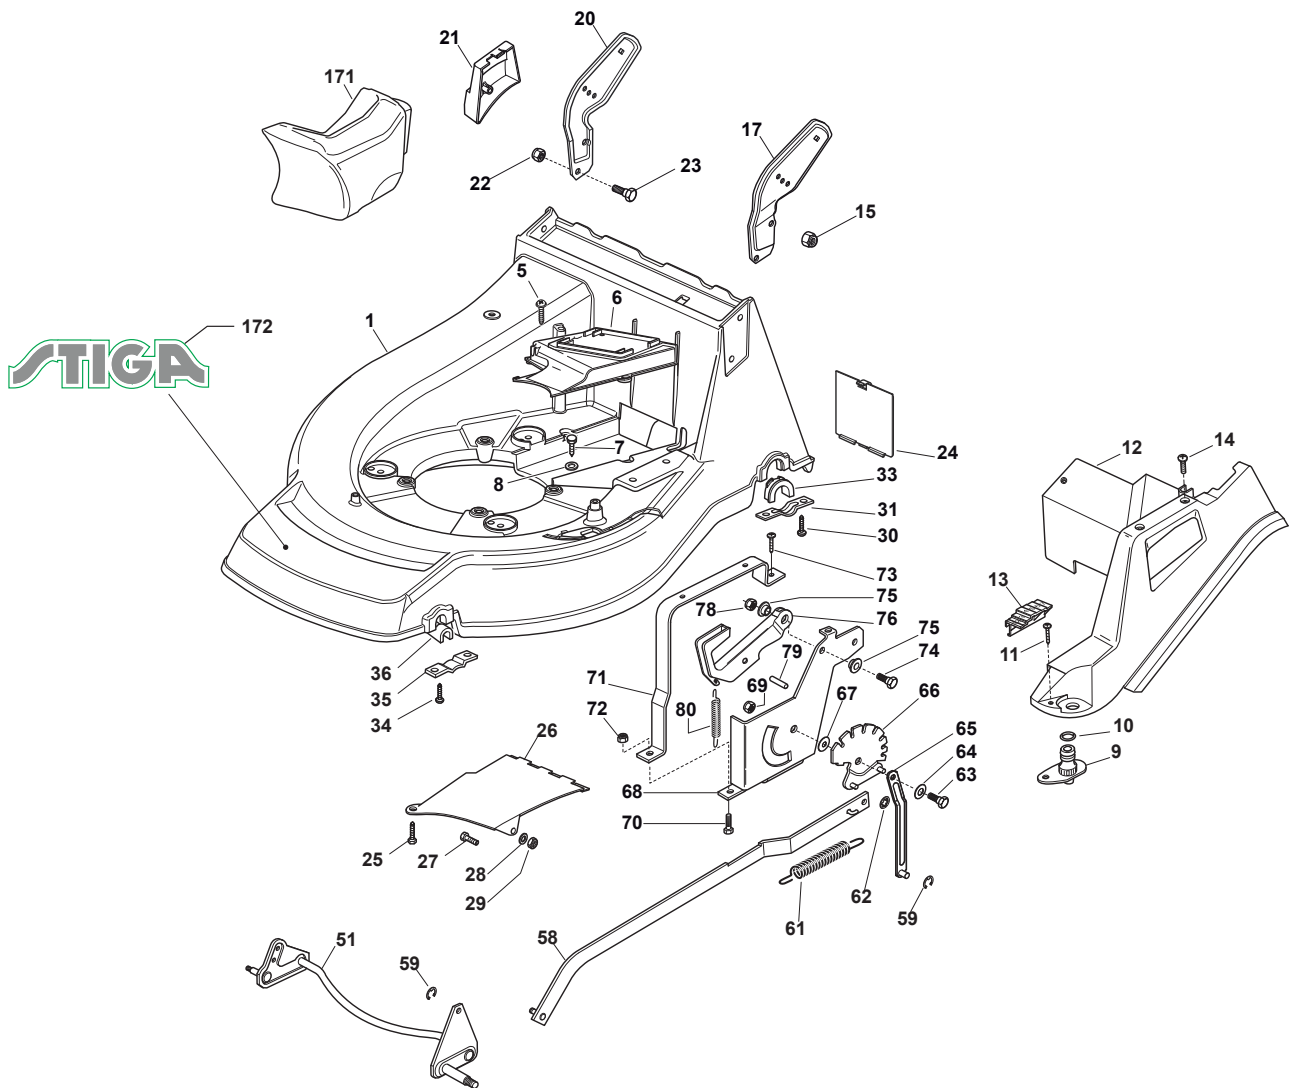

Utgåva Issue 38 - 2016		Kapa och höjdställning Deck And Height Adjusting			
Pos. Fig.	Antal Q.ty	Art nr Part No	Benämning	Description	Anmärkning Notes
79	1	112622640/0	Spännstift	Pin	
80	1	122446175/0	Fjäder	Spring	
171	1	322140224/1	Mulcherinsats	Cap	
172	1	114367494/2	Dekal STIGA logo	Label STIGA logo