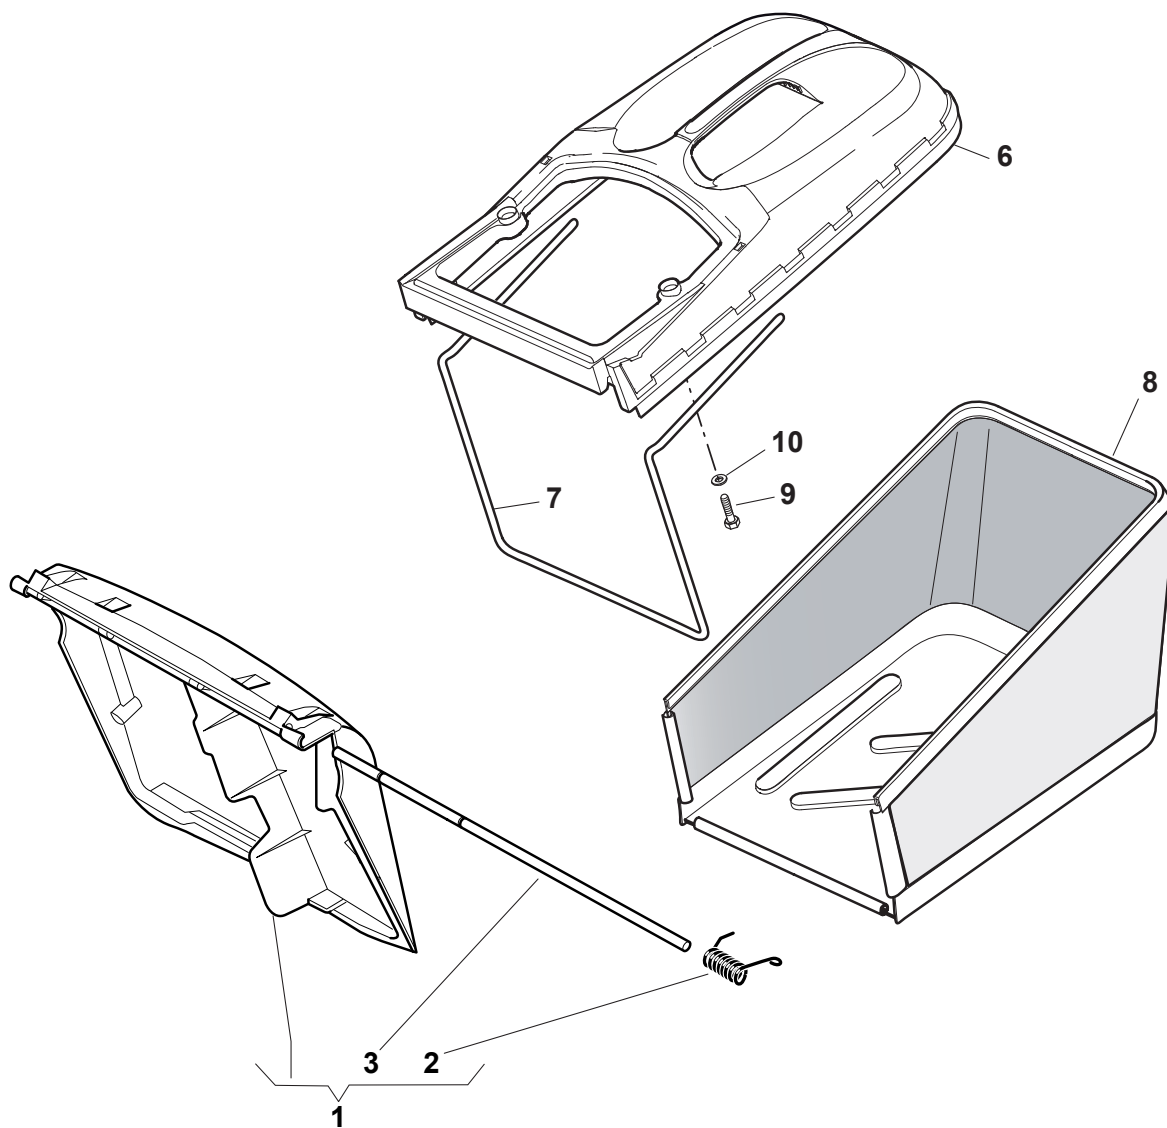

Utgåva Issue 38 - 2016		Gräsuppsamlare Grass-Catcher			
Pos. Fig.	Antal Q.ty	Art nr Part No	Benämning	Description	Anmärkning Notes
1	1	381008142/0	Lucka - gul	Stone Guard, Yellow	Yellow
2	1	122451000/0	Fjäder	Spring	
3	1	122517856/1	Stift	Pin	
6	1	322486102/0	Uppsamlarlock	Fabrix/Plastic Grassc. Upper P	
7	1	122608526/0	Förstärkningsbygel	Grasscatch. Lower Stiffening A	
8	1	181002212/0	Uppsamlings säck	Box, Fabric	
9	2	112728680/0	Skruv	Screw	
10	2	112523050/0	Bricka	Washer