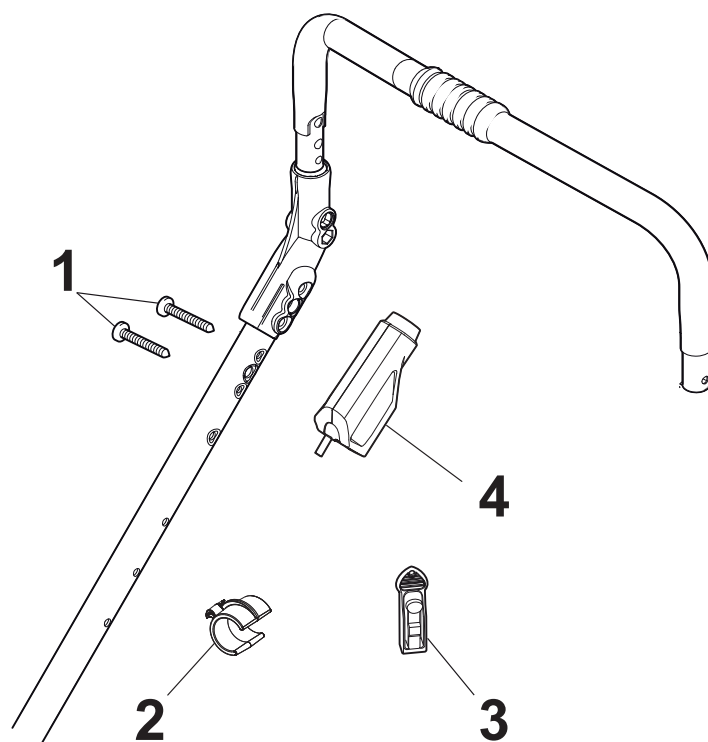

Battery for B&S 675-775 IS (fix RPM)