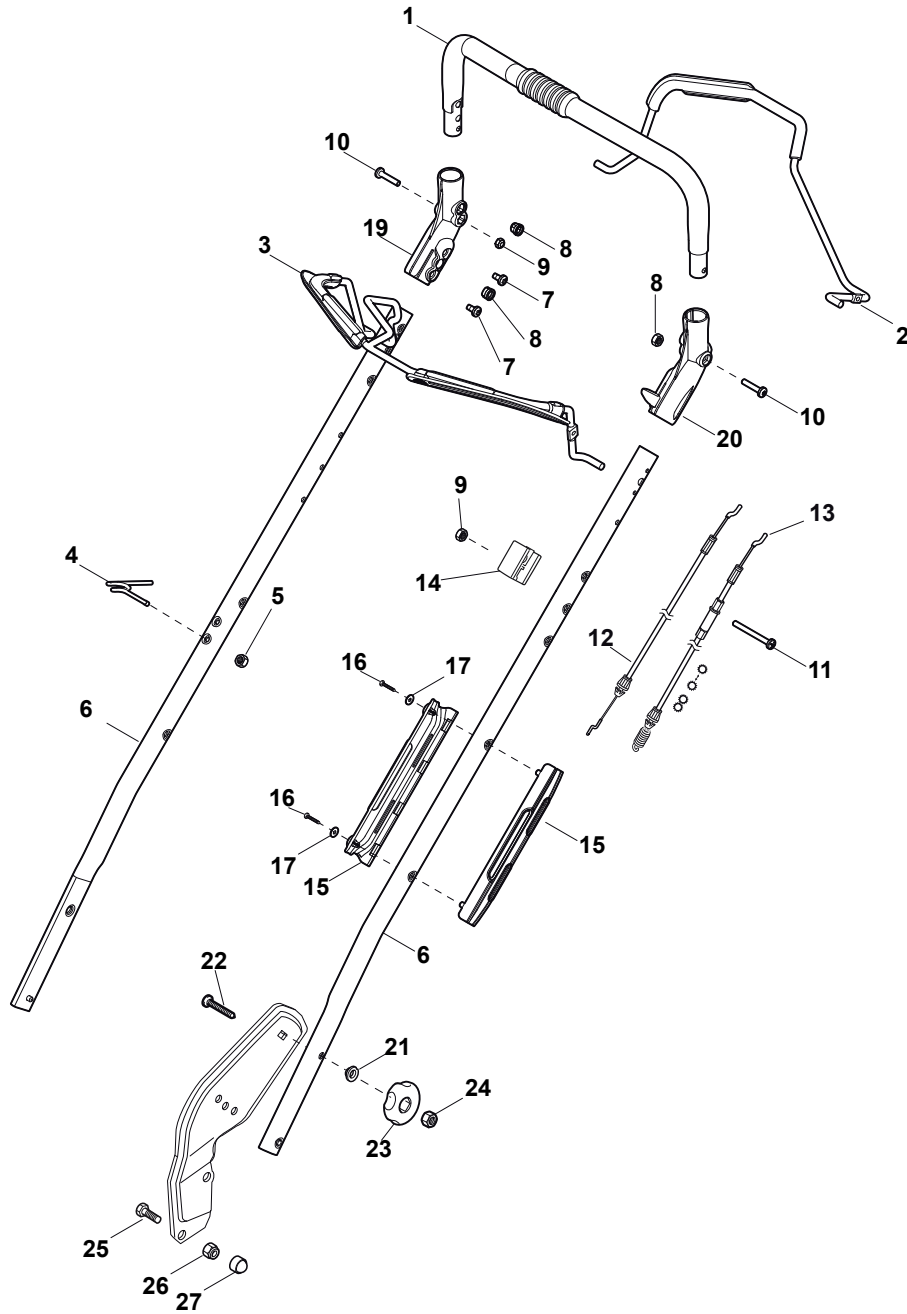

Utgåva Issue 38 - 2016		Reglage, övre Handle, Upper Part			
Pos. Fig.	Antal Q.ty	Art nr Part No	Benämning	Description	Anmärkning Notes
1	1	381006670/2	Styrrör	Handle Tube	
2	1	381003349/0	Bygel Drivning	Lever, Driving	
3	1	381003472/1	Reglagebygel	Lever, Engine Brake	Black
4	1	122430309/0	Fjäder	Spring	
5	1	112154330/0	Mutter	Nut	
6	2	381007047/0	Handtag gra överdel Dmxdp	Handle Grey Upper Part	Grey
7	4	112735662/1	Skruv	Screw	
8	4	322041967/1	Bussning	Bushing	
9	3	112154510/0	Mutter	Nut	
10	2	112728721/0	Skruv	Screw	
11	1	112727786/0	Skruv	Screw	
12	1	181030101/0	Motorbromswire	Cable, Thread Engine Brake	
13	1	381030098/0	Kopplingswire	Dirve Cable	for FIX Rpm
14	1	322551639/0	Plat	Fixed Plate	
15	2	322806644/0	Skydd	Protection	
16	2	112727812/0	Skruv	Screw	
17	2	112523000/1	Bricka	Washer	
19	1	322488301/0	Joining Bussning Ho	Joint Sleeve Grey Right	
20	1	322488303/0	Joining Bussning Va	Joining Sleeve Grey Left	
21	2	122671651/0	Bricka	Washer	
22	2	112819105/0	Skruv	Screw	
23	2	322399804/1	Mutter	Nut	
24	2	112293200/0	Mutter	Nut	
25	2	112793301/0	Skruv	Screw	
26	2	112155000/0	Mutter	Nut	
27	2	118203854/0	Lock	Cap