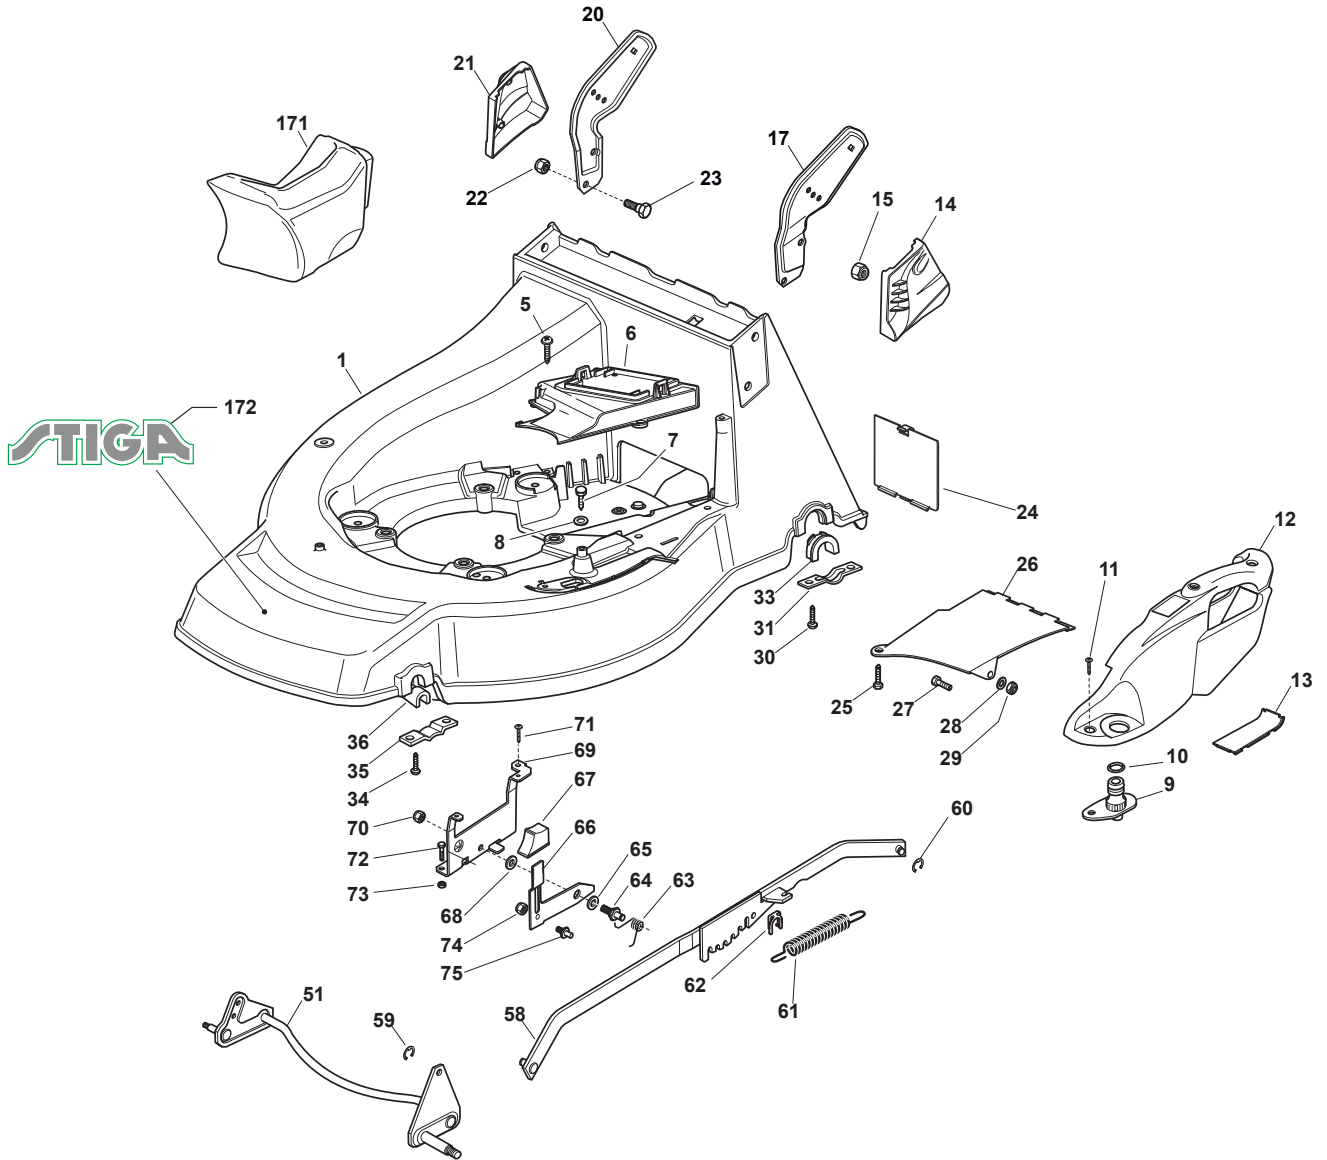

Utgåva Issue 38 - 2016		Kapa och höjdställning		Deck And Height Adjusting	
Pos. Fig.	Antal Q.ty	Art nr Part No	Benämning	Description	Anmärkning Notes
1	1	381004743/1	Chassi-gra	Grey Deck	
5	2	112728522/0	Skruv	Screw	
6	1	322060221/0	Remskydd	Belt Protection	
7	1	112731350/0	Skruv	Screw	
8	2	112523040/0	Bricka	Washer	
9	1	122034000/0	Washing Connection	Washing Connection	
10	1	119035000/0	O-Ring	Or Ring	
11	3	112728520/0	Skruv	Screw	
12	1	122060146/0	Kapa	Deck, Adjustment	
13	1	122546070/0	Plat	Plate	
14	1	322601003/0	Skydd	Protection	
15	2	112155000/0	Mutter	Nut	
17	1	322778397/1	Fäste-vä	Left Bracket	
20	1	322778396/1	Fäste-hö	Right Bracket	
21	1	322601002/1	Skydd Höger	Protection, Right	
22	2	112155000/0	Mutter	Nut	
23	2	112793301/0	Skruv	Screw	
24	1	122595352/0	Lock	Inspection Door	
25	1	112731350/0	Skruv	Screw	
26	1	322108205/1	Ledplat	Conveyor	
27	1	112789000/0	Skruv	Screw	
28	1	112523020/0	Bricka	Washer	
29	1	112154330/0	Mutter	Nut	
30	4	112731350/0	Skruv	Screw	
31	2	322545147/0	Plat	Plate	
33	2	322038407/0	Bussning	Brass	
34	4	112731350/0	Skruv	Screw	
35	2	322545156/0	Plat	Plate	
36	2	122038400/1	Bussning	Brass	
51	1	381302865/0	Axel, Framhjul	Axle, Front Wheels	
58	1	381002039/1	Höjdstilleringsstag	Rod, Height Adjustment	
59	1	112000930/0	Lasring	Benzing Ring	
60	1	112000930/0	Lasring	Benzing Ring	
61	1	122446187/0	Fjäder	Spring	
62	1	112436051/0	Plat	Plate	
63	1	122446176/1	Fjäder	Spring	
64	1	122517880/1	Stift	Pin	
65	1	322672152/0	Bricka	Antifriction Washer	
66	1	322322829/1	Höjdställningsspak	Lever, Height Adjustment	
67	1	122602000/0	Tryckknapp	Lever Control Button	
68	1	322672151/0	Bricka	Antifriction Washer	
69	1	322785115/0	Fäste	Support, Height Adjustment	
70	1	112155000/0	Mutter	Nut	
71	1	112729600/0	Skruv	Screw	
72	2	112793101/0	Skruv	Screw	
73	2	112293201/0	Mutter	Nut	
74	1	112154510/0	Mutter	Nut	
75	1	122519746/0	Stift	Pin	
171	1	322140224/1	Mulcherinsats	Cap