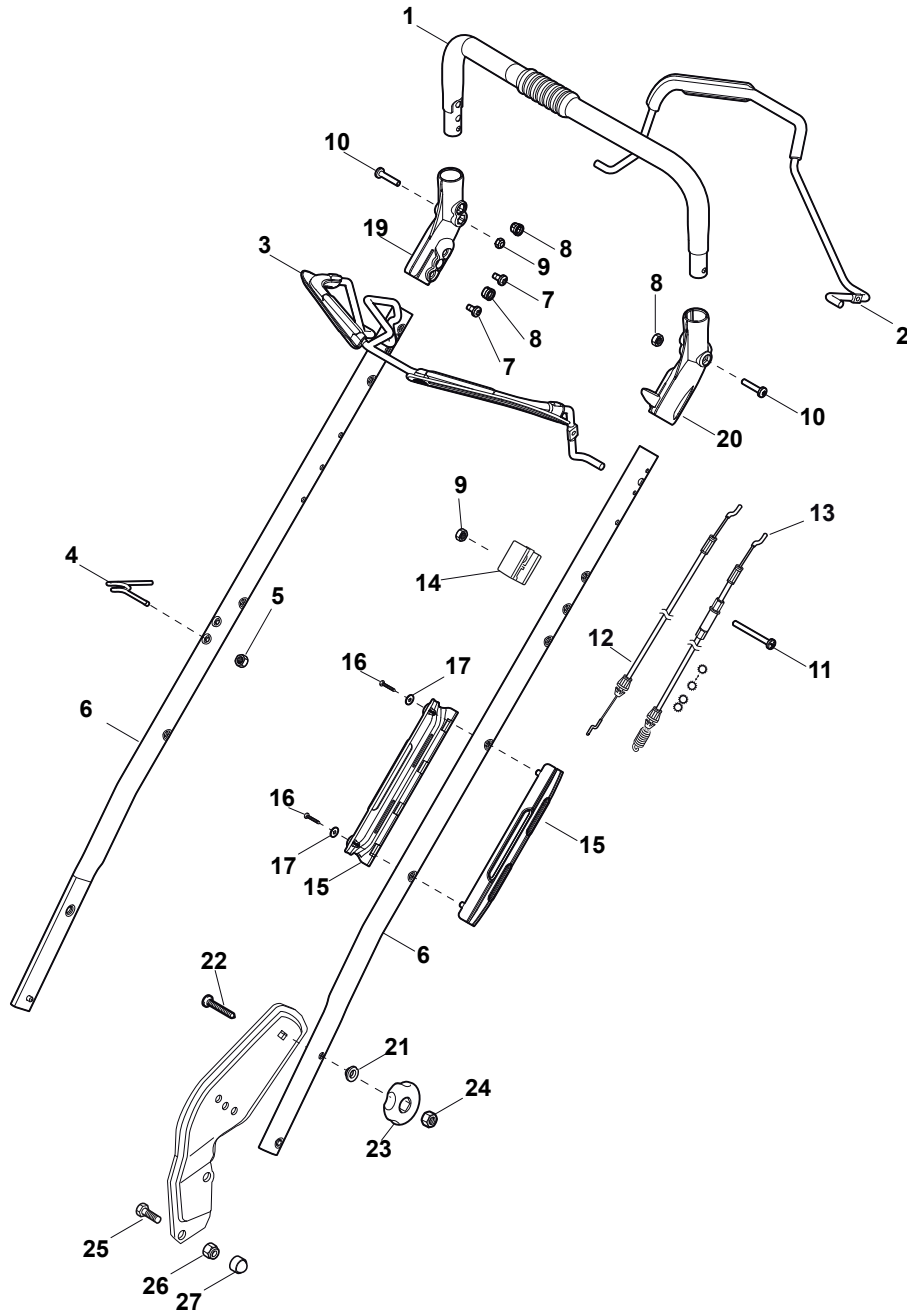

Utgåva Issue 38 - 2016		Reglage, övre Handle, Upper Part			
Pos. Fig.	Antal Q.ty	Art nr Part No	Benämning	Description	Anmärkning Notes
1	1	381006670/2	Styrrör	Handle Tube	
2	1	381003349/0	Bygel Drivning	Lever, Driving	
3	1	381003472/1	Reglagebygel	Lever, Engine Brake	Black
4	1	122430309/0	Fjäder	Spring	
5	1	112154330/0	Mutter	Nut	
6	2	381007047/0	Handtag gra överdel Dmxnp	Handle Grey Upper Part	Grey
7	4	112735662/1	Skruv	Screw	
8	4	322041967/1	Bussning	Bushing	
9	3	112154510/0	Mutter	Nut	
10	2	112728721/0	Skruv	Screw	
11	1	112727786/0	Skruv	Screw	
12	1	181030101/0	Motorbromswire	Cable, Thread Engine Brake	
13	1	381030098/0	Kopplingswire	Dirve Cable	for FIX Rpm
14	1	322551639/0	Plat	Fixed Plate	
15	2	322806644/0	Skydd	Protection	
16	2	112727812/0	Skruv	Screw	
17	2	112523000/1	Bricka	Washer	
19	1	322488301/0	Joining Bussning Ho	Joint Sleeve Grey Right	
20	1	322488303/0	Joining Bussning Va	Joining Sleeve Grey Left	
21	2	122671651/0	Bricka	Washer	
22	2	112819105/0	Skruv	Screw	
23	2	322399804/1	Mutter	Nut	
24	2	112293200/0	Mutter	Nut	
25	2	112793301/0	Skruv	Screw	
26	2	112155000/0	Mutter	Nut	
27	2	118203854/0	Lock	Cap