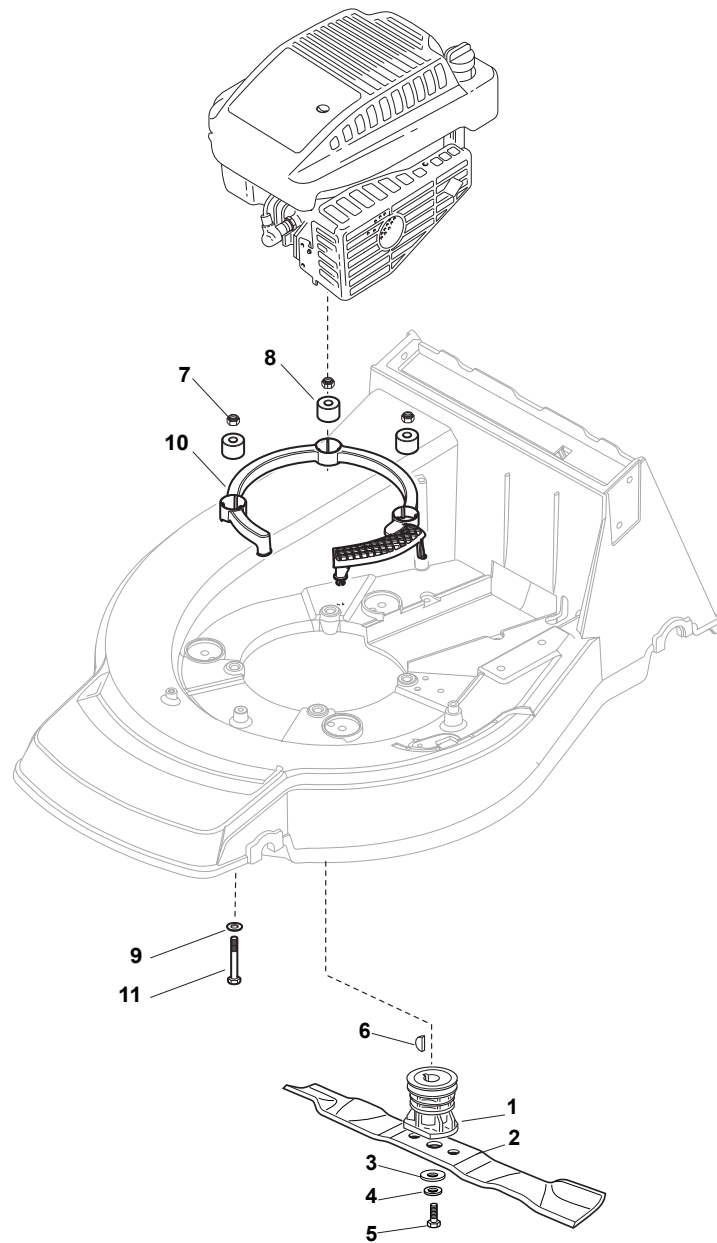

Utgåva Issue 38 - 2016		Kniv Blade			
Pos. Fig.	Antal Q.ty	Art nr Part No	Benämning	Description	Anmärkning Notes
1	1	122465638/1	Knivfäste	Hub With Pulley, Crankshaft Ø 22.2	
2	1	181004366/2	Kniv	Blade	
3	1	122160400/0	Fjäderbricka	Elastic Disc	
4	1	112523080/0	Bricka	Washer	
5	1	112736815/0	Skruv	Screw	
6	1	112139100/0	Kil	Key	
7	3	112154210/0	Mutter	Nut	
8	3	122170835/0	Distans	Spacer	
9	3	112521350/0	Bricka	Washer	
10	1	322170964/0	Skydd	Protection	
11	3	112692050/0	Skruv	Screw