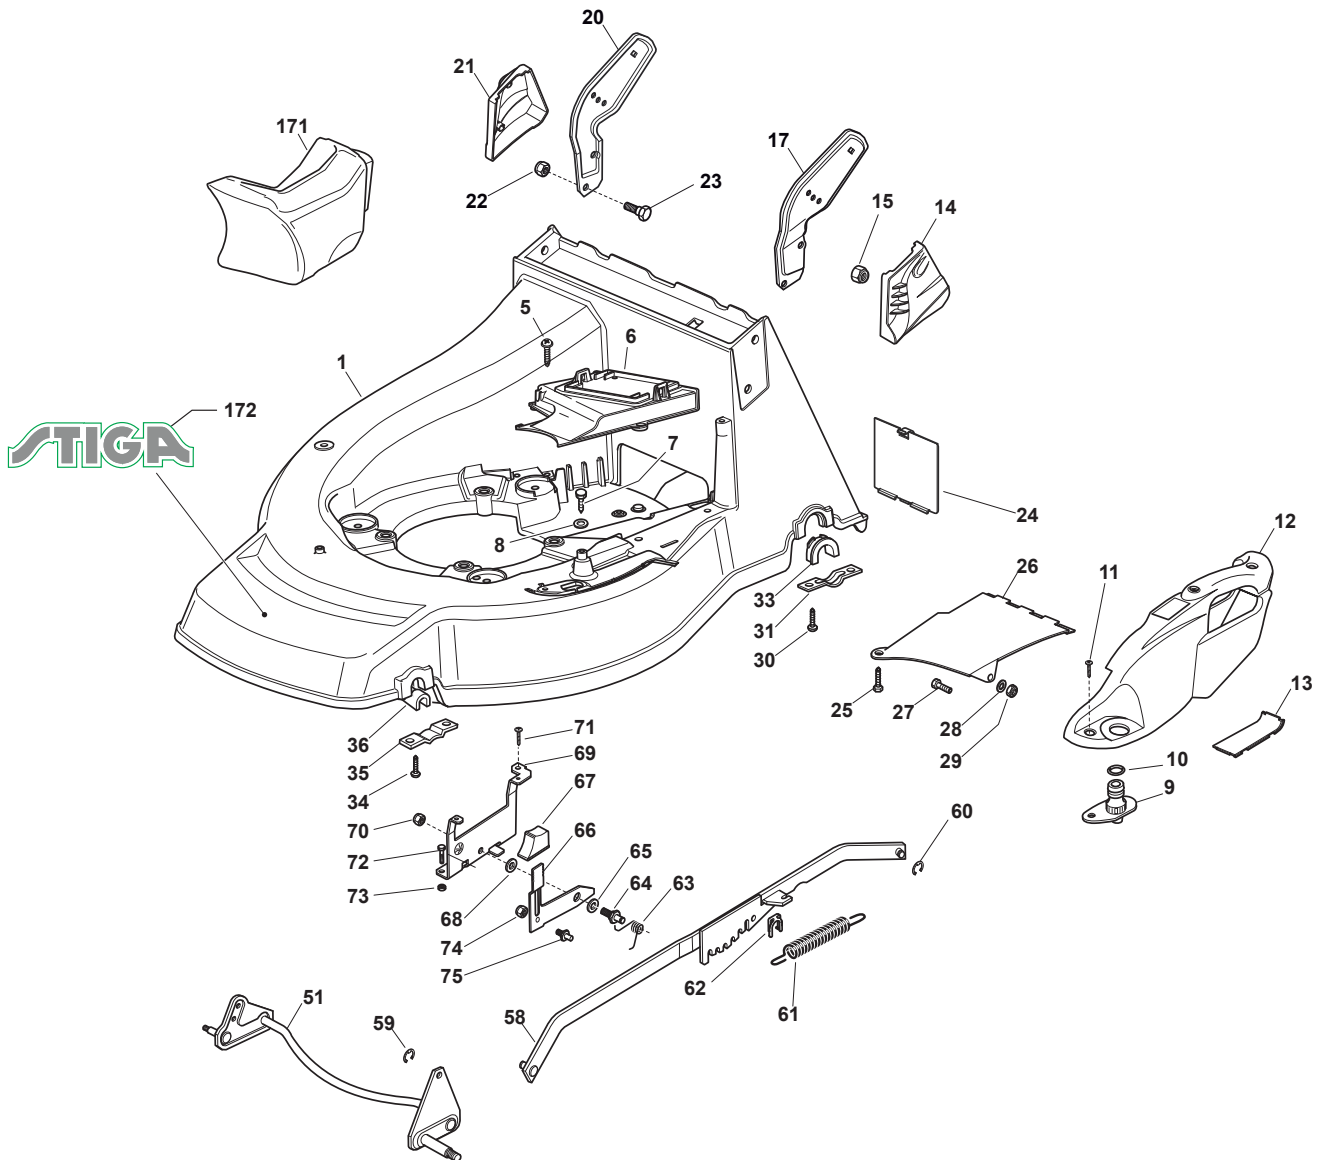

Utgåva Issue 38 - 2016		Kapa och höjdställning		Deck And Height Adjusting	
Pos. Fig.	Antal Q.ty	Art nr Part No	Benämning	Description	Anmärkning Notes
1	1	381004743/1	Chassi-gra	Grey Deck	
5	2	112728522/0	Skruv	Screw	
6	1	322060221/0	Remskydd	Belt Protection	
7	1	112731350/0	Skruv	Screw	
8	2	112523040/0	Bricka	Washer	
9	1	122034000/0	Washing Connection	Washing Connection	
10	1	119035000/0	O-Ring	Or Ring	
11	3	112728520/0	Skruv	Screw	
12	1	122060146/0	Kapa	Deck, Adjustment	
13	1	122546070/0	Plat	Plate	
14	1	322601003/0	Skydd	Protection	
15	2	112155000/0	Mutter	Nut	
17	1	322778397/1	Fäste-vä	Left Bracket	
20	1	322778396/1	Fäste-hö	Right Bracket	
21	1	322601002/1	Skydd Höger	Protection, Right	
22	2	112155000/0	Mutter	Nut	
23	2	112793301/0	Skruv	Screw	
24	1	122595352/0	Lock	Inspection Door	
25	1	112731350/0	Skruv	Screw	
26	1	322108205/1	Ledplat	Conveyor	
27	1	112789000/0	Skruv	Screw	
28	1	112523020/0	Bricka	Washer	
29	1	112154330/0	Mutter	Nut	
30	4	112731350/0	Skruv	Screw	
31	2	322545147/0	Plat	Plate	
33	2	322038407/0	Bussning	Brass	
34	4	112731350/0	Skruv	Screw	
35	2	322545156/0	Plat	Plate	
36	2	122038400/1	Bussning	Brass	
51	1	381302865/0	Axel, Framhjul	Axle, Front Wheels	
58	1	381002039/1	Höjdställningsstag	Rod, Height Adjustment	
59	1	112000930/0	Lasring	Benzing Ring	
60	1	112000930/0	Lasring	Benzing Ring	
61	1	122446187/0	Fjäder	Spring	
62	1	112436051/0	Plat	Plate	
63	1	122446176/1	Fjäder	Spring	
64	1	122517880/1	Stift	Pin	
65	1	322672152/0	Bricka	Antifriction Washer	
66	1	322322829/1	Höjdställningsspak	Lever, Height Adjustment	
67	1	122602000/0	Tryckknapp	Lever Control Button	
68	1	322672151/0	Bricka	Antifriction Washer	
69	1	322785115/0	Fäste	Support, Height Adjustment	
70	1	112155000/0	Mutter	Nut	
71	1	112729600/0	Skruv	Screw	
72	2	112793101/0	Skruv	Screw	
73	2	112293201/0	Mutter	Nut	
74	1	112154510/0	Mutter	Nut	
75	1	122519746/0	Stift	Pin	
171	1	322140224/1	Mulcherinsats	Cap