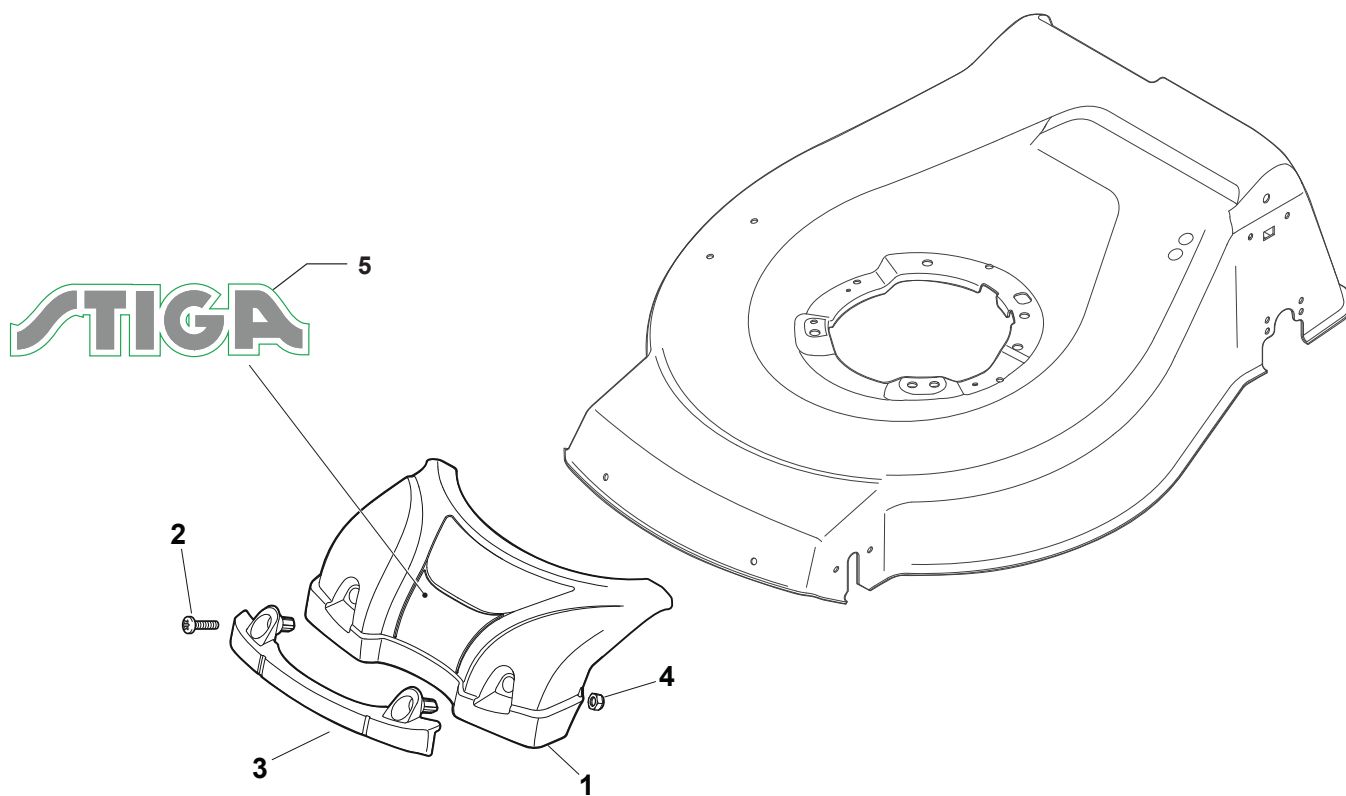

Utgåva Issue 39 - 2016		Mask			
Pos. Fig.	Antal Q.ty	Art nr Part No	Benämning	Description	Anmärkning Notes
1	1	322226196/0	Front Stiga gra	Mask, Grey	
2	2	112727799/0	Skruv	Screw	
3	1	322393639/0	Handtag, främre Gra	Handle, Grey	
4	2	112154510/0	Mutter	Nut	
5	1	114367494/2	Dekal STIGA logo	Label STIGA logo