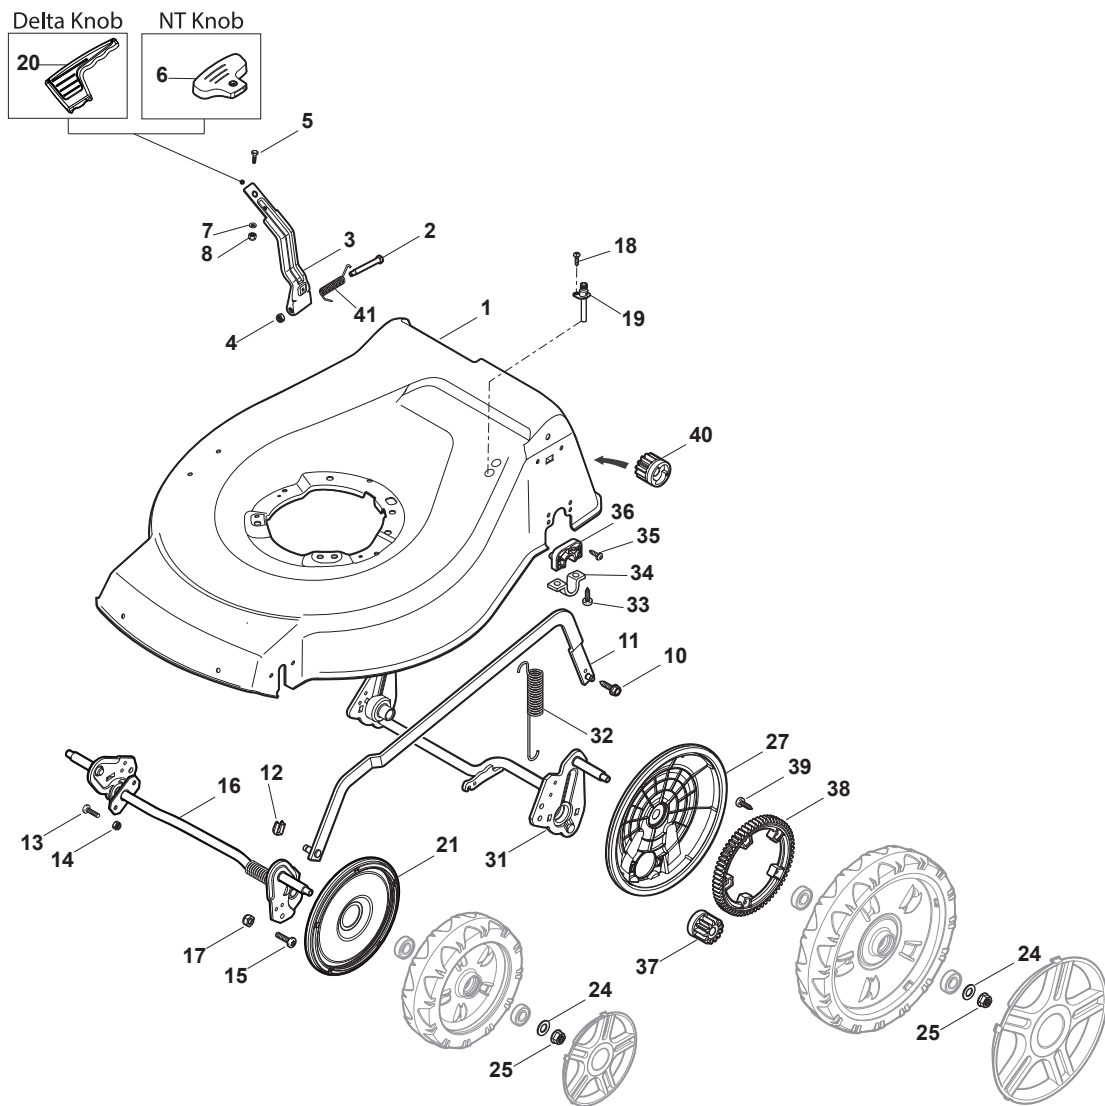

Utgåva Issue 39 - 2016		Kapa och höjdställning		Deck And Height Adjusting	
Pos. Fig.	Antal Q.ty	Art nr Part No	Benämning	Description	Anmärkning Notes
1	1	381004732/0	Chassi-gra	Grey Deck	
2	1	122534131/0	Stift	Pin	
3	1	381003398/0	Höjdställningsspak	Lever, Height Adjustment	Galvanized - Black
3	1	381003399/0	Höjdställningsspak	Lever, Height Adjustment	Galvanized - White
4	1	112154510/0	Mutter	Nut	
5	1	112788512/0	Skruv	Screw	
6	1	322394503/0	Knopp.Kontroll.Spak Svart.	Knob	NT Knob
7	1	112521310/0	Bricka	Washer	
8	1	112150000/0	Mutter	Nut	
10	1	122943013/0	Skruv	Screw	
11	1	381002032/0	Höjdställningsstag	Rod, Height Adjustment	
12	1	112436051/0	Plat	Plate	
13	3	112727803/0	Skruv	Screw	
15	1	112727801/0	Skruv	Screw	
16	1	381002887/1	Hjulaxel-fram	Front Wheel Axle	
17	1	112154510/0	Mutter	Nut	
18	1	112728450/0	Skruv	Screw	
19	1	322034002/0	Tvättanslutning Nt (Svart)	Washing Connection	
20	1	322394522/0	Knopp.Kontroll.Spak Svart.	Knob	Delta Knob
21	2	322600145/0	Hjulskydd	Protection, Wheel	
24	4	112521350/0	Bricka	Washer	
25	4	112155000/0	Mutter	Nut	
27	2	322600208/0	Hjulskydd	Protection, Wheel	
31	1	381302835/1	Hjulaxel-bakre	Axle, Rear Wheels	
32	1	122450460/0	Fjäder	Spring	
33	4	112728697/0	Skruv	Screw	
34	2	322545152/0	Plat	Plate	
35	4	112728697/0	Skruv	Screw	
36	2	322785304/1	Fäste	Support	
37	1	122570134/0	Drev	Left Pinion	
38	2	322120115/0	Drev	Wheels Crown	
39	6	112728706/0	Skruv	Screw	
40	1	122570133/0	Drev	Right Pinion	
41	1	122446192/0	Fjäder	Spring