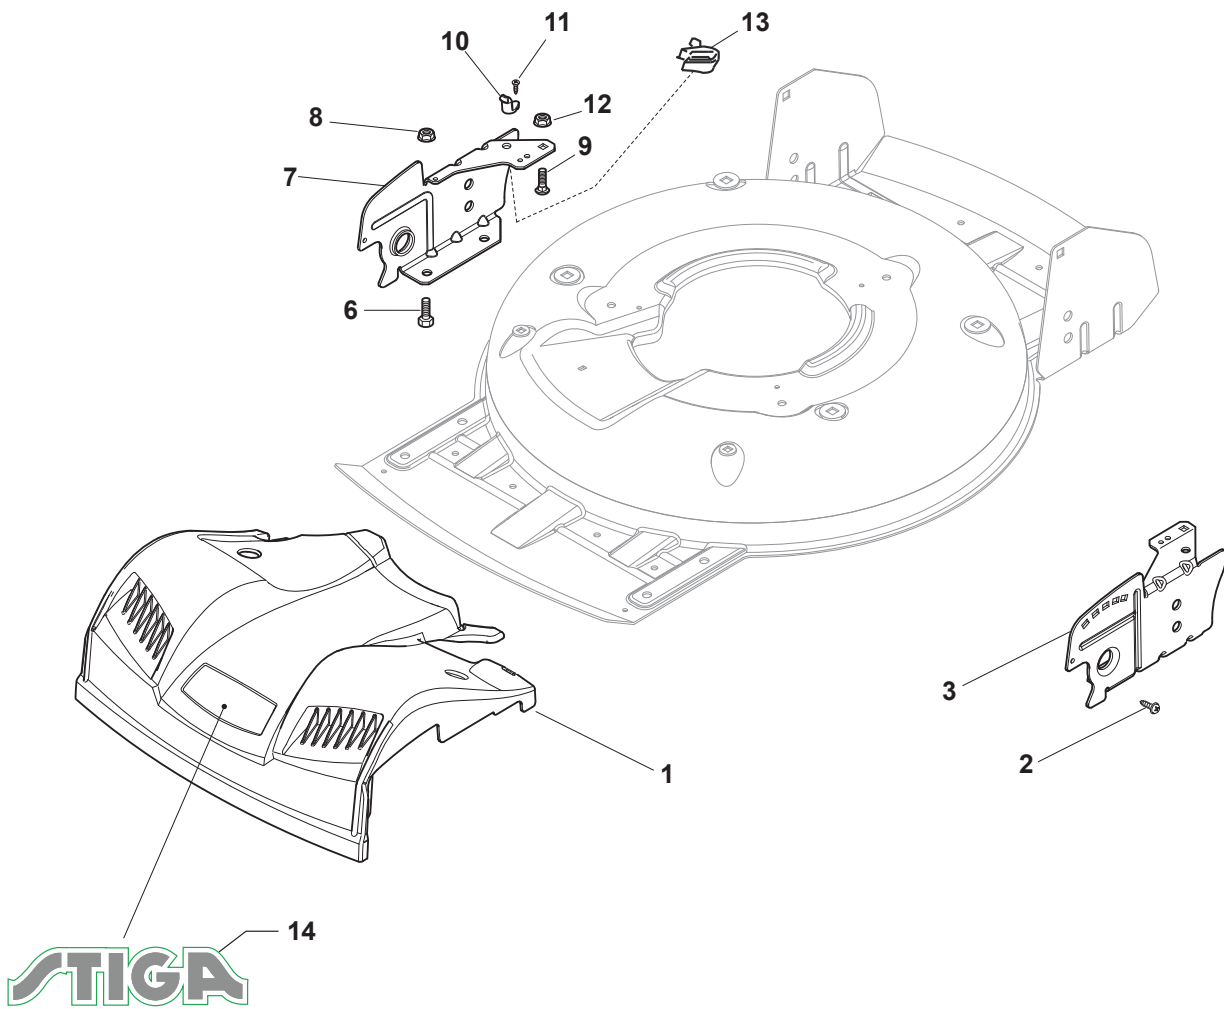

Utgåva Issue 39 - 2016		Mask			
Pos. Fig.	Antal Q.ty	Art nr Part No	Benämning	Description	Anmärkning Notes
1	1	322226197/0	Frontal gra Ncs S8000-N	Mask, Grey	
2	2	112728450/0	Skruv	Screw	
3	1	322778421/0	Fäste-vä	Left Bracket	
6	4	112792611/0	Skruv	Screw	
7	1	322778419/0	Fäste-hö	Right Bracket	
8	4	112293201/0	Mutter	Nut	
9	2	112815200/0	Skruv	Screw	
10	2	322020400/0	Kabalfäste	Fairlead	
11	2	112728523/0	Skruv	Screw	
12	2	112292102/0	Mutter	Nut	
13	2	133320506/0	Kabalfäste	Fairlead	
14	1	114367494/2	Dekal STIGA logo	Label STIGA logo