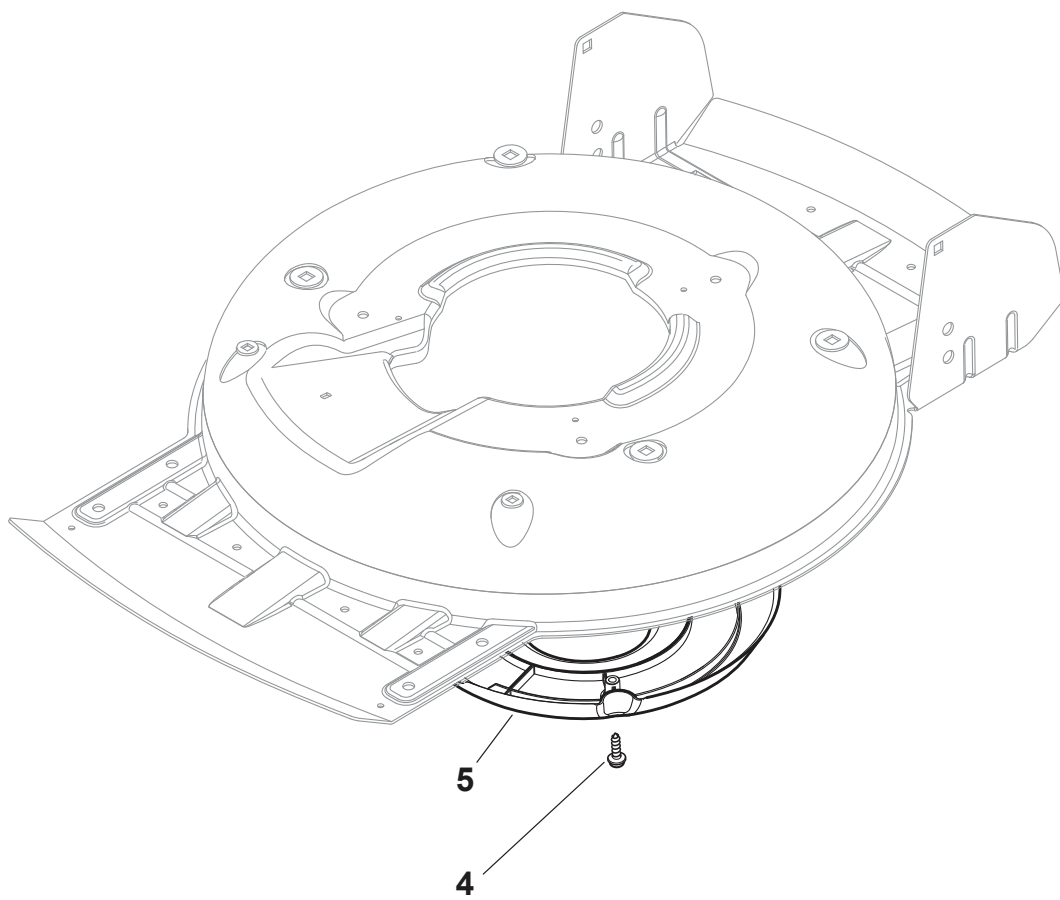

Reservdelskatalog Parts Catalogue

MULTICLIP RENTAL 50 S B

291502128/S16 - Season 2017

- Use GLOBAL GARDEN PRODUCT Genuine Spare Parts specified in the parts list for repair and/or replacement.
 - The contents described in the parts list may change due to improvement.
 - The drawings of the spare parts are only indicative and might not represent the part in question exactly.
 - The indications "right" - "left" - "front" - "rear" refer to the position of the operator when using the machine.
- When placing orders of parts for repair and/or replacement, make sure that the illustrated parts list is the one applying to the machine's year of manufacture, as shown on the identification plate attached to the machine.

www.stiga.com

Utgåva Issue 39 - 2016		Kapa och höjdställning Deck And Height Adjusting			
Pos. Fig.	Antal Q.ty	Art nr Part No	Benämning	Description	Anmärkning Notes
1	1	381004735/1	Chassi-gra	Grey Deck	
3	1	381302863/0	Axel, Framhjul	Axle, Front Wheels	
12	4	112791011/0	Skruv	Screw	
13	1	381545105/0	Plat	Left Plate	
14	4	112154510/0	Mutter	Nut	
15	1	381545104/0	Plat	Right Plate	
16	1	381302861/1	Hjulaxel-bakre	Axle, Rear Wheels	
17	2	112789000/0	Skruv	Screw	
18	1	381003323/0	Höjdställningsspak	Lever, Height Adjustment	
19	2	112154330/0	Mutter	Nut	
20	1	112293200/0	Mutter	Nut	
21	1	322399812/0	Knopp	Knob	
22	2	112735661/0	Skruv	Screw	
23	2	322551529/0	Hjulrensare	Wheels Cleaning Plate	
24	2	112521330/0	Bricka	Washer	
25	1	122033329/0	Höjdställn.stang	Rod, Height Adjustment	
26	2	112604899/0	Starlock	Crown Fastener	
27	1	122446184/0	Fjäder	Spring	