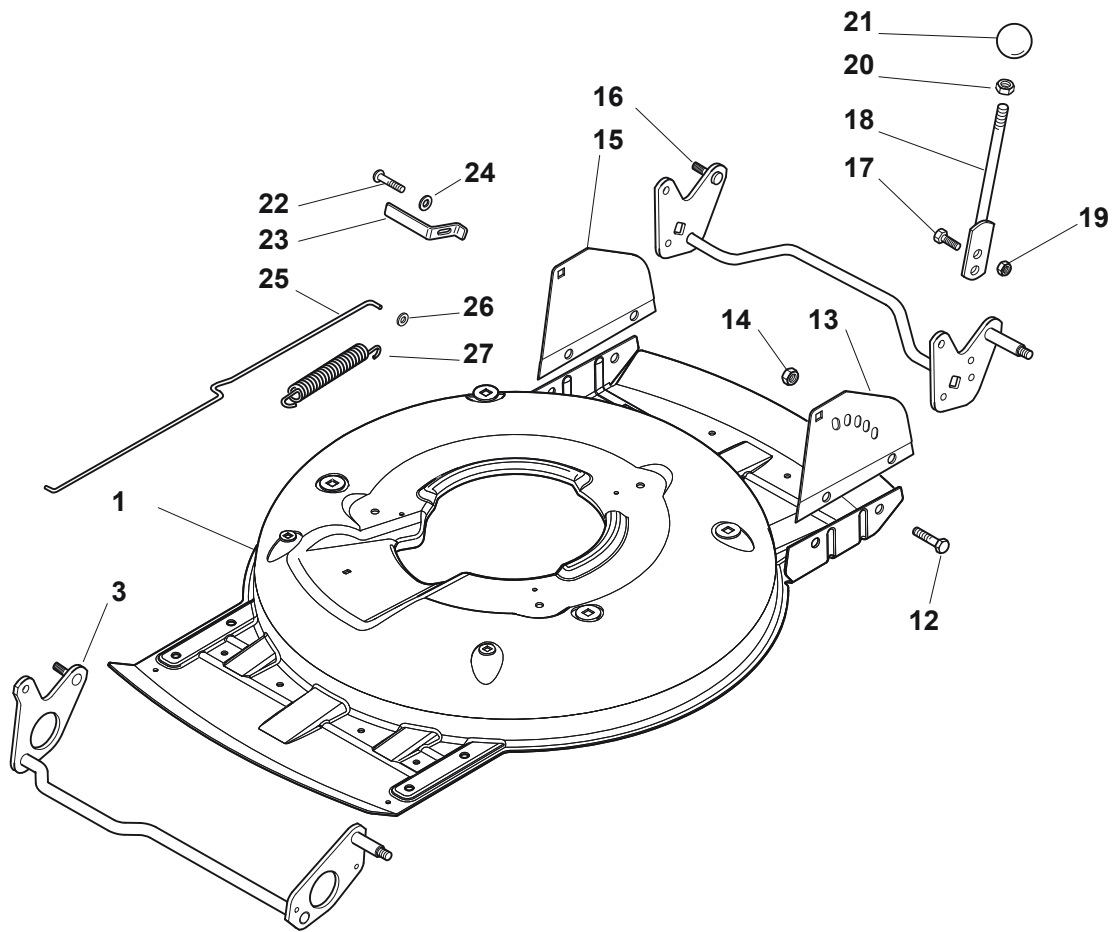

Reservdelskatalog Parts Catalogue

MULTICLIP RENTAL 50 S B

291502128/S16 - Season 2017

- Use GLOBAL GARDEN PRODUCT Genuine Spare Parts specified in the parts list for repair and/or replacement.
 - The contents described in the parts list may change due to improvement.
 - The drawings of the spare parts are only indicative and might not represent the part in question exactly.
 - The indications "right" - "left" - "front" - "rear" refer to the position of the operator when using the machine.
- When placing orders of parts for repair and/or replacement, make sure that the illustrated parts list is the one applying to the machine's year of manufacture, as shown on the identification plate attached to the machine.

www.stiga.com

Utgåva Issue 39 - 2016		Kapa och höjdställning Deck And Height Adjusting			
Pos. Fig.	Antal Q.ty	Art nr Part No	Benämning	Description	Anmärkning Notes
1	1	381004735/1	Chassi-gra	Grey Deck	
3	1	381302863/0	Axel, Framhjul	Axle, Front Wheels	
12	4	112791011/0	Skruv	Screw	
13	1	381545105/0	Plat	Left Plate	
14	4	112154510/0	Mutter	Nut	
15	1	381545104/0	Plat	Right Plate	
16	1	381302861/1	Hjulaxel-bakre	Axle, Rear Wheels	
17	2	112789000/0	Skruv	Screw	
18	1	381003323/0	Höjdställningsspak	Lever, Height Adjustment	
19	2	112154330/0	Mutter	Nut	
20	1	112293200/0	Mutter	Nut	
21	1	322399812/0	Knopp	Knob	
22	2	112735661/0	Skruv	Screw	
23	2	322551529/0	Hjulrensare	Wheels Cleaning Plate	
24	2	112521330/0	Bricka	Washer	
25	1	122033329/0	Höjdställn.stang	Rod, Height Adjustment	
26	2	112604899/0	Starlock	Crown Fastener	
27	1	122446184/0	Fjäder	Spring	