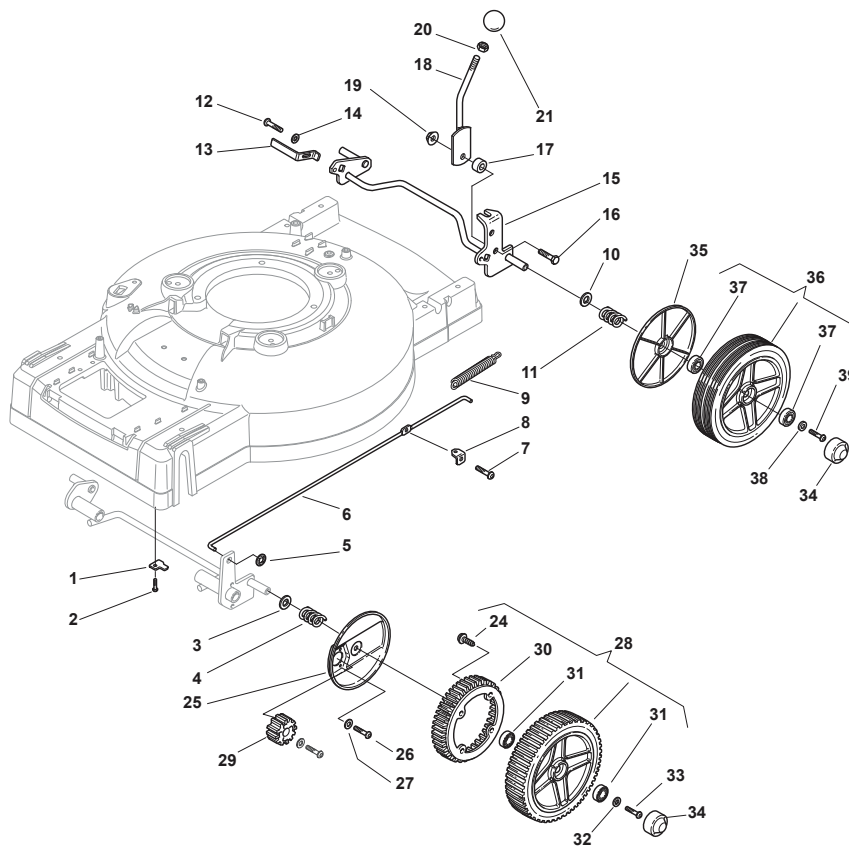

Utgåva Issue 39 - 2016		Hjul och navkapsel Wheel and Hub Cap			
Pos. Fig.	Antal Q.ty	Art nr Part No	Benämning	Description	Anmärkning Notes
1	2	322545157/1	Plat	Front Axle Plate	
2	4	112735662/1	Skruv	Screw	
3	2	122671659/0	Bricka	Washer	
4	2	122430215/0	Fjäder	Spring	
5	2	112604899/0	Starlock	Crown Fastener	
6	1	122033331/0	Höjdinställningsspak	Wheels Control Rod	
7	1	112735651/0	Skruv	Screw	
8	1	322545139/0	Plat	Plate	
9	1	122446183/0	Fjäder	Spring	
10	2	122671659/0	Bricka	Washer	
11	2	122430215/0	Fjäder	Spring	
12	2	112735661/0	Skruv	Screw	
13	2	322551529/0	Hjulrensare	Wheels Cleaning Plate	
14	2	112521330/0	Bricka	Washer	
15	1	381002835/0	Hjulaxel-bakre	Rear Wheel Axle	
16	1	112793701/0	Skruv	Screw	
17	1	122170830/0	Distans	Spacer	
18	1	381003317/0	Höjdinställningsspak	Lever, Height Adjustment	
19	1	112293201/0	Mutter	Nut	
20	1	112293200/0	Mutter	Nut	
21	1	322399812/0	Knopp	Knob	
24	4	112728210/0	Skruv	Screw	
25	2	322600129/0	Hjulskydd	Protection, Wheel	
26	4	112735661/0	Skruv	Screw	
27	4	112521330/0	Bricka	Washer	
28	2	381007367/0	Hjul	Wheel	
29	2	122570128/0	Drev	Pinion	
30	2	322120108/0	Drev	Wheels Crown	
31	4	119216038/0	Kullager 6201-2 Rs	Bearing	
32	2	112521460/0	Bricka	Washer	
33	2	112735662/1	Skruv	Screw	
34	4	322110380/0	Navkapsel	Hub Cap Black	
35	2	322600130/0	Hjulskydd	Protection, Wheel	
36	2	381007365/0	Hjul	Wheel	
37	4	119216038/0	Kullager 6201-2 Rs	Bearing	
38	2	112521460/0	Bricka	Washer	
39	2	112735662/1	Skruv	Screw