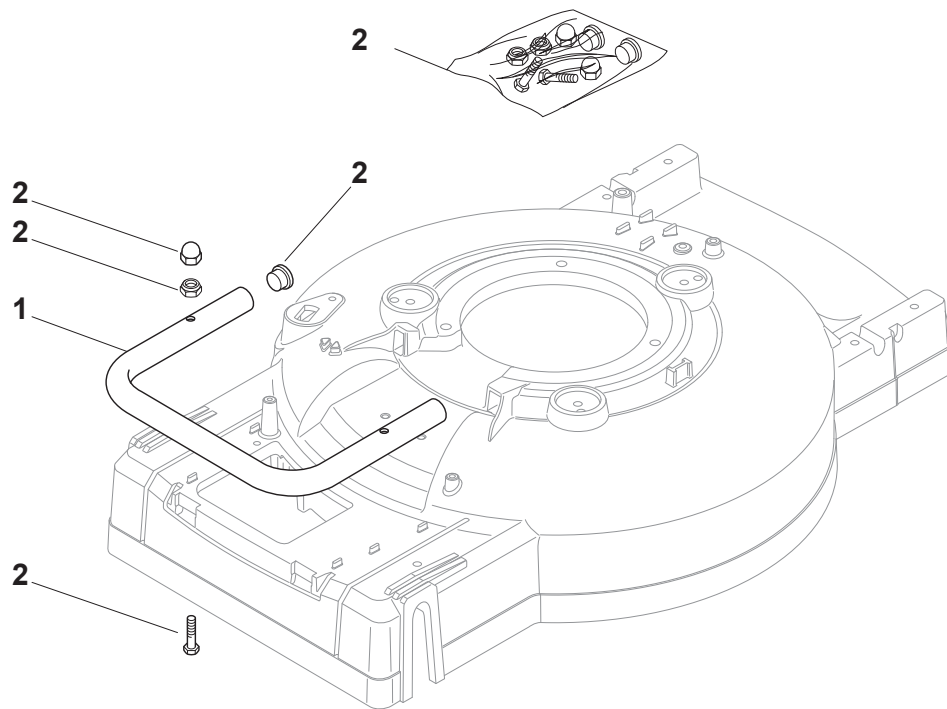

Utgåva Issue 39 - 2016		Mask			
Pos. Fig.	Antal Q.ty	Art nr Part No	Benämning	Description	Anmärkning Notes
1	1	322869713/0	Rör	Tube	
2	1	381008657/0	Skruvsats	Outfit, Screws