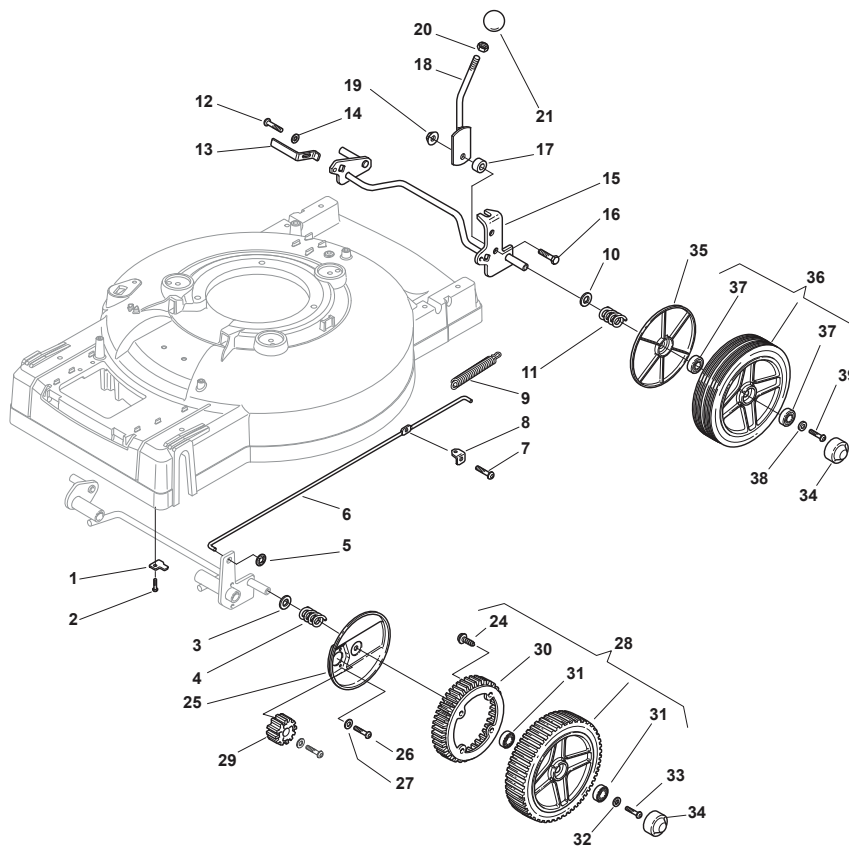

Utgåva Issue 39 - 2016		Hjul och navkapsel		Wheel and Hub Cap	
Pos. Fig.	Antal Q.ty	Art nr Part No	Benämning	Description	Anmärkning Notes
1	2	322545157/1	Plat	Front Axle Plate	
2	4	112735662/1	Skruv	Screw	
3	2	122671659/0	Bricka	Washer	
4	2	122430215/0	Fjäder	Spring	
5	2	112604899/0	Starlock	Crown Fastener	
6	1	122033331/0	Höjdinställningsspak	Wheels Control Rod	
7	1	112735651/0	Skruv	Screw	
8	1	322545139/0	Plat	Plate	
9	1	122446183/0	Fjäder	Spring	
10	2	122671659/0	Bricka	Washer	
11	2	122430215/0	Fjäder	Spring	
12	2	112735661/0	Skruv	Screw	
13	2	322551529/0	Hjulrensare	Wheels Cleaning Plate	
14	2	112521330/0	Bricka	Washer	
15	1	381002835/0	Hjulaxel-bakre	Rear Wheel Axle	
16	1	112793701/0	Skruv	Screw	
17	1	122170830/0	Distans	Spacer	
18	1	381003317/0	Höjdinställningsspak	Lever, Height Adjustment	
19	1	112293201/0	Mutter	Nut	
20	1	112293200/0	Mutter	Nut	
21	1	322399812/0	Knopp	Knob	
24	4	112728210/0	Skruv	Screw	
25	2	322600129/0	Hjulskydd	Protection, Wheel	
26	4	112735661/0	Skruv	Screw	
27	4	112521330/0	Bricka	Washer	
28	2	381007367/0	Hjul	Wheel	
29	2	122570128/0	Drev	Pinion	
30	2	322120108/0	Drev	Wheels Crown	
31	4	119216038/0	Kullager 6201-2 Rs	Bearing	
32	2	112521460/0	Bricka	Washer	
33	2	112735662/1	Skruv	Screw	
34	4	322110380/0	Navkapsel	Hub Cap Black	
35	2	322600130/0	Hjulskydd	Protection, Wheel	
36	2	381007365/0	Hjul	Wheel	
37	4	119216038/0	Kullager 6201-2 Rs	Bearing	
38	2	112521460/0	Bricka	Washer	
39	2	112735662/1	Skruv	Screw