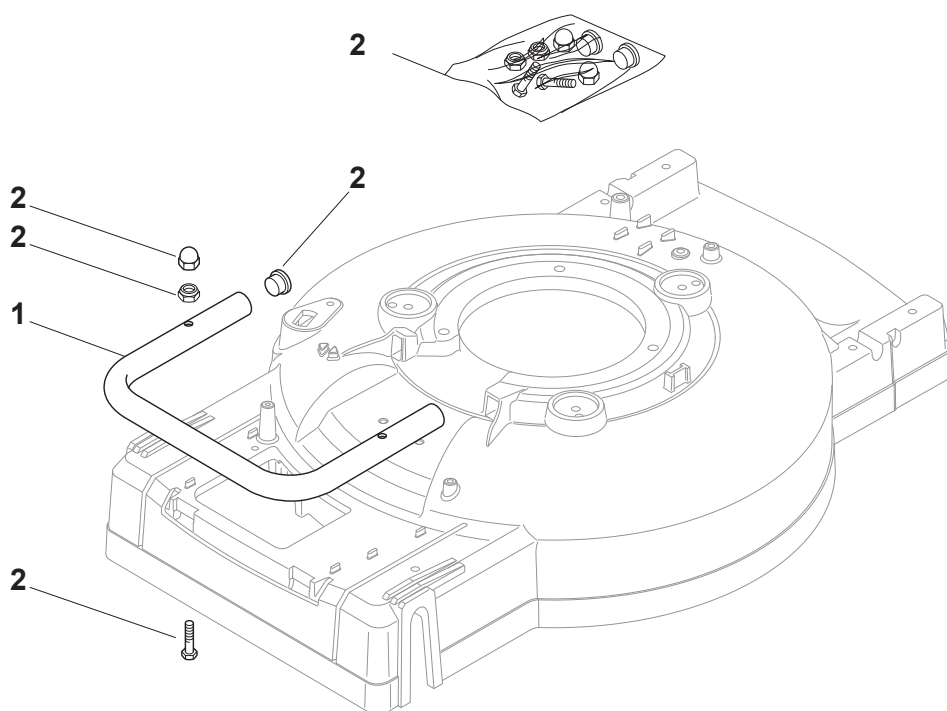

Utgåva Issue 39 - 2016		Mask			
Pos. Fig.	Antal Q.ty	Art nr Part No	Benämning	Description	Anmärkning Notes
1	1	322869713/0	Rör	Tube	
2	1	381008657/0	Skruvsats	Outfit, Screws