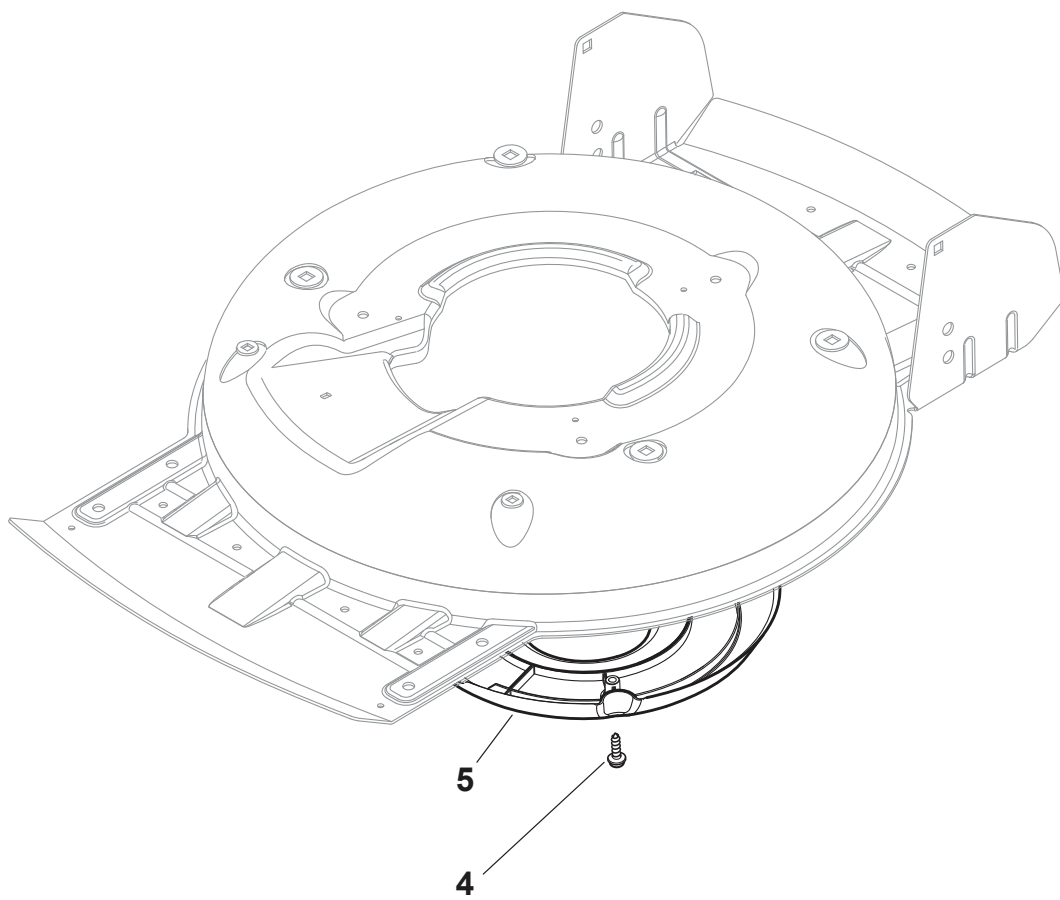

Reservdelskatalog Parts Catalogue

MULTICLIP PRO 50 S

291502038/S16 - Season 2017

- Use GLOBAL GARDEN PRODUCT Genuine Spare Parts specified in the parts list for repair and/or replacement.
 - The contents described in the parts list may change due to improvement.
 - The drawings of the spare parts are only indicative and might not represent the part in question exactly.
 - The indications "right" - "left" - "front" - "rear" refer to the position of the operator when using the machine.
- When placing orders of parts for repair and/or replacement, make sure that the illustrated parts list is the one applying to the machine's year of manufacture, as shown on the identification plate attached to the machine.

www.stiga.com

Utgåva Issue 39 - 2016		Kapa och höjdställning Deck And Height Adjusting			
Pos. Fig.	Antal Q.ty	Art nr Part No	Benämning	Description	Anmärkning Notes
1	1	381004735/1	Chassi-gra	Grey Deck	
3	1	381302863/0	Axel, Framhjul	Axle, Front Wheels	
12	4	112791011/0	Skruv	Screw	
13	1	381545105/0	Plat	Left Plate	
14	4	112154510/0	Mutter	Nut	
15	1	381545104/0	Plat	Right Plate	
16	1	381302861/1	Hjulaxel-bakre	Axle, Rear Wheels	
17	2	112789000/0	Skruv	Screw	
18	1	381003323/0	Höjdställningsspak	Lever, Height Adjustment	
19	2	112154330/0	Mutter	Nut	
20	1	112293200/0	Mutter	Nut	
21	1	322399812/0	Knopp	Knob	
22	2	112735661/0	Skruv	Screw	
23	2	322551529/0	Hjulrensare	Wheels Cleaning Plate	
24	2	112521330/0	Bricka	Washer	
25	1	122033329/0	Höjdställn.stang	Rod, Height Adjustment	
26	2	112604899/0	Starlock	Crown Fastener	
27	1	122446184/0	Fjäder	Spring	