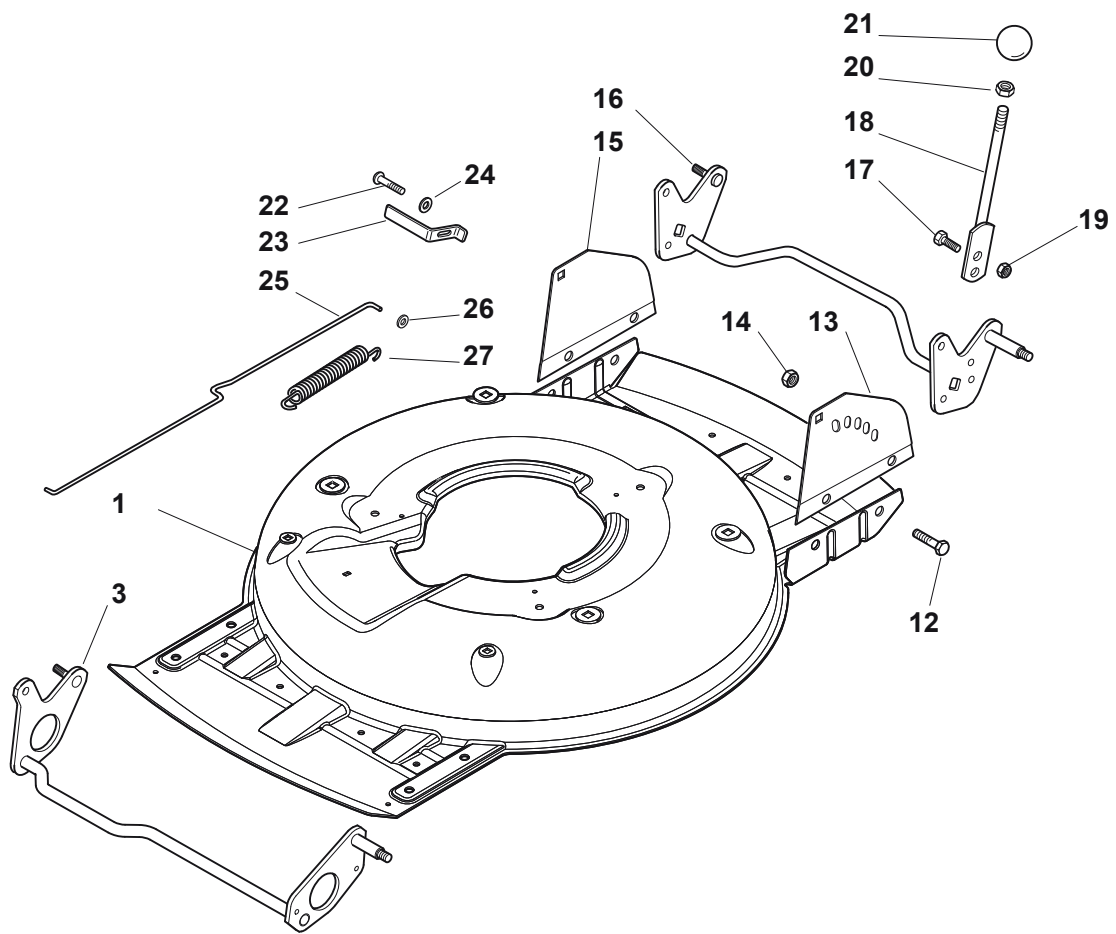

Reservdelskatalog Parts Catalogue

MULTICLIP PRO 50 S

291502038/S16 - Season 2017

- Use GLOBAL GARDEN PRODUCT Genuine Spare Parts specified in the parts list for repair and/or replacement.
 - The contents described in the parts list may change due to improvement.
 - The drawings of the spare parts are only indicative and might not represent the part in question exactly.
 - The indications "right" - "left" - "front" - "rear" refer to the position of the operator when using the machine.
- When placing orders of parts for repair and/or replacement, make sure that the illustrated parts list is the one applying to the machine's year of manufacture, as shown on the identification plate attached to the machine.

www.stiga.com

Utgåva Issue 39 - 2016		Kapa och höjdställning Deck And Height Adjusting			
Pos. Fig.	Antal Q.ty	Art nr Part No	Benämning	Description	Anmärkning Notes
1	1	381004735/1	Chassi-gra	Grey Deck	
3	1	381302863/0	Axel, Framhjul	Axle, Front Wheels	
12	4	112791011/0	Skruv	Screw	
13	1	381545105/0	Plat	Left Plate	
14	4	112154510/0	Mutter	Nut	
15	1	381545104/0	Plat	Right Plate	
16	1	381302861/1	Hjulaxel-bakre	Axle, Rear Wheels	
17	2	112789000/0	Skruv	Screw	
18	1	381003323/0	Höjdställningsspak	Lever, Height Adjustment	
19	2	112154330/0	Mutter	Nut	
20	1	112293200/0	Mutter	Nut	
21	1	322399812/0	Knopp	Knob	
22	2	112735661/0	Skruv	Screw	
23	2	322551529/0	Hjulrensare	Wheels Cleaning Plate	
24	2	112521330/0	Bricka	Washer	
25	1	122033329/0	Höjdställn.stang	Rod, Height Adjustment	
26	2	112604899/0	Starlock	Crown Fastener	
27	1	122446184/0	Fjäder	Spring	