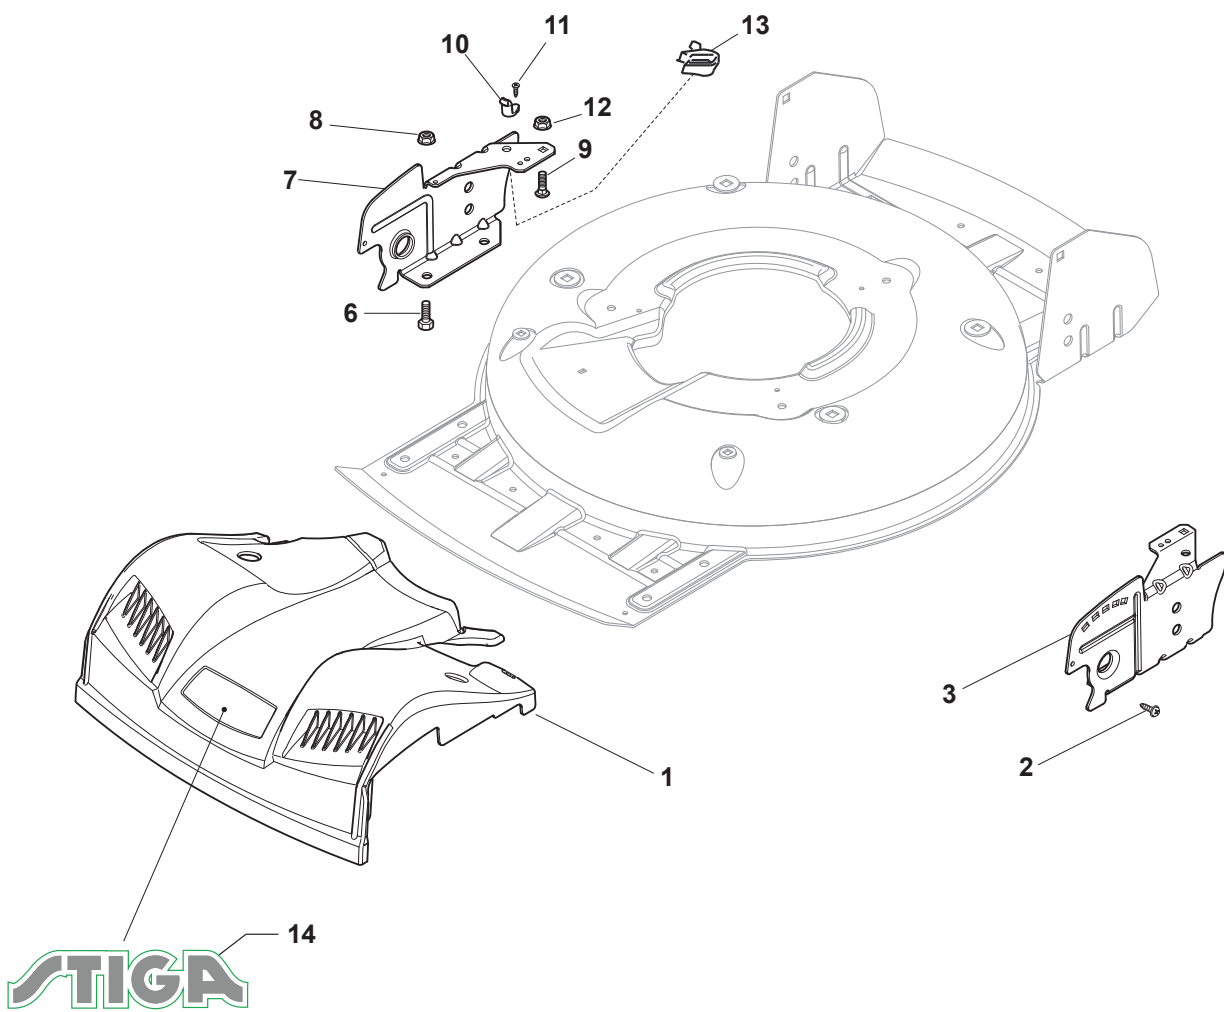

Utgåva Issue 39 - 2016		Mask			
Pos. Fig.	Antal Q.ty	Art nr Part No	Benämning	Description	Anmärkning Notes
1	1	322226197/0	Frontal gra Ncs S8000-N	Mask, Grey	
2	2	112728450/0	Skruv	Screw	
3	1	322778421/0	Fäste-vä	Left Bracket	
6	4	112792611/0	Skruv	Screw	
7	1	322778419/0	Fäste-hö	Right Bracket	
8	4	112293201/0	Mutter	Nut	
9	2	112815200/0	Skruv	Screw	
10	2	322020400/0	Kabalfäste	Fairlead	
11	2	112728523/0	Skruv	Screw	
12	2	112292102/0	Mutter	Nut	
13	2	133320506/0	Kabalfäste	Fairlead	
14	1	114367494/2	Dekal STIGA logo	Label STIGA logo