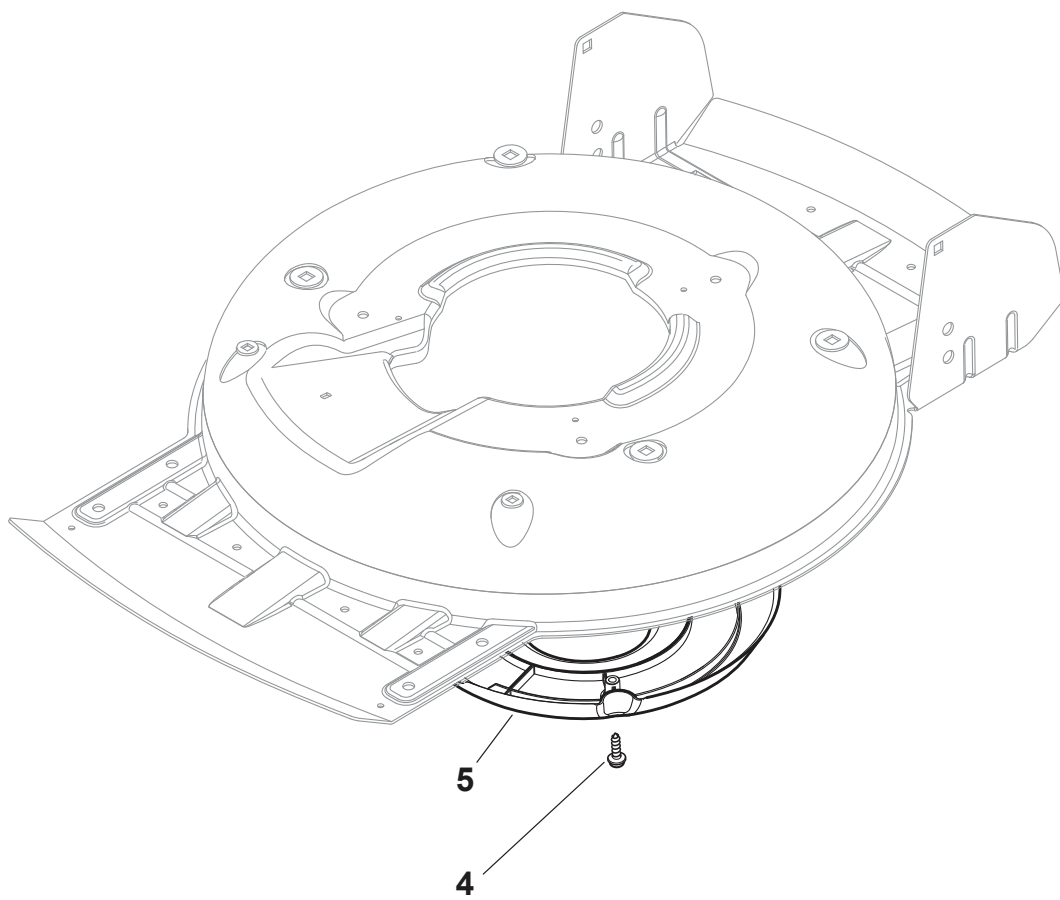

Reservdelskatalog Parts Catalogue

MULTICLIP PRO 50

291501138/S16 - Season 2017

- Use GLOBAL GARDEN PRODUCT Genuine Spare Parts specified in the parts list for repair and/or replacement.
 - The contents described in the parts list may change due to improvement.
 - The drawings of the spare parts are only indicative and might not represent the part in question exactly.
 - The indications "right" - "left" - "front" - "rear" refer to the position of the operator when using the machine.
- When placing orders of parts for repair and/or replacement, make sure that the illustrated parts list is the one applying to the machine's year of manufacture, as shown on the identification plate attached to the machine.

www.stiga.com

Utgåva Issue 39 - 2016		Kapa och höjdställning Deck And Height Adjusting			
Pos. Fig.	Antal Q.ty	Art nr Part No	Benämning	Description	Anmärkning Notes
1	1	381004735/1	Chassi-gra	Grey Deck	
2	1	122600093/0	Hjulskydd	Left Wheel Protection	
3	1	381302863/0	Axel, Framhjul	Axle, Front Wheels	
4	1	322033397/0	Hjulaxel-fram	Front Wheel Axle	
5	2	122020050/0	Lasbricka	Ring	
6	1	122600092/0	Stänkskärm	Right Wheel Protection	
12	4	112791011/0	Skruv	Screw	
13	1	381545105/0	Plat	Left Plate	
14	4	112154510/0	Mutter	Nut	
15	1	381545104/0	Plat	Right Plate	
16	1	381302861/1	Hjulaxel-bakre	Axle, Rear Wheels	
17	2	112789000/0	Skruv	Screw	
18	1	381003323/0	Höjdställningsspak	Lever, Height Adjustment	
19	2	112154330/0	Mutter	Nut	
20	1	112293200/0	Mutter	Nut	
21	1	322399812/0	Knopp	Knob	
22	2	112735661/0	Skruv	Screw	
23	2	322551529/0	Hjulrensare	Wheels Cleaning Plate	
24	2	112521330/0	Bricka	Washer	
25	1	122033329/0	Höjdställn.stang	Rod, Height Adjustment	
26	2	112604899/0	Starlock	Crown Fastener	
27	1	122446184/0	Fjäder	Spring	