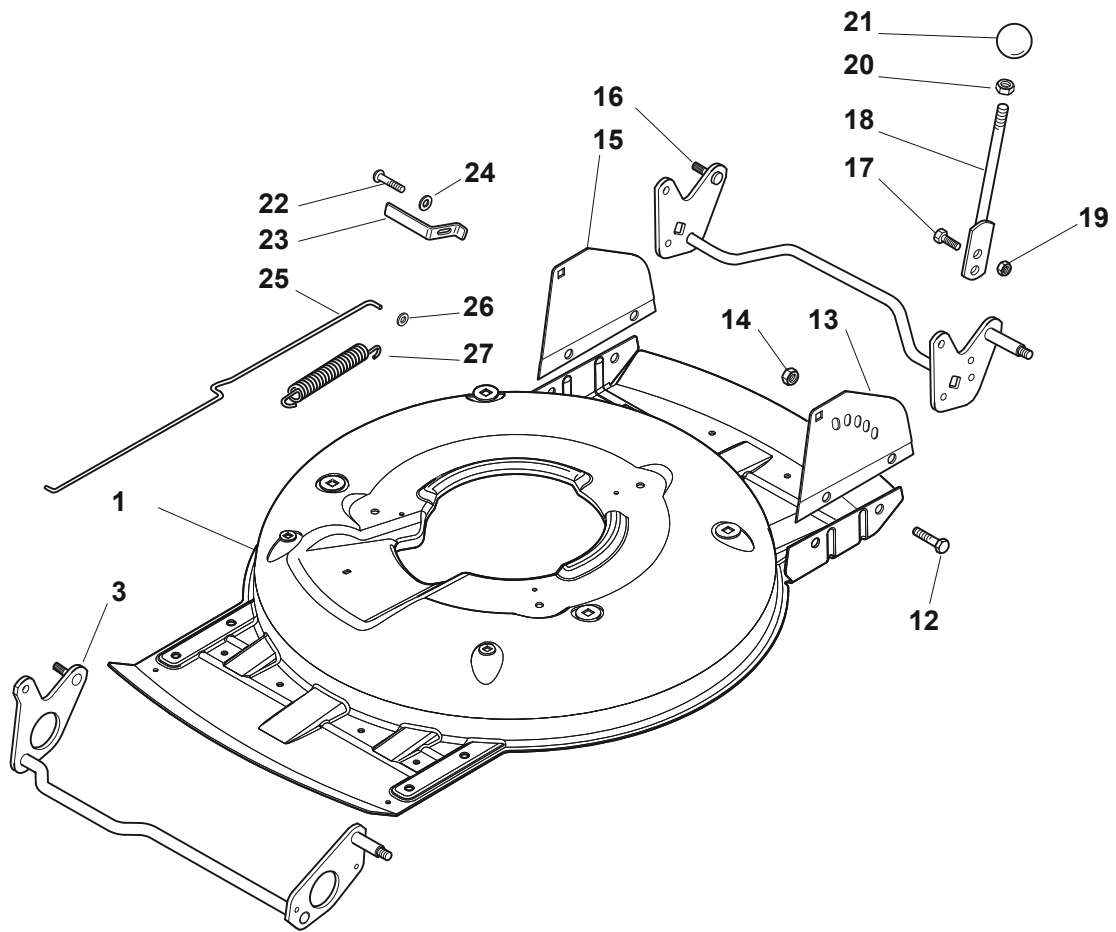

# **MULTICLIP PLUS 50 S**

**291502248/S16 - Season 2017**

- Use GLOBAL GARDEN PRODUCT Genuine Spare Parts specified in the parts list for repair and/or replacement.
  - The contents described in the parts list may change due to improvement.
  - The drawings of the spare parts are only indicative and might not represent the part in question exactly.
  - The indications "right" - "left" - "front" - "rear" refer to the position of the operator when using the machine.
- When placing orders of parts for repair and/or replacement, make sure that the illustrated parts list is the one applying to the machine's year of manufacture, as shown on the identification plate attached to the machine.

[www.stiga.com](http://www.stiga.com)

Utgåva Issue 39 - 2016		Kapa och höjdställning Deck And Height Adjusting			
Pos. Fig.	Antal Q.ty	Art nr Part No	Benämning	Description	Anmärkning Notes
1	1	381004735/1	Chassi-gra	Grey Deck	
3	1	381302863/0	Axel, Framhjul	Axle, Front Wheels	
12	4	112791011/0	Skruv	Screw	
13	1	381545105/0	Plat	Left Plate	
14	4	112154510/0	Mutter	Nut	
15	1	381545104/0	Plat	Right Plate	
16	1	381302861/1	Hjulaxel-bakre	Axle, Rear Wheels	
17	2	112789000/0	Skruv	Screw	
18	1	381003323/0	Höjdställningsspak	Lever, Height Adjustment	
19	2	112154330/0	Mutter	Nut	
20	1	112293200/0	Mutter	Nut	
21	1	322399812/0	Knopp	Knob	
22	2	112735661/0	Skruv	Screw	
23	2	322551529/0	Hjulrensare	Wheels Cleaning Plate	
24	2	112521330/0	Bricka	Washer	
25	1	122033329/0	Höjdställn.stang	Rod, Height Adjustment	
26	2	112604899/0	Starlock	Crown Fastener	
27	1	122446184/0	Fjäder	Spring	