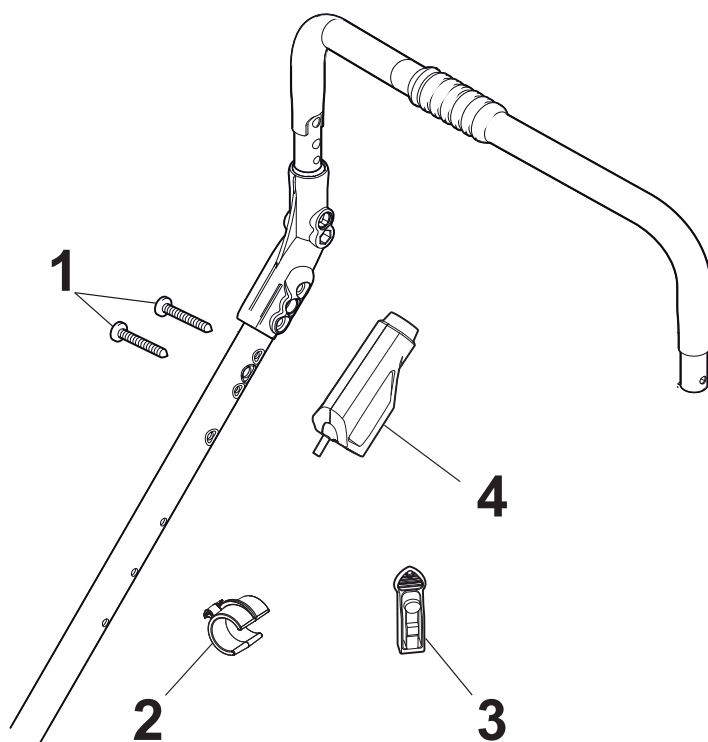

Battery for B&S 675-775 IS (fix RPM)