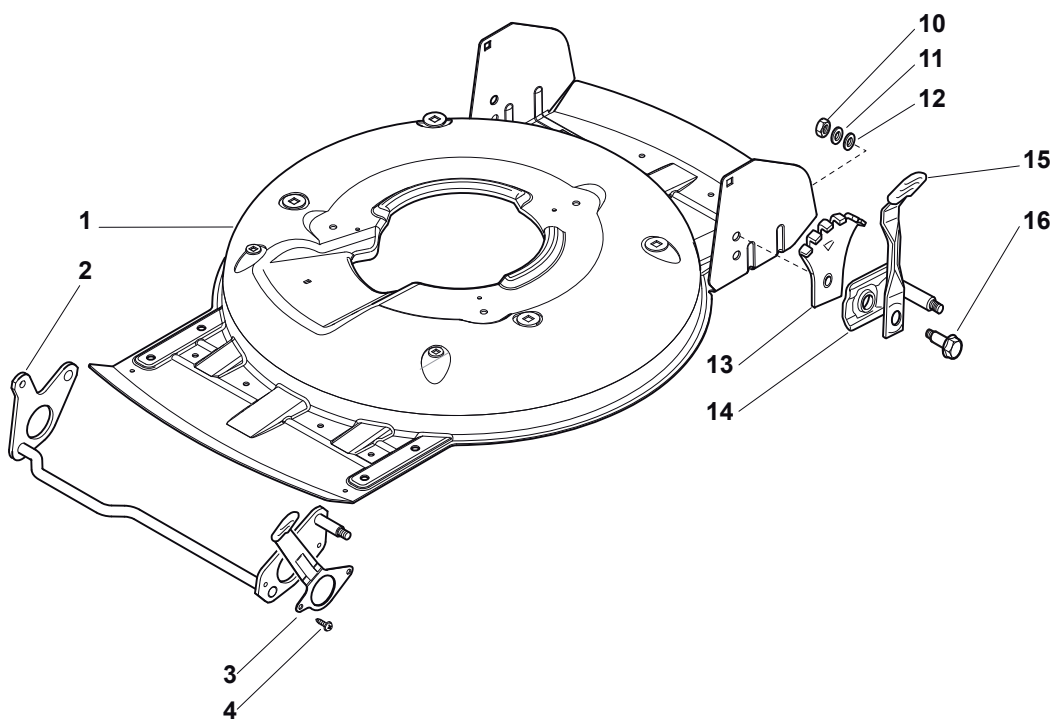

Utgåva Issue 39 - 2016		Kapa och höjdställning Deck And Height Adjusting			
Pos. Fig.	Antal Q.ty	Art nr Part No	Benämning	Description	Anmärkning Notes
1	1	381004734/1	Chassi-gra	Grey Deck	
2	1	381302863/0	Axel, Framhjul	Axle, Front Wheels	
3	1	322321546/0	Spak	Lever	
4	2	112735661/0	Skruv	Screw	
10	2	112293200/0	Mutter	Nut	
11	2	112583500/0	Lasbricka	Grower	
12	2	112523070/0	Bricka	Washer	
13	2	322735547/0	Höjjustering sektor	Sector, Height Adjustment	
14	2	381005175/0	Hjulstöd	Support, Wheel	
15	2	481003286/0	Höjdställningsspak	Lever, Height Adjustment	
16	2	122519811/0	Stift	Pin