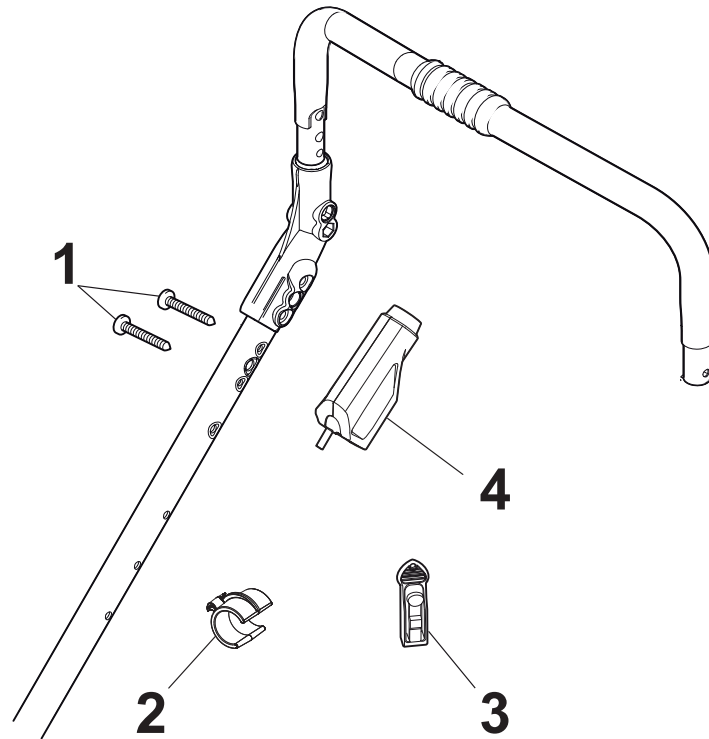

Battery for B&S 675-775 IS (fix RPM)