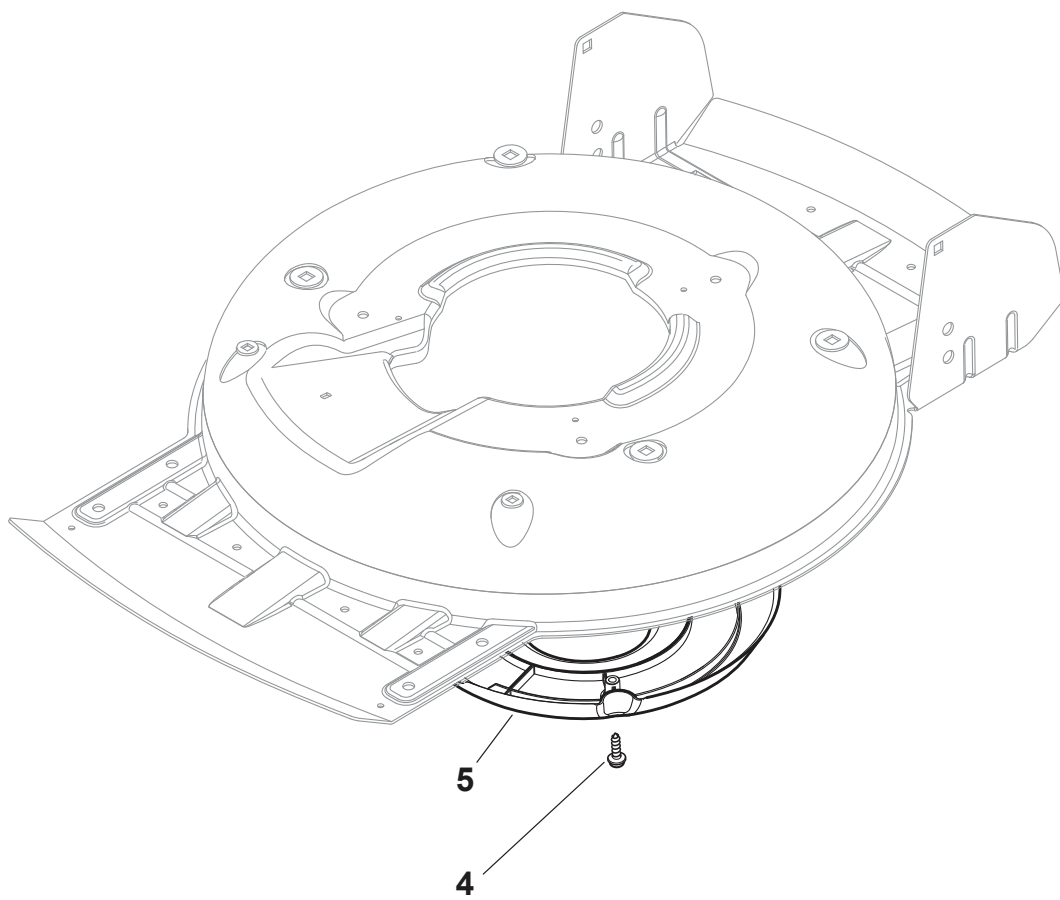

Utgåva Issue 39 - 2016		Remskydd Protection, Belt			
Pos. Fig.	Antal Q.ty	Art nr Part No	Benämning	Description	Anmärkning Notes
4	3	112728531/0	Skruv	Screw	
5	1	322060220/0	Remskydd	Belt Protection