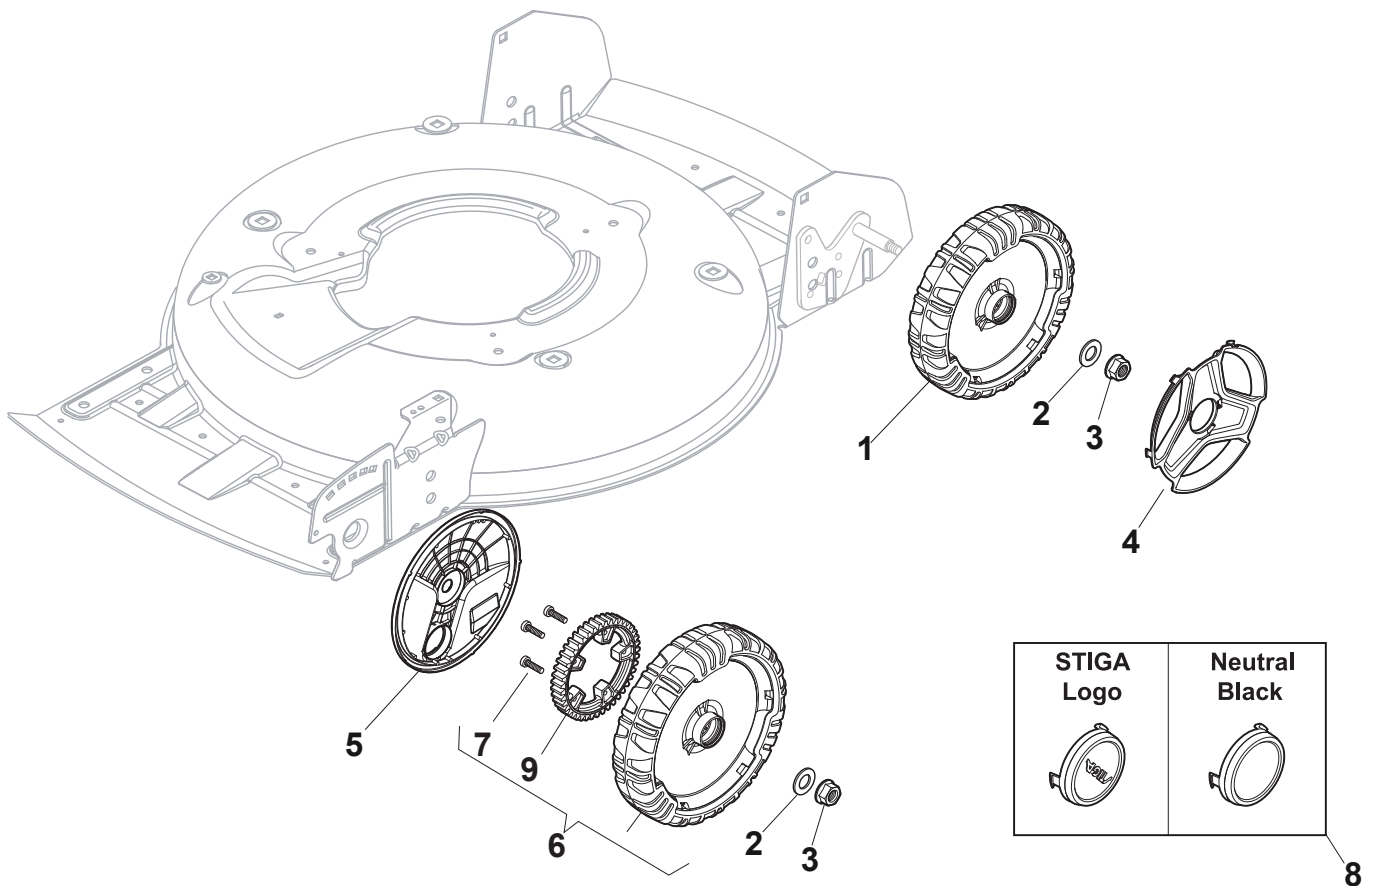

Utgåva Issue 39 - 2016		Hjul och navkapsel Wheel and Hub Cap			
Pos. Fig.	Antal Q.ty	Art nr Part No	Benämning	Description	Anmärkning Notes
1	2	381007498/0	Hjul	Wheel	Grooved Plastic
2	4	112521350/0	Bricka	Washer	
3	4	112155000/0	Mutter	Nut	
4	4	322110796/0	Navkapsel Gra	Hub Cap Grey	
5	2	322600335/0	Hjulskydd	Protection, Wheel	
6	2	381007802/0	Hjul	Wheel	Grooved Plastic
7	6	112728691/0	Skruv	Screw	
8	4	322110798/0	Navkapsel Gra	Hub Cap Grey	with STIGA Logo
9	2	322120119/0	Drev	Wheels Crown