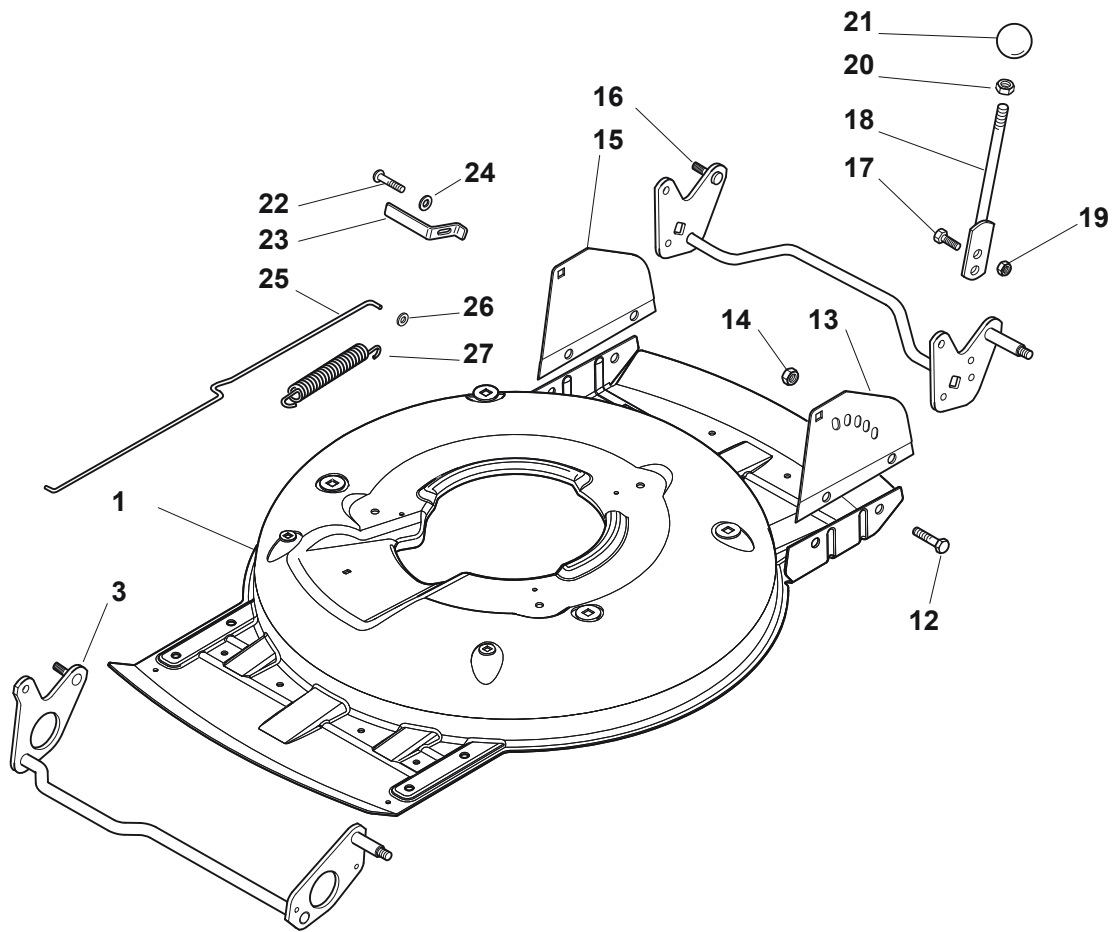

# **MULTICLIP PLUS 50 SEV B**

**291503528/S16 - Season 2017**

- Use GLOBAL GARDEN PRODUCT Genuine Spare Parts specified in the parts list for repair and/or replacement.
  - The contents described in the parts list may change due to improvement.
  - The drawings of the spare parts are only indicative and might not represent the part in question exactly.
  - The indications "right" - "left" - "front" - "rear" refer to the position of the operator when using the machine.
- When placing orders of parts for repair and/or replacement, make sure that the illustrated parts list is the one applying to the machine's year of manufacture, as shown on the identification plate attached to the machine.

[www.stiga.com](http://www.stiga.com)

Utgåva Issue 39 - 2016		Kapa och höjdställning Deck And Height Adjusting			
Pos. Fig.	Antal Q.ty	Art nr Part No	Benämning	Description	Anmärkning Notes
1	1	381004735/1	Chassi-gra	Grey Deck	
3	1	381302863/0	Axel, Framhjul	Axle, Front Wheels	
12	4	112791011/0	Skruv	Screw	
13	1	381545105/0	Plat	Left Plate	
14	4	112154510/0	Mutter	Nut	
15	1	381545104/0	Plat	Right Plate	
16	1	381302861/1	Hjulaxel-bakre	Axle, Rear Wheels	
17	2	112789000/0	Skruv	Screw	
18	1	381003323/0	Höjdställningsspak	Lever, Height Adjustment	
19	2	112154330/0	Mutter	Nut	
20	1	112293200/0	Mutter	Nut	
21	1	322399812/0	Knopp	Knob	
22	2	112735661/0	Skruv	Screw	
23	2	322551529/0	Hjulrensare	Wheels Cleaning Plate	
24	2	112521330/0	Bricka	Washer	
25	1	122033329/0	Höjdställn.stang	Rod, Height Adjustment	
26	2	112604899/0	Starlock	Crown Fastener	
27	1	122446184/0	Fjäder	Spring	