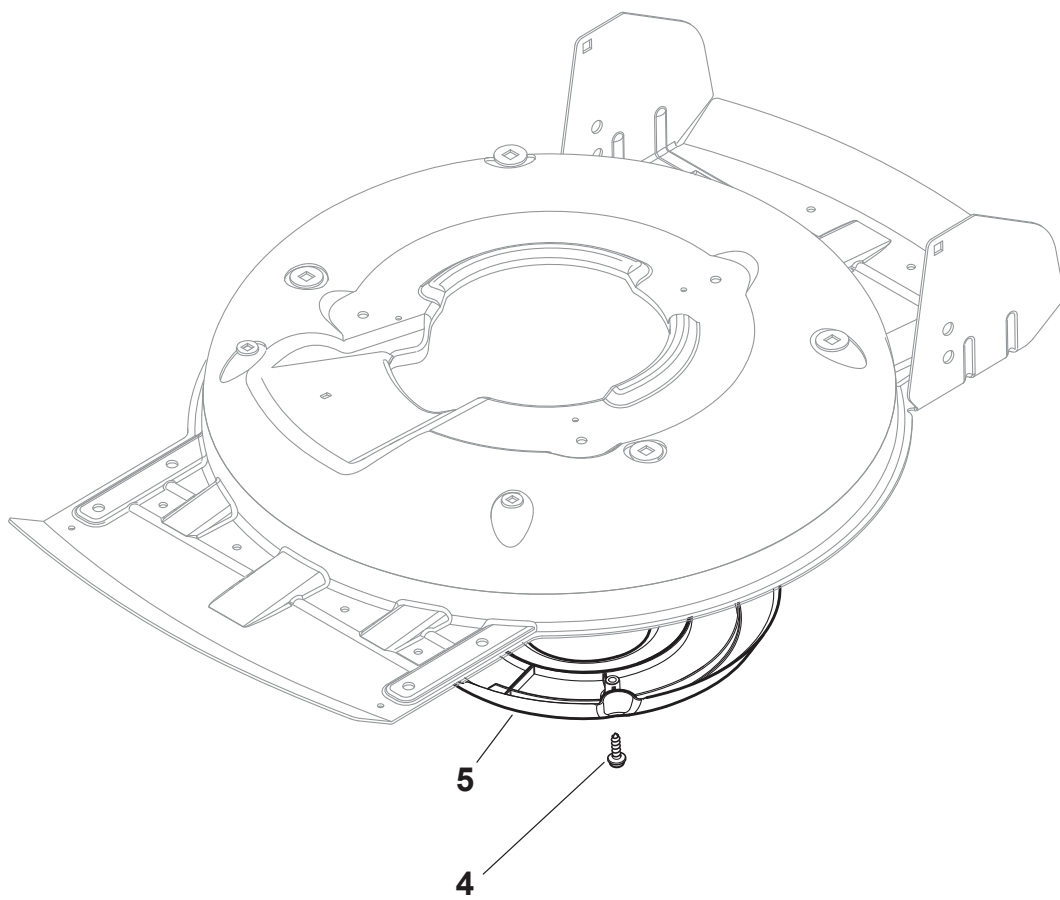

Utgåva Issue 40 - 2016		Remskydd Protection, Belt			
Pos. Fig.	Antal Q.ty	Art nr Part No	Benämning	Description	Anmärkning Notes
4	3	112728531/0	Skruv	Screw	
5	1	322060220/0	Remskydd	Belt Protection