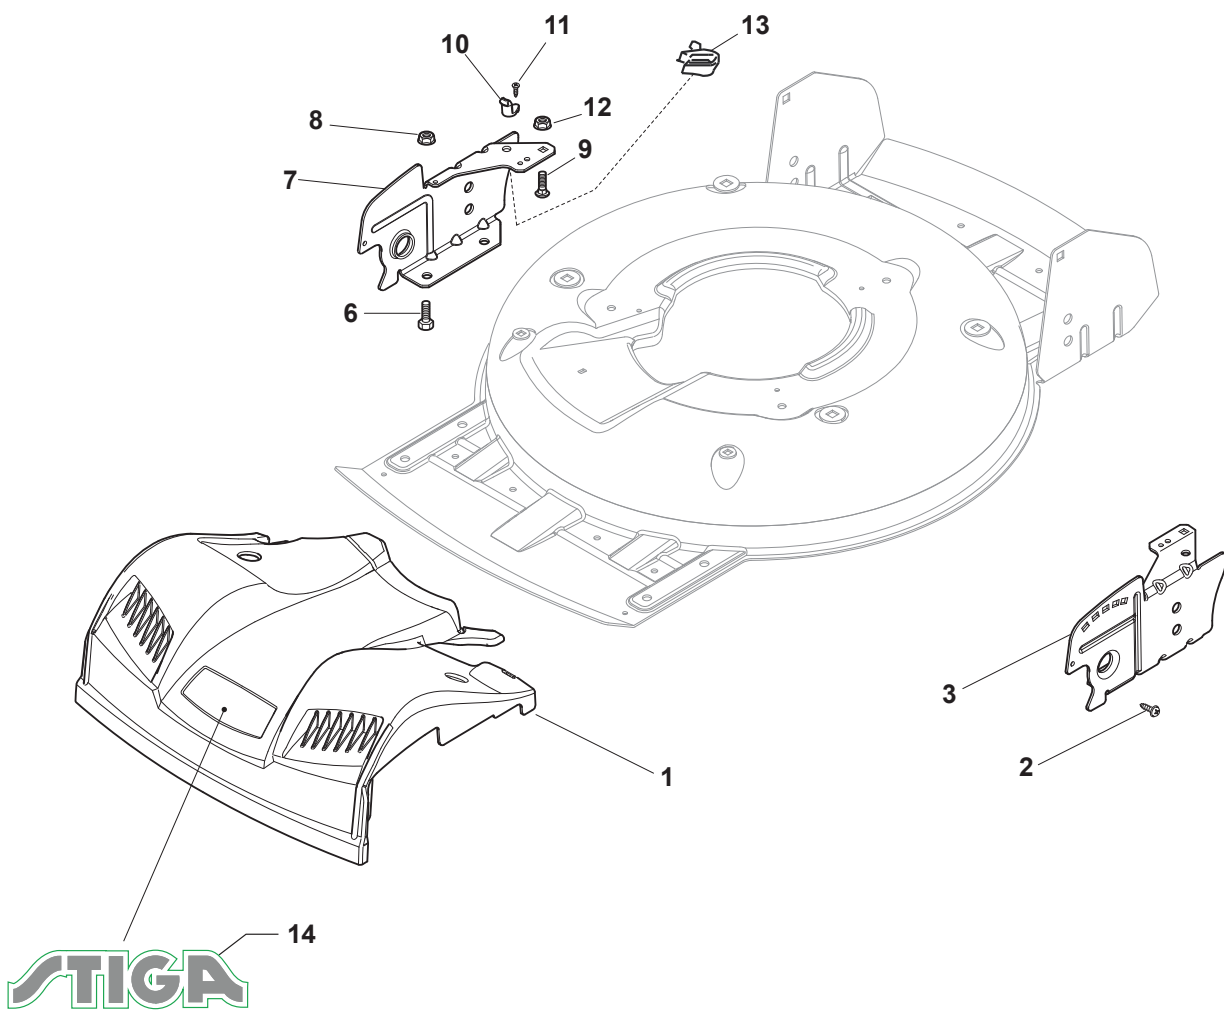

Utgåva Issue 40 - 2016		Mask			
Pos. Fig.	Antal Q.ty	Art nr Part No	Benämning	Description	Anmärkning Notes
1	1	322226197/0	Frontal gra Ncs S8000-N	Mask, Grey	
2	2	112728450/0	Skruv	Screw	
3	1	322778421/0	Fäste-vä	Left Bracket	
6	4	112792611/0	Skruv	Screw	
7	1	322778419/0	Fäste-hö	Right Bracket	
8	4	112293201/0	Mutter	Nut	
9	2	112815200/0	Skruv	Screw	
10	2	322020400/0	Kabalfäste	Fairlead	
11	2	112728523/0	Skruv	Screw	
12	2	112292102/0	Mutter	Nut	
13	2	133320506/0	Kabalfäste	Fairlead	
14	1	114367494/2	Dekal STIGA logo	Label STIGA logo