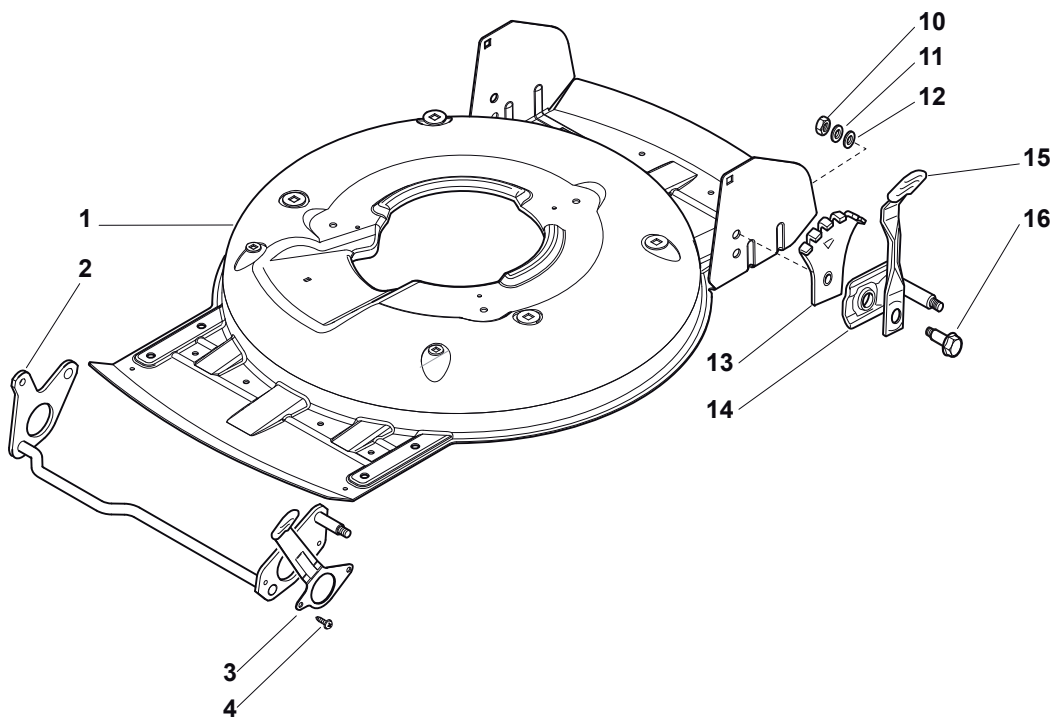

Reservdelskatalog Parts Catalogue

MULTICLIP 50 S H

291502138/S15 - Season 2017

- Use GLOBAL GARDEN PRODUCT Genuine Spare Parts specified in the parts list for repair and/or replacement.
 - The contents described in the parts list may change due to improvement.
 - The drawings of the spare parts are only indicative and might not represent the part in question exactly.
 - The indications "right" - "left" - "front" - "rear" refer to the position of the operator when using the machine.
- When placing orders of parts for repair and/or replacement, make sure that the illustrated parts list is the one applying to the machine's year of manufacture, as shown on the identification plate attached to the machine.

www.stiga.com

Utgåva Issue 40 - 2016		Kapa och höjdställning Deck And Height Adjusting			
Pos. Fig.	Antal Q.ty	Art nr Part No	Benämning	Description	Anmärkning Notes
1	1	381004734/1	Chassi-gra	Grey Deck	
2	1	381302863/0	Axel, Framhjul	Axle, Front Wheels	
3	1	322321546/0	Spak	Lever	
4	2	112735661/0	Skruv	Screw	
10	2	112293200/0	Mutter	Nut	
11	2	112583500/0	Lasbricka	Grower	
12	2	112523070/0	Bricka	Washer	
13	2	322735547/0	Höjjustering sektor	Sector, Height Adjustment	
14	2	381005175/0	Hjulstöd	Support, Wheel	
15	2	481003286/0	Höjdställningsspak	Lever, Height Adjustment	
16	2	122519811/0	Stift	Pin	