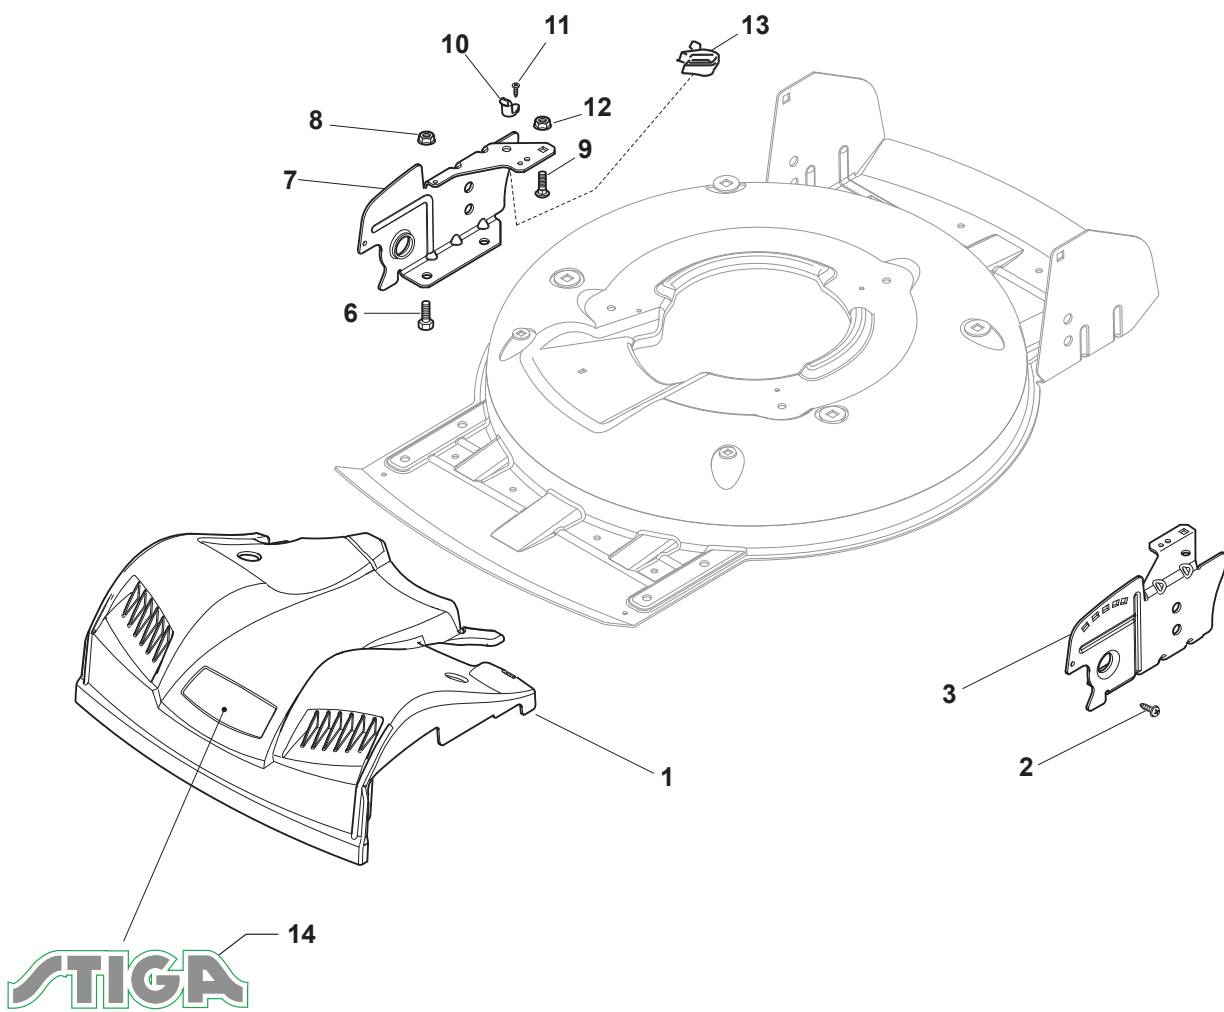

# **MULTICLIP 50 S AE**

**291502008/S17 - Season 2017**

- Use GLOBAL GARDEN PRODUCT Genuine Spare Parts specified in the parts list for repair and/or replacement.
  - The contents described in the parts list may change due to improvement.
  - The drawings of the spare parts are only indicative and might not represent the part in question exactly.
  - The indications "right" - "left" - "front" - "rear" refer to the position of the operator when using the machine.
- When placing orders of parts for repair and/or replacement, make sure that the illustrated parts list is the one applying to the machine's year of manufacture, as shown on the identification plate attached to the machine.

[www.stiga.com](http://www.stiga.com)

Utgåva Issue 41 - 2016		Kapa och höjdställning Deck And Height Adjusting			
Pos. Fig.	Antal Q.ty	Art nr Part No	Benämning	Description	Anmärkning Notes
1	1	381004735/1	Chassi-gra	Grey Deck	
3	1	381302863/0	Axel, Framhjul	Axle, Front Wheels	
12	4	112791011/0	Skruv	Screw	
13	1	381545105/0	Plat	Left Plate	
14	4	112154510/0	Mutter	Nut	
15	1	381545104/0	Plat	Right Plate	
16	1	381302861/1	Hjulaxel-bakre	Axle, Rear Wheels	
17	2	112789000/0	Skruv	Screw	
18	1	381003323/0	Höjdställningsspak	Lever, Height Adjustment	
19	2	112154330/0	Mutter	Nut	
20	1	112293200/0	Mutter	Nut	
21	1	322399812/0	Knopp	Knob	
22	2	112735661/0	Skruv	Screw	
23	2	322551529/0	Hjulrensare	Wheels Cleaning Plate	
24	2	112521330/0	Bricka	Washer	
25	1	122033329/0	Höjdställn.stang	Rod, Height Adjustment	
26	2	112604899/0	Starlock	Crown Fastener	
27	1	122446184/0	Fjäder	Spring	