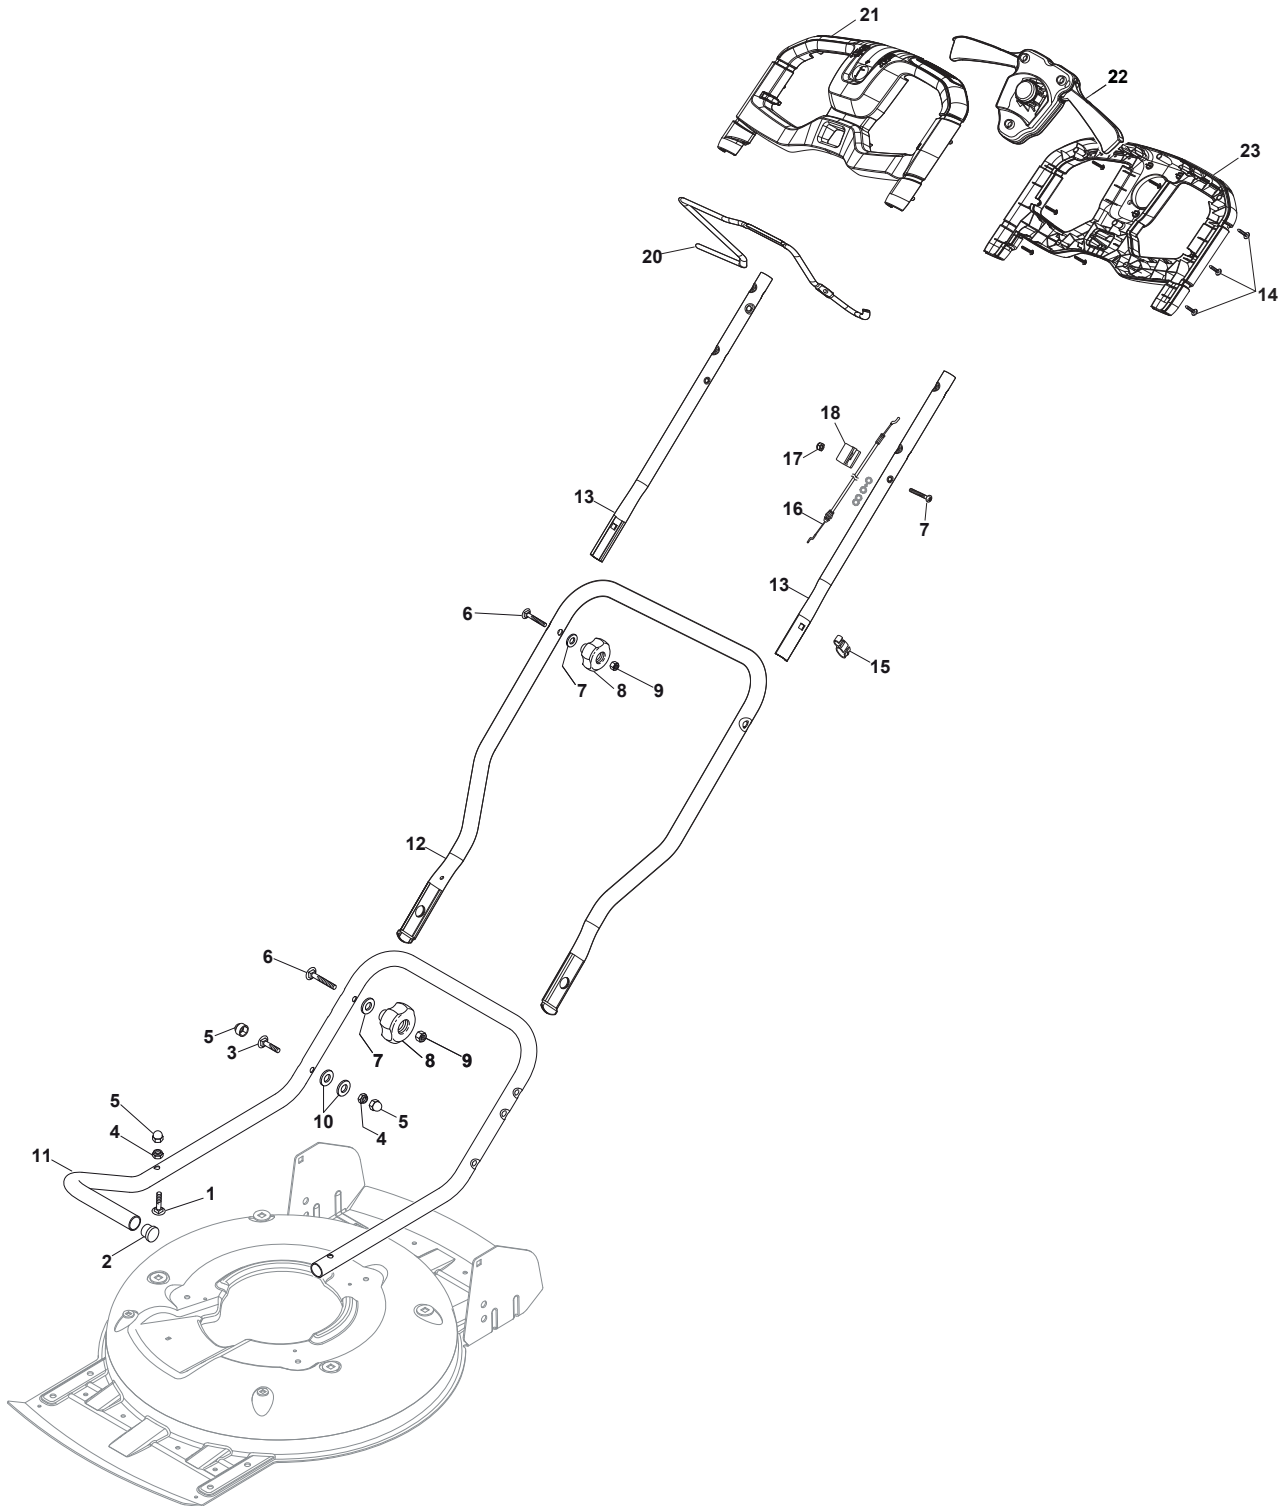

Utgåva Issue 41 - 2016		Reglage Handle			
Pos. Fig.	Antal Q.ty	Art nr Part No	Benämning	Description	Anmärkning Notes
1	2	118566110/0	Plugg	Push Rod	
2	2	112818900/0	Skruv	Screw	
3	2	112691115/0	Skruv	Screw	
4	4	112155000/0	Mutter	Nut	
5	6	118203854/0	Lock	Cap	
6	4	112819121/0	Skruv	Screw	
7	4	122671651/0	Bricka	Washer	
8	4	322399804/1	Knopp	Knob	Black
9	4	112293200/0	Mutter	Nut	
10	4	112521370/0	Bricka	Washer	
11	1	381006677/0	Styre-underdel	Handle, Lower Part	
12	1	381007585/0	Styre-mellandel	Handle, Middle Part	
13	2	381007576/0	Handtag, övre	Handle, Upper Part	
14	11	112728711/0	Skruv	Screw	
15	2	122192000/1	Kabelhallare	Clamp	
16	1	381030103/1	Kopplingswire	Cable Rear Drive	only for Self Propelled
17	1	322551640/0	Plat	Plate	only for Self Propelled
18	1	112727783/0	Skruv	Screw	only for Self Propelled
19	1	112154510/0	Mutter	Nut	only for Self Propelled
20	1	181003439/0	Spak Handtag	Drive Control Lever	
21	1	322291075/0	Handtagshalva, övre brytare	Upper Half Handgrip Switch	Grey
22	1	381600557/0	Manöverdosa	Dead Hand Switch	
23	1	322291074/0	Handtagshalva, övre brytare	Lower Half Handgrip Switch	Grey