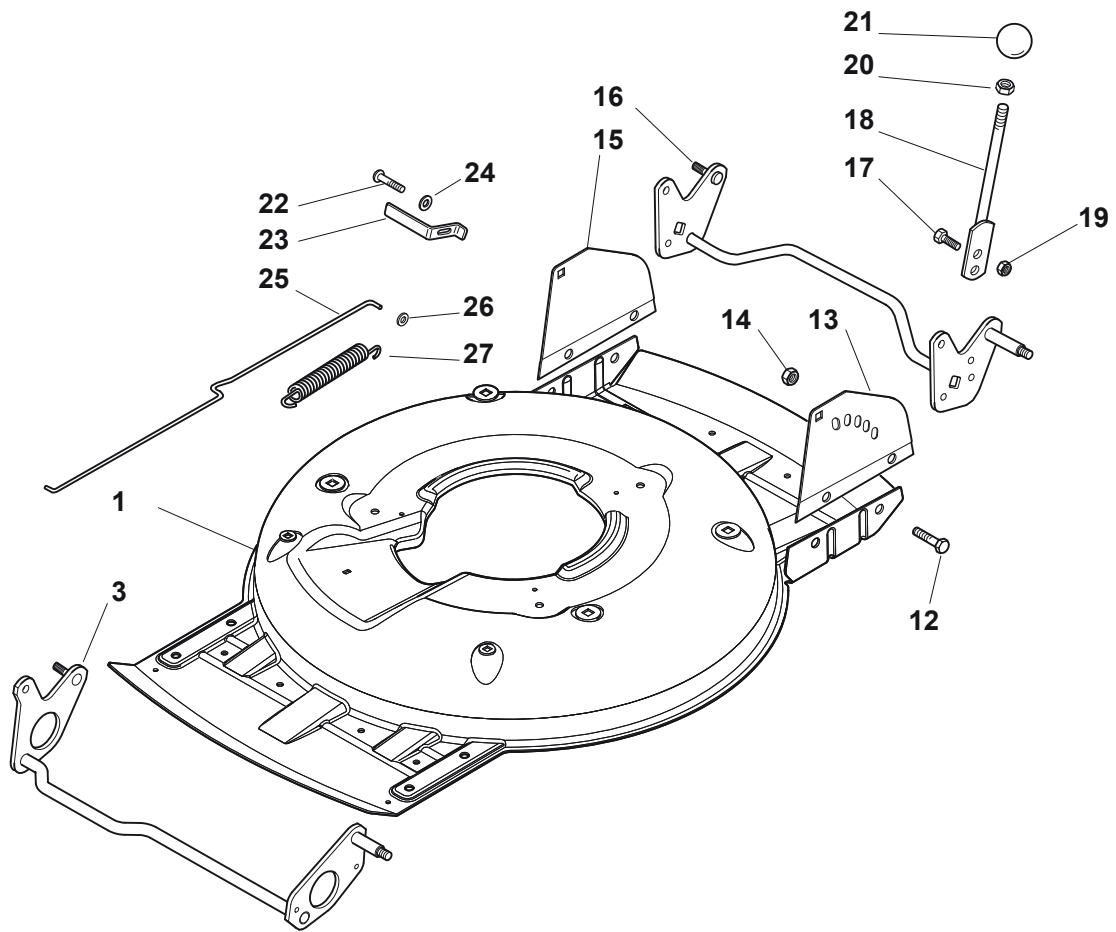

# **MULTICLIP 50 S AE**

**291502008/S17 - Season 2017**

- Use GLOBAL GARDEN PRODUCT Genuine Spare Parts specified in the parts list for repair and/or replacement.
  - The contents described in the parts list may change due to improvement.
  - The drawings of the spare parts are only indicative and might not represent the part in question exactly.
  - The indications "right" - "left" - "front" - "rear" refer to the position of the operator when using the machine.
- When placing orders of parts for repair and/or replacement, make sure that the illustrated parts list is the one applying to the machine's year of manufacture, as shown on the identification plate attached to the machine.

[www.stiga.com](http://www.stiga.com)

Utgåva Issue 41 - 2016		Kapa och höjdställning Deck And Height Adjusting			
Pos. Fig.	Antal Q.ty	Art nr Part No	Benämning	Description	Anmärkning Notes
1	1	381004735/1	Chassi-gra	Grey Deck	
3	1	381302863/0	Axel, Framhjul	Axle, Front Wheels	
12	4	112791011/0	Skruv	Screw	
13	1	381545105/0	Plat	Left Plate	
14	4	112154510/0	Mutter	Nut	
15	1	381545104/0	Plat	Right Plate	
16	1	381302861/1	Hjulaxel-bakre	Axle, Rear Wheels	
17	2	112789000/0	Skruv	Screw	
18	1	381003323/0	Höjdställningsspak	Lever, Height Adjustment	
19	2	112154330/0	Mutter	Nut	
20	1	112293200/0	Mutter	Nut	
21	1	322399812/0	Knopp	Knob	
22	2	112735661/0	Skruv	Screw	
23	2	322551529/0	Hjulrensare	Wheels Cleaning Plate	
24	2	112521330/0	Bricka	Washer	
25	1	122033329/0	Höjdställn.stang	Rod, Height Adjustment	
26	2	112604899/0	Starlock	Crown Fastener	
27	1	122446184/0	Fjäder	Spring	