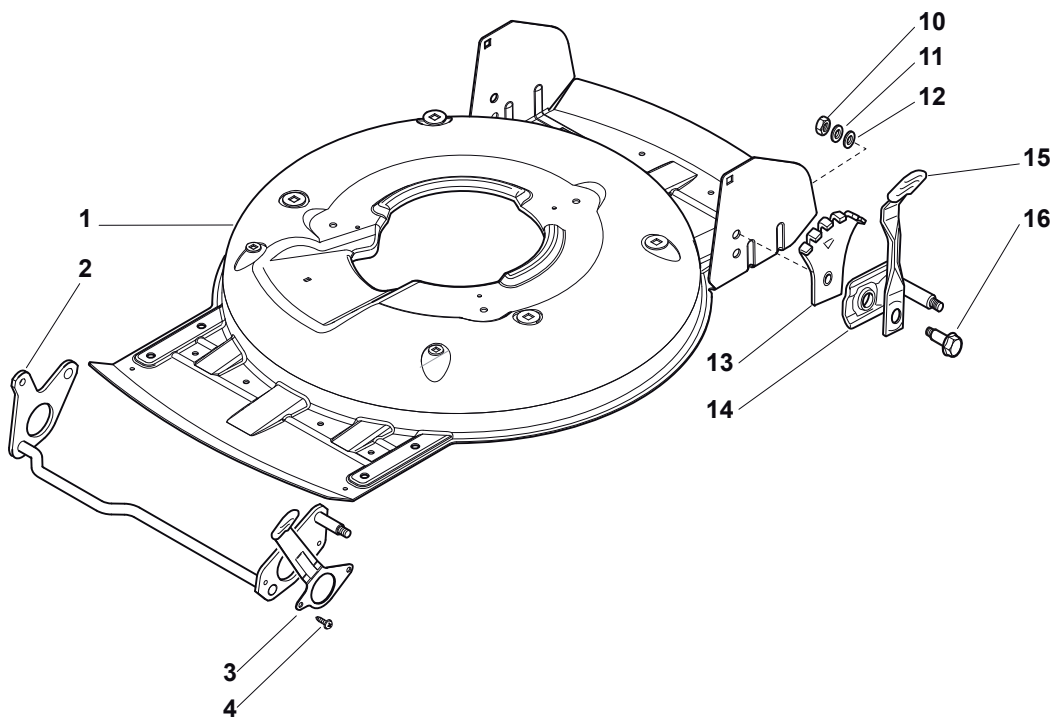

Reservdelskatalog Parts Catalogue

MULTICLIP 50 S

291502048/S16 - Season 2017

- Use GLOBAL GARDEN PRODUCT Genuine Spare Parts specified in the parts list for repair and/or replacement.
 - The contents described in the parts list may change due to improvement.
 - The drawings of the spare parts are only indicative and might not represent the part in question exactly.
 - The indications "right" - "left" - "front" - "rear" refer to the position of the operator when using the machine.
- When placing orders of parts for repair and/or replacement, make sure that the illustrated parts list is the one applying to the machine's year of manufacture, as shown on the identification plate attached to the machine.

www.stiga.com

Utgåva Issue 40 - 2016		Kapa och höjdställning Deck And Height Adjusting			
Pos. Fig.	Antal Q.ty	Art nr Part No	Benämning	Description	Anmärkning Notes
1	1	381004734/1	Chassi-gra	Grey Deck	
2	1	381302863/0	Axel, Framhjul	Axle, Front Wheels	
3	1	322321546/0	Spak	Lever	
4	2	112735661/0	Skruv	Screw	
10	2	112293200/0	Mutter	Nut	
11	2	112583500/0	Lasbricka	Grower	
12	2	112523070/0	Bricka	Washer	
13	2	322735547/0	Höjjustering sektor	Sector, Height Adjustment	
14	2	381005175/0	Hjulstöd	Support, Wheel	
15	2	481003286/0	Höjdställningsspak	Lever, Height Adjustment	
16	2	122519811/0	Stift	Pin	