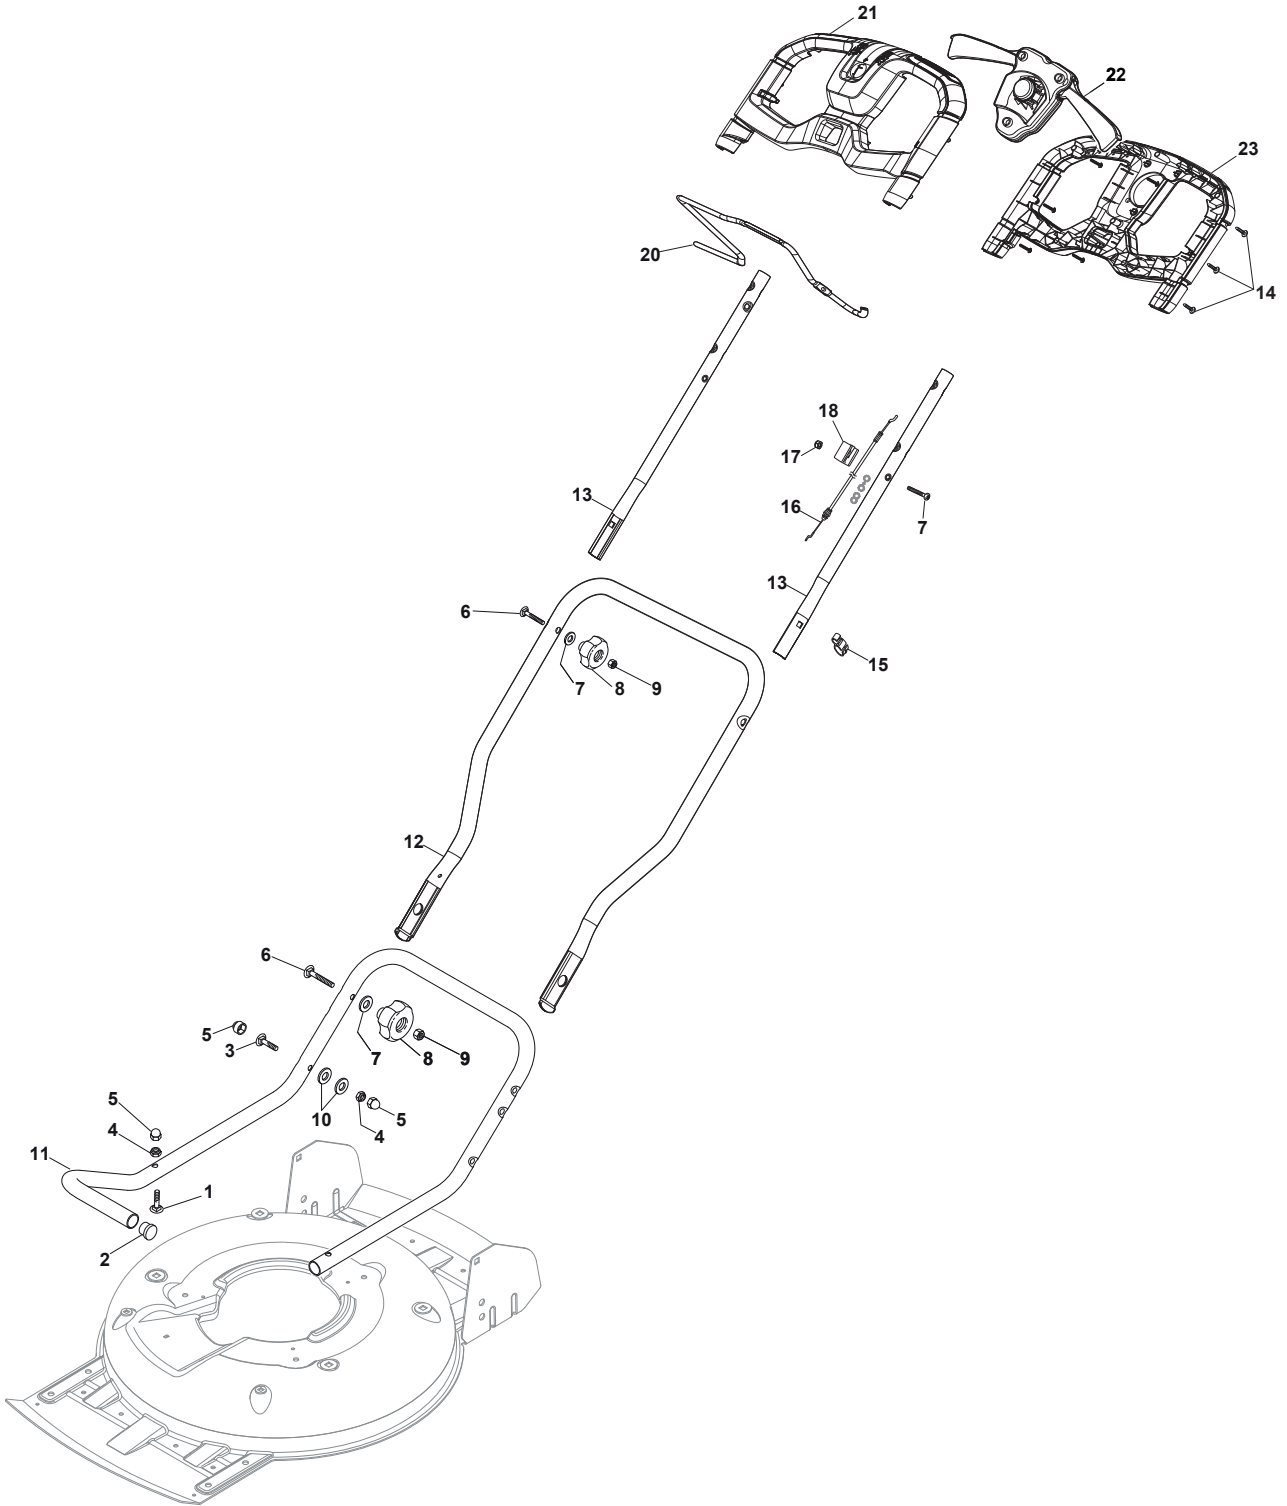

Utgåva Issue 41 - 2016		Reglage Handle			
Pos. Fig.	Antal Q.ty	Art nr Part No	Benämning	Description	Anmärkning Notes
1	2	118566110/0	Plugg	Push Rod	
2	2	112818900/0	Skruv	Screw	
3	2	112691115/0	Skruv	Screw	
4	4	112155000/0	Mutter	Nut	
5	6	118203854/0	Lock	Cap	
6	4	112819121/0	Skruv	Screw	
7	4	122671651/0	Bricka	Washer	
8	4	322399804/1	Mutter	Nut	Black
9	4	112293200/0	Mutter	Nut	
10	4	112521370/0	Bricka	Washer	
11	1	381006677/0	Styre-underdel	Handle Lower Part	
12	1	381007585/0	Styre-mellandel	Handle, Middle part	
13	2	381007576/0	Handtag, övre	Handle, Upper Part	
14	11	112728711/0	Skruv	Screw	
15	2	122192000/1	Kabelhallare	Clamp	
16	1	381030103/1	Kopplingswire	Cable Rear Drive	only for Self Propelled
17	1	322551640/0	Plat	Plate	only for Self Propelled
18	1	112727783/0	Skruv	Screw	only for Self Propelled
19	1	112154510/0	Mutter	Nut	only for Self Propelled
20	1	181003439/0	Spak Handtag	Drive Control Lever	
21	1	322291075/0	Handtagshalva, övre brytare	Upper Half Handgrip Switch	Grey
22	1	381600557/0	Manöverdosa	Dead Hand Switch	
23	1	322291074/0	Handtagshalva, övre brytare	Lower Half Handgrip Switch	Grey