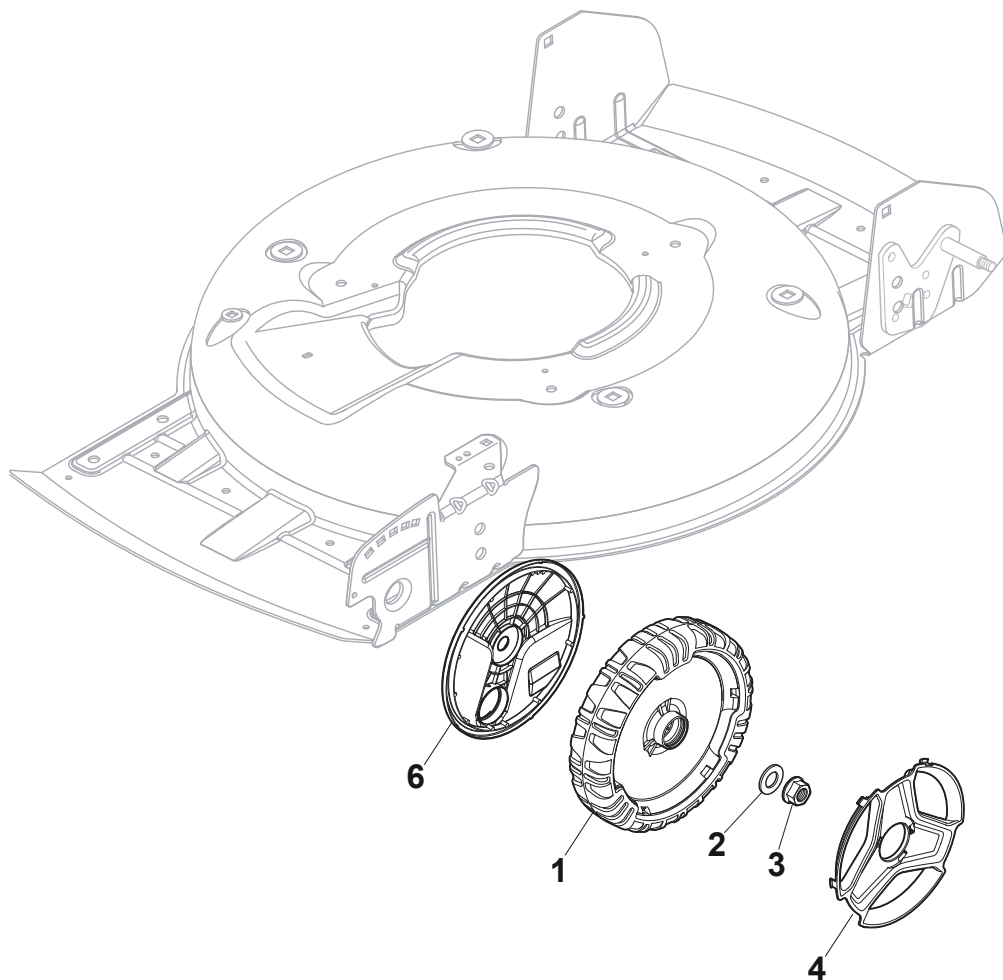

Utgåva Issue 41 - 2016		Hjul och navkapsel Wheel and Hub Cap			
Pos. Fig.	Antal Q.ty	Art nr Part No	Benämning	Description	Anmärkning Notes
1	4	381007498/0	Hjul	Wheel	Grooved Plastic
2	8	112521350/0	Bricka	Washer	
3	8	112155000/0	Mutter	Nut	
4	8	322110796/0	Navkapsel Gra	Hub Cap Grey	
5	4	322110798/0	Navkapsel Gra	Hub Cap Grey	with STIGA Logo
6	2	322600335/0	Hjulskydd	Protection, Wheel