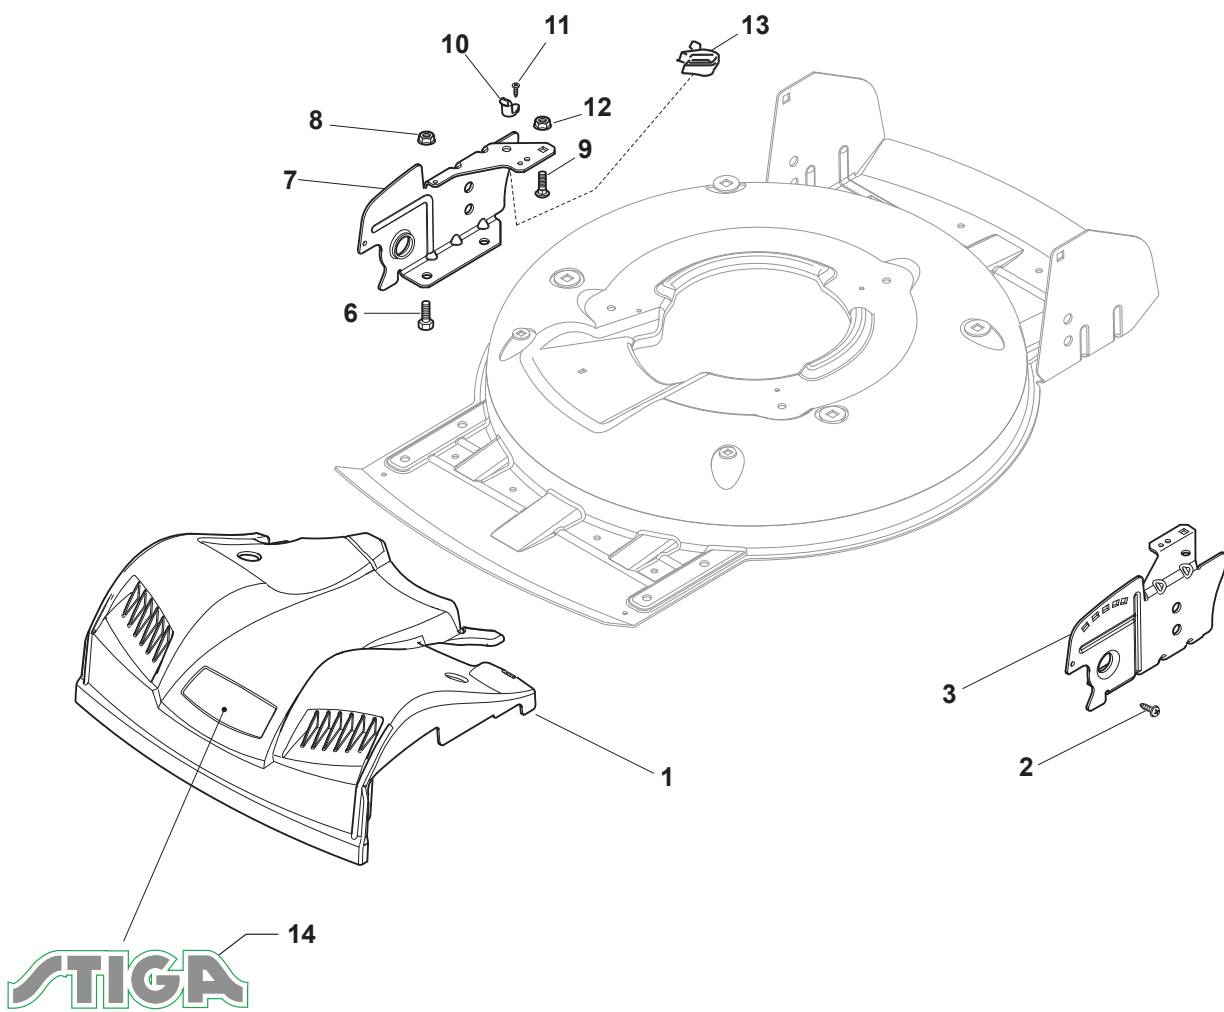

Reservdelskatalog Parts Catalogue

MULTICLIP 50 AE

291501008/S17 - Season 2017

- Use GLOBAL GARDEN PRODUCT Genuine Spare Parts specified in the parts list for repair and/or replacement.
 - The contents described in the parts list may change due to improvement.
 - The drawings of the spare parts are only indicative and might not represent the part in question exactly.
 - The indications "right" - "left" - "front" - "rear" refer to the position of the operator when using the machine.
- When placing orders of parts for repair and/or replacement, make sure that the illustrated parts list is the one applying to the machine's year of manufacture, as shown on the identification plate attached to the machine.

www.stiga.com

Utgåva Issue 41 - 2016		Kapa och höjdställning Deck And Height Adjusting			
Pos. Fig.	Antal Q.ty	Art nr Part No	Benämning	Description	Anmärkning Notes
1	1	381004735/1	Chassi-gra	Grey Deck	
2	1	322600267/0	Plasthjulsskydd	Protection, Wheel	Not for Star Wheel
3	1	381302863/0	Axel, Framhjul	Axle, Front Wheels	
4	1	322033397/0	Hjulaxel-fram	Front Wheel Axle	
5	2	122020050/0	Lasbricka	Ring	
6	1	322600267/0	Plasthjulsskydd	Protection, Wheel	Not for Star Wheel
12	4	112791011/0	Skruv	Screw	
13	1	381545105/0	Plat	Left Plate	
14	4	112154510/0	Mutter	Nut	
15	1	381545104/0	Plat	Right Plate	
16	1	381302861/1	Hjulaxel-bakre	Axle, Rear Wheels	
17	2	112789000/0	Skruv	Screw	
18	1	381003323/0	Höjdställningsspak	Lever, Height Adjustment	
19	2	112154330/0	Mutter	Nut	
20	1	112293200/0	Mutter	Nut	
21	1	322399812/0	Knopp	Knob	
22	2	112735661/0	Skruv	Screw	
23	2	322551529/0	Hjulrensare	Wheels Cleaning Plate	
24	2	112521330/0	Bricka	Washer	
25	1	122033329/0	Höjdställn.stang	Rod, Height Adjustment	
26	2	112604899/0	Starlock	Crown Fastener	
27	1	122446184/0	Fjäder	Spring	