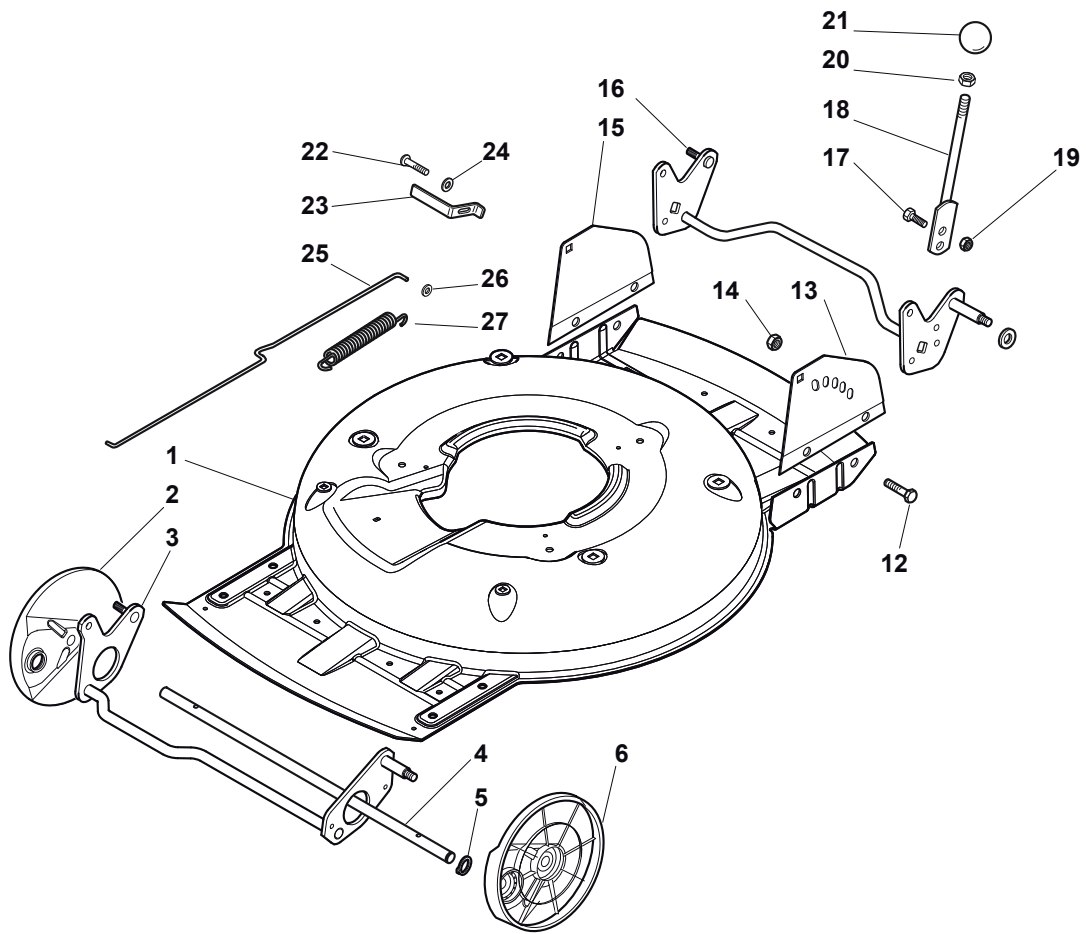

Reservdelskatalog Parts Catalogue

MULTICLIP 50 AE

291501008/S17 - Season 2017

- Use GLOBAL GARDEN PRODUCT Genuine Spare Parts specified in the parts list for repair and/or replacement.
 - The contents described in the parts list may change due to improvement.
 - The drawings of the spare parts are only indicative and might not represent the part in question exactly.
 - The indications "right" - "left" - "front" - "rear" refer to the position of the operator when using the machine.
- When placing orders of parts for repair and/or replacement, make sure that the illustrated parts list is the one applying to the machine's year of manufacture, as shown on the identification plate attached to the machine.

www.stiga.com

Utgåva Issue 41 - 2016		Kapa och höjdställning Deck And Height Adjusting			
Pos. Fig.	Antal Q.ty	Art nr Part No	Benämning	Description	Anmärkning Notes
1	1	381004735/1	Chassi-gra	Grey Deck	
2	1	322600267/0	Plasthjulsskydd	Protection, Wheel	Not for Star Wheel
3	1	381302863/0	Axel, Framhjul	Axle, Front Wheels	
4	1	322033397/0	Hjulaxel-fram	Front Wheel Axle	
5	2	122020050/0	Lasbricka	Ring	
6	1	322600267/0	Plasthjulsskydd	Protection, Wheel	Not for Star Wheel
12	4	112791011/0	Skruv	Screw	
13	1	381545105/0	Plat	Left Plate	
14	4	112154510/0	Mutter	Nut	
15	1	381545104/0	Plat	Right Plate	
16	1	381302861/1	Hjulaxel-bakre	Axle, Rear Wheels	
17	2	112789000/0	Skruv	Screw	
18	1	381003323/0	Höjdställningsspak	Lever, Height Adjustment	
19	2	112154330/0	Mutter	Nut	
20	1	112293200/0	Mutter	Nut	
21	1	322399812/0	Knopp	Knob	
22	2	112735661/0	Skruv	Screw	
23	2	322551529/0	Hjulrensare	Wheels Cleaning Plate	
24	2	112521330/0	Bricka	Washer	
25	1	122033329/0	Höjdställn.stang	Rod, Height Adjustment	
26	2	112604899/0	Starlock	Crown Fastener	
27	1	122446184/0	Fjäder	Spring	