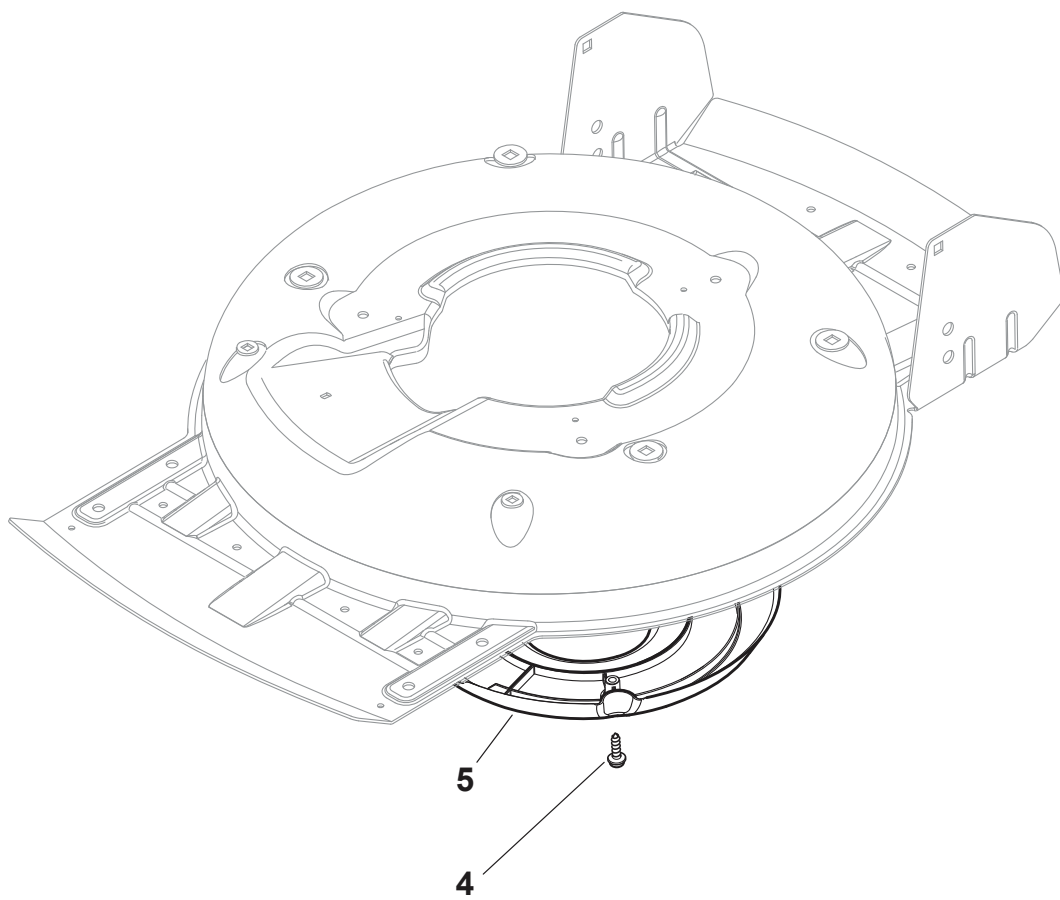

Utgåva Issue 41 - 2016		Remskydd Protection, Belt			
Pos. Fig.	Antal Q.ty	Art nr Part No	Benämning	Description	Anmärkning Notes
4	3	112728531/0	Skruv	Screw	
5	1	322060220/0	Remskydd	Belt Protection