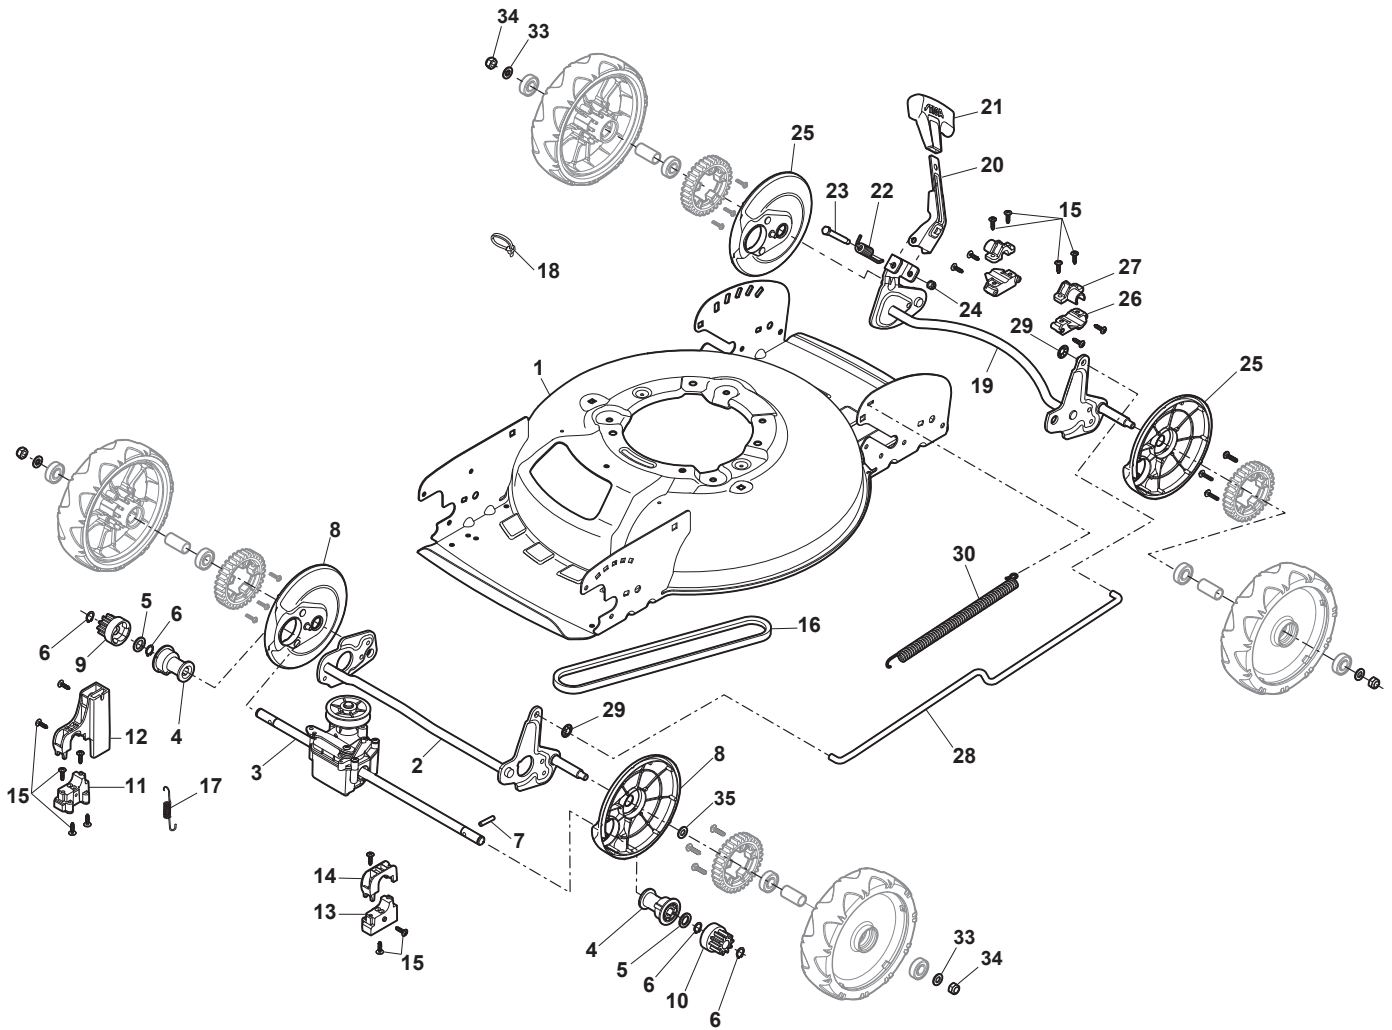

Utgåva Issue 41 - 2016		Kapa och höjdställning		Deck And Height Adjusting	
Pos. Fig.	Antal Q.ty	Art nr Part No	Benämning	Description	Anmärkning Notes
1	1	381004781/1	Chassi	Deck Grey	
2	1	381302877/0	Hjulaxel-fram	Front Wheel Axle	
3	1	181003113/0	Växellada	Gear Box	Transmission with bronze gear
3	1	181003123/0	Växellada	Gear Box	Transmission with plastic gear
4	2	322042066/0	Bussning	Bushing	
5	2	112521371/0	Bricka	Washer	
6	4	112608600/0	Segersäkring	Seeger	
7	2	122753000/0	Spännstift	Pin	
8	2	322600204/0	Hjulskydd	Internal Wheel Protection	
9	1	122570110/1	Drev	Pinion Right	
10	1	122570120/1	Drev	Pinion Left	
11	1	322785476/0	Fäste	Support	
12	1	322785477/0	Fäste	Support	
13	1	322785478/0	Fäste	Support	
14	1	322785479/0	Fäste	Support	
15	19	112728697/0	Skruv	Screw	
16	1	135063800/0	Drivrem	Trapezoidal Belt	Belt for transmission with bronze gear
16	1	135063802/0	Drivrem	Belt	Belt for transmission with plastic gear
17	1	122450439/0	Fjäder	Spring	
18	1	133320022/0	Klämma	Fastpoint Clamp	
19	1	381302879/0	Hjulaxel-bakre	Rear Wheel Axle	
20	1	322322857/0	Manöverbygel	Lever, Height Adjustment	
21	1	322394527/0	Handtagsknopp	Knob	
22	1	122446192/0	Fjäder	Spring	
23	1	122534131/0	Stift	Pin	
24	1	112154510/0	Mutter	Nut	
25	2	322600204/0	Hjulskydd	Internal Wheel Protection	
26	2	322785474/0	Fäste	Support	
27	2	322785475/0	Höjjustering sektor	Sector, Height Adjustment	
28	1	122033332/0	Justerstang	Adjustment Rod	
29	2	112604899/0	Starlock	Crown Fastener	
30	1	122446184/0	Fjäder	Spring	
33	4	112521350/0	Bricka	Washer	
34	4	112155015/0	Mutter	Nut	
35	4	122671661/0	Bricka	Washer