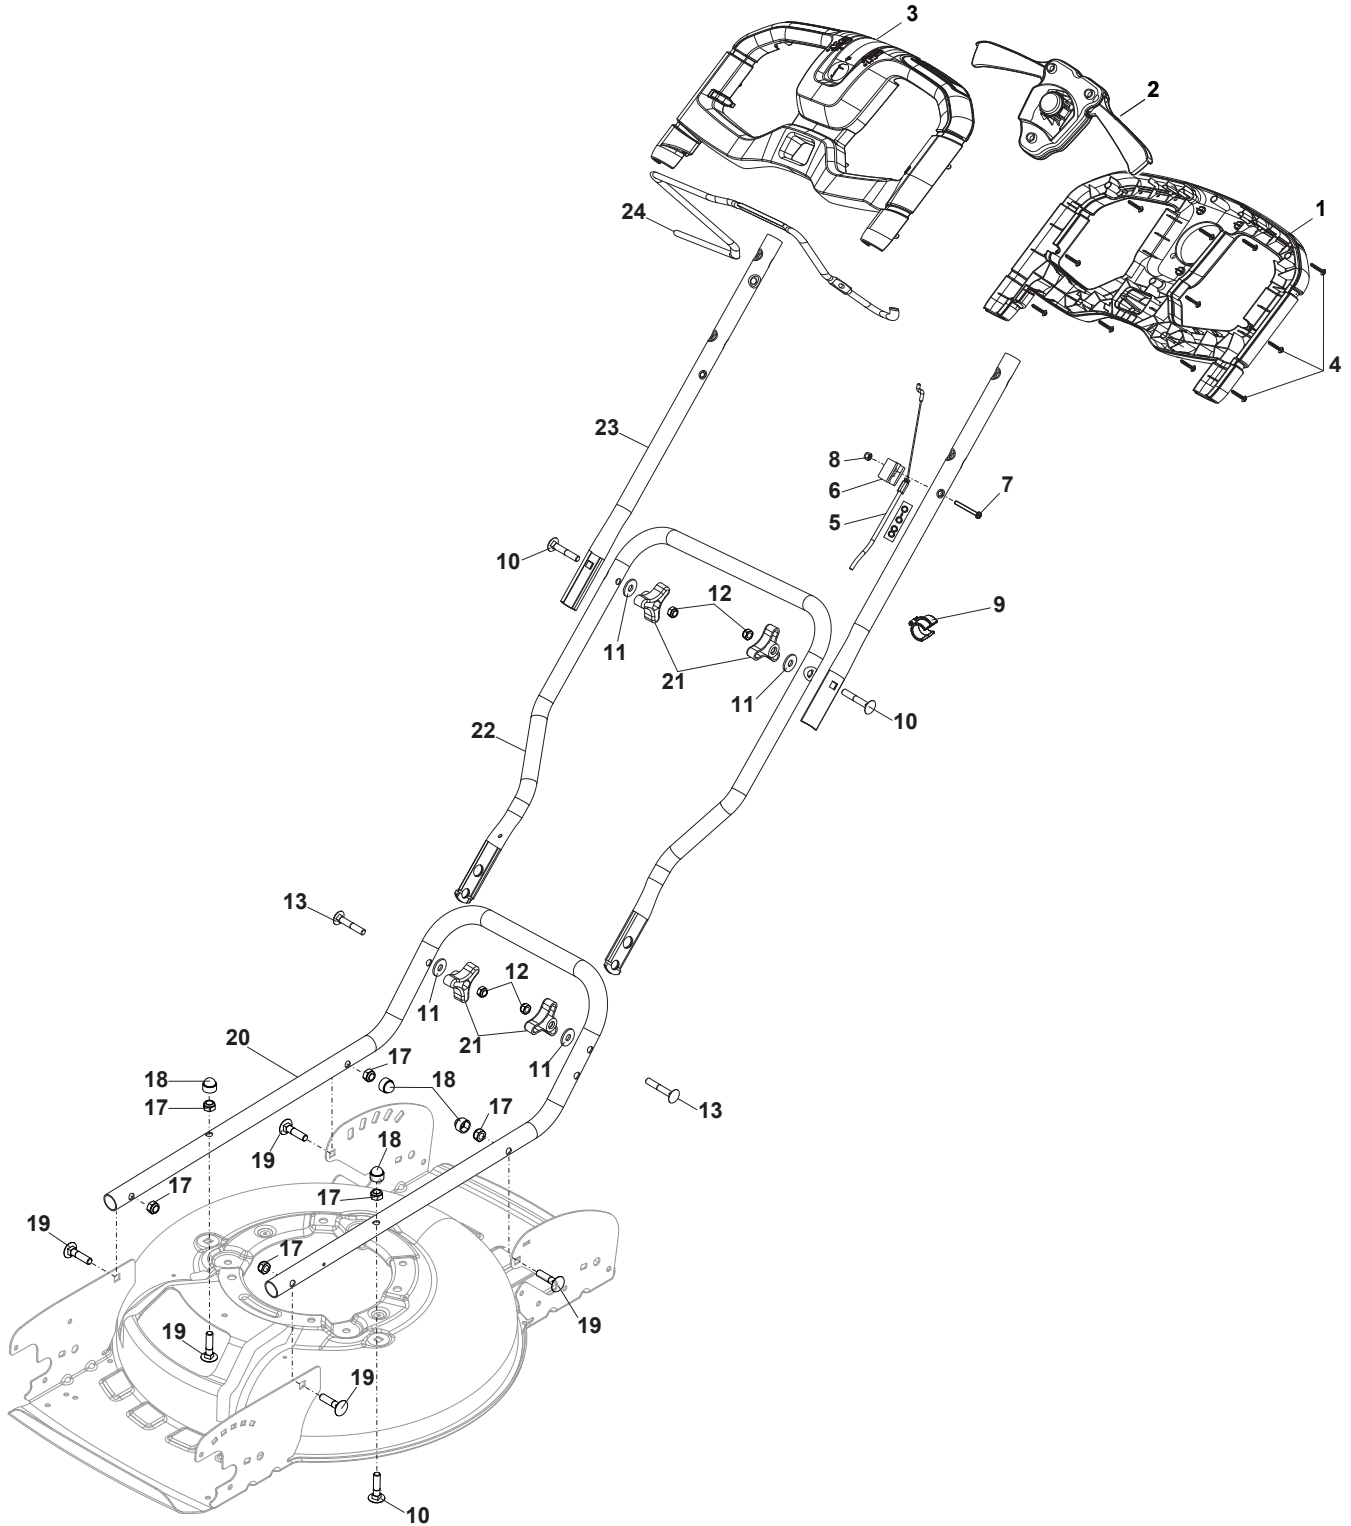

Utgåva Issue 41 - 2016		Reglage		Handle	
Pos. Fig.	Antal Q.ty	Art nr Part No	Benämning	Description	Anmärkning Notes
1	1	322291075/0	Handtagshalva, övre brytare	Upper Half Handgrip Switch	
2	1	381600557/0	Manöverdosa	Dead Hand Switch	
3	1	322291074/0	Handtagshalva, övre brytare	Lower Half Handgrip Switch	
4	11	112728711/0	Skruv	Screw	
5	1	381030103/1	Kopplingswire	Cable Rear Drive	
6	1	322551640/0	Plat	Plate	
7	1	112727783/0	Skruv	Screw	
8	1	112154510/0	Mutter	Nut	
9	3	122192000/1	Kabelhallare	Clamp	
10	2	112819121/0	Skruv	Screw	
11	4	122671651/0	Bricka	Washer	
12	4	112293200/0	Mutter	Nut	
13	2	112819121/0	Skruv	Screw	
14	2	322551578/0	Plat	Plate	
17	6	112155000/0	Mutter	Nut	
18	4	118203854/0	Lock	Cap	
19	6	112818900/0	Skruv	Screw	
20	1	381007556/0	Reglage, nedre Gul	Handle, Lower Part Yellow	
21	4	122399900/0	Knopp	Knob	
22	1	381007585/0	Styre-mellandel	Handle, Middle Part Yellow	
23	2	381007576/0	Handtag, övre	Handle, Upper Part Yellow	
24	1	181003439/0	Spak Handtag	Drive Control Lever