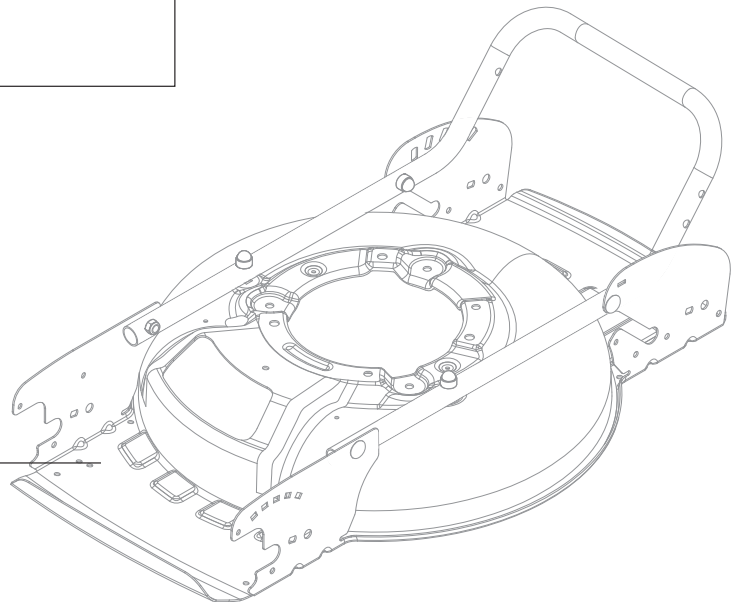

Utgåva Issue 41 - 2016		Mask Mask, Frontal Basic Version			
Pos. Fig.	Antal Q.ty	Art nr Part No	Benämning	Description	Anmärkning Notes
1	1	381390126/0	Handtag	Frontal Assy	
2	1	322393739/0	Handtag	Handle	
3	1	322393659/0	Handtag, nedresKapa, gul	Handle, Lower Part	
4	8	112728697/0	Skruv	Screw	
5	2	112728124/0	Skruv	Screw	
6	1	114367494/2	Dekal STIGA logo	Label STIGA logo