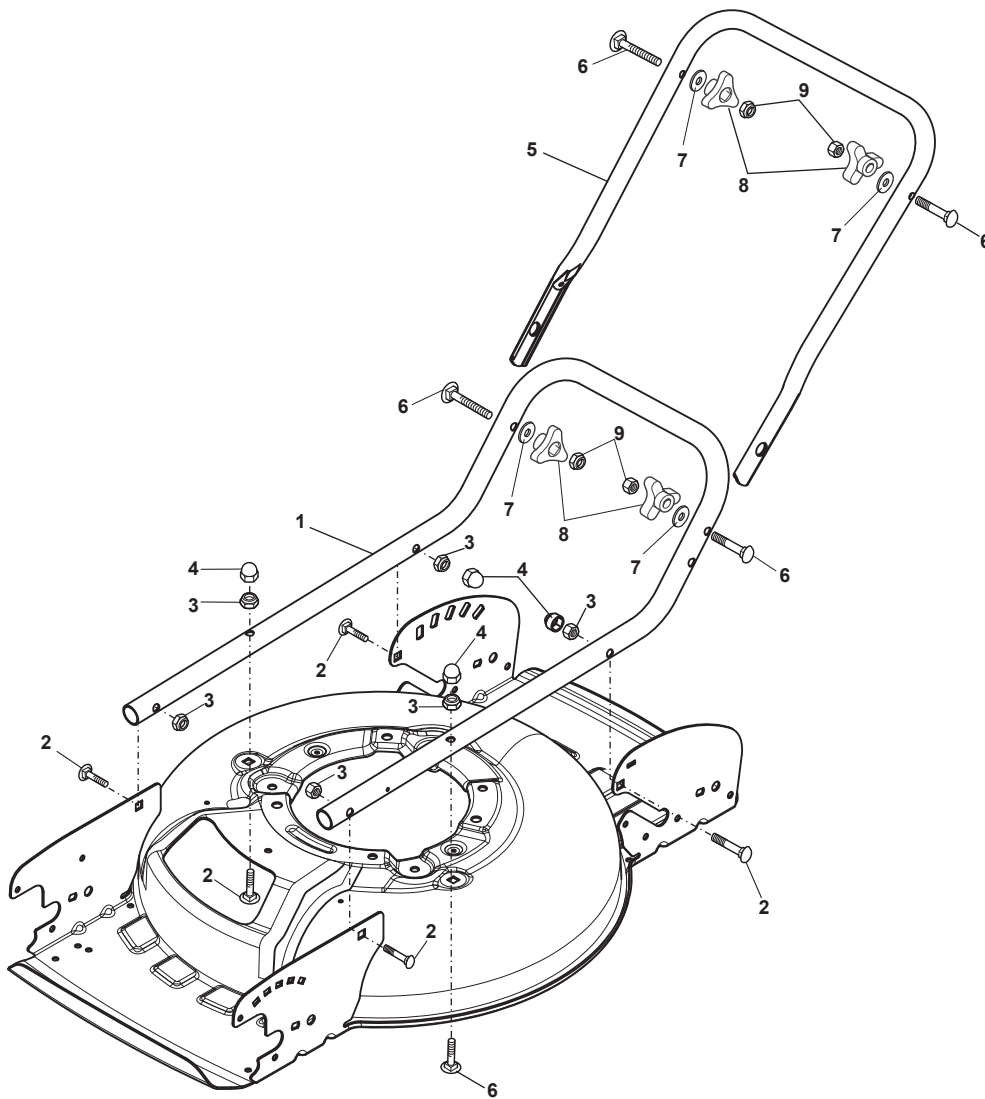

Utgåva Issue 39 - 2016		Reglage, nedre Handle, Lower Part			
Pos. Fig.	Antal Q.ty	Art nr Part No	Benämning	Description	Anmärkning Notes
1	1	381007556/0	Reglage, nedre Gul	Handle, Lower Part Yellow	
2	6	112818900/0	Skruv	Screw	
3	6	112155000/0	Mutter	Nut	
4	4	118203854/0	Lock	Cap	
5	1	381007542/1	Handtag Nedre	Handle, Middle Part Yellow	
6	4	112819121/0	Skruv	Screw	
7	4	122671651/0	Bricka	Washer	
8	4	122399900/0	Knopp	Knob	
9	4	112293200/0	Mutter	Nut