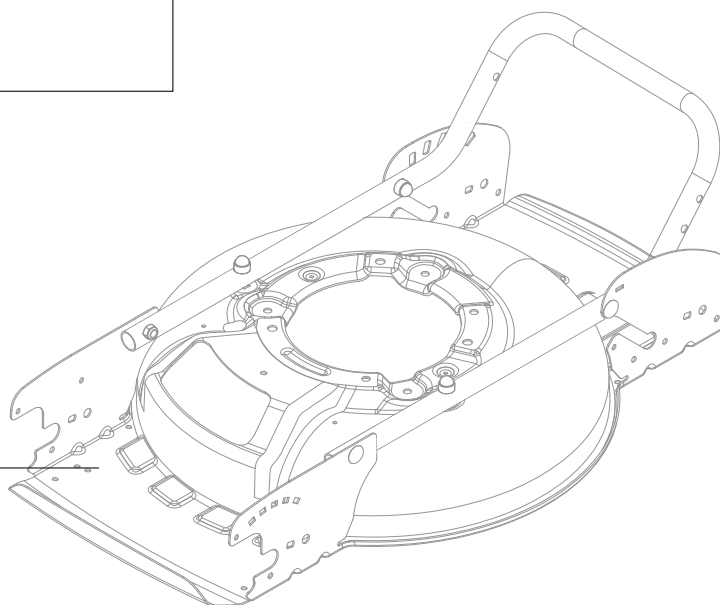

Utgåva Issue 39 - 2016		Mask Mask, Frontal Basic Version			
Pos. Fig.	Antal Q.ty	Art nr Part No	Benämning	Description	Anmärkning Notes
1	1	381390126/0	Handtag	Frontal Assy	
2	1	322393739/0	Handtag	Handle	
3	1	322393659/0	Handtag, nedresKapa, gul	Handle, Lower Part	
4	8	112728697/0	Skruv	Screw	
5	2	112728124/0	Skruv	Screw	
6	1	114367494/2	Dekal STIGA logo	Label STIGA logo