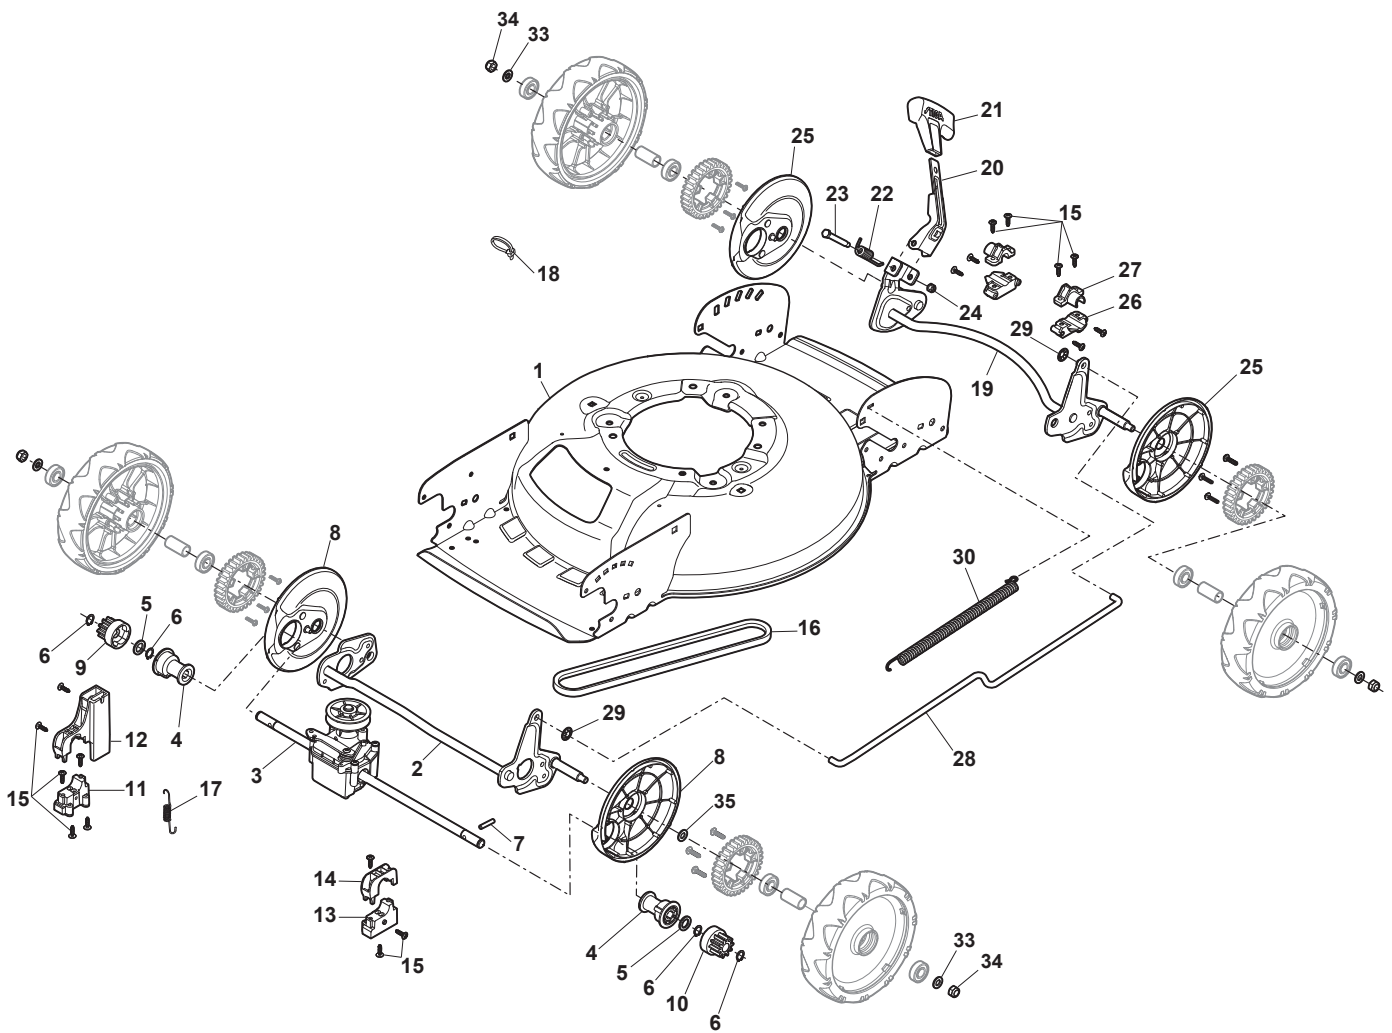

Utgåva Issue 39 - 2016		Kapa och höjdställning		Deck And Height Adjusting	
Pos. Fig.	Antal Q.ty	Art nr Part No	Benämning	Description	Anmärkning Notes
1	1	381004782/1	Chassi	Deck Grey	Side Discharge
2	1	381302877/0	Hjulaxel-fram	Front Wheel Axle	
3	1	181003113/0	Växellada	Gear Box	Transmission with bronze gear - 6:1 speed ratio
3	1	181003123/0	Växellada	Gear Box	Transmission with plastic gear - 7:1 speed ratio
4	2	322042066/0	Bussning	Bushing	
5	2	112521371/0	Bricka	Washer	
6	4	112608600/0	Segersäkring	Seeger	
7	2	122753000/0	Spännstift	Pin	
8	2	322600204/0	Hjulskydd	Internal Wheel Protection	
9	1	122570110/1	Drev	Pinion Right	
10	1	122570120/1	Drev	Pinion Left	
11	1	322785476/0	Fäste	Support	
12	1	322785477/0	Fäste	Support	
13	1	322785478/0	Fäste	Support	
14	1	322785479/0	Fäste	Support	
15	19	112728697/0	Skruv	Screw	
16	1	135063800/0	Drivrem	Trapezoidal Belt	Belt for transmission with bronze gear
16	1	135063802/0	Drivrem	Belt	Belt for transmission with plastic gear
17	1	122450439/0	Fjäder	Spring	
18	1	133320022/0	Klämma	Fastpoint Clamp	
19	1	381302879/0	Hjulaxel-bakre	Rear Wheel Axle	
20	1	322322857/0	Manöverbygel	Lever, Height Adjustment	
21	1	322394527/0	Handtagsknopp	Knob	
22	1	122446192/0	Fjäder	Spring	
23	1	122534131/0	Stift	Pin	
24	1	112154510/0	Mutter	Nut	
25	2	322600204/0	Hjulskydd	Internal Wheel Protection	
26	2	322785474/0	Fäste	Support	
27	2	322785475/0	Höjdställning sektor	Sector, Height Adjustment	
28	1	122033332/0	Justerstang	Adjustment Rod	
29	2	112604899/0	Starlock	Crown Fastener	
30	1	122446184/0	Fjäder	Spring	
33	4	112521350/0	Bricka	Washer	
34	4	112155015/0	Mutter	Nut	
35	4	122671661/0	Bricka	Washer