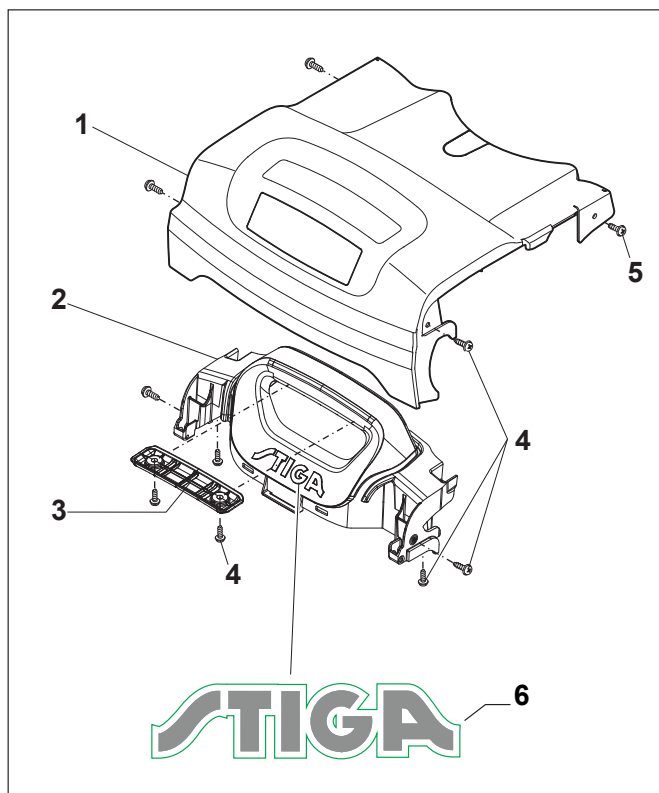

Reservdelskatalog Parts Catalogue

MULTICLIP 47 Q H

298471838/S15 - Season 2017

- Use GLOBAL GARDEN PRODUCT Genuine Spare Parts specified in the parts list for repair and/or replacement.
 - The contents described in the parts list may change due to improvement.
 - The drawings of the spare parts are only indicative and might not represent the part in question exactly.
 - The indications "right" - "left" - "front" - "rear" refer to the position of the operator when using the machine.
- When placing orders of parts for repair and/or replacement, make sure that the illustrated parts list is the one applying to the machine's year of manufacture, as shown on the identification plate attached to the machine.

www.stiga.com

Utgåva Issue 39 - 2016		Kapa och höjdställning Deck And Height Adjusting			
Pos. Fig.	Antal Q.ty	Art nr Part No	Benämning	Description	Anmärkning Notes
1	1	381004782/1	Chassi	Deck Grey	Side Discharge
2	1	381302877/0	Hjulaxel-fram	Front Wheel Axle	
3	1	322033397/0	Hjulaxel-fram	Front Wheel Axle	
4	1	322042066/0	Bussning	Bushing	
5	2	322600204/0	Hjulskydd	Internal Wheel Protection	
6	2	122020050/0	Lasbricka	Ring	
7	1	322785476/0	Fäste	Support	
8	1	322785477/0	Fäste	Support	
9	1	322785478/0	Fäste	Support	
10	1	322785479/0	Fäste	Support	
11	19	112728697/0	Skruv	Screw	
12	1	381302879/0	Hjulaxel-bakre	Rear Wheel Axle	
13	1	322322857/0	Manöverbygel	Lever, Height Adjustment	
14	1	322394527/0	Handtagsknopp	Knob	
15	1	122446192/0	Fjäder	Spring	
16	1	122534131/0	Stift	Pin	
17	1	112154510/0	Mutter	Nut	
18	2	322600204/0	Hjulskydd	Internal Wheel Protection	
19	2	322785474/0	Fäste	Support	
20	2	322785475/0	Höjjustering sektor	Sector, Height Adjustment	
21	1	122033332/0	Justerstang	Adjustment Rod	
22	2	112604899/0	Starlock	Crown Fastener	
23	1	122446184/0	Fjäder	Spring	
33	4	112521350/0	Bricka	Washer	
34	4	112155015/0	Mutter	Nut	
35	4	122671661/0	Bricka	Washer	