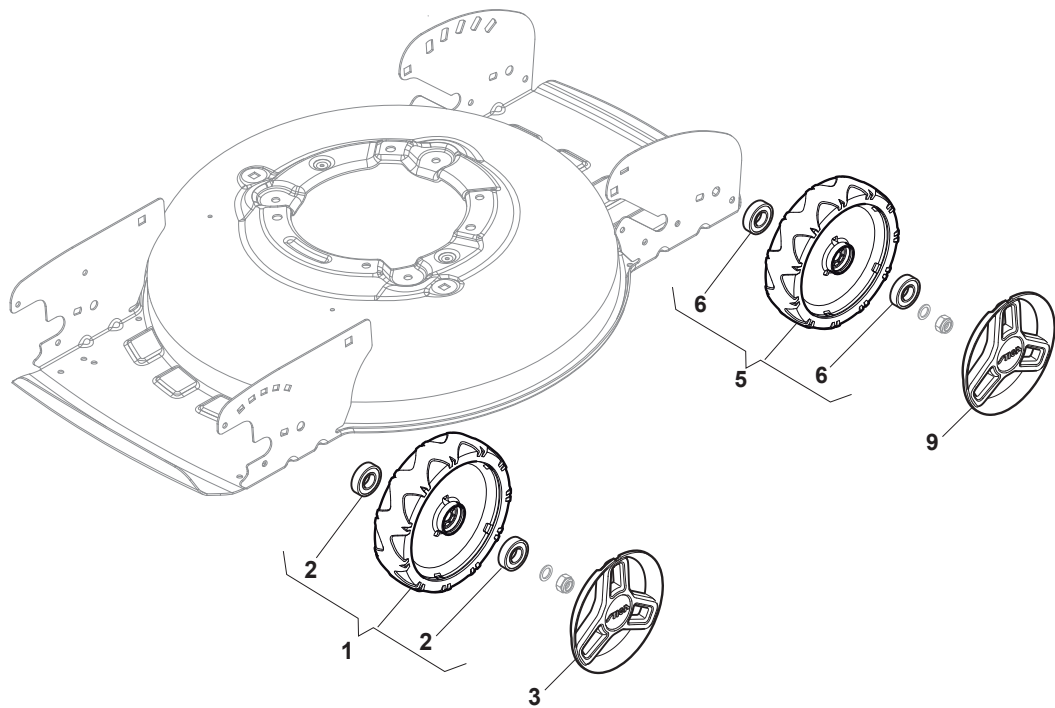

Utgåva Issue 39 - 2016		Hjul och navkapsel Wheels and Hub Caps			
Pos. Fig.	Antal Q.ty	Art nr Part No	Benämning	Description	Anmärkning Notes
1	2	381007450/1	Hjul - Long Hub	Wheel - Long Hub	
2	4	119216035/0	Lager	Bearing	
3	2	322110744/0	Navkapsel Gra	Hub Cap Grey	
5	2	381007450/1	Hjul - Long Hub	Wheel - Long Hub	
6	4	119216035/0	Lager	Bearing	
9	2	322110744/0	Navkapsel Gra	Hub Cap Grey