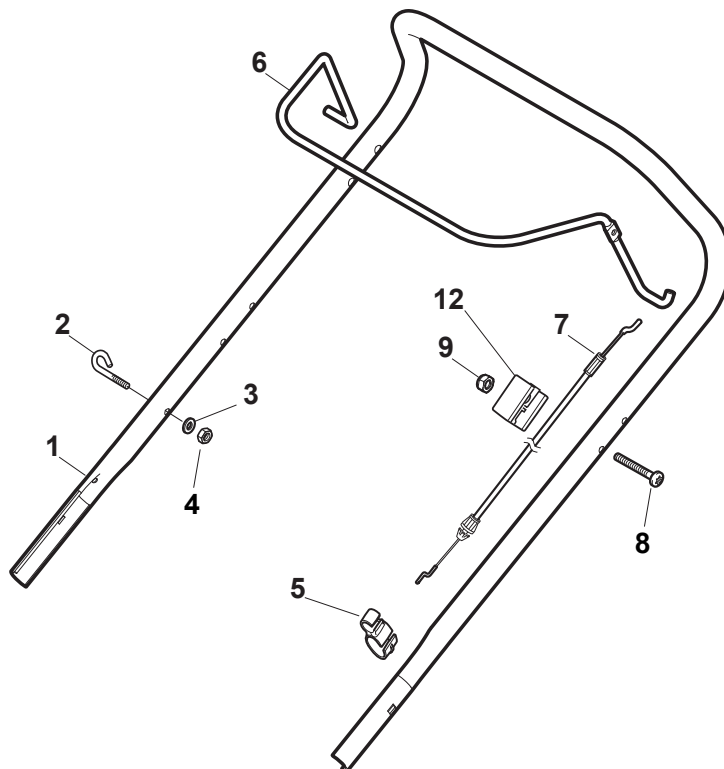

Utgåva Issue 39 - 2016		Reglage, övre Handle, Upper Part			
Pos. Fig.	Antal Q.ty	Art nr Part No	Benämning	Description	Anmärkning Notes
1	1	381006754/0	Handtag, överdel gul	Handle, Upper Part Yellow	Yellow
2	1	122430313/0	Fjäder	Guide Spring	
3	1	112521330/0	Bricka	Washer	
4	1	112154510/0	Mutter	Nut	
5	1	118390020/0	Vajerhallare	Conduit Clip	
6	1	181003363/1	Reglagebygel	Lever, Engine Brake Black	Black
7	1	181030069/1	Motorbromswire	Cable, Thread Engine Brake	
8	1	112727783/0	Skruv	Screw	
9	1	112154510/0	Mutter	Nut	
12	1	322551640/0	Plat	Plate