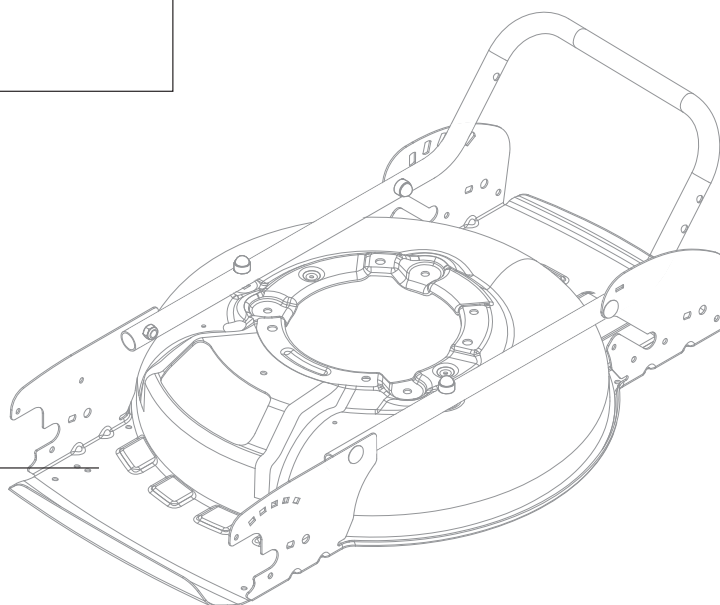

Reservdelskatalog Parts Catalogue

MULTICLIP 47 Q H

298471838/S15 - Season 2017

- Use GLOBAL GARDEN PRODUCT Genuine Spare Parts specified in the parts list for repair and/or replacement.
 - The contents described in the parts list may change due to improvement.
 - The drawings of the spare parts are only indicative and might not represent the part in question exactly.
 - The indications "right" - "left" - "front" - "rear" refer to the position of the operator when using the machine.
- When placing orders of parts for repair and/or replacement, make sure that the illustrated parts list is the one applying to the machine's year of manufacture, as shown on the identification plate attached to the machine.

www.stiga.com

Utgåva Issue 39 - 2016		Kapa och höjdställning Deck And Height Adjusting			
Pos. Fig.	Antal Q.ty	Art nr Part No	Benämning	Description	Anmärkning Notes
1	1	381004782/1	Chassi	Deck Grey	Side Discharge
2	1	381302877/0	Hjulaxel-fram	Front Wheel Axle	
3	1	322033397/0	Hjulaxel-fram	Front Wheel Axle	
4	1	322042066/0	Bussning	Bushing	
5	2	322600204/0	Hjulskydd	Internal Wheel Protection	
6	2	122020050/0	Lasbricka	Ring	
7	1	322785476/0	Fäste	Support	
8	1	322785477/0	Fäste	Support	
9	1	322785478/0	Fäste	Support	
10	1	322785479/0	Fäste	Support	
11	19	112728697/0	Skruv	Screw	
12	1	381302879/0	Hjulaxel-bakre	Rear Wheel Axle	
13	1	322322857/0	Manöverbygel	Lever, Height Adjustment	
14	1	322394527/0	Handtagsknopp	Knob	
15	1	122446192/0	Fjäder	Spring	
16	1	122534131/0	Stift	Pin	
17	1	112154510/0	Mutter	Nut	
18	2	322600204/0	Hjulskydd	Internal Wheel Protection	
19	2	322785474/0	Fäste	Support	
20	2	322785475/0	Höjjustering sektor	Sector, Height Adjustment	
21	1	122033332/0	Justerstang	Adjustment Rod	
22	2	112604899/0	Starlock	Crown Fastener	
23	1	122446184/0	Fjäder	Spring	
33	4	112521350/0	Bricka	Washer	
34	4	112155015/0	Mutter	Nut	
35	4	122671661/0	Bricka	Washer	