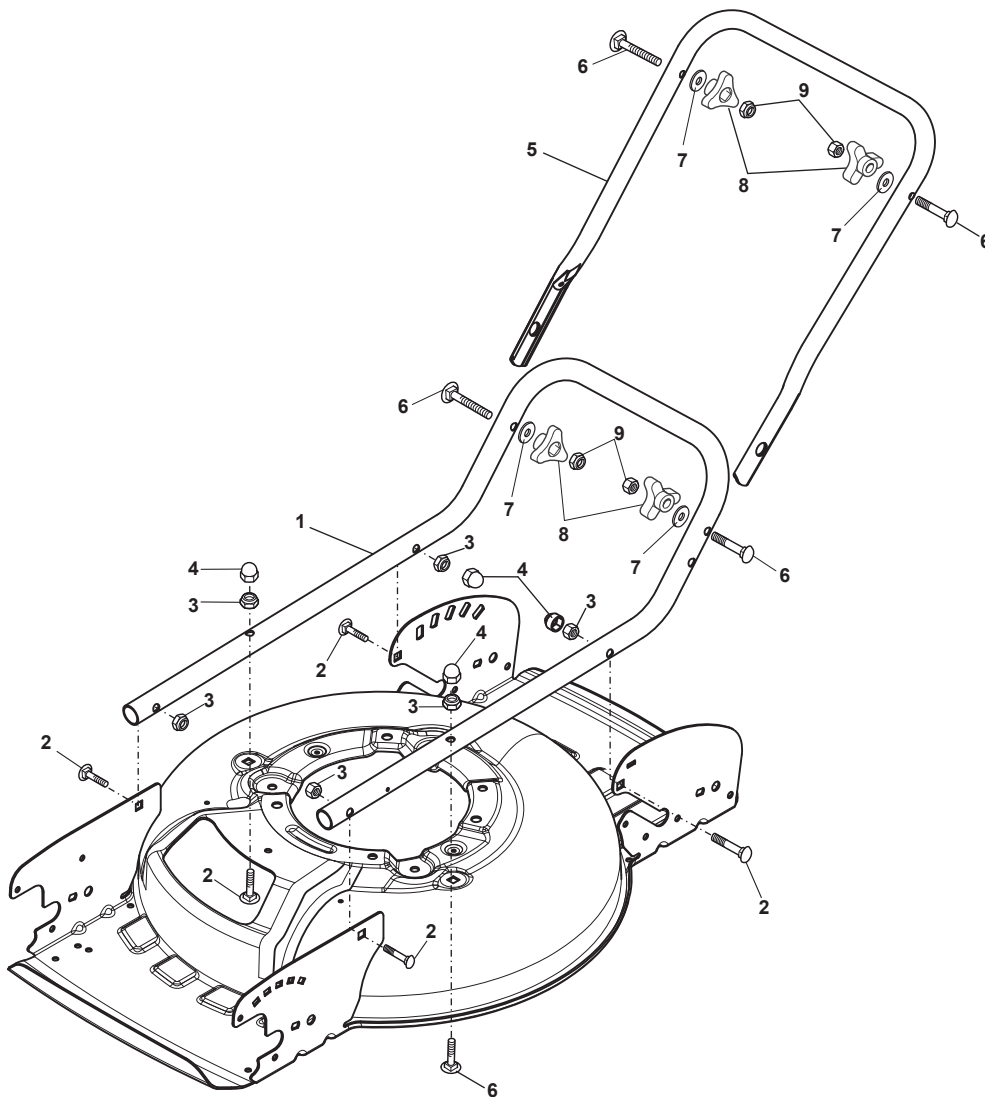

Utgåva Issue 39 - 2016		Reglage, nedre Handle, Lower Part			
Pos. Fig.	Antal Q.ty	Art nr Part No	Benämning	Description	Anmärkning Notes
1	1	381007556/0	Reglage, nedre Gul	Handle, Lower Part Yellow	
2	6	112818900/0	Skruv	Screw	
3	6	112155000/0	Mutter	Nut	
4	4	118203854/0	Lock	Cap	
5	1	381007542/1	Handtag Nedre	Handle, Middle Part Yellow	
6	4	112819121/0	Skruv	Screw	
7	4	122671651/0	Bricka	Washer	
8	4	122399900/0	Knopp	Knob	
9	4	112293200/0	Mutter	Nut