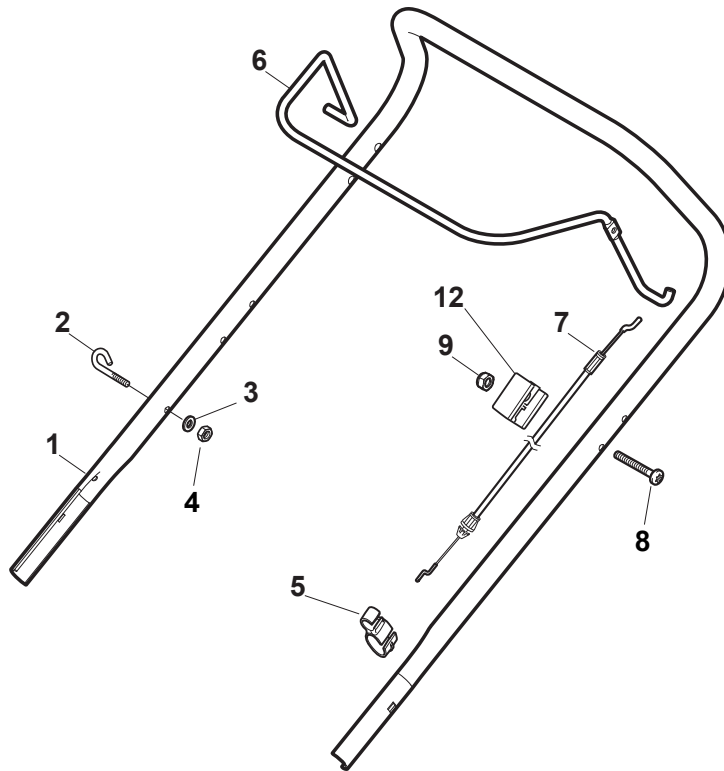

Utgåva Issue 39 - 2016		Reglage, övre Handle, Upper Part			
Pos. Fig.	Antal Q.ty	Art nr Part No	Benämning	Description	Anmärkning Notes
1	1	381006754/0	Handtag, överdel gul	Handle, Upper Part Yellow	Yellow
2	1	122430313/0	Fjäder	Guide Spring	
3	1	112521330/0	Bricka	Washer	
4	1	112154510/0	Mutter	Nut	
5	1	118390020/0	Vajerhallare	Conduit Clip	
6	1	181003363/1	Reglagebygel	Lever, Engine Brake Black	Black
7	1	181030079/0	Motorbromswire	Cable, Thread Engine Brake	
8	1	112727783/0	Skruv	Screw	
9	1	112154510/0	Mutter	Nut	
12	1	322551640/0	Plat	Plate