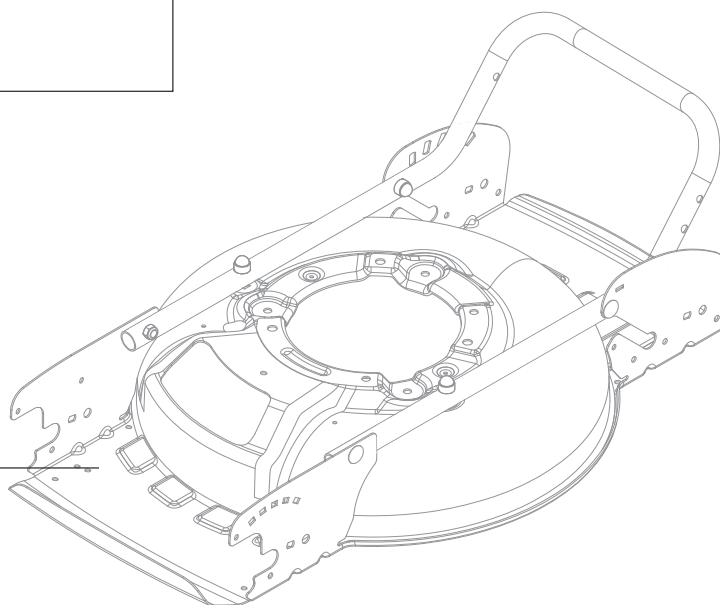

Reservdelskatalog Parts Catalogue

MULTICLIP 47 Q B

298471828/S15 - Season 2017

- Use GLOBAL GARDEN PRODUCT Genuine Spare Parts specified in the parts list for repair and/or replacement.
 - The contents described in the parts list may change due to improvement.
 - The drawings of the spare parts are only indicative and might not represent the part in question exactly.
 - The indications "right" - "left" - "front" - "rear" refer to the position of the operator when using the machine.
- When placing orders of parts for repair and/or replacement, make sure that the illustrated parts list is the one applying to the machine's year of manufacture, as shown on the identification plate attached to the machine.

www.stiga.com

Utgåva Issue 39 - 2016		Kapa och höjdställning Deck And Height Adjusting			
Pos. Fig.	Antal Q.ty	Art nr Part No	Benämning	Description	Anmärkning Notes
1	1	381004782/1	Chassi	Deck Grey	Side Discharge
2	1	381302877/0	Hjulaxel-fram	Front Wheel Axle	
3	1	322033397/0	Hjulaxel-fram	Front Wheel Axle	
4	1	322042066/0	Bussning	Bushing	
5	2	322600204/0	Hjulskydd	Internal Wheel Protection	
6	2	122020050/0	Lasbricka	Ring	
7	1	322785476/0	Fäste	Support	
8	1	322785477/0	Fäste	Support	
9	1	322785478/0	Fäste	Support	
10	1	322785479/0	Fäste	Support	
11	19	112728697/0	Skruv	Screw	
12	1	381302879/0	Hjulaxel-bakre	Rear Wheel Axle	
13	1	322322857/0	Manöverbygel	Lever, Height Adjustment	
14	1	322394527/0	Handtagsknopp	Knob	
15	1	122446192/0	Fjäder	Spring	
16	1	122534131/0	Stift	Pin	
17	1	112154510/0	Mutter	Nut	
18	2	322600204/0	Hjulskydd	Internal Wheel Protection	
19	2	322785474/0	Fäste	Support	
20	2	322785475/0	Höjjustering sektor	Sector, Height Adjustment	
21	1	122033332/0	Justerstang	Adjustment Rod	
22	2	112604899/0	Starlock	Crown Fastener	
23	1	122446184/0	Fjäder	Spring	
33	4	112521350/0	Bricka	Washer	
34	4	112155015/0	Mutter	Nut	
35	4	122671661/0	Bricka	Washer	