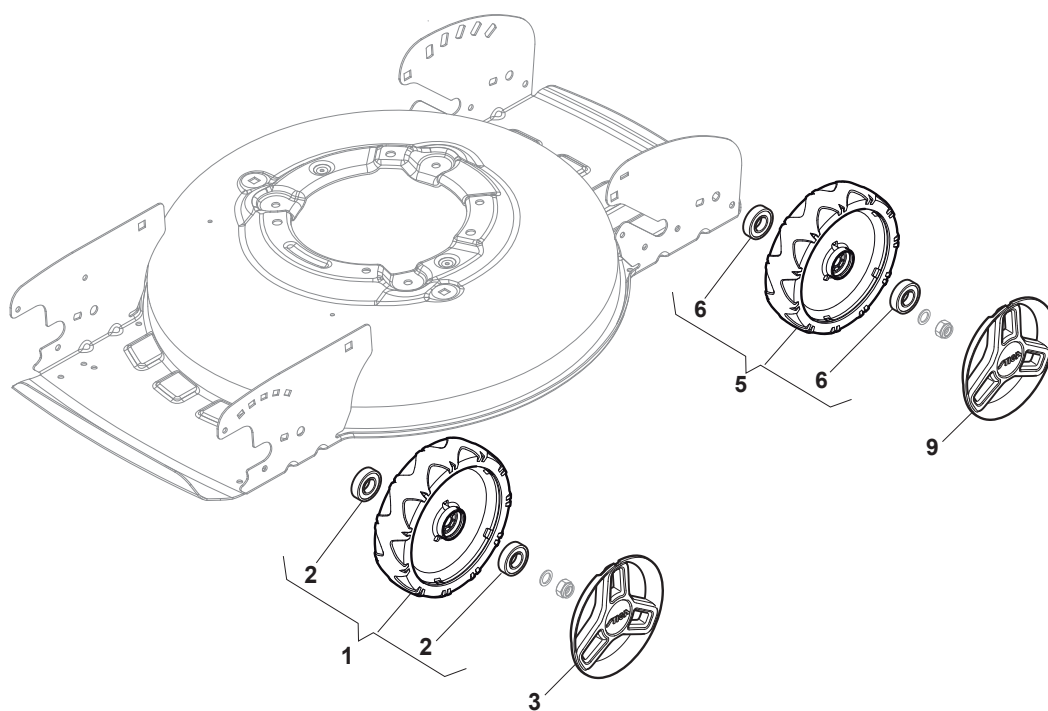

Utgåva Issue 39 - 2016		Hjul och navkapsel Wheels and Hub Caps			
Pos. Fig.	Antal Q.ty	Art nr Part No	Benämning	Description	Anmärkning Notes
1	2	381007450/1	Hjul - Long Hub	Wheel - Long Hub	
2	4	119216035/0	Lager	Bearing	
3	2	322110744/0	Navkapsel Gra	Hub Cap Grey	
5	2	381007450/1	Hjul - Long Hub	Wheel - Long Hub	
6	4	119216035/0	Lager	Bearing	
9	2	322110744/0	Navkapsel Gra	Hub Cap Grey