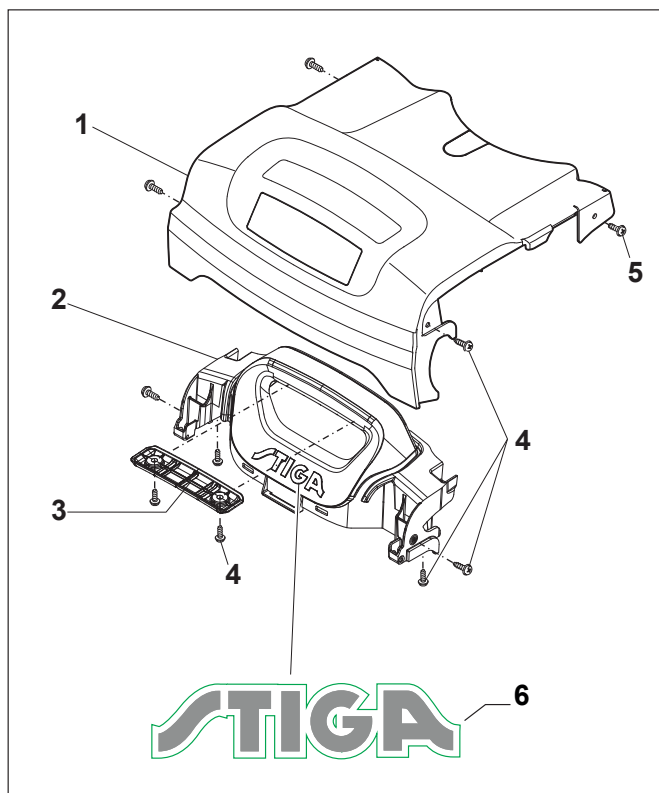

Reservdelskatalog Parts Catalogue

MULTICLIP 47 Q B

298471828/S15 - Season 2017

- Use GLOBAL GARDEN PRODUCT Genuine Spare Parts specified in the parts list for repair and/or replacement.
 - The contents described in the parts list may change due to improvement.
 - The drawings of the spare parts are only indicative and might not represent the part in question exactly.
 - The indications "right" - "left" - "front" - "rear" refer to the position of the operator when using the machine.
- When placing orders of parts for repair and/or replacement, make sure that the illustrated parts list is the one applying to the machine's year of manufacture, as shown on the identification plate attached to the machine.

www.stiga.com

Utgåva Issue 39 - 2016		Kapa och höjdställning Deck And Height Adjusting			
Pos. Fig.	Antal Q.ty	Art nr Part No	Benämning	Description	Anmärkning Notes
1	1	381004782/1	Chassi	Deck Grey	Side Discharge
2	1	381302877/0	Hjulaxel-fram	Front Wheel Axle	
3	1	322033397/0	Hjulaxel-fram	Front Wheel Axle	
4	1	322042066/0	Bussning	Bushing	
5	2	322600204/0	Hjulskydd	Internal Wheel Protection	
6	2	122020050/0	Lasbricka	Ring	
7	1	322785476/0	Fäste	Support	
8	1	322785477/0	Fäste	Support	
9	1	322785478/0	Fäste	Support	
10	1	322785479/0	Fäste	Support	
11	19	112728697/0	Skruv	Screw	
12	1	381302879/0	Hjulaxel-bakre	Rear Wheel Axle	
13	1	322322857/0	Manöverbygel	Lever, Height Adjustment	
14	1	322394527/0	Handtagsknopp	Knob	
15	1	122446192/0	Fjäder	Spring	
16	1	122534131/0	Stift	Pin	
17	1	112154510/0	Mutter	Nut	
18	2	322600204/0	Hjulskydd	Internal Wheel Protection	
19	2	322785474/0	Fäste	Support	
20	2	322785475/0	Höjjustering sektor	Sector, Height Adjustment	
21	1	122033332/0	Justerstang	Adjustment Rod	
22	2	112604899/0	Starlock	Crown Fastener	
23	1	122446184/0	Fjäder	Spring	
33	4	112521350/0	Bricka	Washer	
34	4	112155015/0	Mutter	Nut	
35	4	122671661/0	Bricka	Washer	