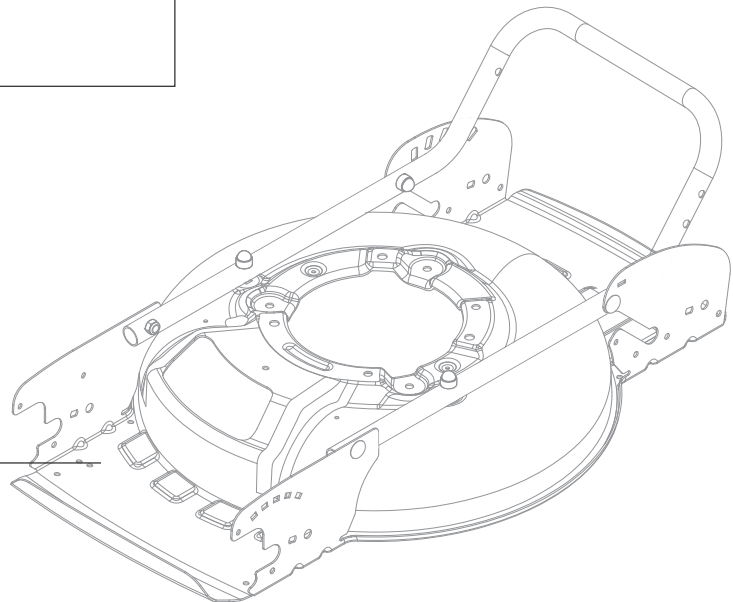

# **MULTICLIP 47 AE**

**298471008/S17 - Season 2017**

- Use GLOBAL GARDEN PRODUCT Genuine Spare Parts specified in the parts list for repair and/or replacement.
  - The contents described in the parts list may change due to improvement.
  - The drawings of the spare parts are only indicative and might not represent the part in question exactly.
  - The indications "right" - "left" - "front" - "rear" refer to the position of the operator when using the machine.
- When placing orders of parts for repair and/or replacement, make sure that the illustrated parts list is the one applying to the machine's year of manufacture, as shown on the identification plate attached to the machine.

[www.stiga.com](http://www.stiga.com)

Utgåva Issue 41 - 2016		Kapa och höjdställning Deck And Height Adjusting			
Pos. Fig.	Antal Q.ty	Art nr Part No	Benämning	Description	Anmärkning Notes
1	1	381004783/1	Chassi	Deck Black	
2	1	381302877/0	Hjulaxel-fram	Front Wheel Axle	
3	1	322033397/0	Hjulaxel-fram	Front Wheel Axle	
4	1	322042066/0	Bussning	Bushing	
5	2	322600204/0	Hjulskydd	Internal Wheel Protection	
6	2	122020050/0	Lasbricka	Ring	
7	1	322785476/0	Fäste	Support	
8	1	322785477/0	Fäste	Support	
9	1	322785478/0	Fäste	Support	
10	1	322785479/0	Fäste	Support	
11	19	112728697/0	Skruv	Screw	
12	1	381302879/0	Hjulaxel-bakre	Rear Wheel Axle	
13	1	322322857/0	Manöverbygel	Lever, Height Adjustment	
14	1	322394527/0	Handtagsknopp	Knob	
15	1	122446192/0	Fjäder	Spring	
16	1	122534131/0	Stift	Pin	
17	1	112154510/0	Mutter	Nut	
18	2	322600204/0	Hjulskydd	Internal Wheel Protection	
19	2	322785474/0	Fäste	Support	
20	2	322785475/0	Höjjustering sektor	Sector, Height Adjustment	
21	1	122033332/0	Justerstang	Adjustment Rod	
22	2	112604899/0	Starlock	Crown Fastener	
23	1	122446184/0	Fjäder	Spring	
33	4	112521350/0	Bricka	Washer	
34	4	112155015/0	Mutter	Nut	
35	4	122671661/0	Bricka	Washer	