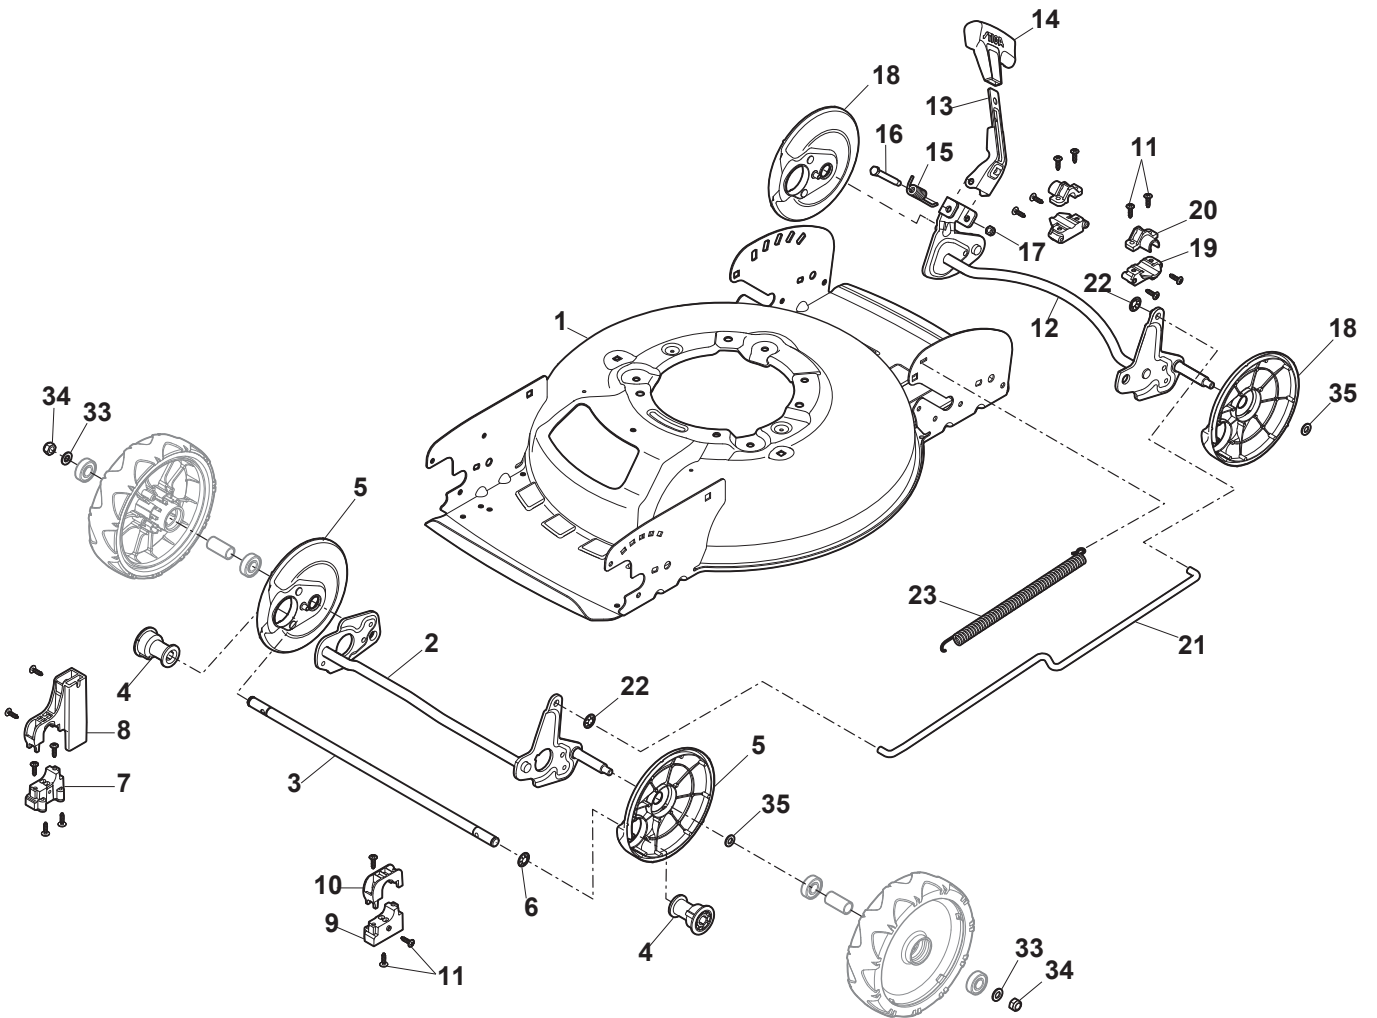

# **MULTICLIP 47 AE**

**298471008/S17 - Season 2017**

- Use GLOBAL GARDEN PRODUCT Genuine Spare Parts specified in the parts list for repair and/or replacement.
  - The contents described in the parts list may change due to improvement.
  - The drawings of the spare parts are only indicative and might not represent the part in question exactly.
  - The indications "right" - "left" - "front" - "rear" refer to the position of the operator when using the machine.
- When placing orders of parts for repair and/or replacement, make sure that the illustrated parts list is the one applying to the machine's year of manufacture, as shown on the identification plate attached to the machine.

[www.stiga.com](http://www.stiga.com)

Utgåva Issue 41 - 2016		Kapa och höjdställning Deck And Height Adjusting			
Pos. Fig.	Antal Q.ty	Art nr Part No	Benämning	Description	Anmärkning Notes
1	1	381004783/1	Chassi	Deck Black	
2	1	381302877/0	Hjulaxel-fram	Front Wheel Axle	
3	1	322033397/0	Hjulaxel-fram	Front Wheel Axle	
4	1	322042066/0	Bussning	Bushing	
5	2	322600204/0	Hjulskydd	Internal Wheel Protection	
6	2	122020050/0	Lasbricka	Ring	
7	1	322785476/0	Fäste	Support	
8	1	322785477/0	Fäste	Support	
9	1	322785478/0	Fäste	Support	
10	1	322785479/0	Fäste	Support	
11	19	112728697/0	Skruv	Screw	
12	1	381302879/0	Hjulaxel-bakre	Rear Wheel Axle	
13	1	322322857/0	Manöverbygel	Lever, Height Adjustment	
14	1	322394527/0	Handtagsknopp	Knob	
15	1	122446192/0	Fjäder	Spring	
16	1	122534131/0	Stift	Pin	
17	1	112154510/0	Mutter	Nut	
18	2	322600204/0	Hjulskydd	Internal Wheel Protection	
19	2	322785474/0	Fäste	Support	
20	2	322785475/0	Höjjustering sektor	Sector, Height Adjustment	
21	1	122033332/0	Justerstang	Adjustment Rod	
22	2	112604899/0	Starlock	Crown Fastener	
23	1	122446184/0	Fjäder	Spring	
33	4	112521350/0	Bricka	Washer	
34	4	112155015/0	Mutter	Nut	
35	4	122671661/0	Bricka	Washer	