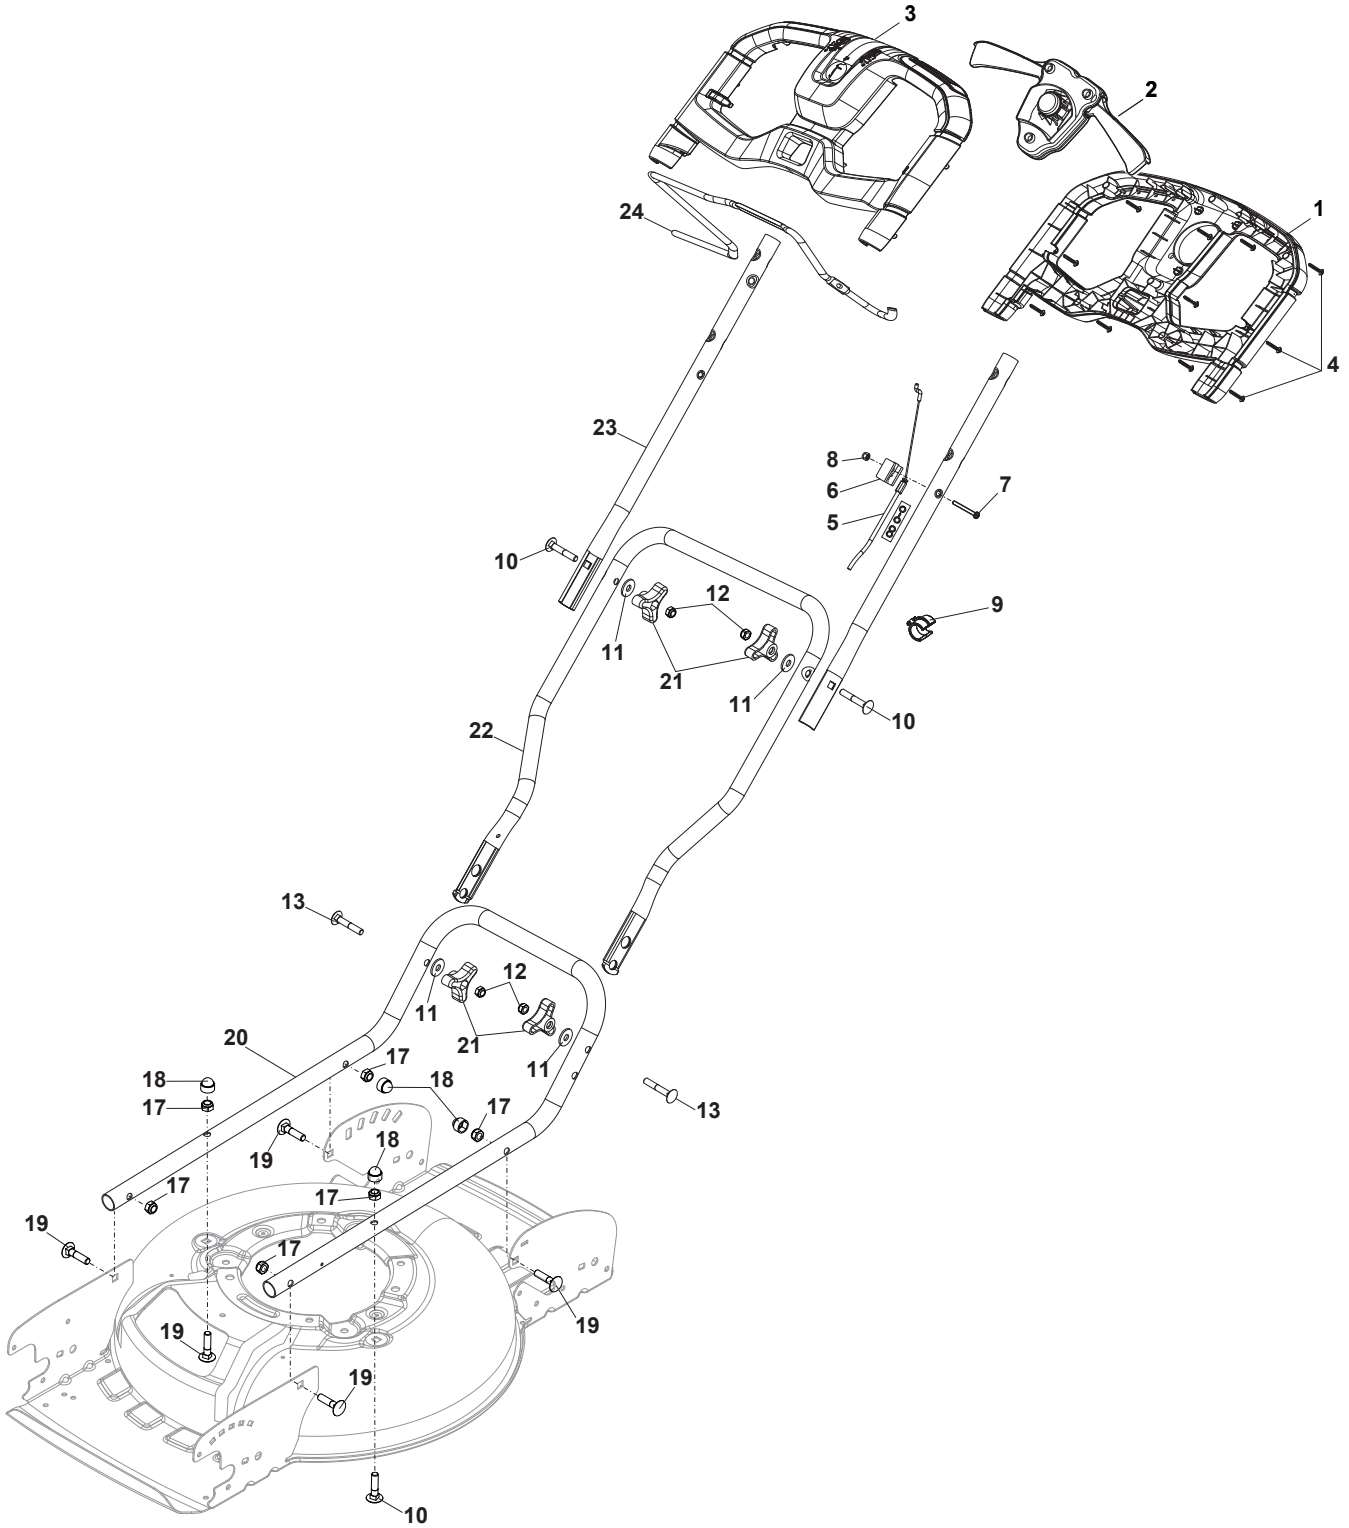

Utgåva Issue 41 - 2016		Reglage		Handle	
Pos. Fig.	Antal Q.ty	Art nr Part No	Benämning	Description	Anmärkning Notes
1	1	322291075/0	Handtagshalva, övre brytare	Upper Half Handgrip Switch	
2	1	381600557/0	Manöverdosa	Dead Hand Switch	
3	1	322291074/0	Handtagshalva, övre brytare	Lower Half Handgrip Switch	
4	11	112728711/0	Skruv	Screw	
5	1	381030103/1	Kopplingswire	Cable Rear Drive	
6	1	322551640/0	Plat	Plate	
7	1	112727783/0	Skruv	Screw	
8	1	112154510/0	Mutter	Nut	
9	2	122192000/1	Kabelhallare	Clamp	
10	2	112819121/0	Skruv	Screw	
11	4	122671651/0	Bricka	Washer	
12	4	112293200/0	Mutter	Nut	
13	2	112819121/0	Skruv	Screw	
14	2	322551578/0	Plat	Plate	
17	6	112155000/0	Mutter	Nut	
18	4	118203854/0	Lock	Cap	
19	6	112818900/0	Skruv	Screw	
20	1	381007556/0	Reglage, nedre Gul	Handle, Lower Part Yellow	
21	4	122399900/0	Knopp	Knob	
22	1	381007585/0	Styre-mellandel	Handle, Middle Part Yellow	
23	2	381007576/0	Handtag, övre	Handle, Upper Part	
24	1	181003439/0	Spak Handtag	Drive Control Lever