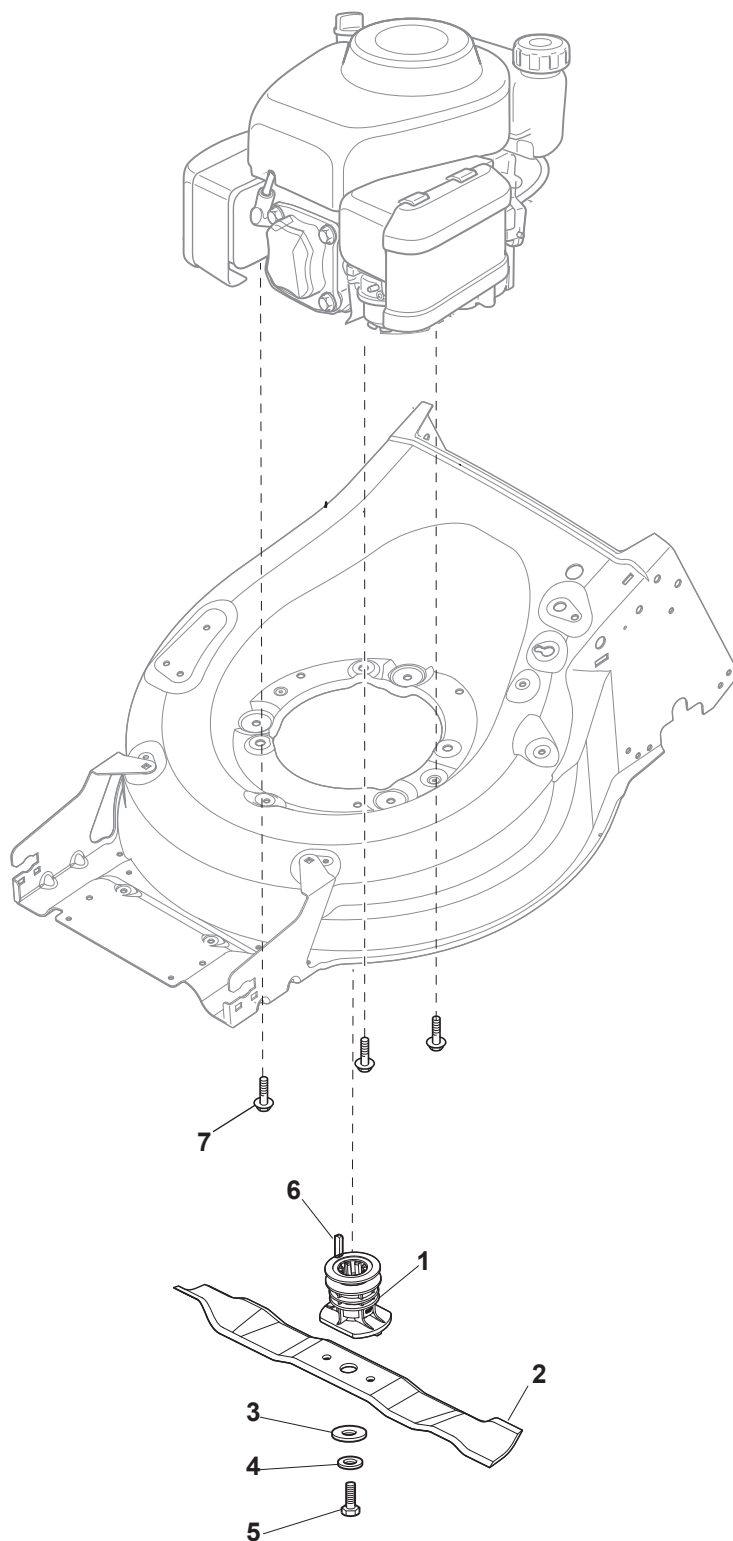

Utgåva Issue 50 - 2016		Kniv Blade			
Pos. Fig.	Antal Q.ty	Art nr Part No	Benämning	Description	Anmärkning Notes
1	1	122465608/2	Knivfäste D26	Hub With Pulley, Crankshaft Ø 25	for HONDA Engines
2	1	181004409/0	Mulcherkniv	Mulching Blade	
3	1	112508125/0	Bricka	Elastic Washer	
4	1	112523080/0	Bricka	Washer	
5	1	112735698/0	Skruv	Screw	for GGP-B&S-HONDA Engines
6	1	112139150/0	Kil D25Mm	Feather, Crankshaft Ø 25	for HONDA Engines
7	3	112735108/1	Skruv	Screw	for GGP-B&S-HONDA Engines