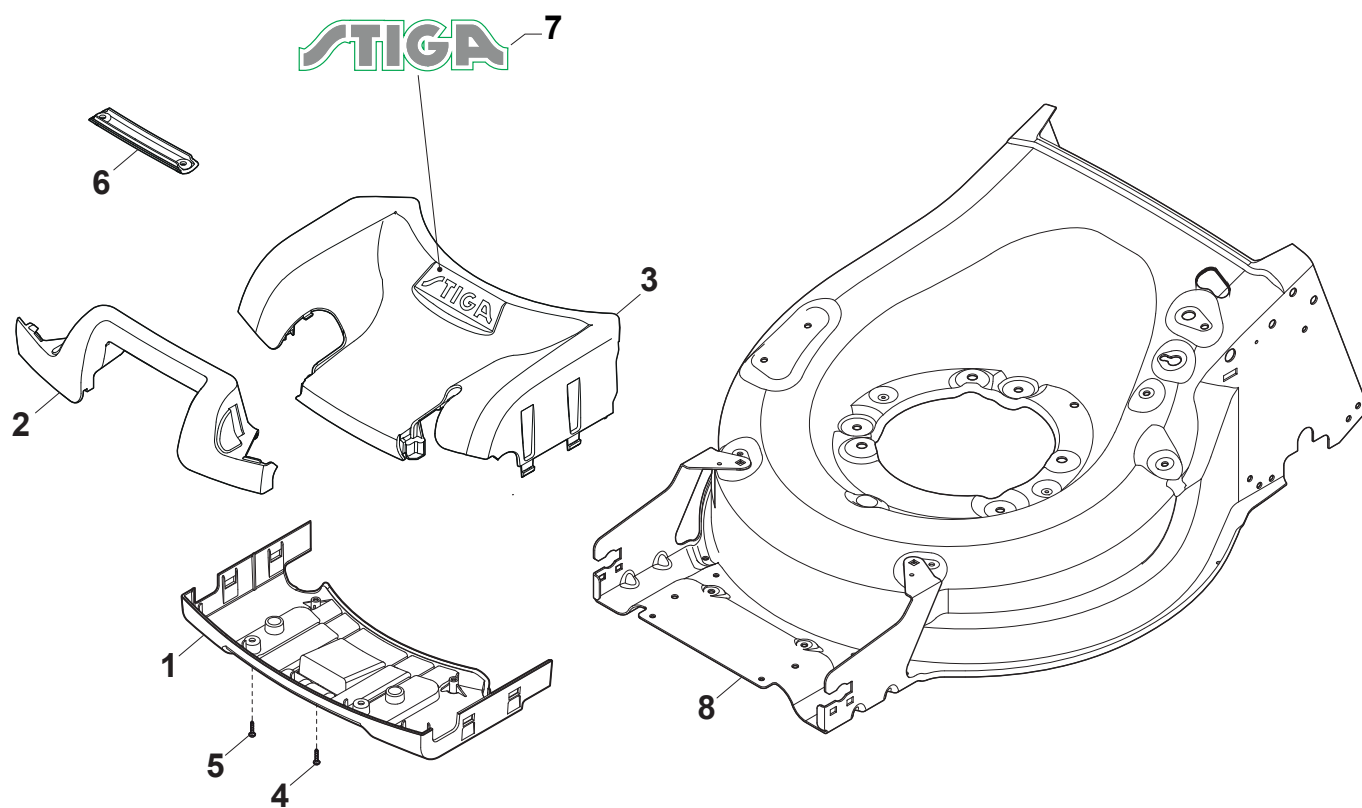

Utgåva Issue 50 - 2016		Mask			
Pos. Fig.	Antal Q.ty	Art nr Part No	Benämning	Description	Anmärkning Notes
1	1	322500113/0	Luftintag	Front Combi	
2	1	381393704/0	Handtag	Handle	
3	1	322226241/0	Frontkapa, Gra	Mask, Grey	
4	2	112735654/0	Skruv	Screw	
5	2	112728697/0	Skruv	Screw	
6	1	322393756/0	Handtag-Främre	Front Handle	
7	1	114367494/2	Dekal STIGA logo	Label STIGA logo	
8	1	381004837/0	Chassi-Grå	Grey Deck	Side Discharge