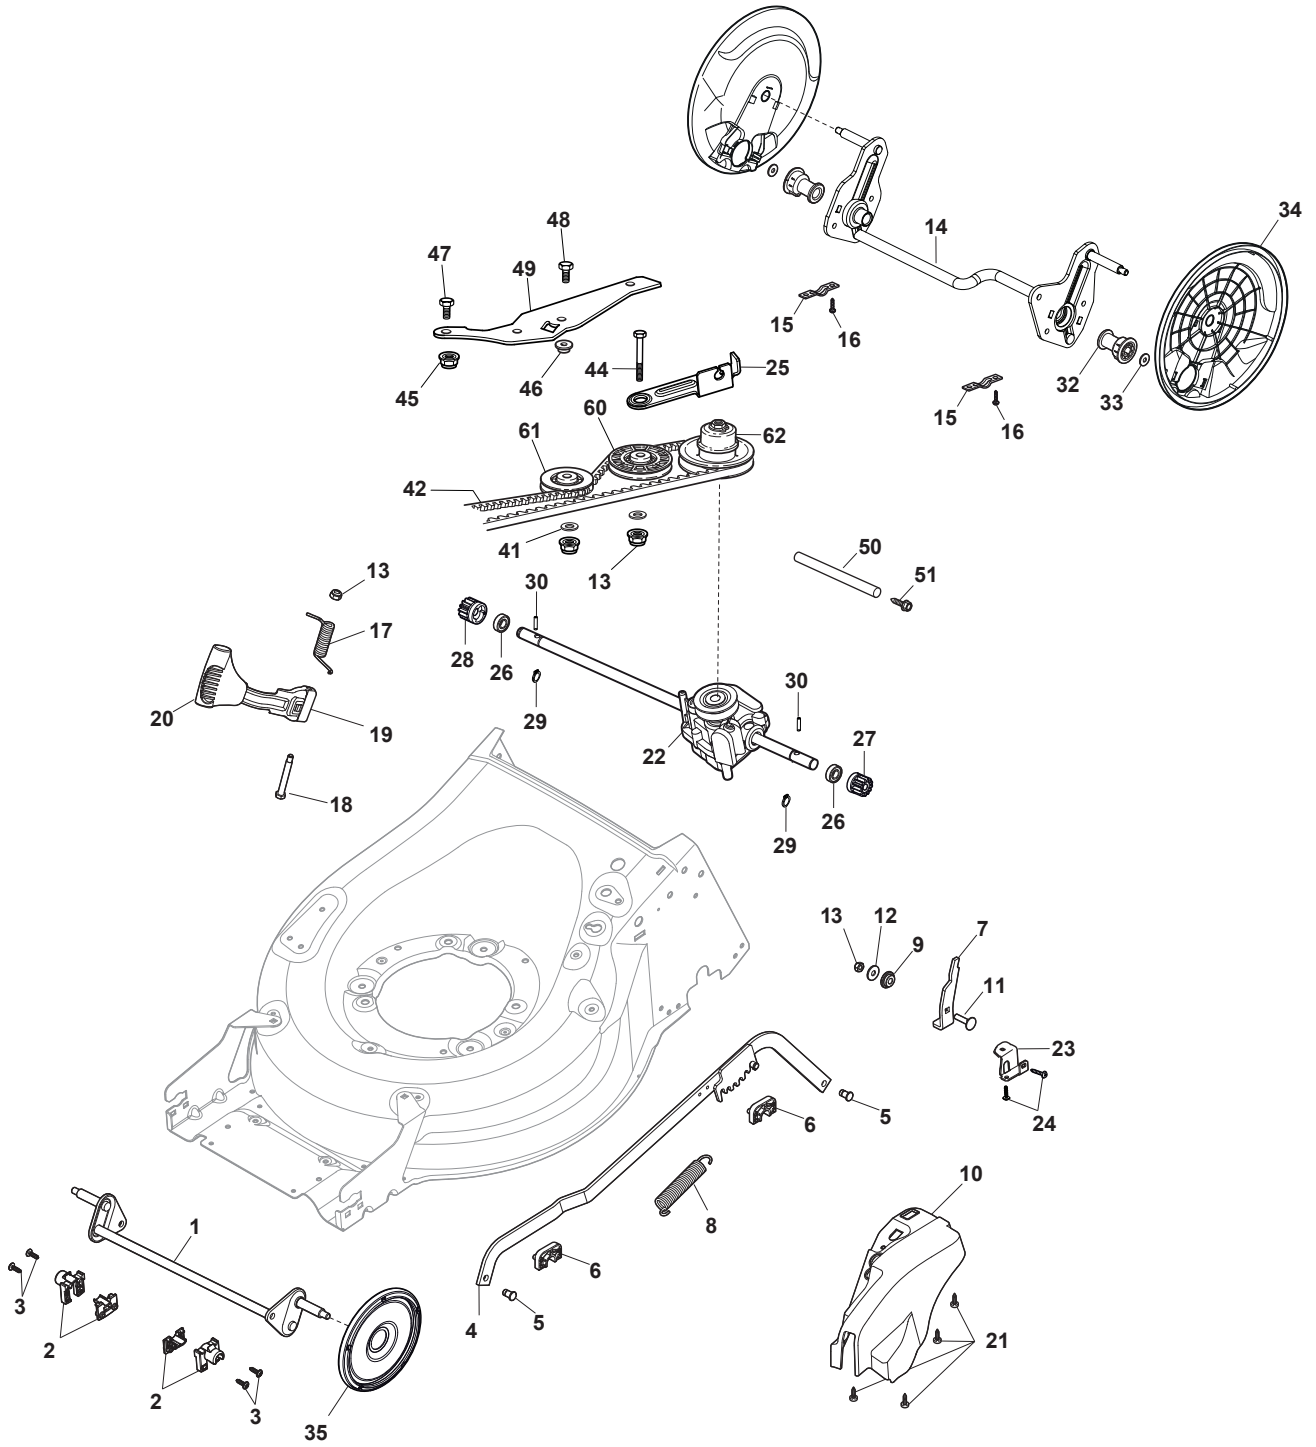

Utgåva Issue 50 - 2016		Kapa och höjdställning		Deck And Height Adjusting	
Pos. Fig.	Antal Q.ty	Art nr Part No	Benämning	Description	Anmärkning Notes
1	1	381302915/0	Hjulaxel	Axle	
2	2	322785305/1	Stöd	Support	
3	4	112728697/0	Skruv	Screw	
4	1	322869693/1	Höjdställningsspak	Wheels Control Rod	
5	2	122519823/0	Stift	Pin	
6	2	112436051/0	Plat	Plate	
7	1	322778475/0	Fäste	Bracket	
8	1	122450480/0	Fjäder	Spring	
9	1	122517873/0	Stift	Pin	
10	1	322055330/0	Lock	Cover	
11	1	112815270/0	Skruv	Screw	
12	1	112523040/0	Bricka	Washer	
13	2	112154510/0	Mutter	Nut	
14	1	381302887/0	Hjulaxel-bakre	Rear Wheel Axle	
15	2	322545152/0	Plat	Plate	
16	4	112728697/0	Skruv	Screw	
17	1	122446192/0	Fjäder	Spring	
18	1	122534131/0	Stift	Pin	
19	1	322322859/0	Manöverbygel	Lever	
20	1	322394527/0	Handtagsknopp	Knob	Black with Stiga Logo
21	5	112728699/0	Skruv	Screw	
22	1	181003125/0	Växellada kpl	Gear Box	
23	1	322778477/0	Fäste	Bracket	
24	1	112728704/1	Skruv	Screw	
25	1	322806647/0	Fäste	Bracket	
26	2	119216035/0	Lager	Bearing	
27	1	122570134/0	Drev	Left Pinion	
28	1	122570133/0	Drev	Right Pinion	
29	4	112608600/0	Segersäkring	Seeger	
30	2	122753000/0	Spännstift	Pin	
32	2	322042063/1	Bussning	Bushing	
33	2	112521371/0	Bricka	Washer	
34	2	322600145/0	Hjulskydd	Protection, Wheel	
35	2	322600208/0	Hjulskydd	Protection, Wheel	
41	2	112523050/0	Bricka	Washer	
42	1	135064379/0	Drivrem	Belt	
44	1	112674550/0	Skruv	Screw	
45	2	112154210/0	Mutter	Nut	
46	1	122671656/0	Bricka	Washer	
47	2	112792611/0	Skruv	Screw	
48	2	112689500/0	Skruv	Screw	
49	1	322806649/0	Fäste	Bracket	
50	1	322608567/0	Axel	Axle	
51	2	112735120/0	Skruv	Screw	
60	1	122601914/0	Remskiva	Pulley	
61	1	122601915/0	Remskiva	Pulley	
62	1	122601932/0	Remskiva	Pulley