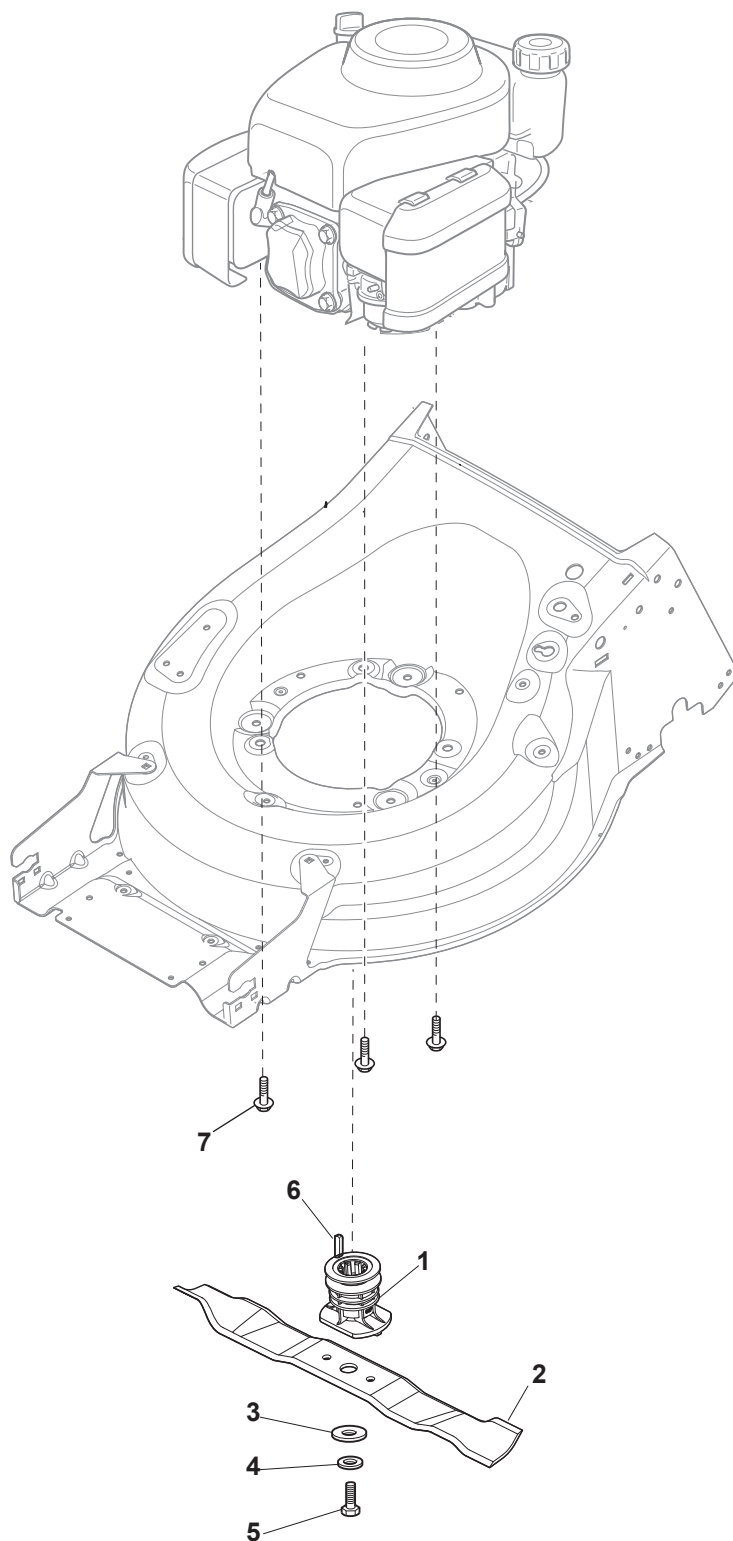

Utgåva Issue 50 - 2016		Kniv Blade			
Pos. Fig.	Antal Q.ty	Art nr Part No	Benämning	Description	Anmärkning Notes
1	1	122465607/3	Knivfäste D22,2	Hub With Pulley, Crankshaft Ø 22.2	for GGP and B&S Engines
2	1	181004409/0	Mulcherkniv	Mulching Blade	
3	1	112508125/0	Bricka	Elastic Washer	
4	1	112523080/0	Bricka	Washer	
5	1	112735698/0	Skruv	Screw	for GGP-B&S-HONDA Engines
6	1	112139100/0	Kil	Key	for GGP and B&S Engines
7	3	112735108/1	Skruv	Screw	for GGP-B&S-HONDA Engines