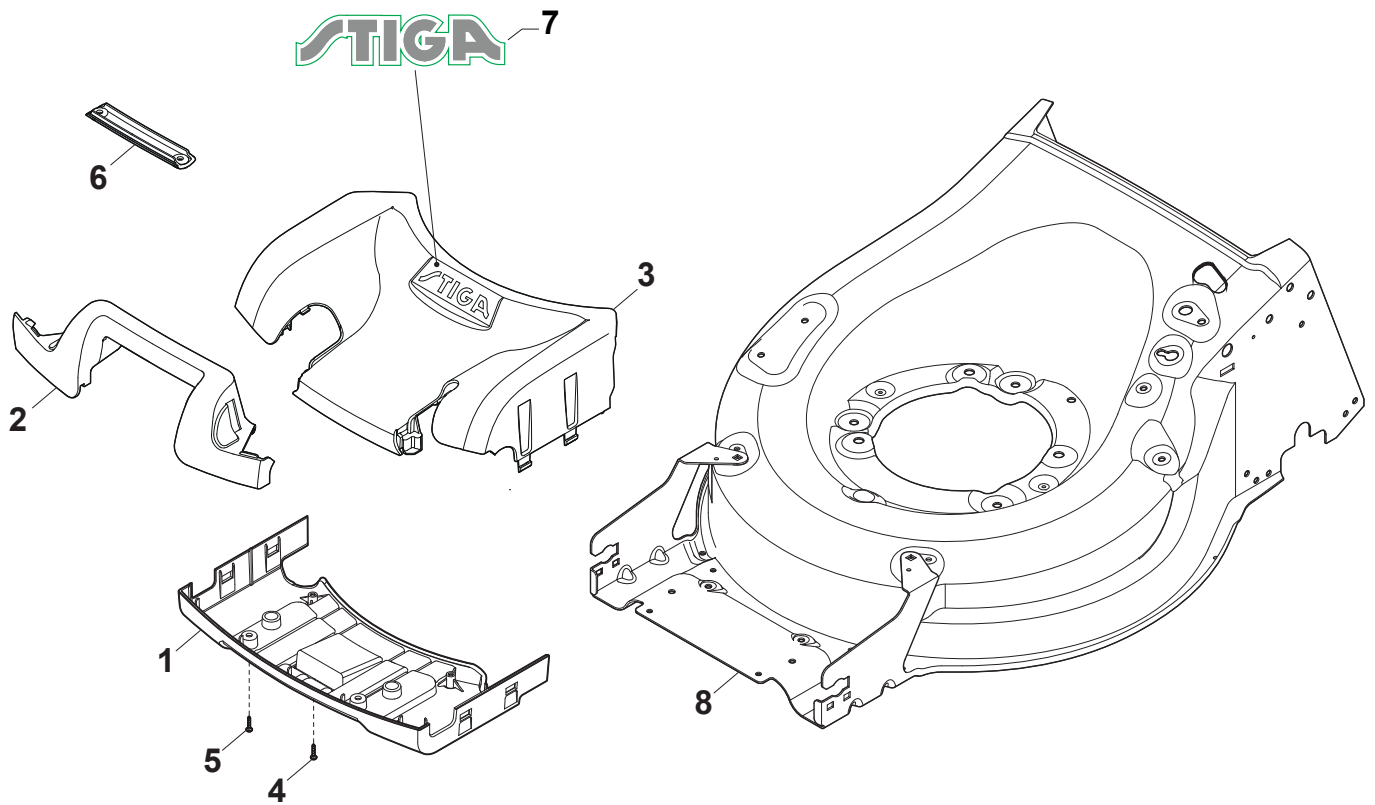

Utgåva Issue 50 - 2016		Mask			
Pos. Fig.	Antal Q.ty	Art nr Part No	Benämning	Description	Anmärkning Notes
1	1	322500113/0	Luftintag	Front Combi	
2	1	381393704/0	Handtag	Handle	
3	1	322226241/0	Frontkapa, Gra	Mask, Grey	
4	2	112735654/0	Skruv	Screw	
5	2	112728697/0	Skruv	Screw	
6	1	322393756/0	Handtag-Främre	Front Handle	
7	1	114367494/2	Dekal STIGA logo	Label STIGA logo	
8	1	381004837/0	Chassi-Grå	Grey Deck	Side Discharge