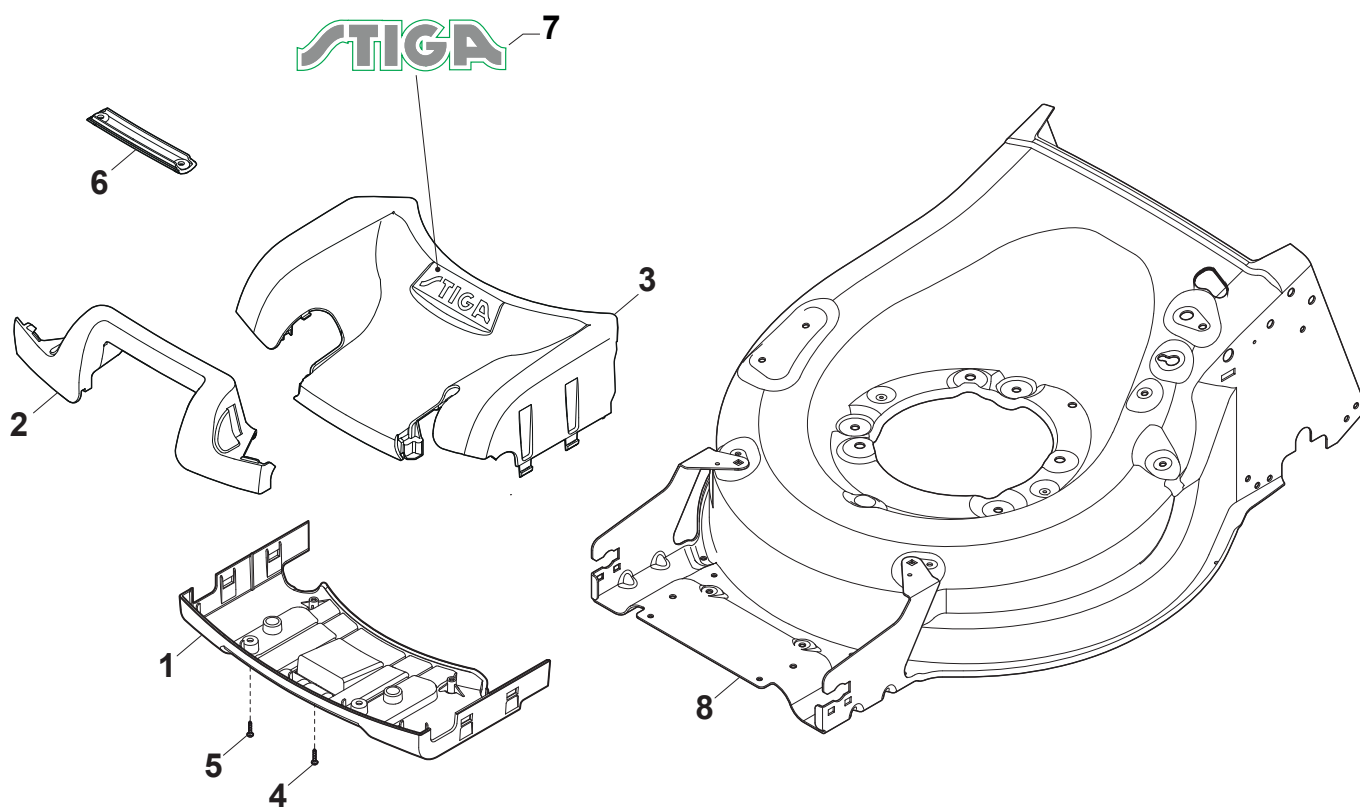

Utgåva Issue 38 - 2016		Mask			
Pos. Fig.	Antal Q.ty	Art nr Part No	Benämning	Description	Anmärkning Notes
1	1	322500113/0	Luftintag	Front Combi	
2	1	381393704/0	Handtag	Handle	
3	1	322226241/0	Frontkapa, Gra	Mask, Grey	
4	2	112735654/0	Skruv	Screw	
5	2	112728697/0	Skruv	Screw	
6	1	322393756/0	Handtag-Främre	Front Handle	
7	1	114367494/2	Dekal STIGA logo	Label STIGA logo	
8	1	381004837/0	Chassi-Grå	Grey Deck	Side Discharge