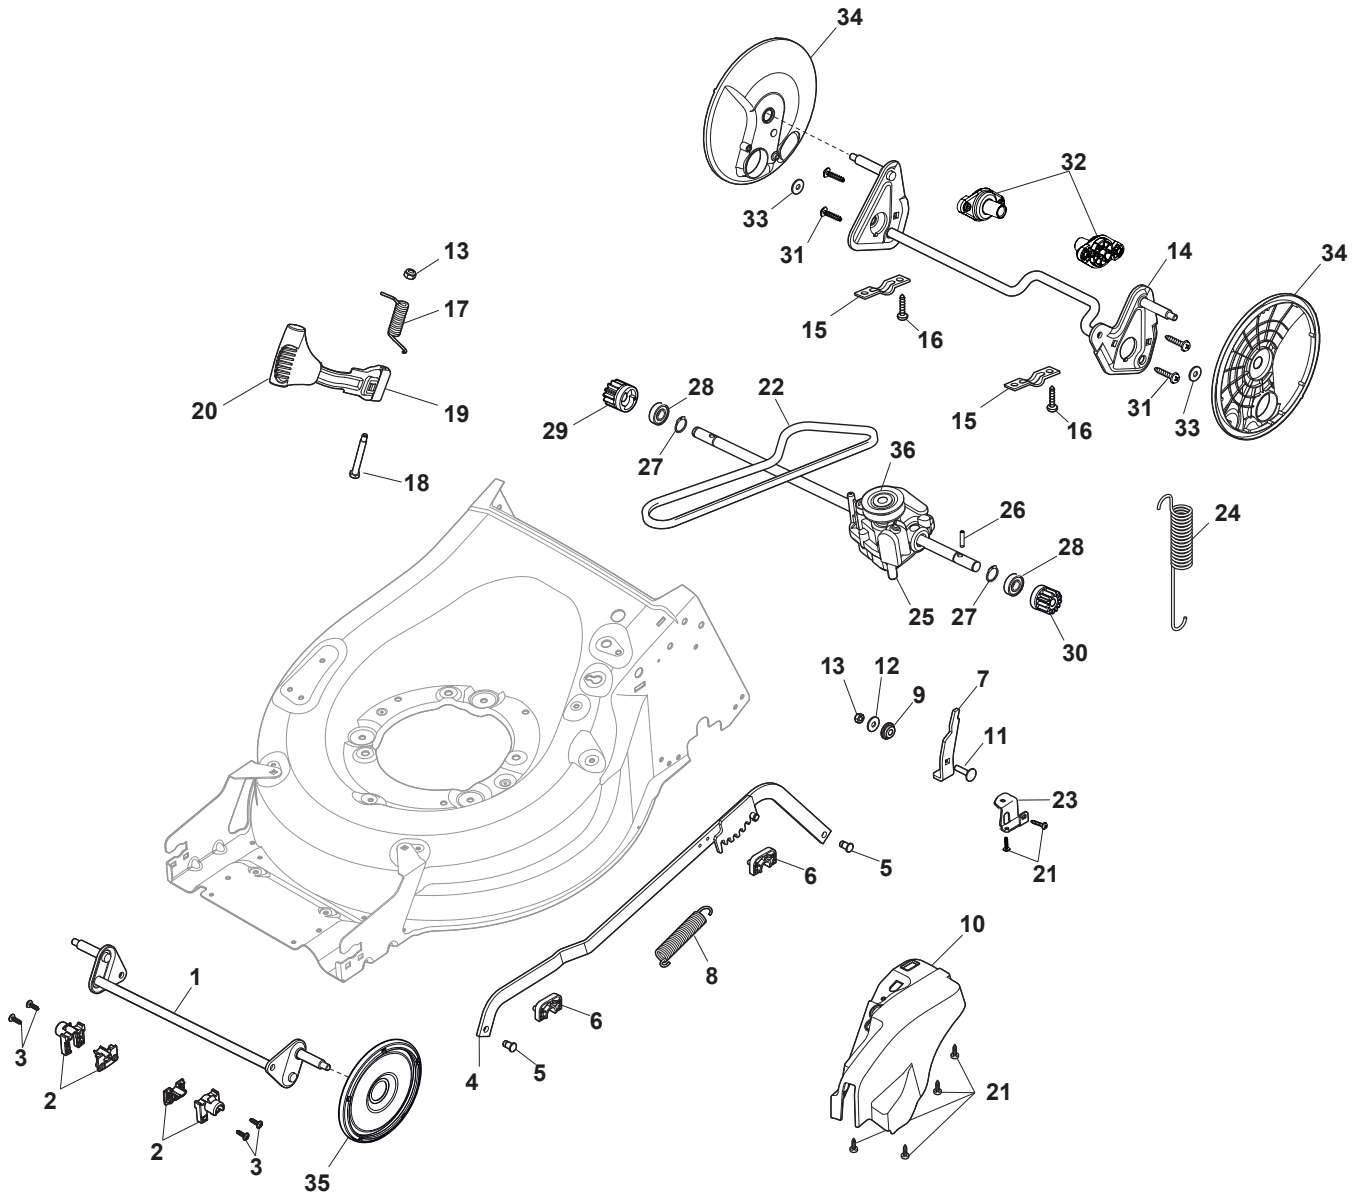

Utgåva Issue 38 - 2016		Kapa och höjdställning		Deck And Height Adjusting	
Pos. Fig.	Antal Q.ty	Art nr Part No	Benämning	Description	Anmärkning Notes
1	1	381302915/0	Hjulaxel-fram	Front Wheel Axle	
2	2	322785305/1	Stöd	Support	
3	4	112728697/0	Skruv	Screw	
4	1	322869693/1	Höjdställningsspak	Wheels Control Rod	
5	2	122519823/0	Stift	Pin	
6	2	112436051/0	Plat	Plate	
7	1	322778475/0	Fäste	Bracket	
8	1	122450480/0	Fjäder	Spring	
9	1	122517873/0	Stift	Pin	
10	1	322055330/0	Lock	Cover	
11	1	112815270/0	Skruv	Screw	
12	1	112523040/0	Bricka	Washer	
13	2	112154510/0	Mutter	Nut	
14	1	381302887/0	Hjulaxel-bakre	Rear Wheel Axle	
15	2	322545152/0	Plat	Plate	
16	4	112728698/0	Skruv	Screw	
17	1	122446192/0	Fjäder	Spring	
18	1	122534131/0	Stift	Pin	
19	1	381003399/0	Höjdställningsspak	Lever, Height Adjustment	
20	1	322394527/0	Knopp	Knob	Black with Stiga Logo
21	5	112728699/0	Skruv	Screw	
22	1	135064100/0	Drivrem	Belt	
23	1	322778473/0	Fäste	Bracket	
24	1	122450478/0	Fjäder	Spring	
25	1	181003115/0	Växellada kpl	Gear Box	
26	2	122753000/0	Spännstift	Pin	
27	4	112608600/0	Segersäkkring	Seeger	
28	2	119216035/0	Lager	Bearing	
29	1	122570133/0	Drev	Right Pinion	
30	2	122570134/0	Drev	Left Pinion	
31	4	112728697/0	Skruv	Screw	
32	2	322042063/1	Bussning	Bushing	
33	2	112521371/0	Bricka	Washer	
34	2	322600208/0	Hjulskydd	Protection, Wheel	
35	2	322600145/0	Hjulskydd	Protection, Wheel	
36	1	122601909/0	Remskiva	Pulley