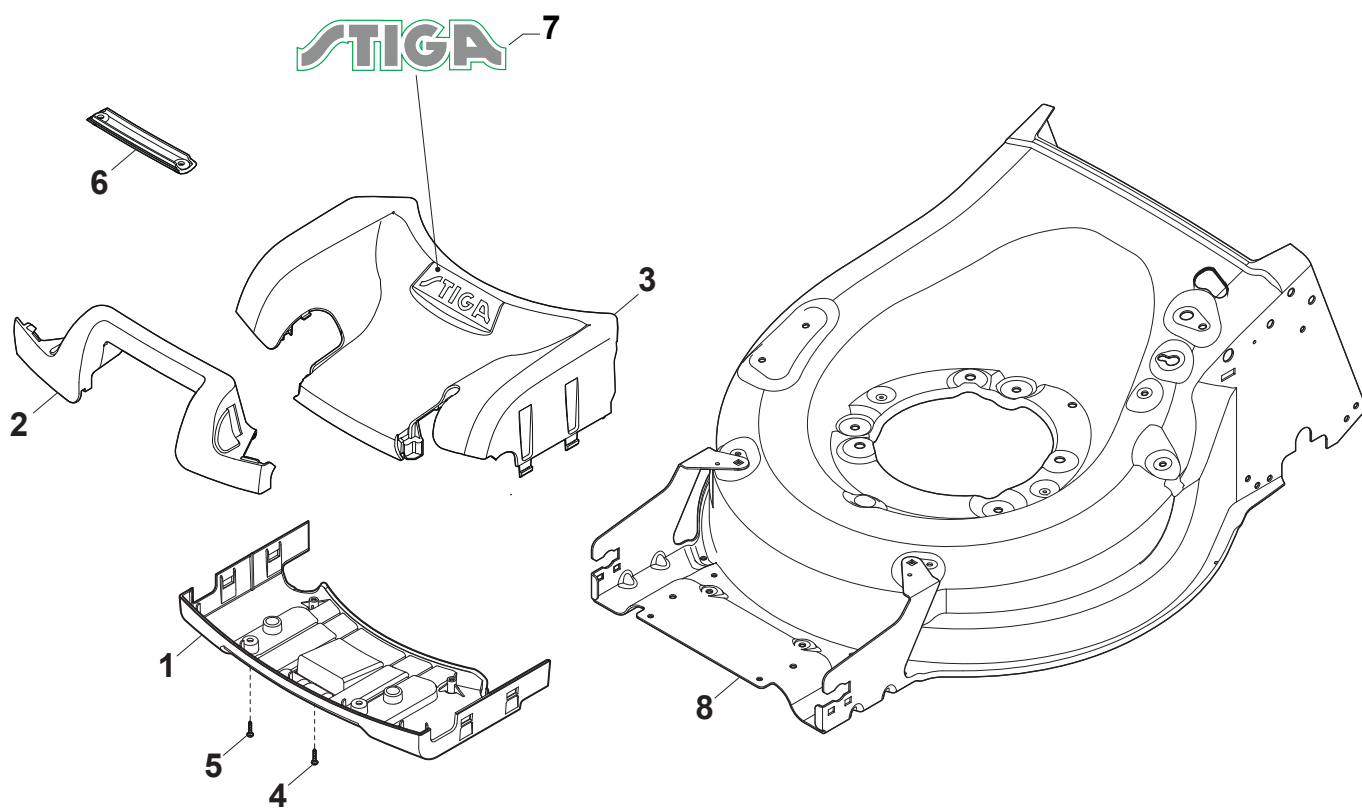

Utgåva Issue 38 - 2016		Mask			
Pos. Fig.	Antal Q.ty	Art nr Part No	Benämning	Description	Anmärkning Notes
1	1	322500113/0	Luftintag	Front Combi	
2	1	381393704/0	Handtag	Handle	
3	1	322226241/0	Frontkapa, Gra	Mask, Grey	
4	2	112735654/0	Skruv	Screw	
5	2	112728697/0	Skruv	Screw	
6	1	322393756/0	Handtag-Främre	Front Handle	
7	1	114367494/2	Dekal STIGA logo	Label STIGA logo	
8	1	381004837/0	Chassi-Grå	Grey Deck	Side Discharge