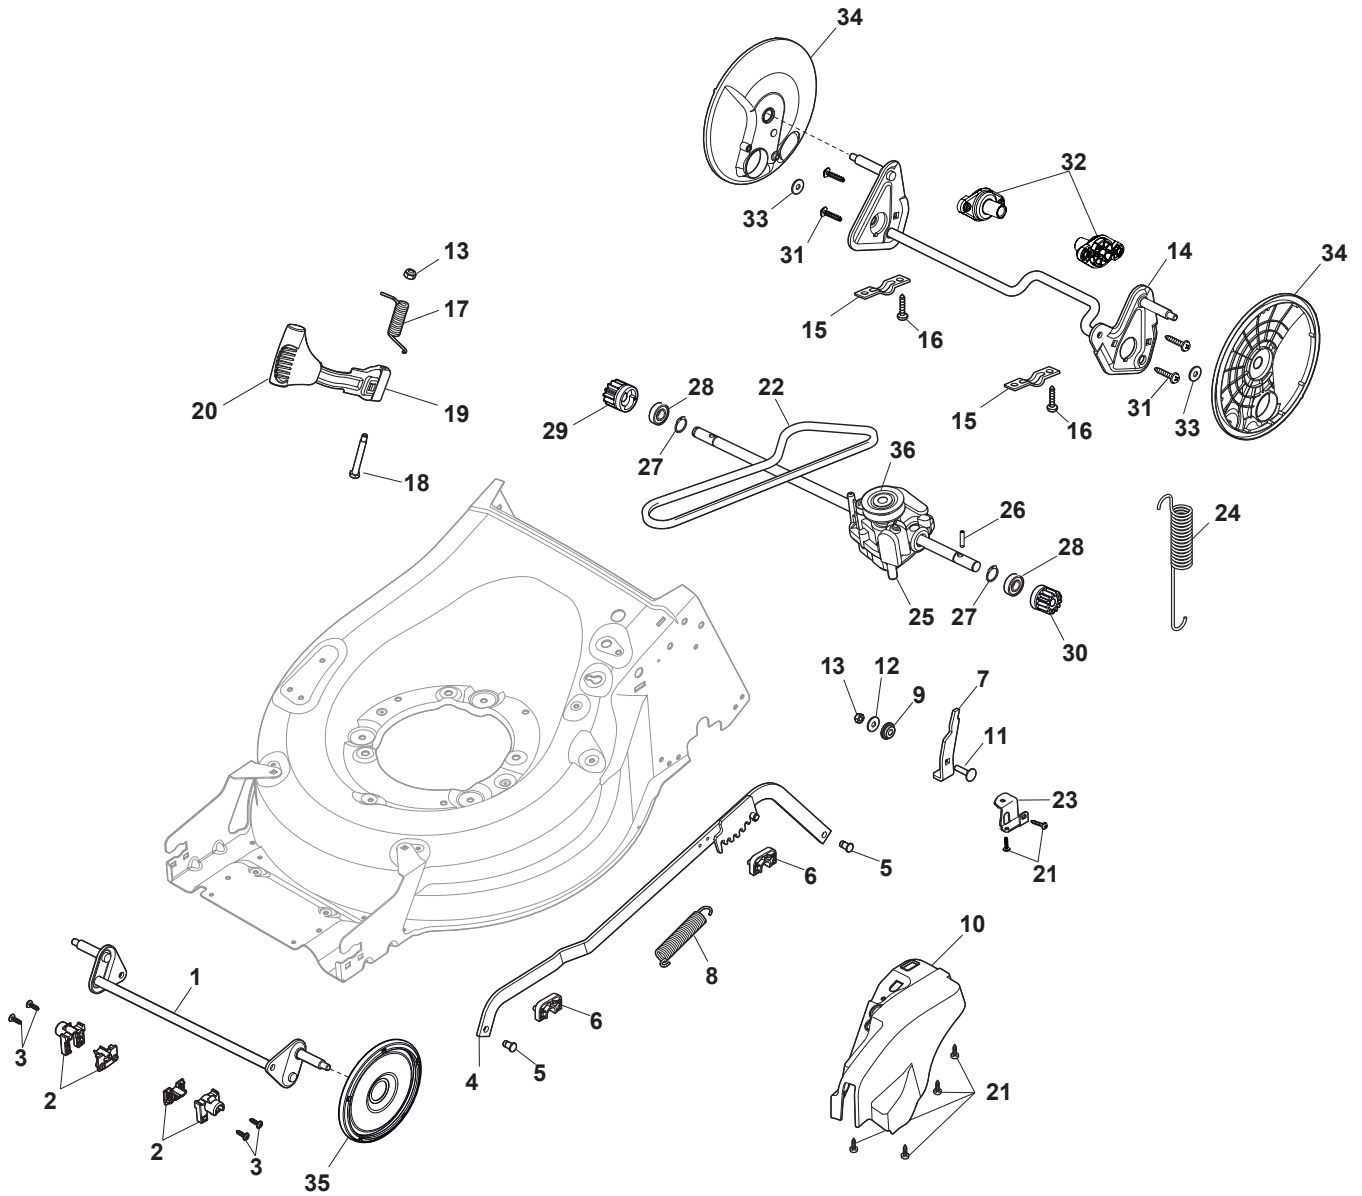

Utgåva Issue 38 - 2016		Kapa och höjdställning		Deck And Height Adjusting	
Pos. Fig.	Antal Q.ty	Art nr Part No	Benämning	Description	Anmärkning Notes
1	1	381302915/0	Hjulaxel-fram	Front Wheel Axle	
2	2	322785305/1	Stöd	Support	
3	4	112728697/0	Skruv	Screw	
4	1	322869693/1	Höjdställningsspak	Wheels Control Rod	
5	2	122519823/0	Stift	Pin	
6	2	112436051/0	Plat	Plate	
7	1	322778475/0	Fäste	Bracket	
8	1	122450480/0	Fjäder	Spring	
9	1	122517873/0	Stift	Pin	
10	1	322055330/0	Lock	Cover	
11	1	112815270/0	Skruv	Screw	
12	1	112523040/0	Bricka	Washer	
13	2	112154510/0	Mutter	Nut	
14	1	381302887/0	Hjulaxel-bakre	Rear Wheel Axle	
15	2	322545152/0	Plat	Plate	
16	4	112728698/0	Skruv	Screw	
17	1	122446192/0	Fjäder	Spring	
18	1	122534131/0	Stift	Pin	
19	1	381003399/0	Höjdställningsspak	Lever, Height Adjustment	
20	1	322394527/0	Knopp	Knob	Black with Stiga Logo
21	5	112728699/0	Skruv	Screw	
22	1	135064100/0	Drivrem	Belt	
23	1	322778473/0	Fäste	Bracket	
24	1	122450478/0	Fjäder	Spring	
25	1	181003115/0	Växellada kpl	Gear Box	
26	2	122753000/0	Spännstift	Pin	
27	4	112608600/0	Segersäkring	Seeger	
28	2	119216035/0	Lager	Bearing	
29	1	122570133/0	Drev	Right Pinion	
30	2	122570134/0	Drev	Left Pinion	
31	4	112728697/0	Skruv	Screw	
32	2	322042063/1	Bussning	Bushing	
33	2	112521371/0	Bricka	Washer	
34	2	322600208/0	Hjulskydd	Protection, Wheel	
35	2	322600145/0	Hjulskydd	Protection, Wheel	
36	1	122601909/0	Remskiva	Pulley