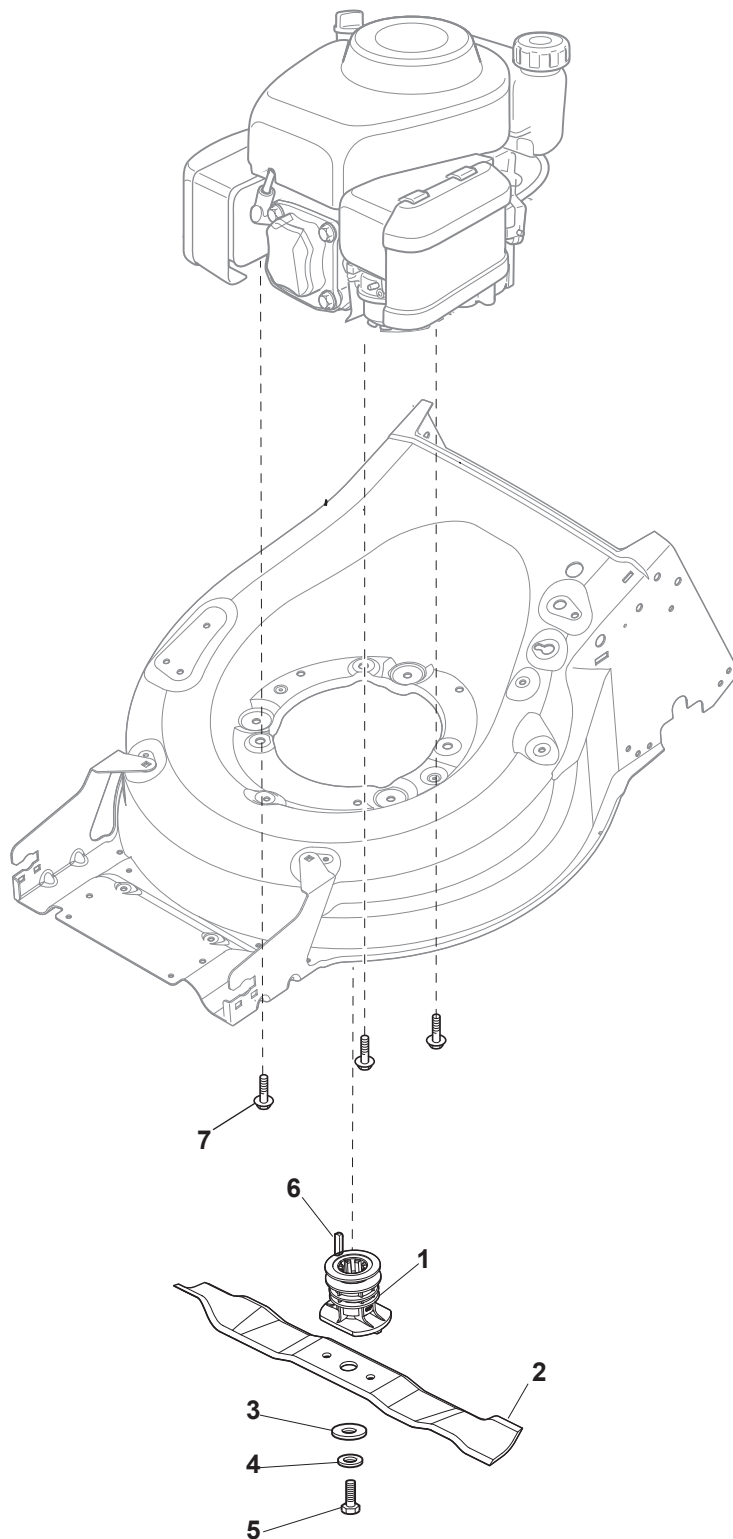

Utgåva Issue 38 - 2016		Kniv Blade			
Pos. Fig.	Antal Q.ty	Art nr Part No	Benämning	Description	Anmärkning Notes
1	1	122465607/3	Knivfäste D22,2	Hub With Pulley, Crankshaft Ø 22.2	for GGP and B&S Engines
2	1	181004409/0	Mulcherkniv	Mulching Blade	
3	1	112508125/0	Bricka	Elastic Washer	
4	1	112523080/0	Bricka	Washer	
5	1	112735698/0	Skruv	Screw	for GGP-B&S-HONDA Engines
6	1	112139100/0	Kil	Key	for GGP and B&S Engines
7	3	112735108/1	Skruv	Screw	for GGP-B&S-HONDA Engines