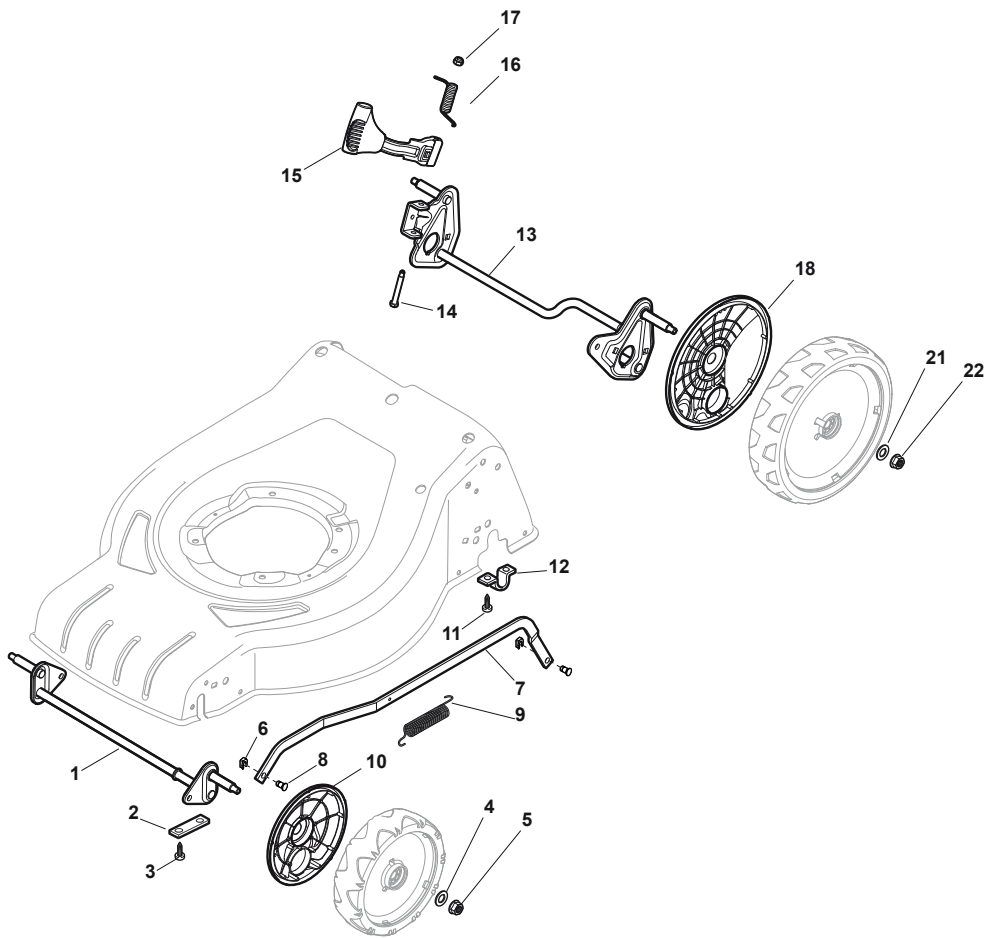

Reservdelskatalog Parts Catalogue

COMBI 53 S

295536048/S14 - Season 2017

- Use GLOBAL GARDEN PRODUCT Genuine Spare Parts specified in the parts list for repair and/or replacement.
 - The contents described in the parts list may change due to improvement.
 - The drawings of the spare parts are only indicative and might not represent the part in question exactly.
 - The indications "right" - "left" - "front" - "rear" refer to the position of the operator when using the machine.
- When placing orders of parts for repair and/or replacement, make sure that the illustrated parts list is the one applying to the machine's year of manufacture, as shown on the identification plate attached to the machine.

Utgåva Issue 39 - 2016		Höjdställning Height Adjusting			
Pos. Fig.	Antal Q.ty	Art nr Part No	Benämning	Description	Anmärkning Notes
1	1	381302853/0	Hjulaxel-fram	Front Wheel Axle	
2	2	322545142/0	Plat	Plate	
3	4	112728698/0	Skruv	Screw	
4	2	112521350/0	Bricka	Washer	
5	2	112155000/0	Mutter	Nut	
6	2	112436051/0	Plat	Plate	
7	1	322869679/0	Höjjusteringsstag	Rod, Height Adjustment	
8	2	122519823/0	Stift	Pin	
9	1	122446193/0	Fjäder	Spring	
10	2	322600145/0	Hjulskydd	Protection, Wheel	D. 200
11	4	112728698/0	Skruv	Screw	
12	2	322545152/0	Plat	Plate	
13	1	381302849/0	Hjulaxel-bakre	Rear Wheel Axle	
14	1	122534131/0	Stift	Pin	
15	1	381003399/0	Hjuls BakreAdj. Spak	Wheels Rear Adj. Lever	
16	1	122446192/0	Fjäder	Spring	
17	1	112154510/0	Mutter	Nut	
18	2	322600240/0	Hjulskydd	Protection, Wheel	
21	2	112521350/0	Bricka	Washer	
22	2	112155000/0	Mutter	Nut	