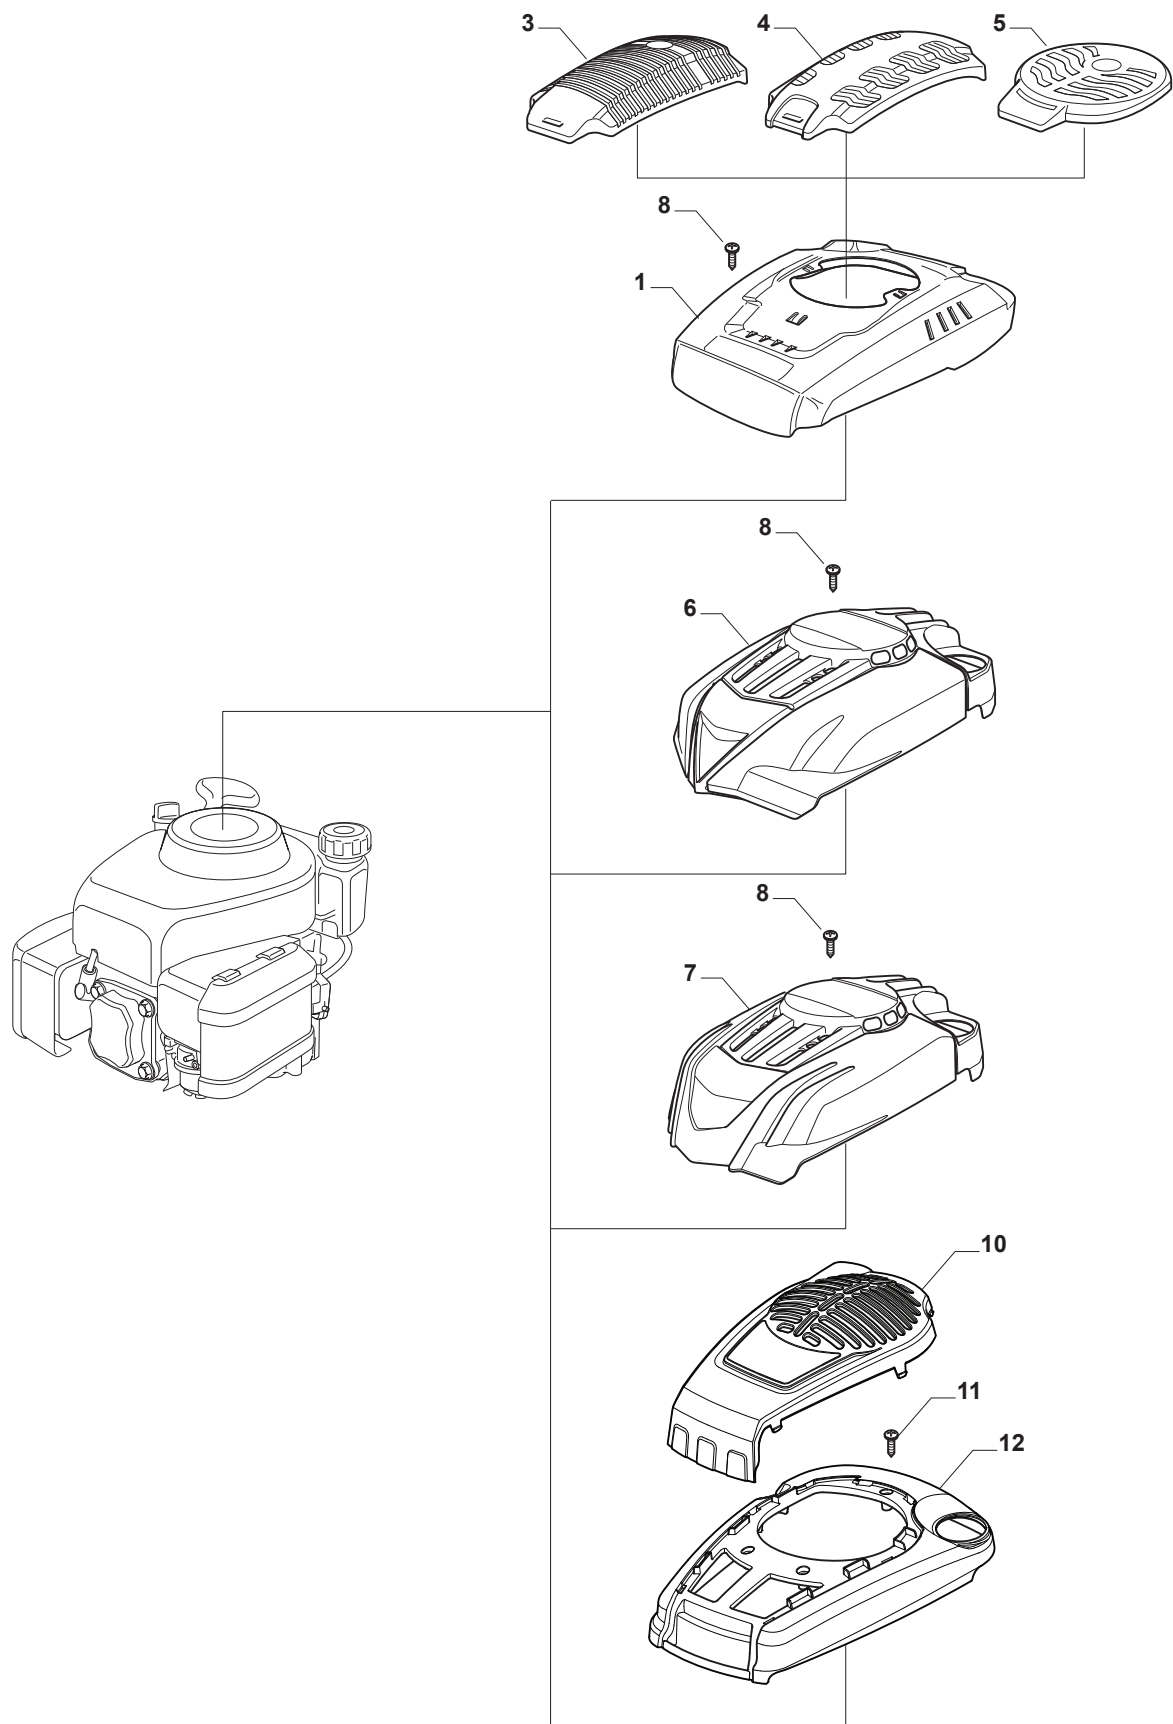

Utgåva Issue 39 - 2016		Motor Kapa Engine Cover			
Pos. Fig.	Antal Q.ty	Art nr Part No	Benämning	Description	Anmärkning Notes
1	1	322055463/1	Kapa	Cover	
3	1	322055452/0	Kapa Svart	Cover, Black	
4	1	322055450/0	Kapa Svart	Cover, Black	
5	1	322055439/0	Kapa Svart	Cover, Black	
6	1	381002068/0	Kapa	Cover	
7	1	381002067/0	Kapa	Cover	
8	3	112728680/0	Skruv	Screw	
10	1	322055516/0	Motorkapa	Engine Cover	
11	3	112728099/1	Skruv	Screw	
12	1	322055517/0	Engine Base Cover, Yellow	Engine Base Cover, Yellow	
12	1	322055552/0	Engine Base Cover, Black	Engine Base Cover, Black