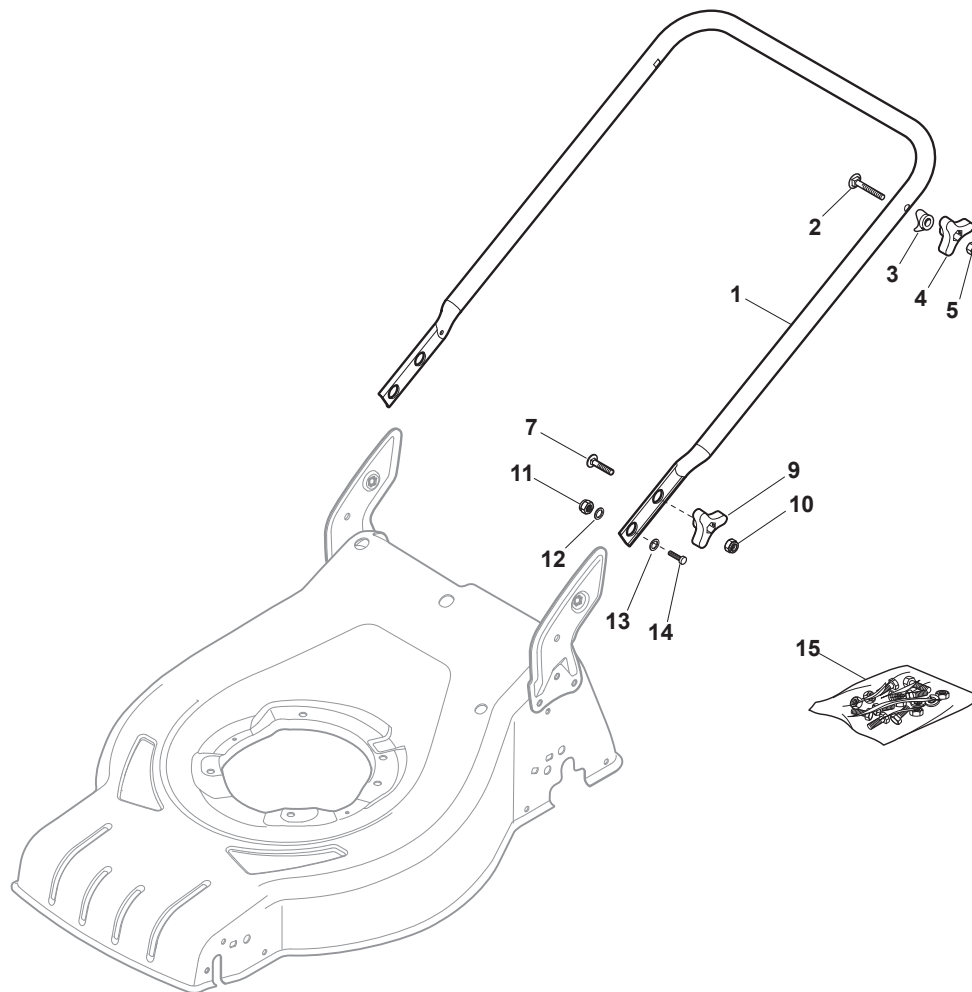

Reservdelskatalog Parts Catalogue

COMBI 53 S

295536048/S14 - Season 2017

- Use GLOBAL GARDEN PRODUCT Genuine Spare Parts specified in the parts list for repair and/or replacement.
 - The contents described in the parts list may change due to improvement.
 - The drawings of the spare parts are only indicative and might not represent the part in question exactly.
 - The indications "right" - "left" - "front" - "rear" refer to the position of the operator when using the machine.
- When placing orders of parts for repair and/or replacement, make sure that the illustrated parts list is the one applying to the machine's year of manufacture, as shown on the identification plate attached to the machine.

Utgåva Issue 39 - 2016		Höjdställning Height Adjusting			
Pos. Fig.	Antal Q.ty	Art nr Part No	Benämning	Description	Anmärkning Notes
1	1	381302853/0	Hjulaxel-fram	Front Wheel Axle	
2	2	322545142/0	Plat	Plate	
3	4	112728698/0	Skruv	Screw	
4	2	112521350/0	Bricka	Washer	
5	2	112155000/0	Mutter	Nut	
6	2	112436051/0	Plat	Plate	
7	1	322869679/0	Höjjusteringsstag	Rod, Height Adjustment	
8	2	122519823/0	Stift	Pin	
9	1	122446193/0	Fjäder	Spring	
10	2	322600145/0	Hjulskydd	Protection, Wheel	D. 200
11	4	112728698/0	Skruv	Screw	
12	2	322545152/0	Plat	Plate	
13	1	381302849/0	Hjulaxel-bakre	Rear Wheel Axle	
14	1	122534131/0	Stift	Pin	
15	1	381003399/0	Hjuls BakreAdj. Spak	Wheels Rear Adj. Lever	
16	1	122446192/0	Fjäder	Spring	
17	1	112154510/0	Mutter	Nut	
18	2	322600240/0	Hjulskydd	Protection, Wheel	
21	2	112521350/0	Bricka	Washer	
22	2	112155000/0	Mutter	Nut	