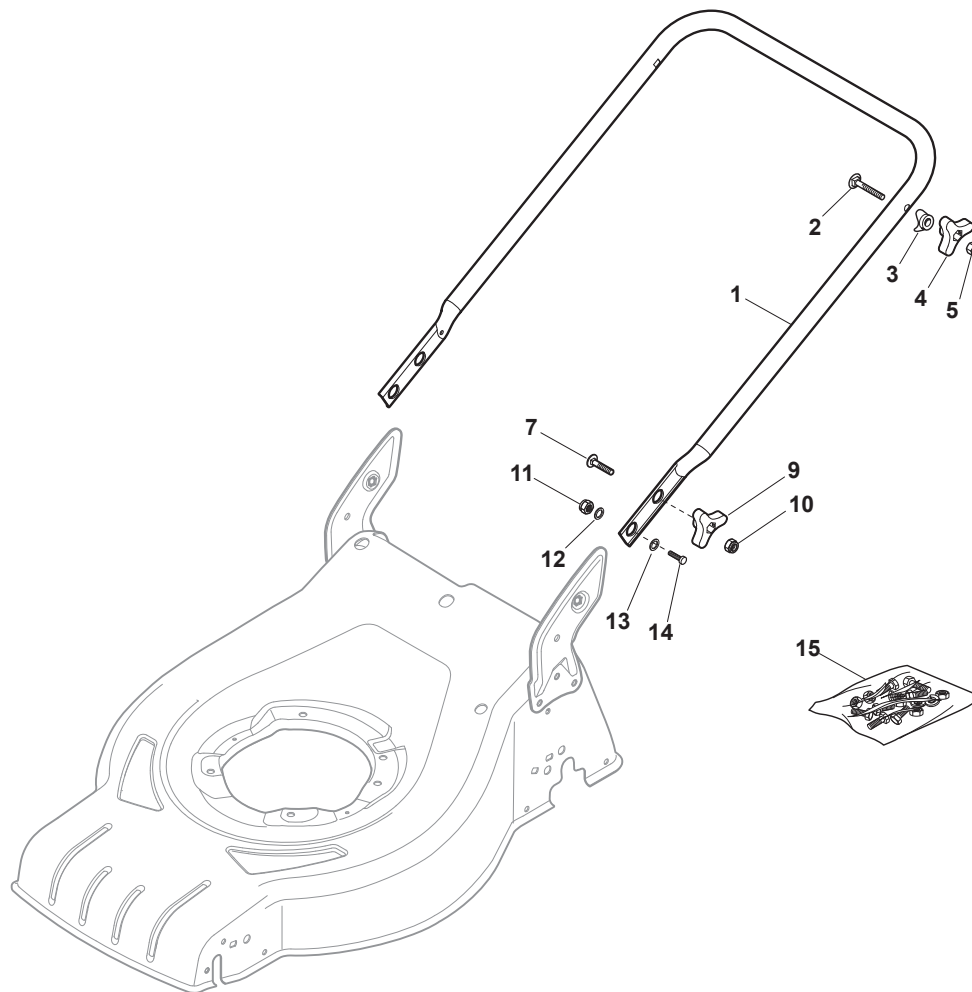

Reservdelskatalog Parts Catalogue

COMBI 53 SQ B

295536828/S17 - Season 2017

- Use GLOBAL GARDEN PRODUCT Genuine Spare Parts specified in the parts list for repair and/or replacement.
 - The contents described in the parts list may change due to improvement.
 - The drawings of the spare parts are only indicative and might not represent the part in question exactly.
 - The indications "right" - "left" - "front" - "rear" refer to the position of the operator when using the machine.
- When placing orders of parts for repair and/or replacement, make sure that the illustrated parts list is the one applying to the machine's year of manufacture, as shown on the identification plate attached to the machine.

Utgåva Issue 39 - 2016		Höjdställning Height Adjusting			
Pos. Fig.	Antal Q.ty	Art nr Part No	Benämning	Description	Anmärkning Notes
1	1	381302853/0	Hjulaxel-fram	Front Wheel Axle	
2	2	322545142/0	Plat	Plate	
3	4	112728698/0	Skruv	Screw	
4	2	112521350/0	Bricka	Washer	
5	2	112155000/0	Mutter	Nut	
6	2	112436051/0	Plat	Plate	
7	1	322869679/0	Höjjusteringsstag	Rod, Height Adjustment	
8	2	122519823/0	Stift	Pin	
9	1	122446193/0	Fjäder	Spring	
10	2	322600145/0	Hjulskydd	Protection, Wheel	D. 200
11	4	112728698/0	Skruv	Screw	
12	2	322545152/0	Plat	Plate	
13	1	381302849/0	Hjulaxel-bakre	Rear Wheel Axle	
14	1	122534131/0	Stift	Pin	
15	1	381003399/0	Hjuls BakreAdj. Spak	Wheels Rear Adj. Lever	
16	1	122446192/0	Fjäder	Spring	
17	1	112154510/0	Mutter	Nut	
18	2	322600240/0	Hjulskydd	Protection, Wheel	
21	2	112521350/0	Bricka	Washer	
22	2	112155000/0	Mutter	Nut	