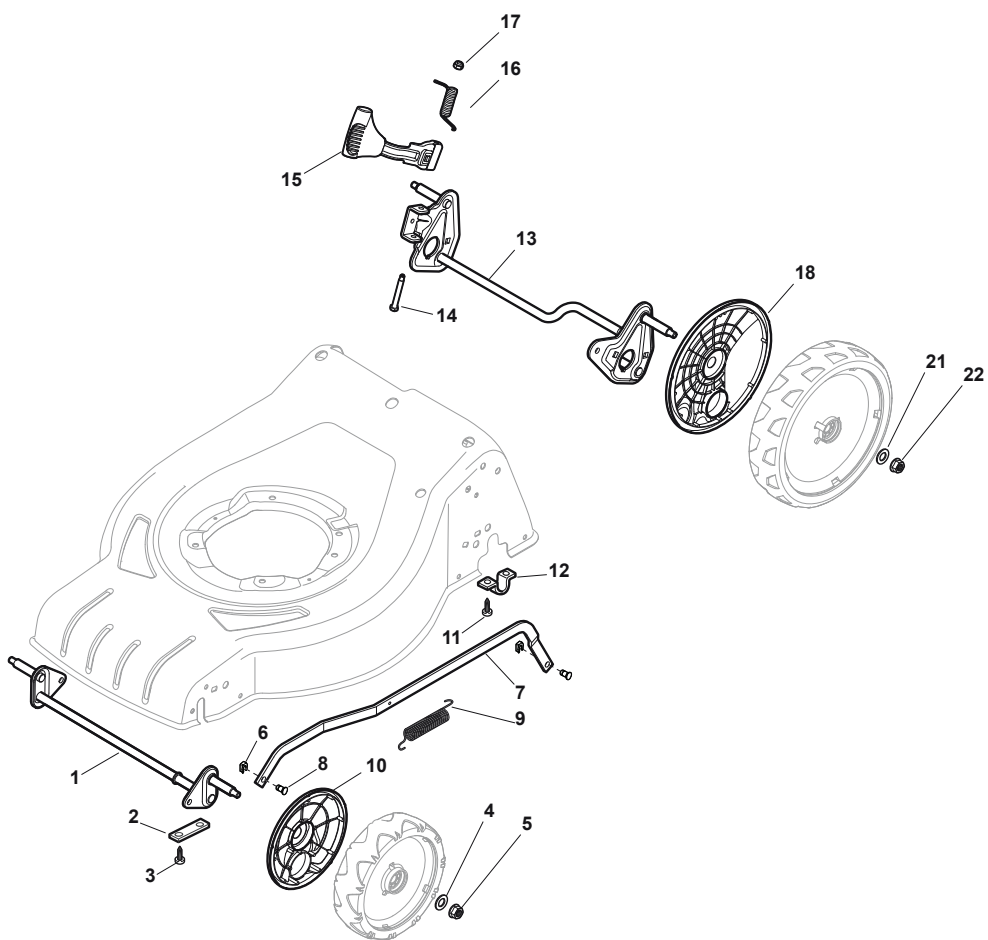

Reservdelskatalog Parts Catalogue

COMBI 53 SQ B

295536828/S17 - Season 2017

- Use GLOBAL GARDEN PRODUCT Genuine Spare Parts specified in the parts list for repair and/or replacement.
 - The contents described in the parts list may change due to improvement.
 - The drawings of the spare parts are only indicative and might not represent the part in question exactly.
 - The indications "right" - "left" - "front" - "rear" refer to the position of the operator when using the machine.
- When placing orders of parts for repair and/or replacement, make sure that the illustrated parts list is the one applying to the machine's year of manufacture, as shown on the identification plate attached to the machine.

Utgåva Issue 39 - 2016		Höjdställning Height Adjusting			
Pos. Fig.	Antal Q.ty	Art nr Part No	Benämning	Description	Anmärkning Notes
1	1	381302853/0	Hjulaxel-fram	Front Wheel Axle	
2	2	322545142/0	Plat	Plate	
3	4	112728698/0	Skruv	Screw	
4	2	112521350/0	Bricka	Washer	
5	2	112155000/0	Mutter	Nut	
6	2	112436051/0	Plat	Plate	
7	1	322869679/0	Höjjusteringsstag	Rod, Height Adjustment	
8	2	122519823/0	Stift	Pin	
9	1	122446193/0	Fjäder	Spring	
10	2	322600145/0	Hjulskydd	Protection, Wheel	D. 200
11	4	112728698/0	Skruv	Screw	
12	2	322545152/0	Plat	Plate	
13	1	381302849/0	Hjulaxel-bakre	Rear Wheel Axle	
14	1	122534131/0	Stift	Pin	
15	1	381003399/0	Hjuls BakreAdj. Spak	Wheels Rear Adj. Lever	
16	1	122446192/0	Fjäder	Spring	
17	1	112154510/0	Mutter	Nut	
18	2	322600240/0	Hjulskydd	Protection, Wheel	
21	2	112521350/0	Bricka	Washer	
22	2	112155000/0	Mutter	Nut	