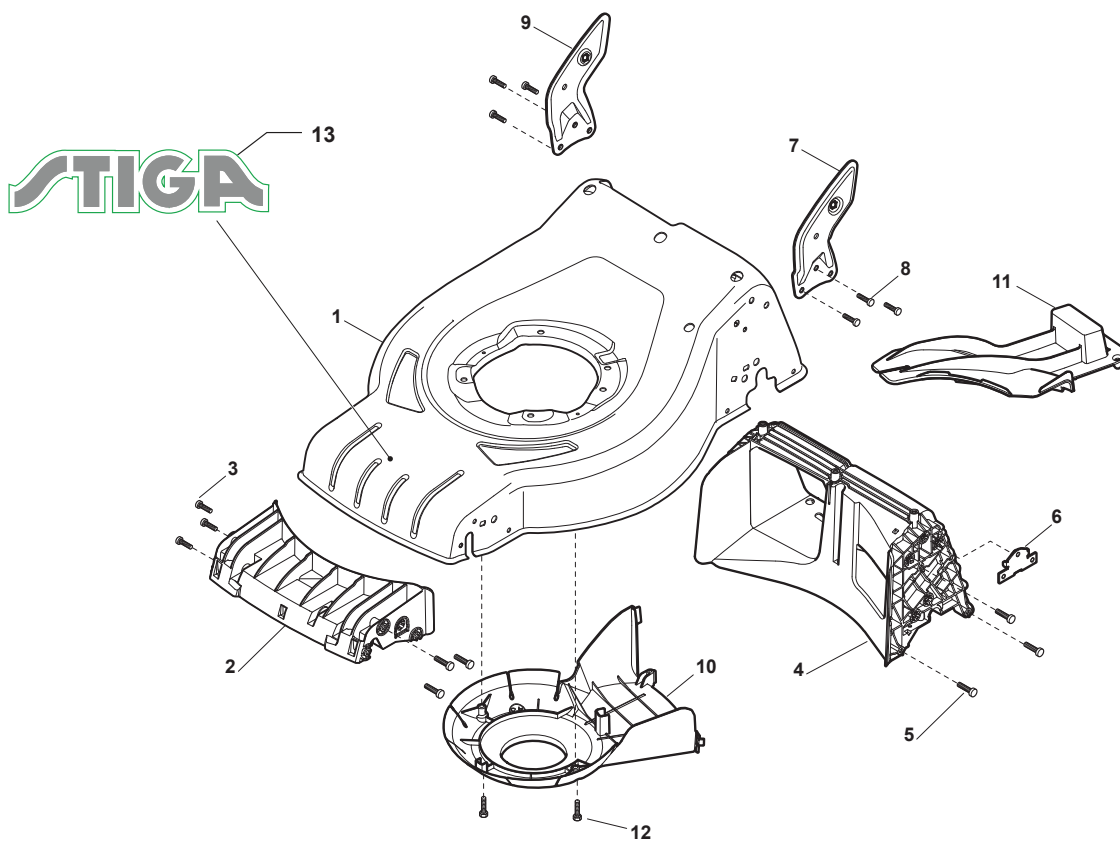

Utgåva Issue 39 - 2016		Kapa Deck			
Pos. Fig.	Antal Q.ty	Art nr Part No	Benämning	Description	Anmärkning Notes
1	1	381004872/0	Chassi-grå	Grey Deck	
2	1	322108308/0	Bakre skyddLuftledare	Rear Conveyor Assy	
3	6	112728699/0	Skruv	Screw	
4	1	322108302/0	Bakre skyddLuftledare	Rear Conveyor Assy	
5	6	112728699/0	Skruv	Screw	
6	2	322545213/0	Plat	Plate	
7	1	381005183/0	Fäste-vä	Left Bracket	
8	6	112727801/0	Skruv	Screw	
9	1	381005181/0	Fäste-hö	Right Bracket	
10	1	322060250/0	Remskydd	Belt Protection	
11	1	322140244/0	Mulching Deflektor	Mulching Plug	
12	2	112728530/0	Skruv	Screw	
13	1	114367494/2	Dekal STIGA logo	Label STIGA logo