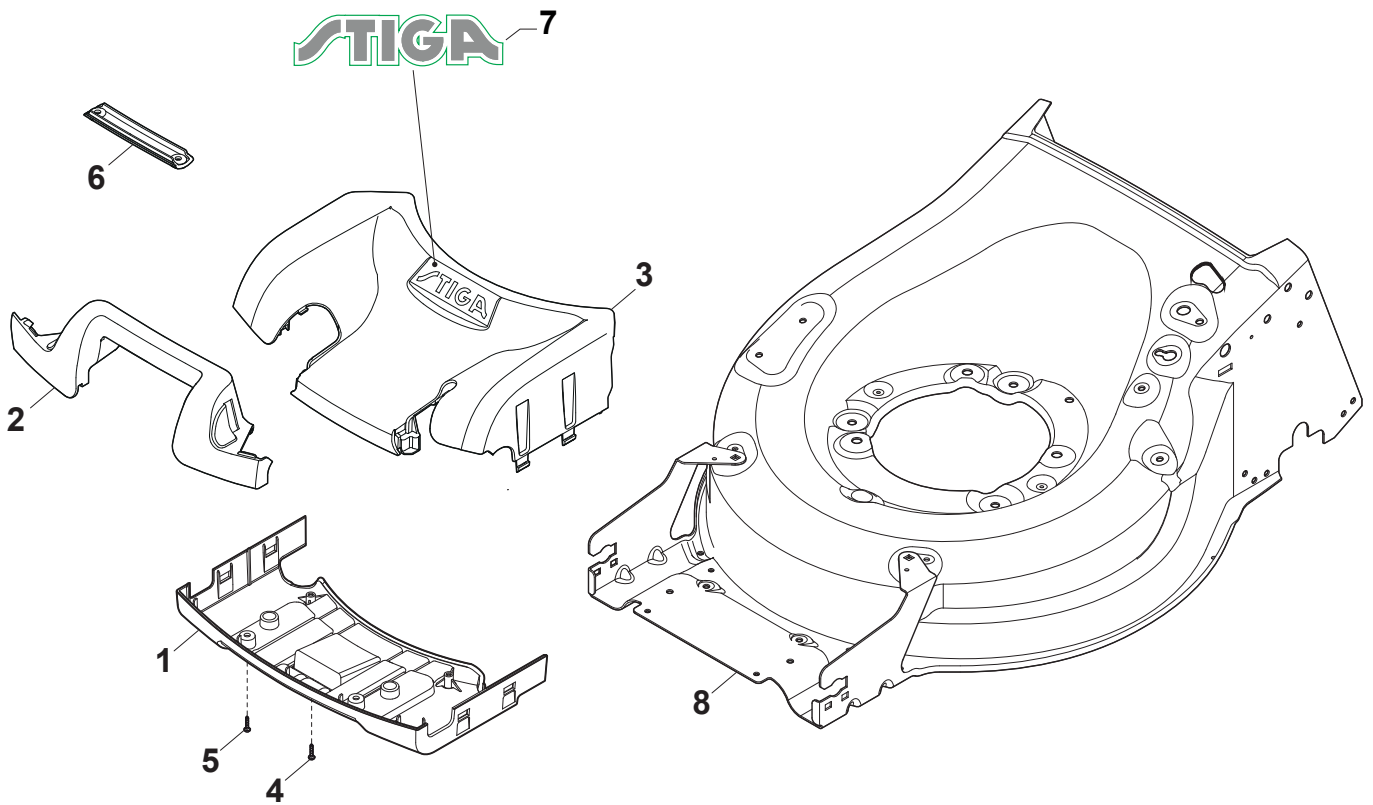

Utgåva Issue 38 - 2016		Mask			
Pos. Fig.	Antal Q.ty	Art nr Part No	Benämning	Description	Anmärkning Notes
1	1	322500111/0	Luftintag	Front Combi	
2	1	381393703/0	Handtag	Handle	
3	1	322226240/0	Frontkapa, Gra	Mask, Grey	
4	2	112735654/0	Skruv	Screw	
5	2	112728697/0	Skruv	Screw	
6	1	322393756/0	Handtag-Främre	Front Handle	
7	1	114367494/2	Dekal STIGA logo	Label STIGA logo	
8	1	381004836/0	Chassi-Grå	Grey Deck	Side Discharge