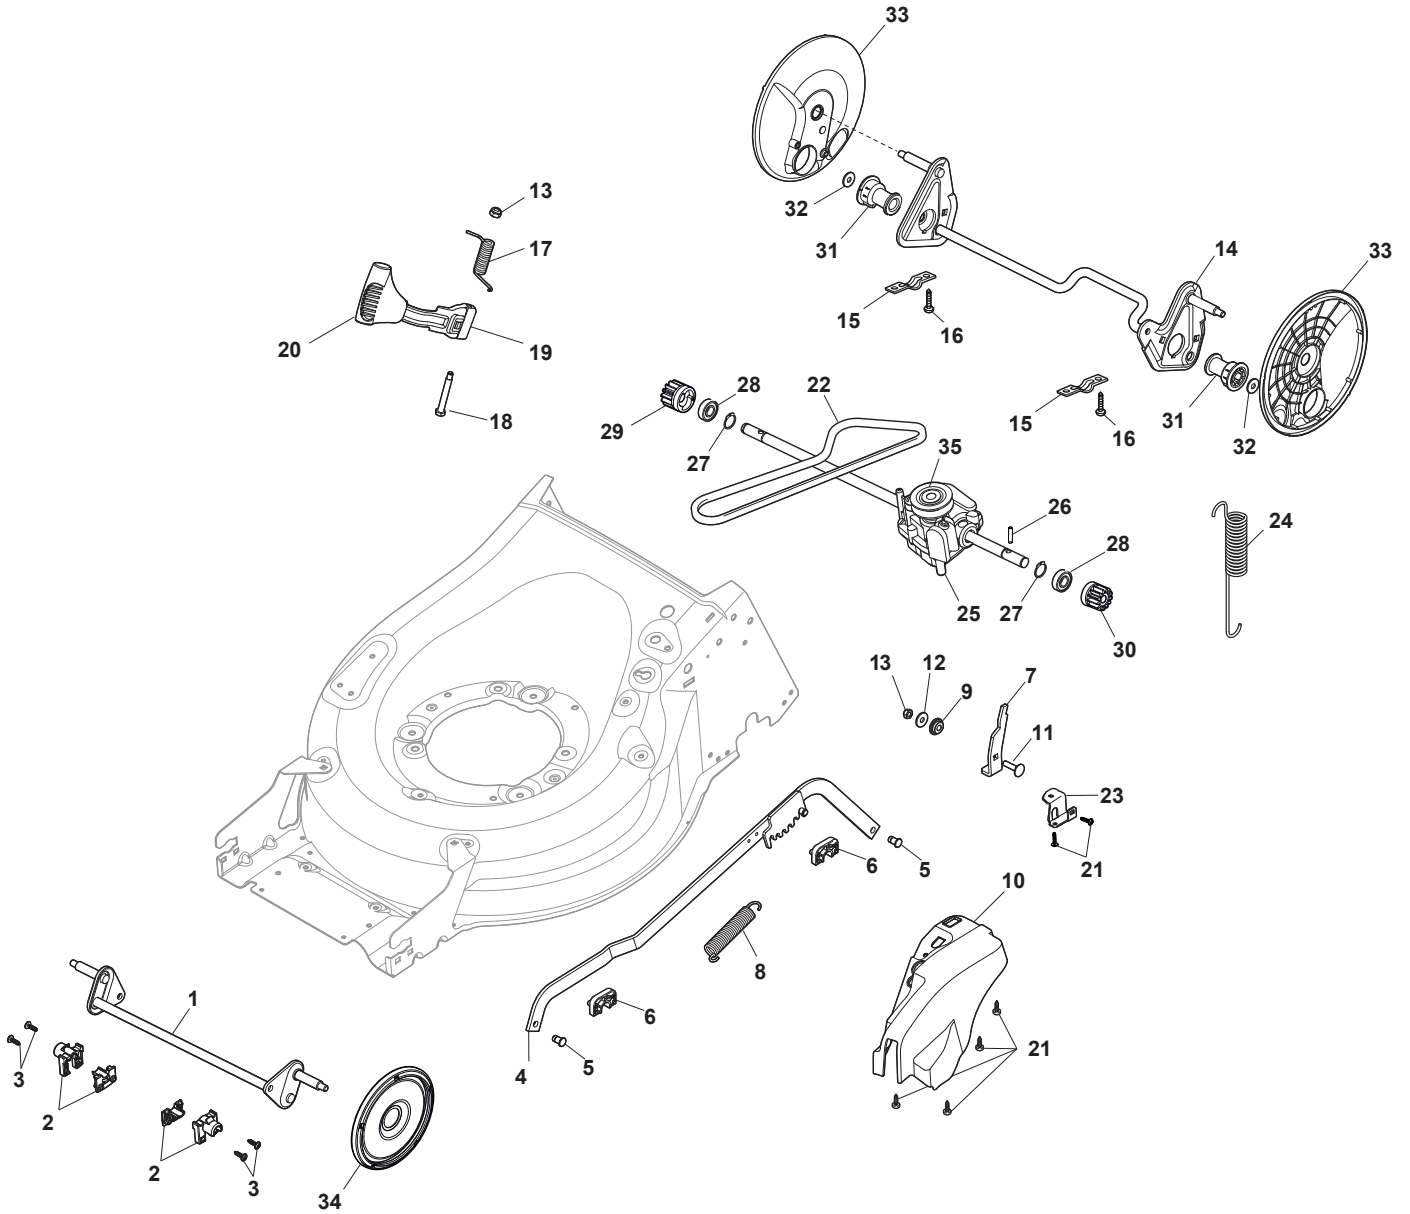

Utgåva Issue 38 - 2016		Kapa och höjdställning		Deck And Height Adjusting	
Pos. Fig.	Antal Q.ty	Art nr Part No	Benämning	Description	Anmärkning Notes
1	1	381302913/0	Hjulaxel	Axle	Only for model with Stiga Frontal and wheels D180/240 with lever height adjustment
2	2	322785305/1	Stöd	Support	
3	4	112728697/0	Skruv	Screw	
4	1	322869695/0	Höjdställningsspak	Wheels Control Rod	
5	2	122519820/0	Stift	Pin	
6	2	112436051/0	Plat	Plate	
7	1	322778475/0	Fäste	Bracket	
8	1	122450480/0	Fjäder	Spring	
9	1	122517873/0	Stift	Pin	
10	1	322055329/0	Lock	Cover	
11	1	112815270/0	Skruv	Screw	
12	1	112523040/0	Bricka	Washer	
13	2	112154510/0	Mutter	Nut	
14	1	381302895/0	Hjulaxel-bakre	Rear Wheel Axle	
15	2	322545152/0	Plat	Plate	
16	4	112728698/0	Skruv	Screw	
17	1	122446192/0	Fjäder	Spring	
18	1	122534131/0	Stift	Pin	
19	1	322322855/0	Kontrollspak	Wheels Adjusting Lever	
20	1	322394527/0	Handtagsknopp	Knob	Black with Stiga Logo
21	5	112728699/0	Skruv	Screw	
22	1	135063900/0	Drivrem	Belt	
23	1	322778473/0	Fäste	Bracket	
24	1	122450478/0	Fjäder	Spring	
25	1	181003115/0	Växellada kpl	Gear Box	
26	2	122753000/0	Spännstift	Pin	
27	4	112608600/0	Segersäkring	Seeger	
28	2	119216035/0	Lager	Bearing	
29	1	122570110/1	Drev	Pinion Right	
30	1	122570120/1	Drev	Pinion Left	
31	2	322042066/0	Bussning	Bushing	
32	2	112521371/0	Bricka	Washer	
33	2	322600205/1	Hjulskydd	Protection, Wheel	
34	2	322600247/0	Hjulskydd	Protection, Wheel	
35	1	122601909/0	Remskiva	Pulley