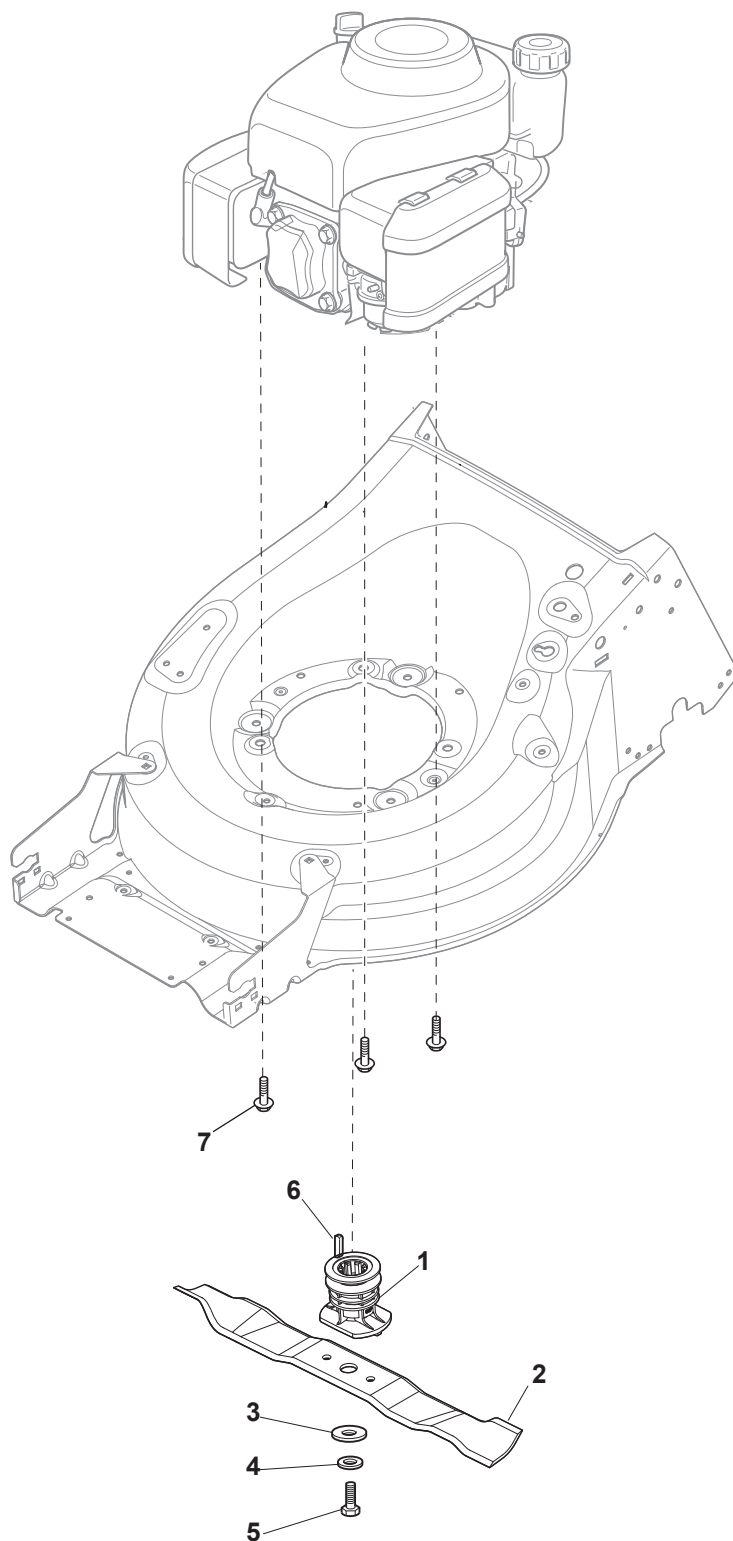

Utgåva Issue 38 - 2016		Kniv Blade			
Pos. Fig.	Antal Q.ty	Art nr Part No	Benämning	Description	Anmärkning Notes
1	1	122465608/2	Knivfäste D26	Hub With Pulley, Crankshaft Ø 25	for HONDA Engines
2	1	181004366/2	Kniv	Blade	
3	1	122160400/0	Fjäderbricka	Elastic Disc	
4	1	112523080/0	Bricka	Washer	
5	1	112735698/0	Skruv	Screw	for GGP-B&S-HONDA Engines
6	1	112139150/0	Kil D25Mm	Feather, Crankshaft Ø 25	for HONDA Engines
7	3	112735108/1	Skruv	Screw	for GGP-B&S-HONDA Engines