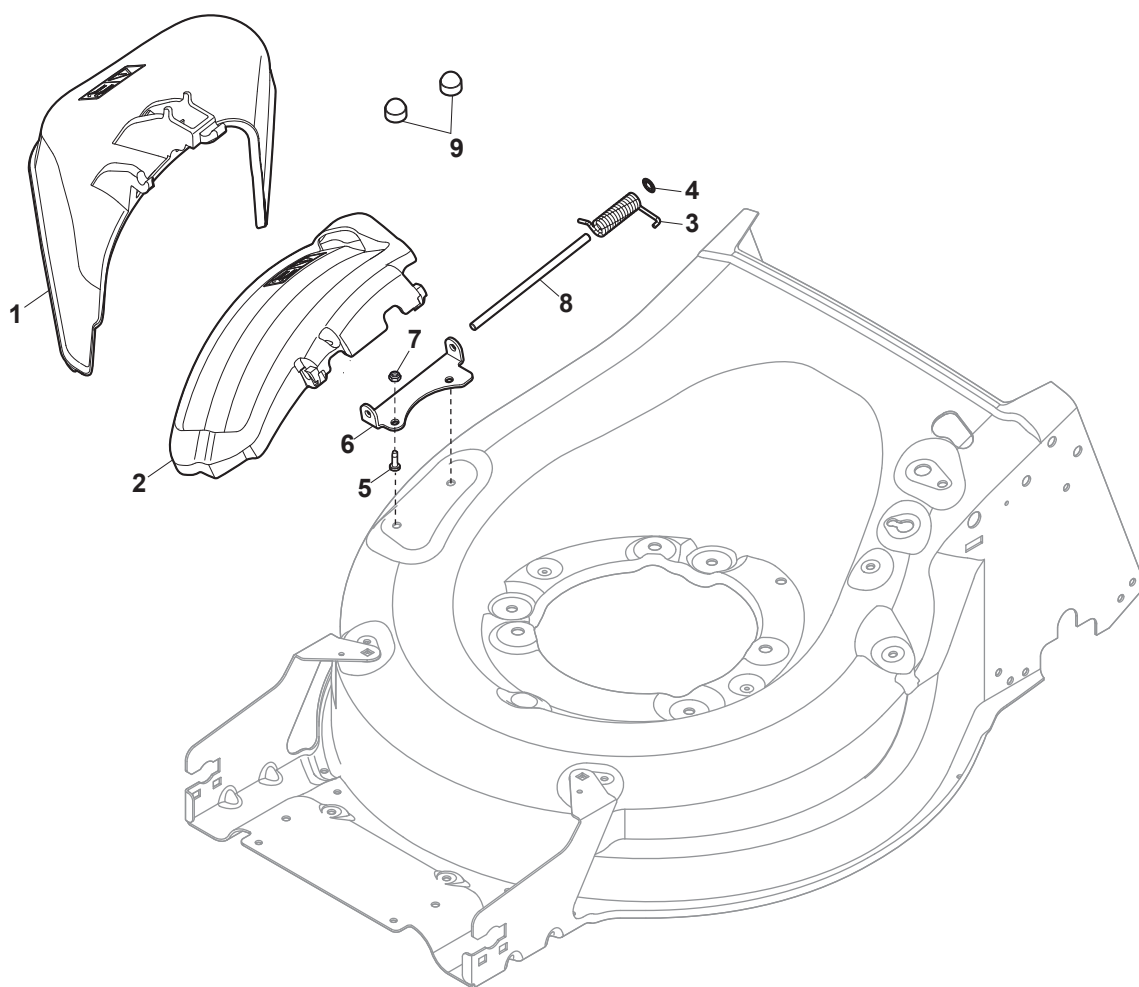

Utgåva Issue 38 - 2016		Utkastskydd Ejection-Guard			
Pos. Fig.	Antal Q.ty	Art nr Part No	Benämning	Description	Anmärkning Notes
1	1	322108315/0	Conveyor	Conveyor	
2	1	322600309/0	Lucka - svart	Stone Guard, Black	
3	1	122450456/0	Fjäder	Spring	
4	2	112604896/0	Starlock	Crown Fastener	
5	2	112727803/0	Skruv	Screw	
6	1	322806639/0	Fäste	Fulcrum Pin	
7	2	112154510/0	Mutter	Nut	
8	1	122517869/1	Stift	Pin	
9	2	118203853/0	Lock	Cap