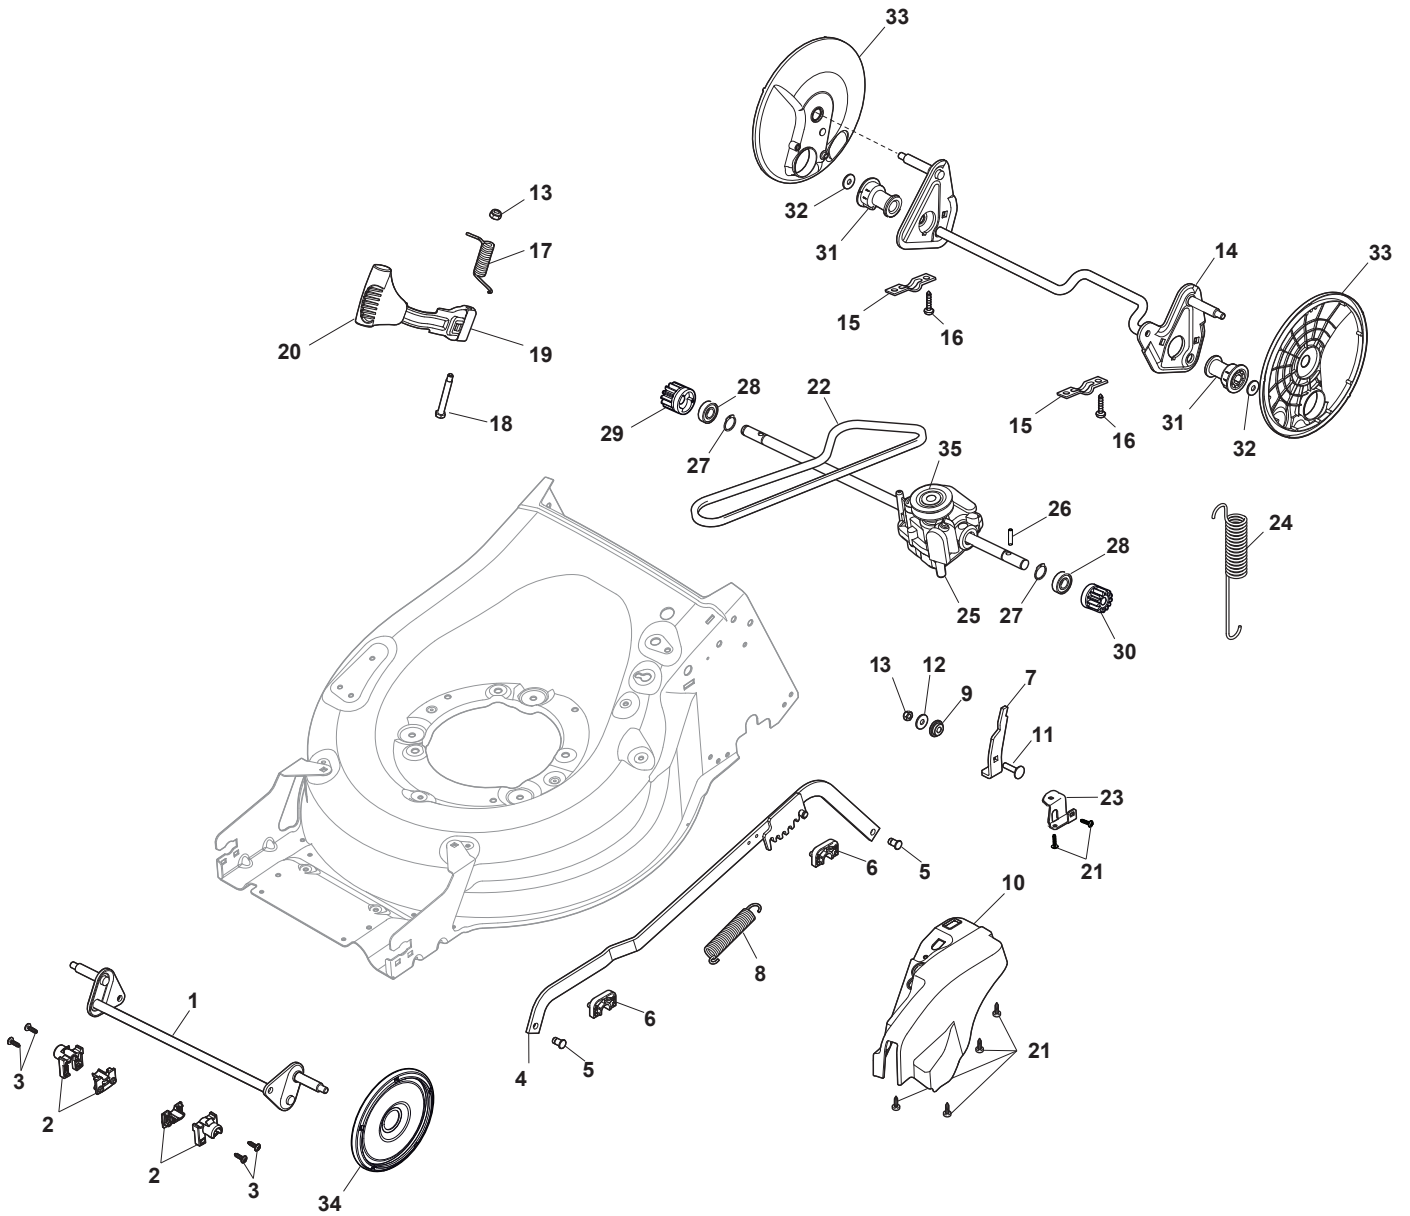

Utgåva Issue 38 - 2016		Kapa och höjdställning Deck And Height Adjusting			
Pos. Fig.	Antal Q.ty	Art nr Part No	Benämning	Description	Anmärkning Notes
1	1	381302913/0	Hjulaxel	Axle	Only for model with Stiga Frontal and wheels D180/240 with lever height adjustment
2	2	322785305/1	Stöd	Support	
3	4	112728697/0	Skruv	Screw	
4	1	322869695/0	Höjdställningsspak	Wheels Control Rod	
5	2	122519820/0	Stift	Pin	
6	2	112436051/0	Plat	Plate	
7	1	322778475/0	Fäste	Bracket	
8	1	122450480/0	Fjäder	Spring	
9	1	122517873/0	Stift	Pin	
10	1	322055329/0	Lock	Cover	
11	1	112815270/0	Skruv	Screw	
12	1	112523040/0	Bricka	Washer	
13	2	112154510/0	Mutter	Nut	
14	1	381302895/0	Hjulaxel-bakre	Rear Wheel Axle	
15	2	322545152/0	Plat	Plate	
16	4	112728698/0	Skruv	Screw	
17	1	122446192/0	Fjäder	Spring	
18	1	122534131/0	Stift	Pin	
19	1	322322855/0	Kontrollspak	Wheels Adjusting Lever	
20	1	322394527/0	Handtagsknopp	Knob	Black with Stiga Logo
21	5	112728699/0	Skruv	Screw	
22	1	135063900/0	Drivrem	Belt	
23	1	322778473/0	Fäste	Bracket	
24	1	122450478/0	Fjäder	Spring	
25	1	181003115/0	Växellada kpl	Gear Box	
26	2	122753000/0	Spännstift	Pin	
27	4	112608600/0	Segersäkring	Seeger	
28	2	119216035/0	Lager	Bearing	
29	1	122570110/1	Drev	Pinion Right	
30	1	122570120/1	Drev	Pinion Left	
31	2	322042066/0	Bussning	Bushing	
32	2	112521371/0	Bricka	Washer	
33	2	322600205/1	Hjulskydd	Protection, Wheel	
34	2	322600247/0	Hjulskydd	Protection, Wheel	
35	1	122601909/0	Remskiva	Pulley