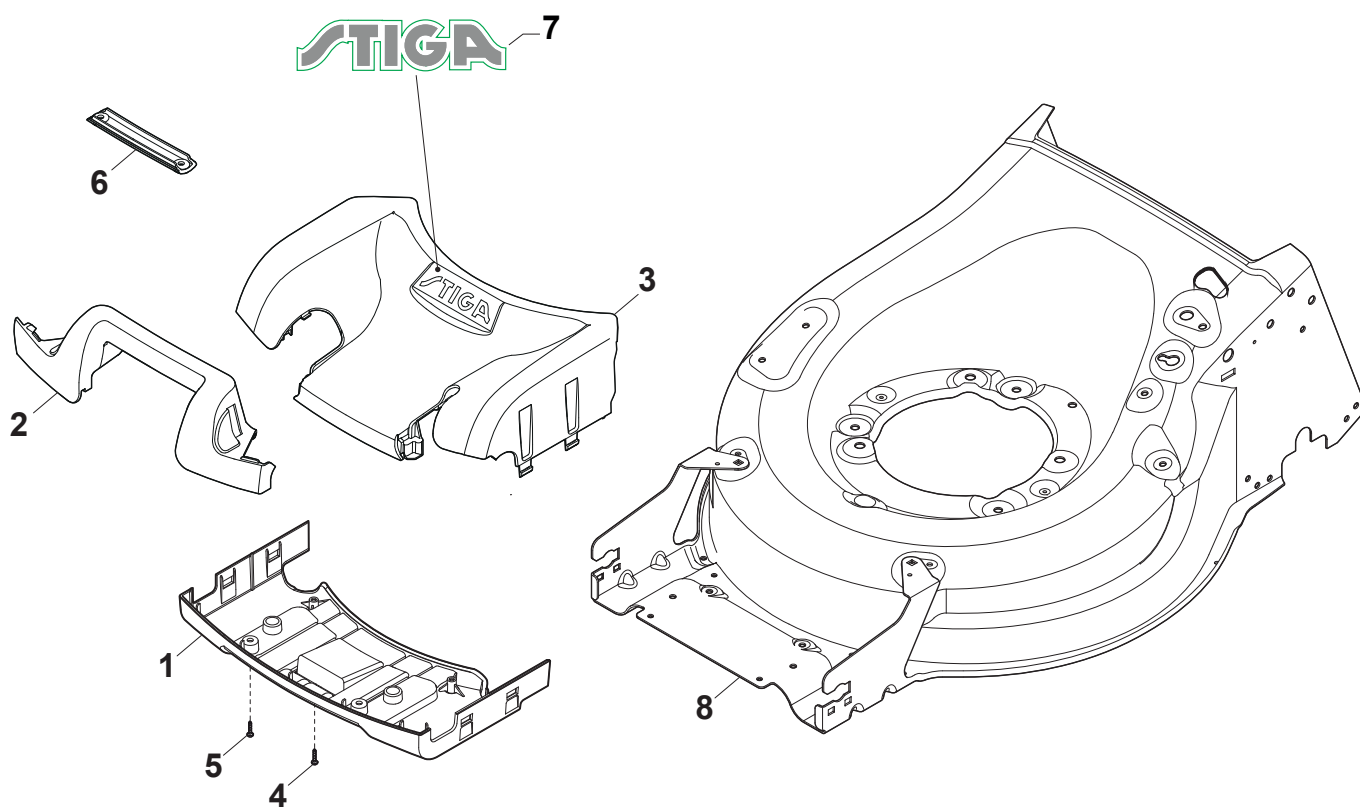

Utgåva Issue 38 - 2016		Mask			
Pos. Fig.	Antal Q.ty	Art nr Part No	Benämning	Description	Anmärkning Notes
1	1	322500111/0	Luftintag	Front Combi	
2	1	381393703/0	Handtag	Handle	
3	1	322226240/0	Frontkapa, Gra	Mask, Grey	
4	2	112735654/0	Skruv	Screw	
5	2	112728697/0	Skruv	Screw	
6	1	322393756/0	Handtag-Främre	Front Handle	
7	1	114367494/2	Dekal STIGA logo	Label STIGA logo	
8	1	381004836/0	Chassi-Grå	Grey Deck	Side Discharge