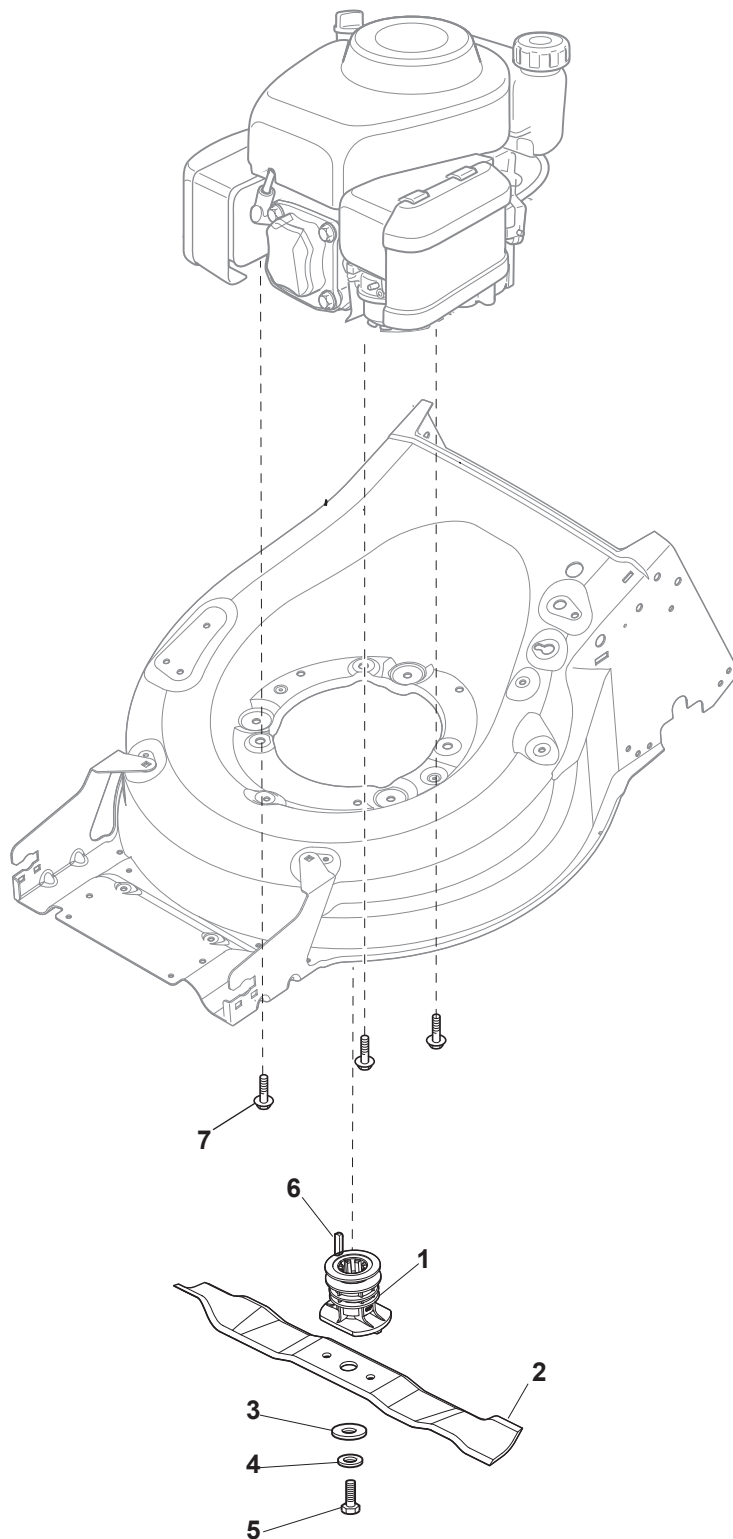

Utgåva Issue 38 - 2016		Kniv Blade			
Pos. Fig.	Antal Q.ty	Art nr Part No	Benämning	Description	Anmärkning Notes
1	1	122465607/3	Knivfäste D22,2	Hub With Pulley, Crankshaft Ø 22.2	for GGP and B&S Engines
2	1	181004366/2	Kniv	Blade	
3	1	122160400/0	Fjäderbricka	Elastic Disc	
4	1	112523080/0	Bricka	Washer	
5	1	112735698/0	Skruv	Screw	for GGP-B&S-HONDA Engines
6	1	112139100/0	Kil	Key	for GGP and B&S Engines
7	3	112735108/1	Skruv	Screw	for GGP-B&S-HONDA Engines