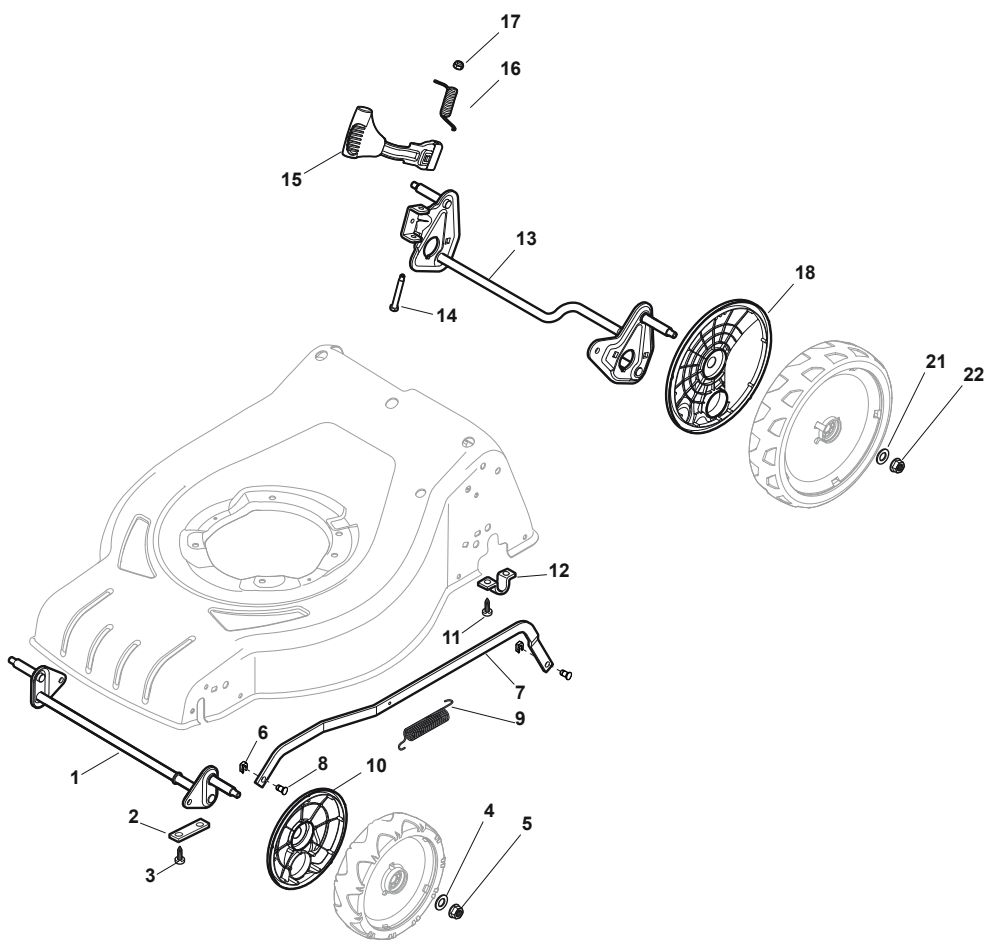

Reservdelskatalog Parts Catalogue

COMBI 48 S H

295486038/S15 - Season 2017

- Use GLOBAL GARDEN PRODUCT Genuine Spare Parts specified in the parts list for repair and/or replacement.
 - The contents described in the parts list may change due to improvement.
 - The drawings of the spare parts are only indicative and might not represent the part in question exactly.
 - The indications "right" - "left" - "front" - "rear" refer to the position of the operator when using the machine.
- When placing orders of parts for repair and/or replacement, make sure that the illustrated parts list is the one applying to the machine's year of manufacture, as shown on the identification plate attached to the machine.

Utgåva Issue 39 - 2016		Höjdställning Height Adjusting			
Pos. Fig.	Antal Q.ty	Art nr Part No	Benämning	Description	Anmärkning Notes
1	1	381302821/0	Hjulaxel-fram	Front Wheel Axle	
2	2	322545142/0	Plat	Plate	
3	4	112728698/0	Skruv	Screw	
4	2	112521350/0	Bricka	Washer	
5	2	112155000/0	Mutter	Nut	
6	2	112436051/0	Plat	Plate	
7	1	322869673/0	Höjjusteringsstag	Rod, Height Adjustment	
8	2	122519820/0	Stift	Pin	
9	1	122446193/0	Fjäder	Spring	
10	2	322600247/0	Hjulskydd	Protection, Wheel	D. 180
11	4	112728698/0	Skruv	Screw	
12	2	322545152/0	Plat	Plate	
13	1	381302817/0	Hjulaxel-bakre	Rear Wheel Axle	
14	1	122534131/0	Stift	Pin	
15	1	381003357/0	Hjuls BakreAdj. Spak	Wheels Rear Adj. Lever	
16	1	122446192/0	Fjäder	Spring	
17	1	112154510/0	Mutter	Nut	
18	1	322600205/1	Hjulskydd	Protection, Wheel	
21	2	112521350/0	Bricka	Washer	
22	2	112155000/0	Mutter	Nut	