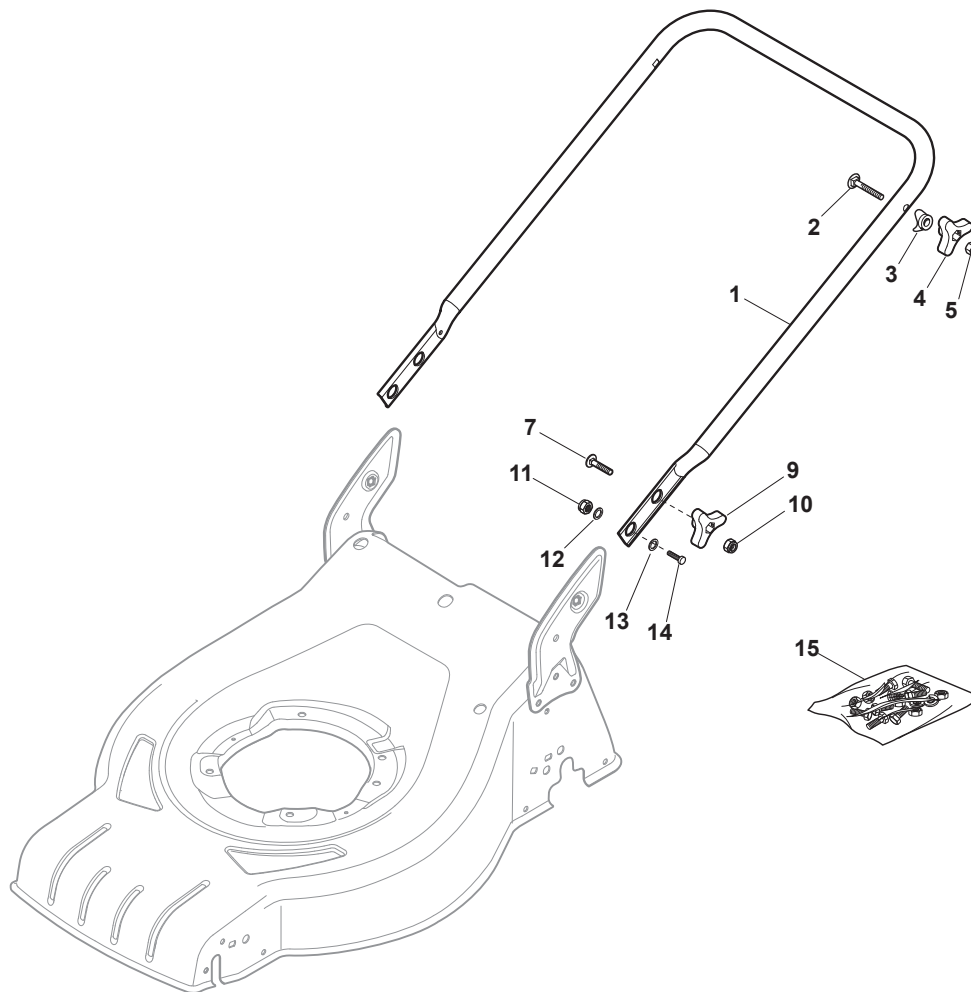

Reservdelskatalog Parts Catalogue

COMBI 48 S H

295486038/S15 - Season 2017

- Use GLOBAL GARDEN PRODUCT Genuine Spare Parts specified in the parts list for repair and/or replacement.
 - The contents described in the parts list may change due to improvement.
 - The drawings of the spare parts are only indicative and might not represent the part in question exactly.
 - The indications "right" - "left" - "front" - "rear" refer to the position of the operator when using the machine.
- When placing orders of parts for repair and/or replacement, make sure that the illustrated parts list is the one applying to the machine's year of manufacture, as shown on the identification plate attached to the machine.

Utgåva Issue 39 - 2016		Höjdställning Height Adjusting			
Pos. Fig.	Antal Q.ty	Art nr Part No	Benämning	Description	Anmärkning Notes
1	1	381302821/0	Hjulaxel-fram	Front Wheel Axle	
2	2	322545142/0	Plat	Plate	
3	4	112728698/0	Skruv	Screw	
4	2	112521350/0	Bricka	Washer	
5	2	112155000/0	Mutter	Nut	
6	2	112436051/0	Plat	Plate	
7	1	322869673/0	Höjjusteringsstag	Rod, Height Adjustment	
8	2	122519820/0	Stift	Pin	
9	1	122446193/0	Fjäder	Spring	
10	2	322600247/0	Hjulskydd	Protection, Wheel	D. 180
11	4	112728698/0	Skruv	Screw	
12	2	322545152/0	Plat	Plate	
13	1	381302817/0	Hjulaxel-bakre	Rear Wheel Axle	
14	1	122534131/0	Stift	Pin	
15	1	381003357/0	Hjuls BakreAdj. Spak	Wheels Rear Adj. Lever	
16	1	122446192/0	Fjäder	Spring	
17	1	112154510/0	Mutter	Nut	
18	1	322600205/1	Hjulskydd	Protection, Wheel	
21	2	112521350/0	Bricka	Washer	
22	2	112155000/0	Mutter	Nut	