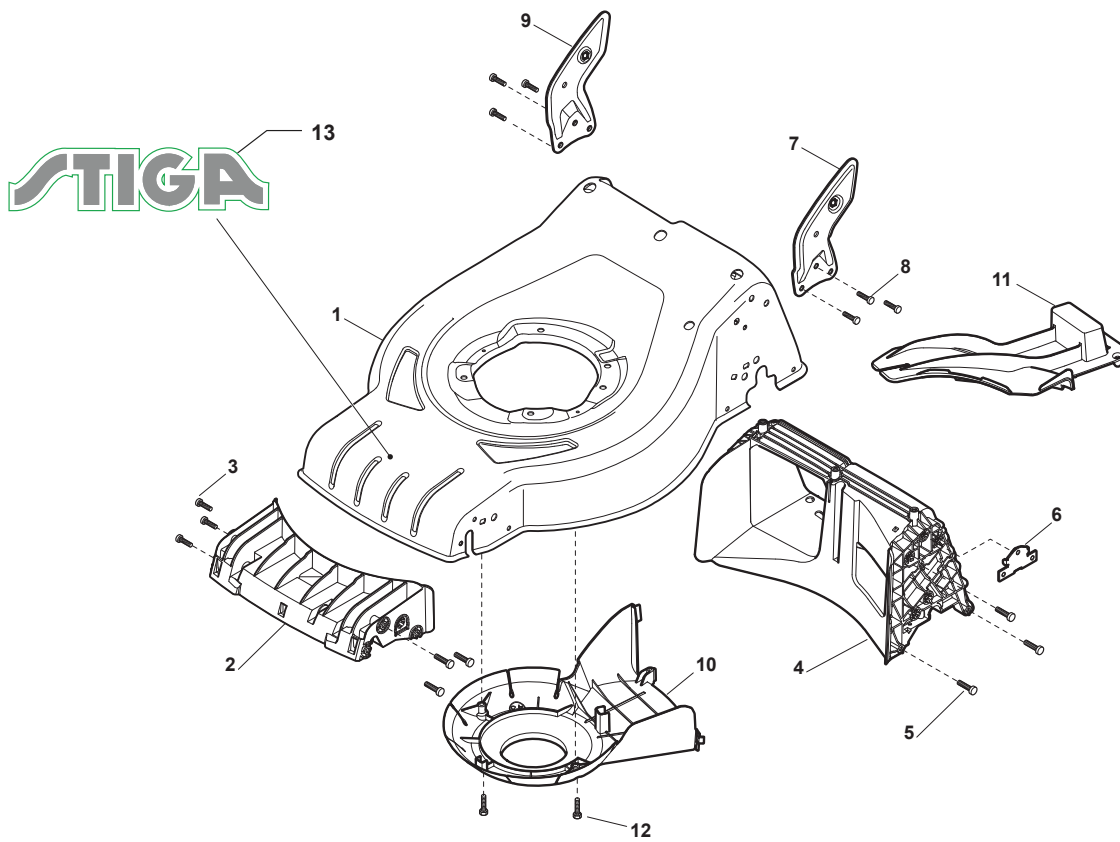

Utgåva Issue 39 - 2016		Kapa Deck			
Pos. Fig.	Antal Q.ty	Art nr Part No	Benämning	Description	Anmärkning Notes
1	1	381004729/0	Chassi-gra	Grey Deck	
2	1	322108301/1	Plastfront Transportör	Front Conveyor Assy	
3	6	112728699/0	Skruv	Screw	
4	1	322108302/0	Bakre skyddLuftledare	Rear Conveyor Assy	
5	6	112728699/0	Skruv	Screw	
6	2	322545213/0	Plat	Plate	
7	1	381005139/0	Fäste-vä	Left Bracket	
8	6	112727801/0	Skruv	Screw	
9	1	381005137/0	Fäste-hö	Right Bracket	
10	1	322060242/0	Remskydd	Belt Protection	
11	1	322140239/0	Mulcherinsats	Mulching Deflector	
12	2	112728530/0	Skruv	Screw	
13	1	114367494/2	Dekal STIGA logo	Label STIGA logo