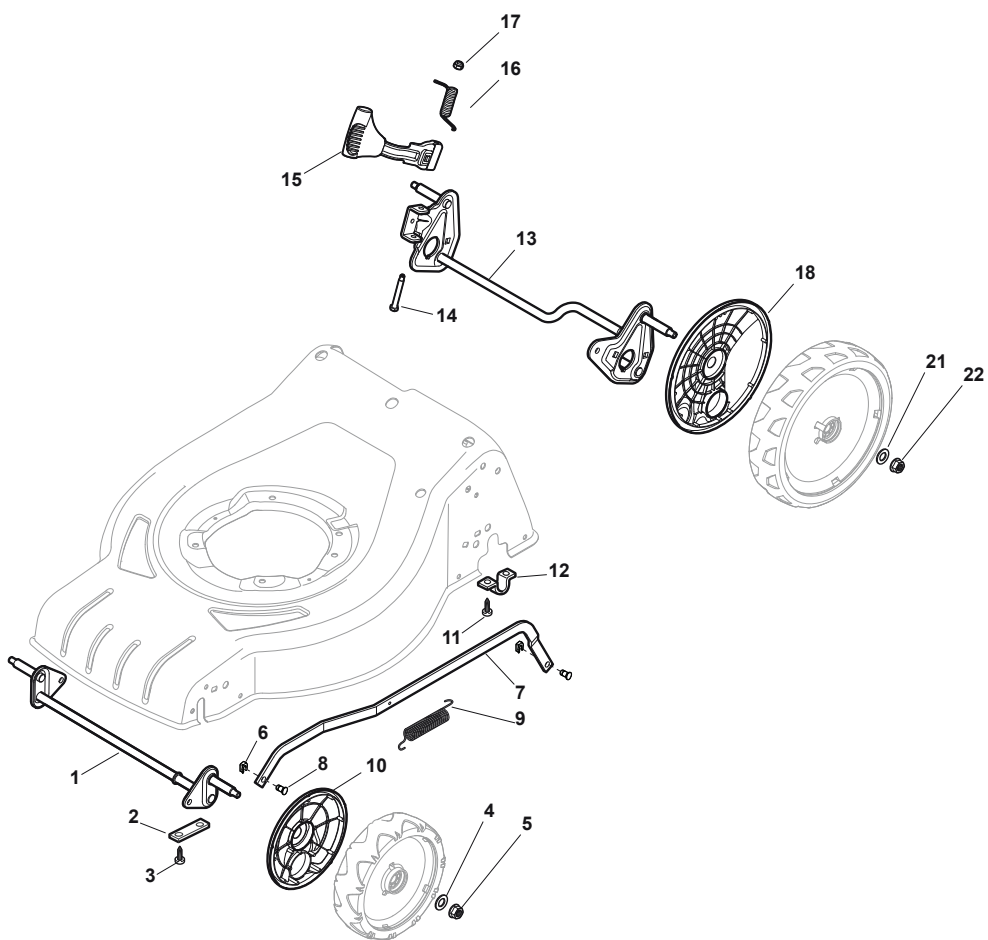

Reservdelskatalog Parts Catalogue

COMBI 48 S AE

295486008/S17 - Season 2017

- Use GLOBAL GARDEN PRODUCT Genuine Spare Parts specified in the parts list for repair and/or replacement.
 - The contents described in the parts list may change due to improvement.
 - The drawings of the spare parts are only indicative and might not represent the part in question exactly.
 - The indications "right" - "left" - "front" - "rear" refer to the position of the operator when using the machine.
- When placing orders of parts for repair and/or replacement, make sure that the illustrated parts list is the one applying to the machine's year of manufacture, as shown on the identification plate attached to the machine.

Utgåva Issue 41 - 2016		Höjdställning Height Adjusting			
Pos. Fig.	Antal Q.ty	Art nr Part No	Benämning	Description	Anmärkning Notes
1	1	381302821/0	Hjulaxel-fram	Front Wheel Axle	
2	2	322545142/0	Plat	Plate	
3	4	112728698/0	Skruv	Screw	
4	2	112521350/0	Bricka	Washer	
5	2	112155000/0	Mutter	Nut	
6	2	112436051/0	Plat	Plate	
7	1	322869673/0	Höjjusteringsstag	Rod, Height Adjustment	
8	2	122519820/0	Stift	Pin	
9	1	122446193/0	Fjäder	Spring	
10	2	322600247/0	Hjulskydd	Protection, Wheel	D. 180
11	4	112728698/0	Skruv	Screw	
12	2	322545152/0	Plat	Plate	
13	1	381302817/0	Hjulaxel-bakre	Rear Wheel Axle	
14	1	122534131/0	Stift	Pin	
15	1	381003357/0	Hjuls BakreAdj. Spak	Wheels Rear Adj. Lever	
16	1	122446192/0	Fjäder	Spring	
17	1	112154510/0	Mutter	Nut	
18	1	322600205/1	Hjulskydd	Protection, Wheel	
21	2	112521350/0	Bricka	Washer	
22	2	112155000/0	Mutter	Nut	