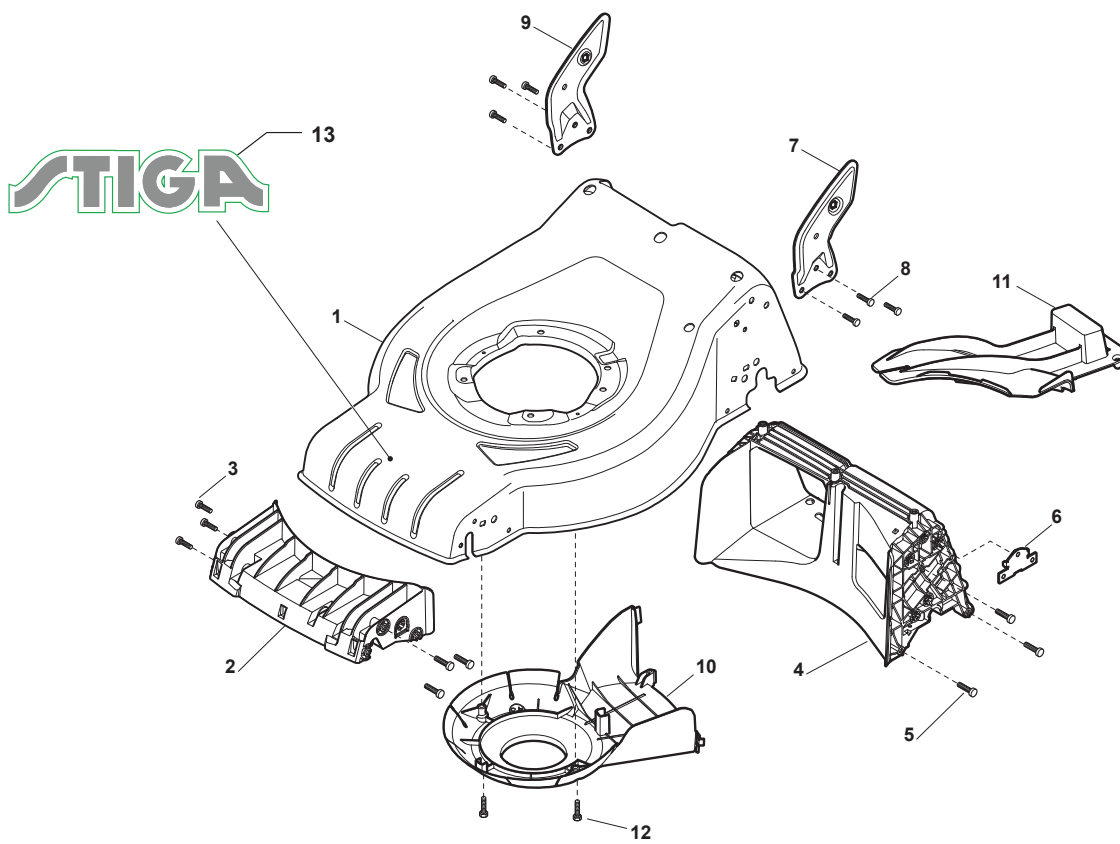

Utgåva Issue 41 - 2016		Kapa Deck			
Pos. Fig.	Antal Q.ty	Art nr Part No	Benämning	Description	Anmärkning Notes
1	1	381004729/0	Chassi-gra	Grey Deck	
2	1	322108301/1	Plastfront Transportör	Front Conveyor Assy	
3	6	112728699/0	Skruv	Screw	
4	1	322108302/0	Bakre skyddLuftledare	Rear Conveyor Assy	
5	6	112728699/0	Skruv	Screw	
6	2	322545213/0	Plat	Plate	
7	1	381005179/0	Fäste-vä	Left Bracket	
8	6	112727801/0	Skruv	Screw	
9	1	381005177/0	Fäste-hö	Right Bracket	
10	1	322060242/0	Remskydd	Belt Protection	
11	1	322140239/0	Mulcherinsats	Mulching Deflector	
12	2	112728530/0	Skruv	Screw	
13	1	114367494/2	Dekal STIGA logo	Label STIGA logo