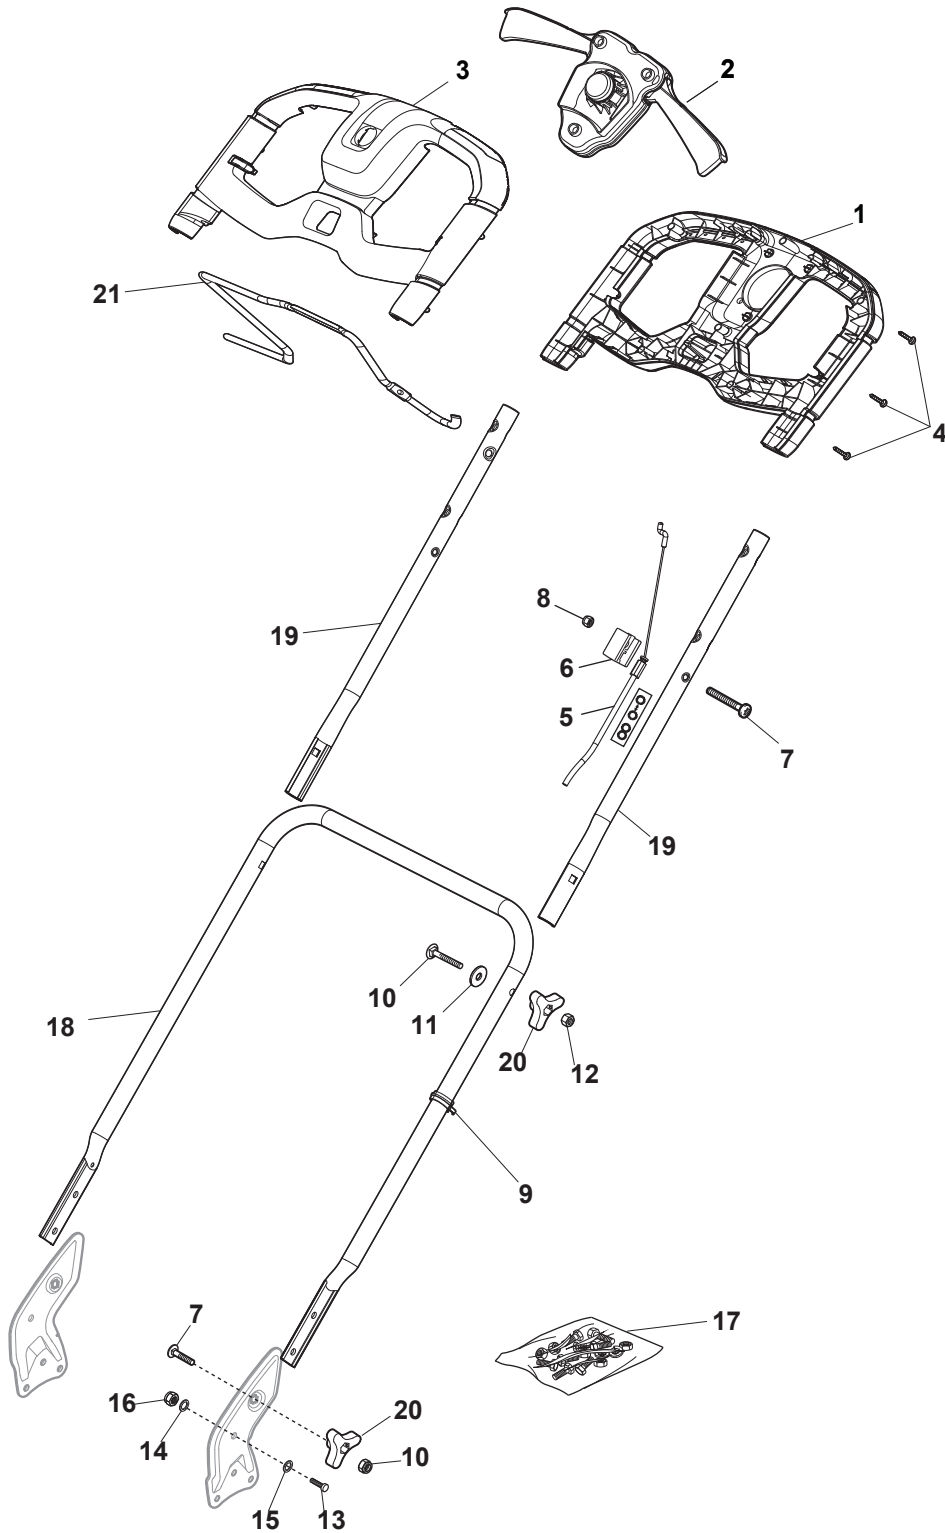

Reservdelskatalog Parts Catalogue

COMBI 48 S AE

295486008/S17 - Season 2017

- Use GLOBAL GARDEN PRODUCT Genuine Spare Parts specified in the parts list for repair and/or replacement.
 - The contents described in the parts list may change due to improvement.
 - The drawings of the spare parts are only indicative and might not represent the part in question exactly.
 - The indications "right" - "left" - "front" - "rear" refer to the position of the operator when using the machine.
- When placing orders of parts for repair and/or replacement, make sure that the illustrated parts list is the one applying to the machine's year of manufacture, as shown on the identification plate attached to the machine.

Utgåva Issue 41 - 2016		Höjdställning Height Adjusting			
Pos. Fig.	Antal Q.ty	Art nr Part No	Benämning	Description	Anmärkning Notes
1	1	381302821/0	Hjulaxel-fram	Front Wheel Axle	
2	2	322545142/0	Plat	Plate	
3	4	112728698/0	Skruv	Screw	
4	2	112521350/0	Bricka	Washer	
5	2	112155000/0	Mutter	Nut	
6	2	112436051/0	Plat	Plate	
7	1	322869673/0	Höjjusteringsstag	Rod, Height Adjustment	
8	2	122519820/0	Stift	Pin	
9	1	122446193/0	Fjäder	Spring	
10	2	322600247/0	Hjulskydd	Protection, Wheel	D. 180
11	4	112728698/0	Skruv	Screw	
12	2	322545152/0	Plat	Plate	
13	1	381302817/0	Hjulaxel-bakre	Rear Wheel Axle	
14	1	122534131/0	Stift	Pin	
15	1	381003357/0	Hjuls BakreAdj. Spak	Wheels Rear Adj. Lever	
16	1	122446192/0	Fjäder	Spring	
17	1	112154510/0	Mutter	Nut	
18	1	322600205/1	Hjulskydd	Protection, Wheel	
21	2	112521350/0	Bricka	Washer	
22	2	112155000/0	Mutter	Nut	