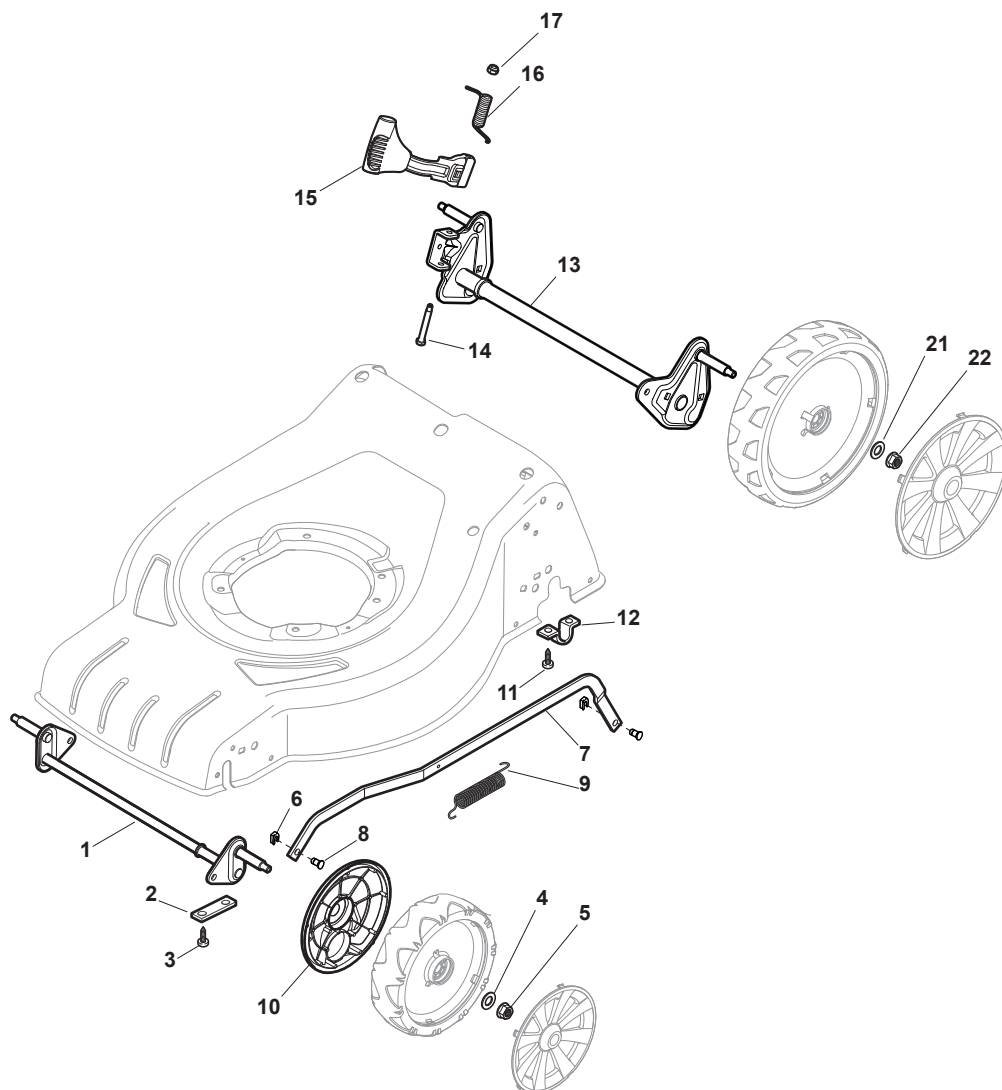

# **COMBI 48 AE**

**295485008/S17 - Season 2017**

- Use GLOBAL GARDEN PRODUCT Genuine Spare Parts specified in the parts list for repair and/or replacement.
  - The contents described in the parts list may change due to improvement.
  - The drawings of the spare parts are only indicative and might not represent the part in question exactly.
  - The indications "right" - "left" - "front" - "rear" refer to the position of the operator when using the machine.
- When placing orders of parts for repair and/or replacement, make sure that the illustrated parts list is the one applying to the machine's year of manufacture, as shown on the identification plate attached to the machine.

Utgåva Issue 41 - 2016		Höjdställning Height Adjusting			
Pos. Fig.	Antal Q.ty	Art nr Part No	Benämning	Description	Anmärkning Notes
1	1	381302821/0	Hjulaxel-fram	Front Wheel Axle	
2	2	322545142/0	Plat	Plate	
3	4	112728698/0	Skruv	Screw	
4	2	112521350/0	Bricka	Washer	
5	2	112155000/0	Mutter	Nut	
6	2	112436051/0	Plat	Plate	
7	1	322869673/0	Höjjusteringsstag	Rod, Height Adjustment	
8	2	122519820/0	Stift	Pin	
9	1	122446193/0	Fjäder	Spring	
10	2	322600247/0	Hjulskydd	Protection, Wheel	
11	4	112728698/0	Skruv	Screw	
12	2	322545152/0	Plat	Plate	
13	1	381302815/0	Hjulaxel-bakre	Rear Wheel Axle	
14	1	122534131/0	Stift	Pin	
15	1	381003357/0	Hjuls BakreAdj. Spak	Wheels Rear Adj. Lever	
16	1	122446192/0	Fjäder	Spring	
17	1	112154510/0	Mutter	Nut	
21	2	112521350/0	Bricka	Washer	
22	2	112155000/0	Mutter	Nut	