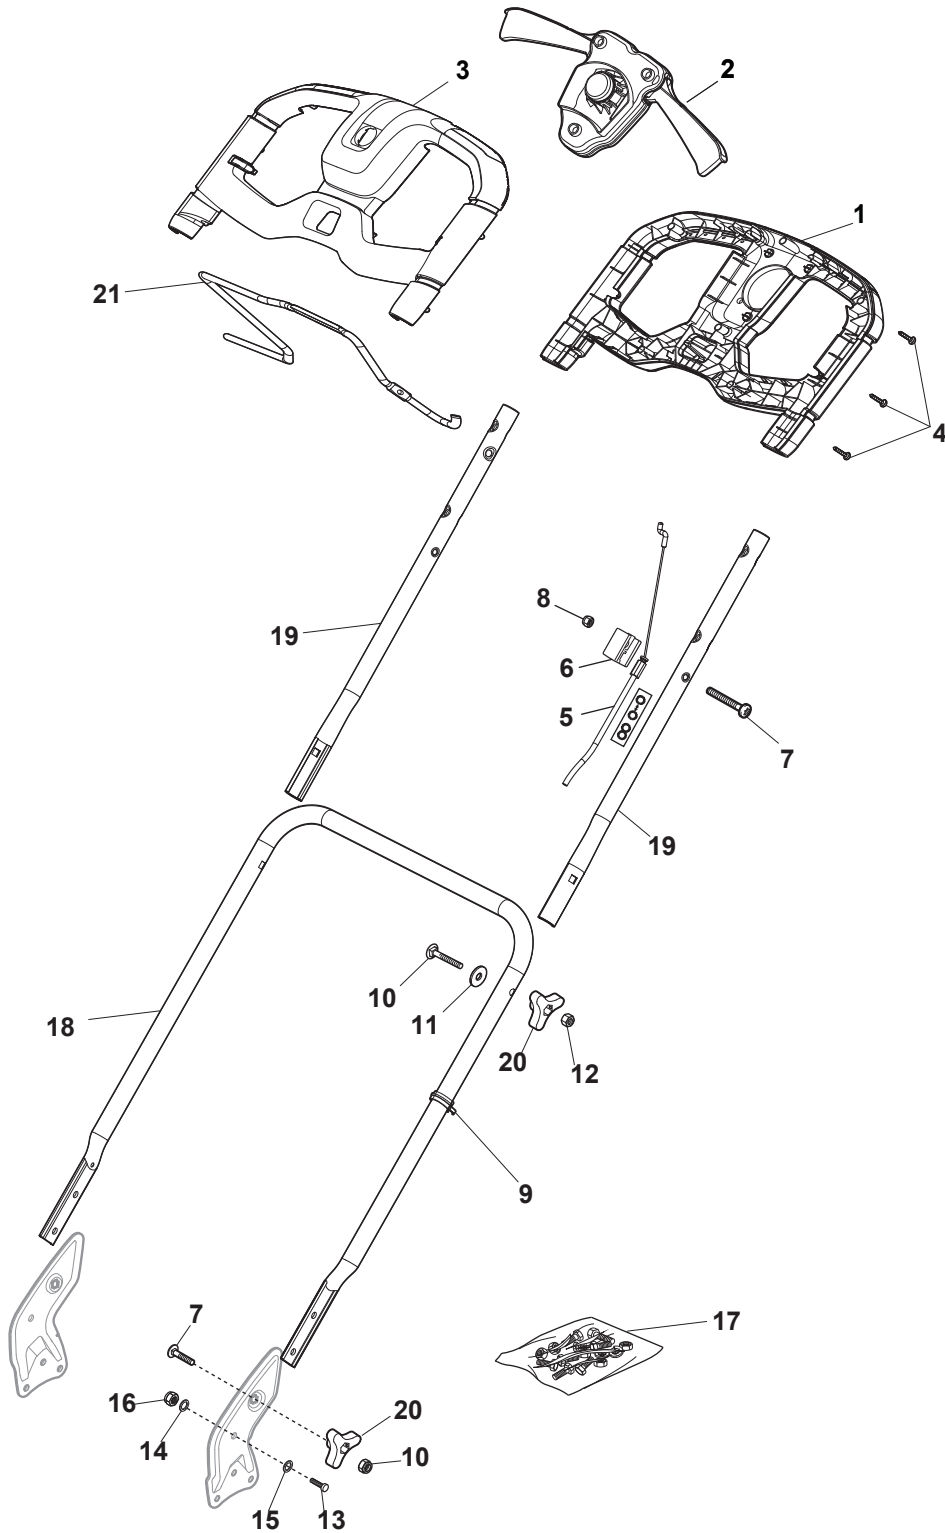

# **COMBI 48 AE**

**295485008/S17 - Season 2017**

- Use GLOBAL GARDEN PRODUCT Genuine Spare Parts specified in the parts list for repair and/or replacement.
  - The contents described in the parts list may change due to improvement.
  - The drawings of the spare parts are only indicative and might not represent the part in question exactly.
  - The indications "right" - "left" - "front" - "rear" refer to the position of the operator when using the machine.
- When placing orders of parts for repair and/or replacement, make sure that the illustrated parts list is the one applying to the machine's year of manufacture, as shown on the identification plate attached to the machine.

Utgåva Issue 41 - 2016		Höjdställning Height Adjusting			
Pos. Fig.	Antal Q.ty	Art nr Part No	Benämning	Description	Anmärkning Notes
1	1	381302821/0	Hjulaxel-fram	Front Wheel Axle	
2	2	322545142/0	Plat	Plate	
3	4	112728698/0	Skruv	Screw	
4	2	112521350/0	Bricka	Washer	
5	2	112155000/0	Mutter	Nut	
6	2	112436051/0	Plat	Plate	
7	1	322869673/0	Höjjusteringsstag	Rod, Height Adjustment	
8	2	122519820/0	Stift	Pin	
9	1	122446193/0	Fjäder	Spring	
10	2	322600247/0	Hjulskydd	Protection, Wheel	
11	4	112728698/0	Skruv	Screw	
12	2	322545152/0	Plat	Plate	
13	1	381302815/0	Hjulaxel-bakre	Rear Wheel Axle	
14	1	122534131/0	Stift	Pin	
15	1	381003357/0	Hjuls BakreAdj. Spak	Wheels Rear Adj. Lever	
16	1	122446192/0	Fjäder	Spring	
17	1	112154510/0	Mutter	Nut	
21	2	112521350/0	Bricka	Washer	
22	2	112155000/0	Mutter	Nut	