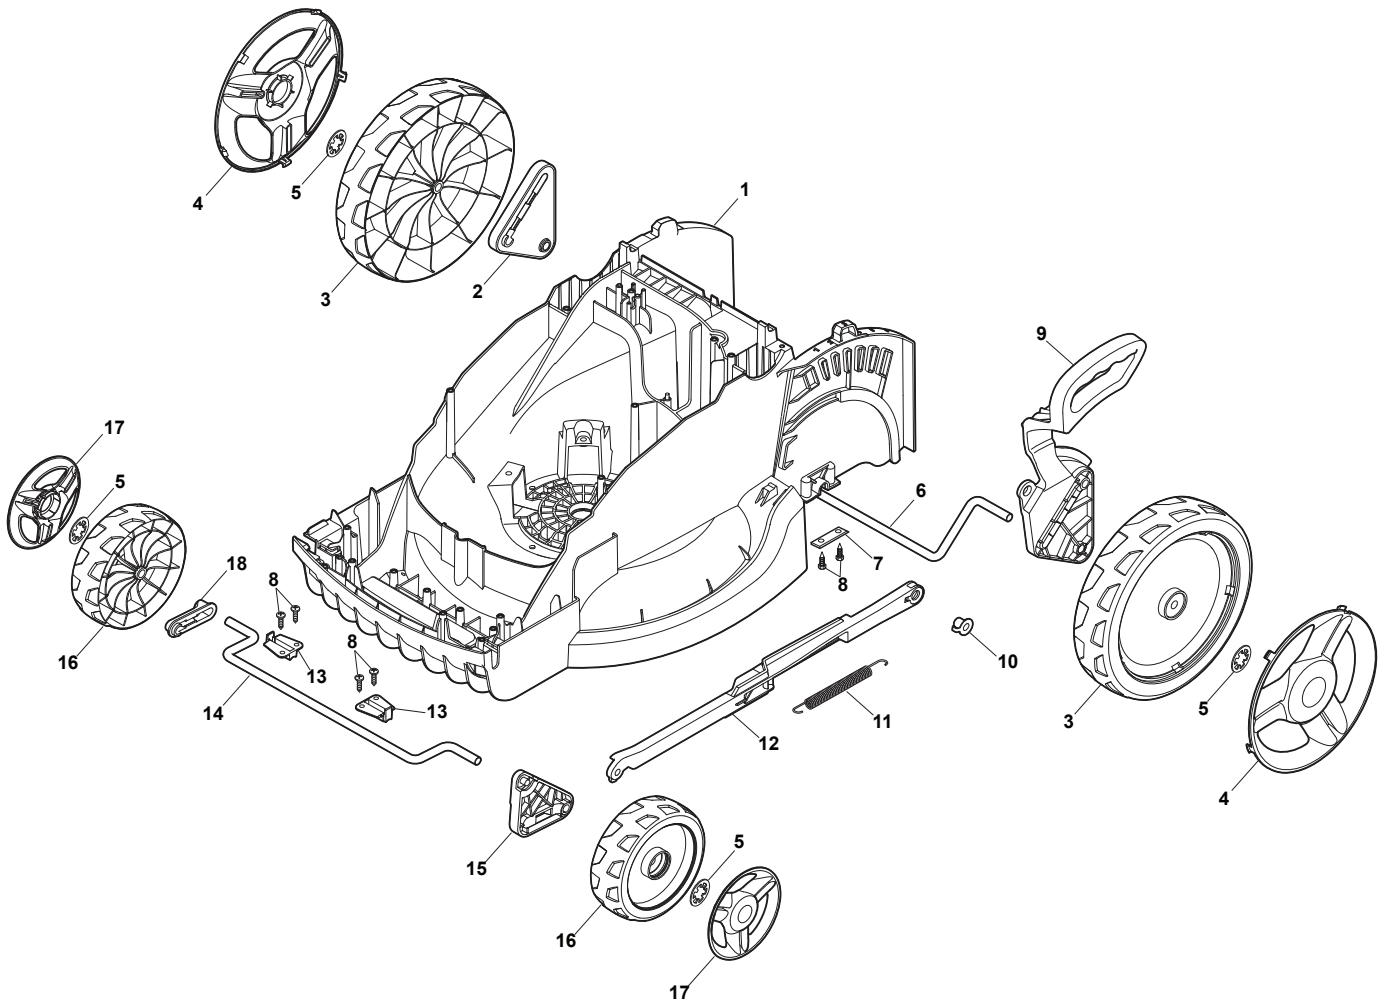

Reservdelskatalog Parts Catalogue

COMBI 44 E

294420068/S14 - Season 2017

- Use GLOBAL GARDEN PRODUCT Genuine Spare Parts specified in the parts list for repair and/or replacement.
 - The contents described in the parts list may change due to improvement.
 - The drawings of the spare parts are only indicative and might not represent the part in question exactly.
 - The indications "right" - "left" - "front" - "rear" refer to the position of the operator when using the machine.
- When placing orders of parts for repair and/or replacement, make sure that the illustrated parts list is the one applying to the machine's year of manufacture, as shown on the identification plate attached to the machine.

www.stiga.com

Utgåva Issue 39 - 2016		Kapa och höjdställning Deck And Height Adjusting			
Pos. Fig.	Antal Q.ty	Art nr Part No	Benämning	Description	Anmärkning Notes
1	1	322066784/0	Chassi gra	Deck STIGA Grey	
2	1	322785450/0	Hjulhallare	Support, Wheel	
3	2	322686105/0	Hjul	Wheel	
4	2	322110684/0	Navkapsel gra 9022	Hub Cap Grey	
5	4	112604903/0	Bricka	Washer	
6	1	122033427/0	Hjulaxel-bakre	Rear Wheel Axle	
7	2	322545142/0	Plat	Plate	
8	8	112728714/0	Skruv	Screw	
9	1	322785414/1	Höjdställningsspak	Lever, Height Adjustment	
10	1	322524354/0	Stift	Pin	
11	1	122446195/0	Fjäder	Spring	
12	1	322869690/0	Höjdstyckesstag	Rod, Height Adjustment	
13	2	322785415/0	Plat	Plate	
14	1	122033426/0	Hjulaxel-bakre	Rear Wheel Axle	
15	1	322785438/0	Hjulhallare	Support, Wheel	
16	2	322686104/0	Hjul	Wheel	
17	2	322110683/0	Navkapsel gra	Hub Cap Grey	
18	1	322785449/0	Hjulhallare	Support, Wheel	

Utgåva Issue 39 - 2016		Elmotor/Kniv Electric Motor/Blade			
Pos. Fig.	Antal Q.ty	Art nr Part No	Benämning	Description	Anmärkning Notes
1	4	112728699/0	Skruv	Screw	
3	1	112523020/0	Bricka	Washer	
4	1	118563697/1	Elmotor 1800W	Electric Motor 1800W	
5	1	322465644/1	Knivfäste	Blade Hub	
6	1	181004161/0	Kniv	Blade	
7	1	381004352/1	Skruv	Screw	
9	1	118810092/0	Drivrem	Belt	