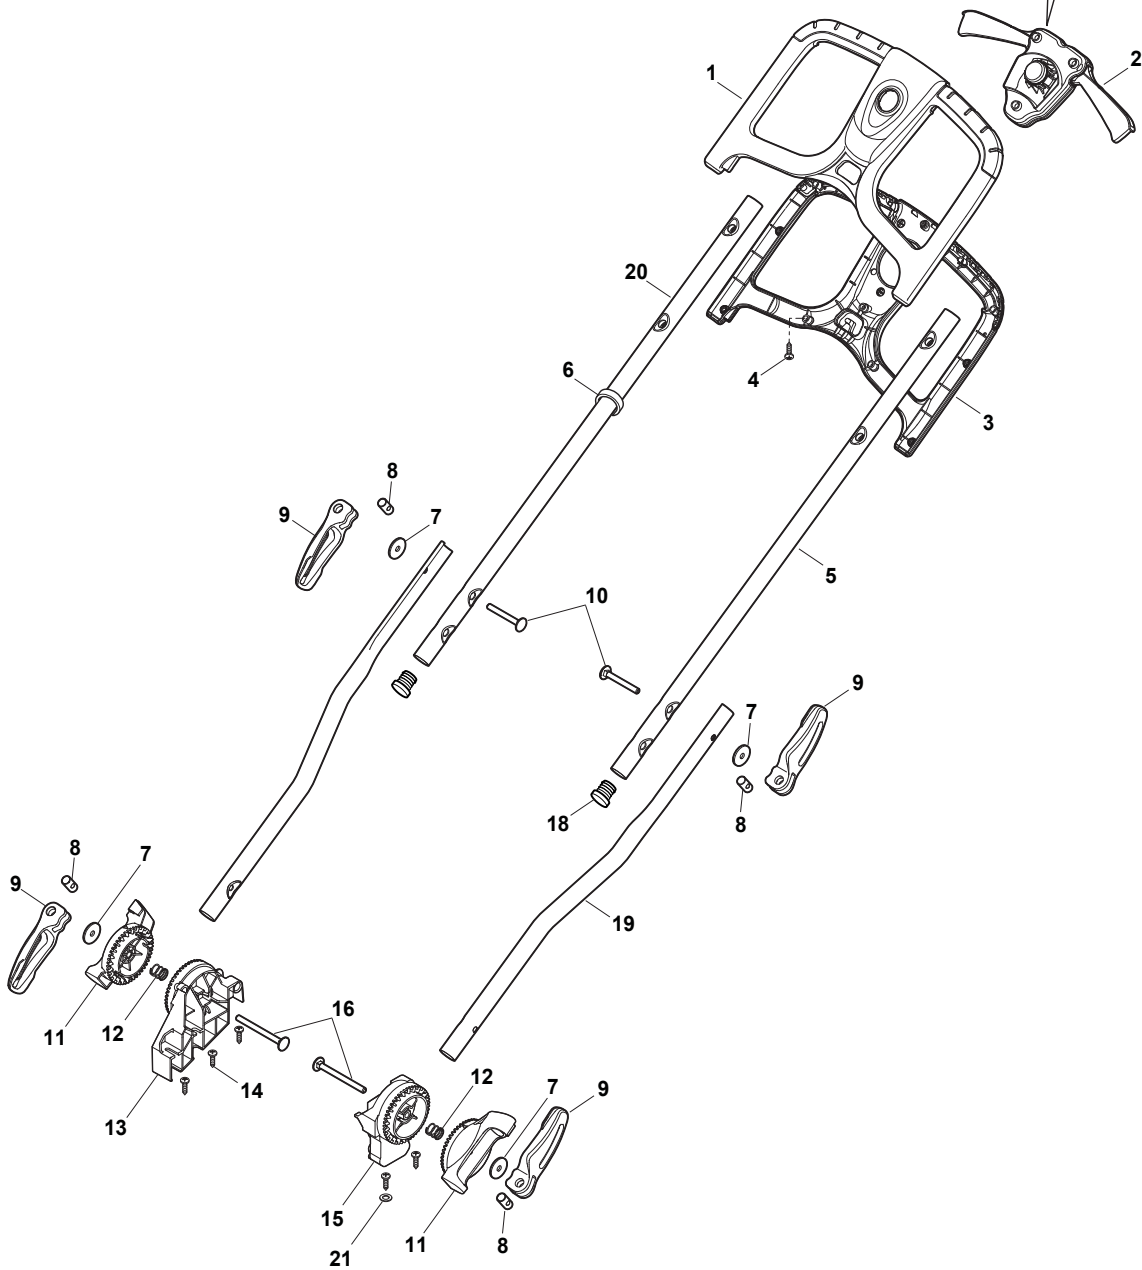

Utgåva Issue 39 - 2016		Reglage, övre Handle, Upper Part			
Pos. Fig.	Antal Q.ty	Art nr Part No	Benämning	Description	Anmärkning Notes
1	1	322291070/0	Handtagshalva, övre brytare	Upper Half Handgrip Switch	
2	1	381600521/1	Manöverdosa	Dead Hand Switch	
3	1	322291071/0	Handtagshalva, undre brytare	Lower Half Handgrip Switch	
4	11	112728713/0	Skruv	Screw	
5	1	381007514/1	Handtag, övre	Handle, Upper Part	Left + Right Part
6	1	122192000/1	Kabelhallare	Clamp	
7	4	112523050/0	Bricka	Washer	
8	4	122524352/0	Stift	Pin	
9	4	322319519/0	Handtag	Fixing Lever Handle	
10	2	122943016/0	Skruv	Screw	
11	2	322246102/0	Handtag Länk	Handle Joint	
12	2	122430210/0	Fjäder	Bearing	
13	2	322745055/0	Lock för Handtag gra, Höger Side	Right Joint	
14	5	112728714/0	Skruv	Screw	
15	1	322745056/0	Vänstergra Lock för Handtag	Left Joint	
16	2	122943017/0	Skruv	Screw	
18	2	118566112/0	Plugg	Polyethylene Push Road	
19	2	381007513/0	Handtag, undre	Handle Lower Part	
20	1	381007514/1	Handtag, övre	Handle, Upper Part	Left + Right Part
21	1	112521320/0	Bricka	Washer