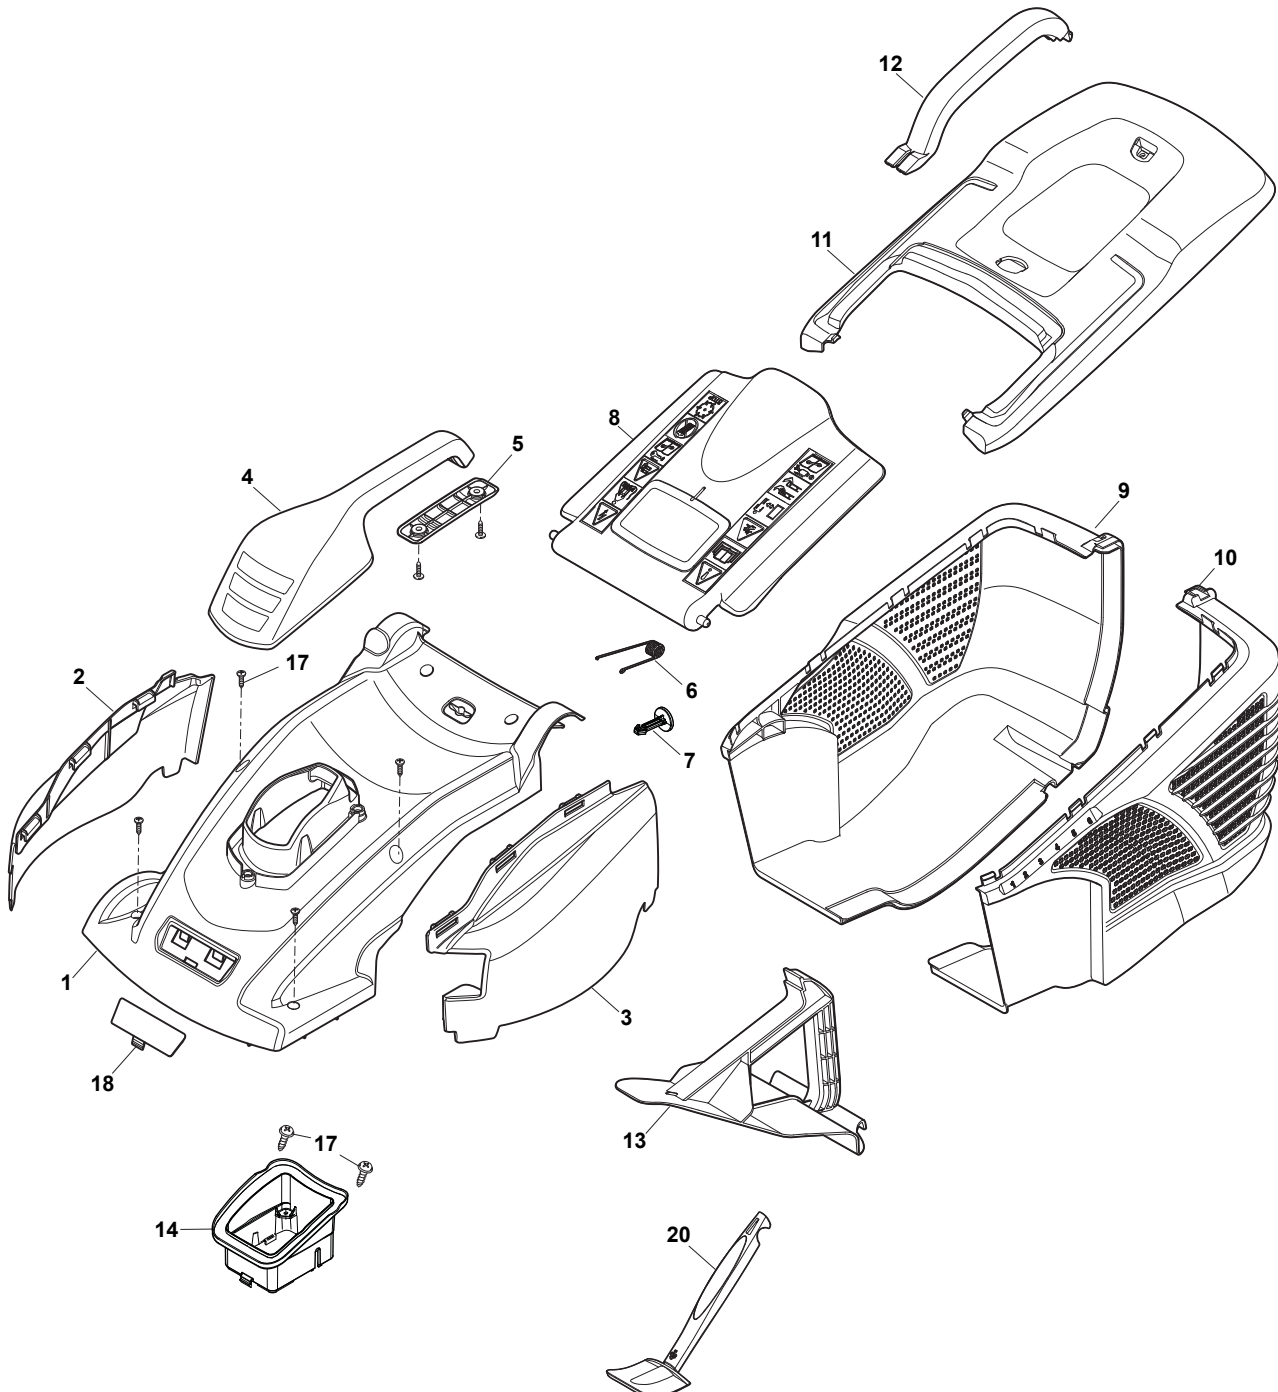

Reservdelskatalog Parts Catalogue

COMBI 44 E

294420068/S14 - Season 2017

- Use GLOBAL GARDEN PRODUCT Genuine Spare Parts specified in the parts list for repair and/or replacement.
 - The contents described in the parts list may change due to improvement.
 - The drawings of the spare parts are only indicative and might not represent the part in question exactly.
 - The indications "right" - "left" - "front" - "rear" refer to the position of the operator when using the machine.
- When placing orders of parts for repair and/or replacement, make sure that the illustrated parts list is the one applying to the machine's year of manufacture, as shown on the identification plate attached to the machine.

www.stiga.com

Utgåva Issue 39 - 2016		Kapa och höjdställning Deck And Height Adjusting			
Pos. Fig.	Antal Q.ty	Art nr Part No	Benämning	Description	Anmärkning Notes
1	1	322066784/0	Chassi gra	Deck STIGA Grey	
2	1	322785450/0	Hjulhallare	Support, Wheel	
3	2	322686105/0	Hjul	Wheel	
4	2	322110684/0	Navkapsel gra 9022	Hub Cap Grey	
5	4	112604903/0	Bricka	Washer	
6	1	122033427/0	Hjulaxel-bakre	Rear Wheel Axle	
7	2	322545142/0	Plat	Plate	
8	8	112728714/0	Skruv	Screw	
9	1	322785414/1	Höjdställningsspak	Lever, Height Adjustment	
10	1	322524354/0	Stift	Pin	
11	1	122446195/0	Fjäder	Spring	
12	1	322869690/0	Höjdstyckesstag	Rod, Height Adjustment	
13	2	322785415/0	Plat	Plate	
14	1	122033426/0	Hjulaxel-bakre	Rear Wheel Axle	
15	1	322785438/0	Hjulhallare	Support, Wheel	
16	2	322686104/0	Hjul	Wheel	
17	2	322110683/0	Navkapsel gra	Hub Cap Grey	
18	1	322785449/0	Hjulhallare	Support, Wheel	