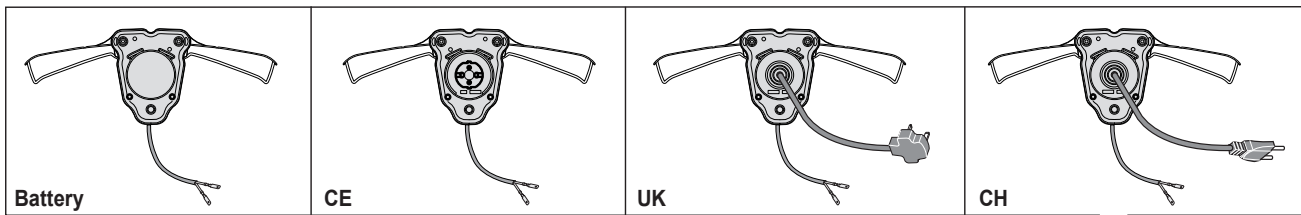

Utgåva Issue 39 - 2016		Reglage, övre Handle, Upper Part			
Pos. Fig.	Antal Q.ty	Art nr Part No	Benämning	Description	Anmärkning Notes
1	1	322291070/0	Handtagshalva, övre brytare	Upper Half Handgrip Switch	
2	1	381600521/1	Manöverdosa	Dead Hand Switch	
3	1	322291071/0	Handtagshalva, undre brytare	Lower Half Handgrip Switch	
4	11	112728713/0	Skruv	Screw	
5	1	381007514/1	Handtag, övre	Handle, Upper Part	Left + Right Part
6	1	122192000/1	Kabelhallare	Clamp	
7	4	112523050/0	Bricka	Washer	
8	4	122524352/0	Stift	Pin	
9	4	322319519/0	Handtag	Fixing Lever Handle	
10	2	122943016/0	Skruv	Screw	
11	2	322246102/0	Handtag Länk	Handle Joint	
12	2	122430210/0	Fjäder	Bearing	
13	2	322745055/0	Lock för Handtag gra, Höger Side	Right Joint	
14	5	112728714/0	Skruv	Screw	
15	1	322745056/0	Vänstergra Lock för Handtag	Left Joint	
16	2	122943017/0	Skruv	Screw	
18	2	118566112/0	Plugg	Polyethylene Push Road	
19	2	381007513/0	Handtag, undre	Handle Lower Part	
20	1	381007514/1	Handtag, övre	Handle, Upper Part	Left + Right Part
21	1	112521320/0	Bricka	Washer