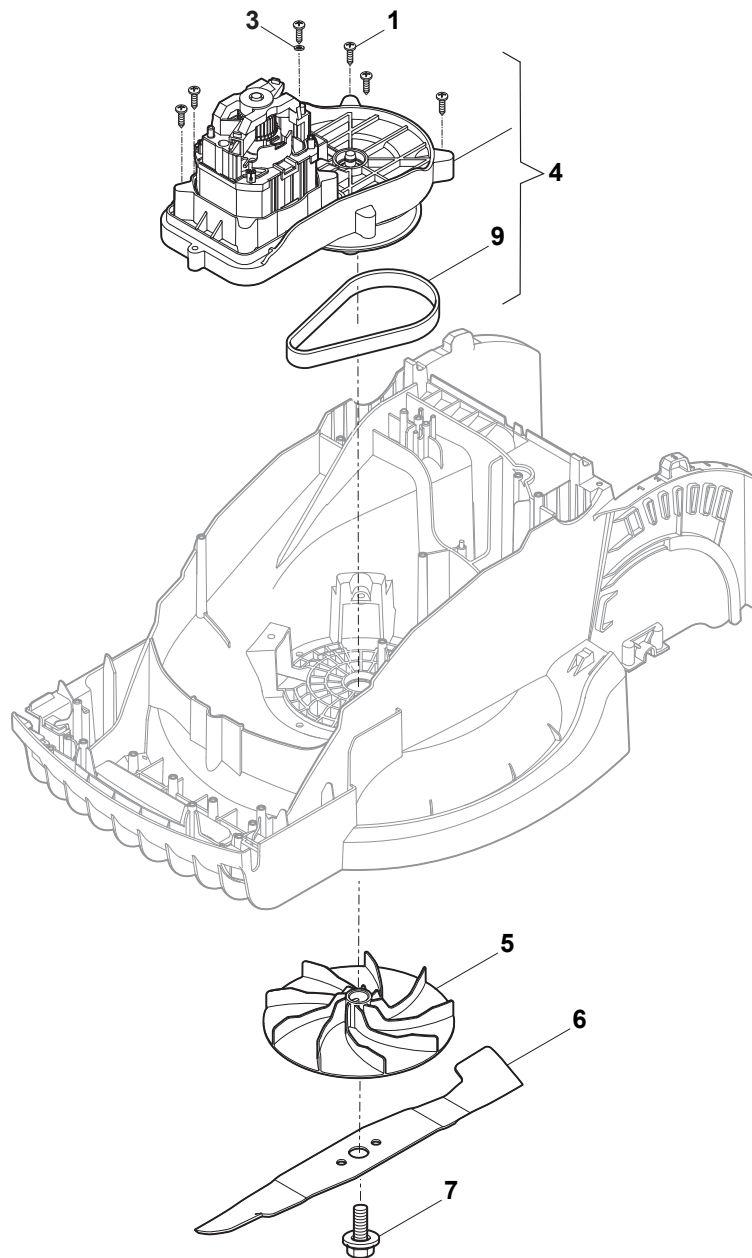

Utgåva Issue 39 - 2016		Elmotor/Kniv Electric Motor/Blade			
Pos. Fig.	Antal Q.ty	Art nr Part No	Benämning	Description	Anmärkning Notes
1	4	112728699/0	Skruv	Screw	
3	1	112523020/0	Bricka	Washer	
4	1	118563697/1	Elmotor 1800W	Electric Motor 1800W	
5	1	322465644/1	Knivfäste	Blade Hub	
6	1	181004161/0	Kniv	Blade	
7	1	381004352/1	Skruv	Screw	
9	1	118810092/0	Drivrem	Belt