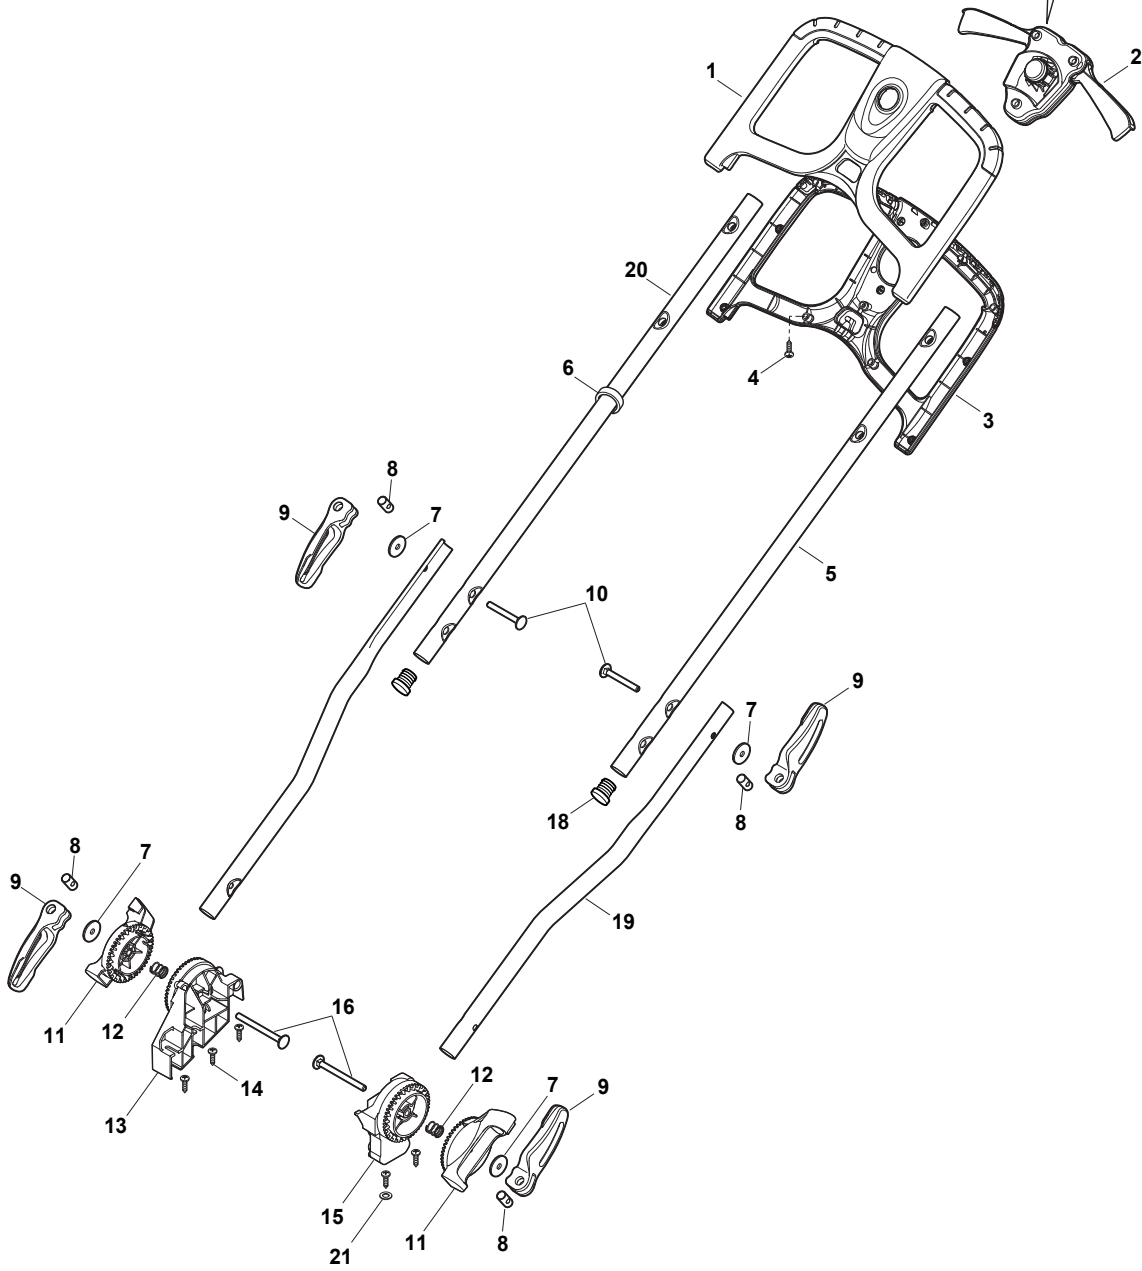

Utgåva Issue 39 - 2016		Reglage, övre Handle, Upper Part			
Pos. Fig.	Antal Q.ty	Art nr Part No	Benämning	Description	Anmärkning Notes
1	1	322291070/0	Handtagshalva, övre brytare	Upper Half Handgrip Switch	
2	1	381600521/1	Manöverdosa	Dead Hand Switch	
3	1	322291071/0	Handtagshalva, undre brytare	Lower Half Handgrip Switch	
4	11	112728713/0	Skruv	Screw	
5	1	381007514/1	Handtag, övre	Handle, Upper Part	Left + Right Part
6	1	122192000/1	Kabelhallare	Clamp	
7	4	112523050/0	Bricka	Washer	
8	4	122524352/0	Stift	Pin	
9	4	322319519/0	Handtag	Fixing Lever Handle	
10	2	122943016/0	Skruv	Screw	
11	2	322246102/0	Handtag Länk	Handle Joint	
12	2	122430210/0	Fjäder	Bearing	
13	2	322745055/0	Lock för Handtag gra, Höger Side	Right Joint	
14	5	112728714/0	Skruv	Screw	
15	1	322745056/0	Vänstergra Lock för Handtag	Left Joint	
16	2	122943017/0	Skruv	Screw	
18	2	118566112/0	Plugg	Polyethylene Push Road	
19	2	381007513/0	Handtag, undre	Handle Lower Part	
20	1	381007514/1	Handtag, övre	Handle, Upper Part	Left + Right Part
21	1	112521320/0	Bricka	Washer