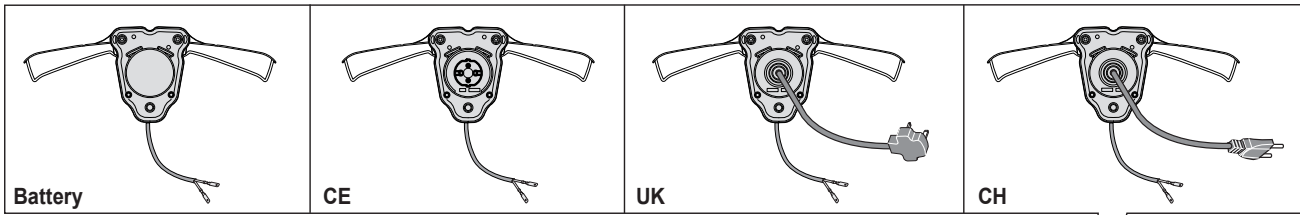

Utgåva Issue 39 - 2016		Reglage, övre Handle, Upper Part			
Pos. Fig.	Antal Q.ty	Art nr Part No	Benämning	Description	Anmärkning Notes
1	1	322291070/0	Handtagshalva, övre brytare	Upper Half Handgrip Switch	
2	1	381600521/1	Manöverdosa	Dead Hand Switch	
3	1	322291071/0	Handtagshalva, undre brytare	Lower Half Handgrip Switch	
4	11	112728713/0	Skruv	Screw	
5	1	381007514/1	Handtag, övre	Handle, Upper Part	Left + Right Part
6	1	122192000/1	Kabelhallare	Clamp	
7	4	112523050/0	Bricka	Washer	
8	4	122524352/0	Stift	Pin	
9	4	322319519/0	Handtag	Fixing Lever Handle	
10	2	122943016/0	Skruv	Screw	
11	2	322246102/0	Handtag Länk	Handle Joint	
12	2	122430210/0	Fjäder	Bearing	
13	2	322745055/0	Lock för Handtag gra, Höger Side	Right Joint	
14	5	112728714/0	Skruv	Screw	
15	1	322745056/0	Vänstergra Lock för Handtag	Left Joint	
16	2	122943017/0	Skruv	Screw	
18	2	118566112/0	Plugg	Polyethylene Push Road	
19	2	381007513/0	Handtag, undre	Handle Lower Part	
20	1	381007514/1	Handtag, övre	Handle, Upper Part	Left + Right Part
21	1	112521320/0	Bricka	Washer