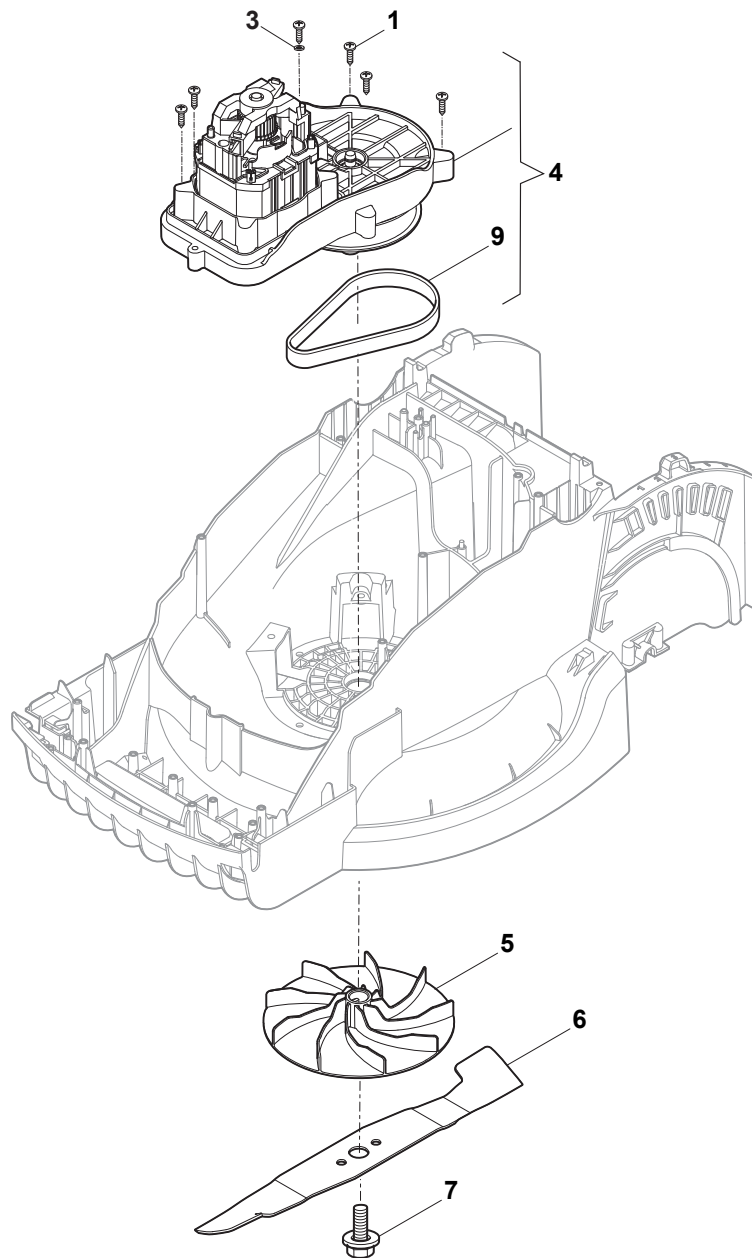

Utgåva Issue 39 - 2016		Elmotor/Kniv Electric Motor/Blade			
Pos. Fig.	Antal Q.ty	Art nr Part No	Benämning	Description	Anmärkning Notes
1	4	112728699/0	Skruv	Screw	
3	1	112523020/0	Bricka	Washer	
4	1	118563696/1	Elmotor 1600W	Electric Motor 1600W	
5	1	322465602/1	Knivfäste/Fläkt	Hub Fan	
6	1	181004160/0	Kniv	Blade	
7	1	381004352/1	Skruv	Screw	
9	1	118810092/0	Drivrem	Belt