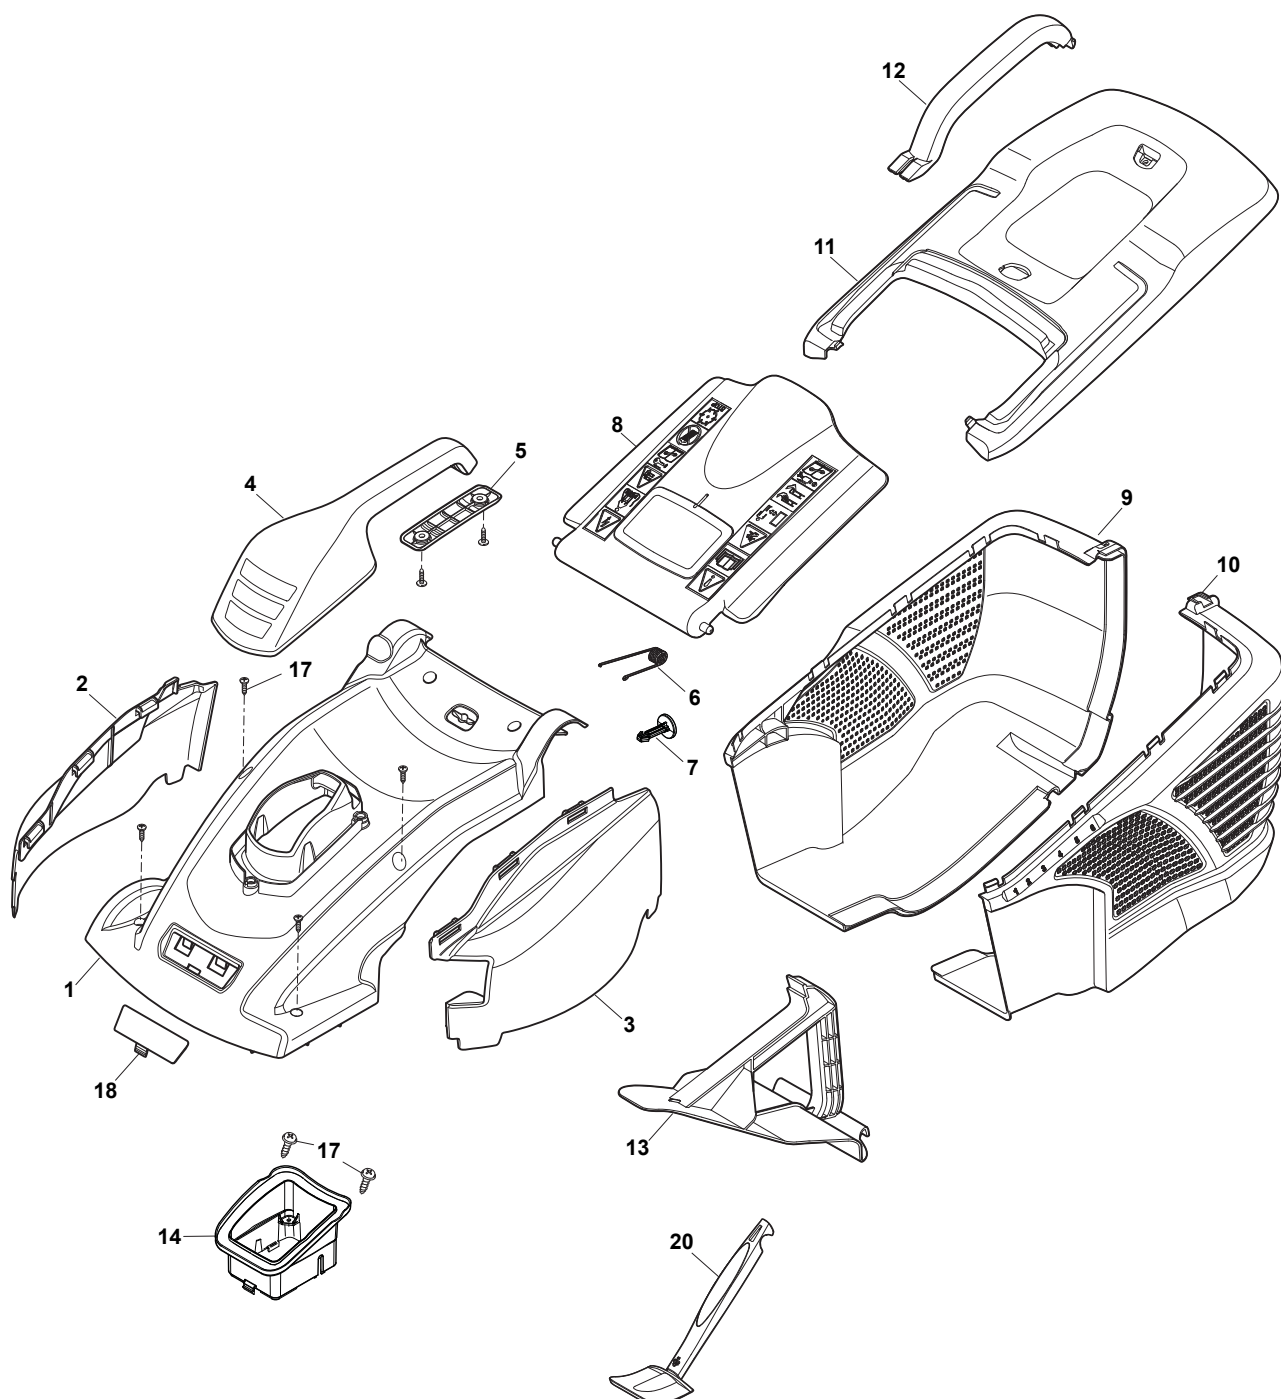

### ***COMBI 40 E***

***294380068/S14 - Season 2017***

- Use GLOBAL GARDEN PRODUCT Genuine Spare Parts specified in the parts list for repair and/or replacement.
  - The contents described in the parts list may change due to improvement.
  - The drawings of the spare parts are only indicative and might not represent the part in question exactly.
  - The indications "right" - "left" - "front" - "rear" refer to the position of the operator when using the machine.
- When placing orders of parts for repair and/or replacement, make sure that the illustrated parts list is the one applying to the machine's year of manufacture, as shown on the identification plate attached to the machine.

*[www.stiga.com](http://www.stiga.com)*

Utgåva Issue 39 - 2016		Kapa och höjdställning Deck And Height Adjusting			
Pos. Fig.	Antal Q.ty	Art nr Part No	Benämning	Description	Anmärkning Notes
1	1	322066783/0	Chassi gra	Deck STIGA Grey	
2	1	322785450/0	Hjulhallare	Support, Wheel	
3	2	322686105/0	Hjul	Wheel	
4	2	322110684/0	Navkapsel gra	Hub Cap Grey	
5	4	112604903/0	Bricka	Washer	
6	1	122033425/0	Hjulaxel-bakre	Rear Wheel Axle	
7	2	322545142/0	Plat	Plate	
8	8	112728714/0	Skruv	Screw	
9	1	322785414/1	Höjdställningsspak	Lever, Height Adjustment	
10	1	322524354/0	Stift	Pin	
11	1	122446195/0	Fjäder	Spring	
12	1	322869690/0	Höjjusteringsstag	Rod, Height Adjustment	
13	2	322785415/0	Plat	Plate	
14	1	122033424/0	Hjulaxel-bakre	Rear Wheel Axle	
15	1	322785438/0	Hjulhallare	Support, Wheel	
16	2	322686104/0	Hjul	Wheel	
17	2	322110683/0	Navkapsel gra	Hub Cap Grey	
18	1	322785449/0	Hjulhallare	Support, Wheel	