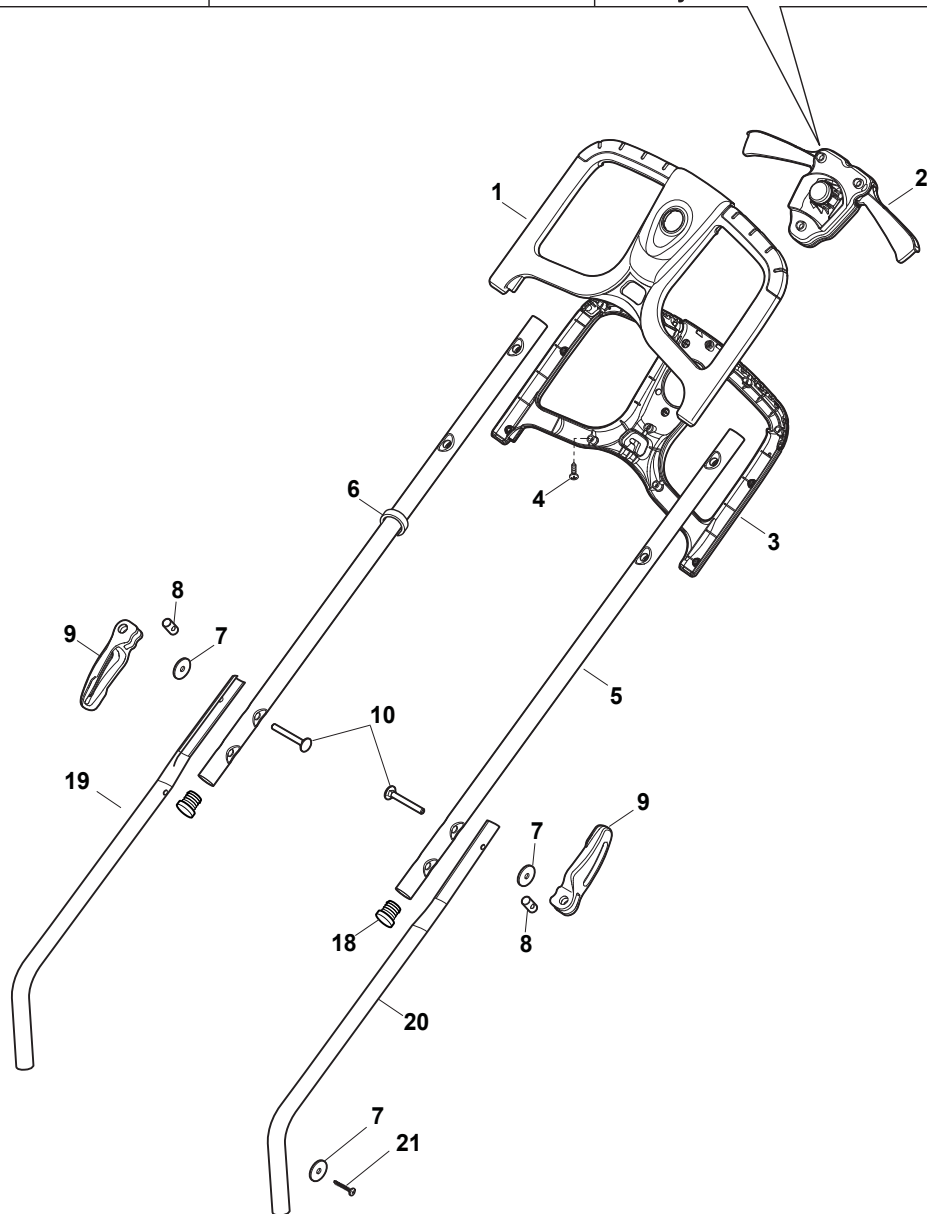

Utgåva Issue 39 - 2016		Handle, Upper Part		Handle, Upper Part	
Pos. Fig.	Antal Q.ty	Art nr Part No	Benämning	Description	Anmärkning Notes
1	1	322291068/0	Handtagshalva, övre brytare	Upper Half Handgrip Switch	
2	1	381600561/0	Manöverdosa	Dead Hand Switch	
3	1	322291069/0	Handtagshalva, undre brytare	Lower Half Handgrip Switch	
4	11	112728713/0	Skruv	Screw	
5	2	381007532/0	Styre-överdel	Handle, Upper Part	
6	1	122192000/1	Kabelhallare	Clamp	
7	4	112523050/0	Bricka	Washer	
8	2	122524352/0	Stift	Pin	
9	2	322319519/0	Handtag	Fixing Lever Handle	
10	2	122943016/0	Skruv	Screw	
18	2	118566116/0	Plugg	Cap	
19	1	381007529/0	Styre-underdel, hö	Right Handle, Lower Part	
20	1	381007530/0	Styre-underdel	Left Handle, Lower Part	
21	2	112728450/0	Skruv	Screw