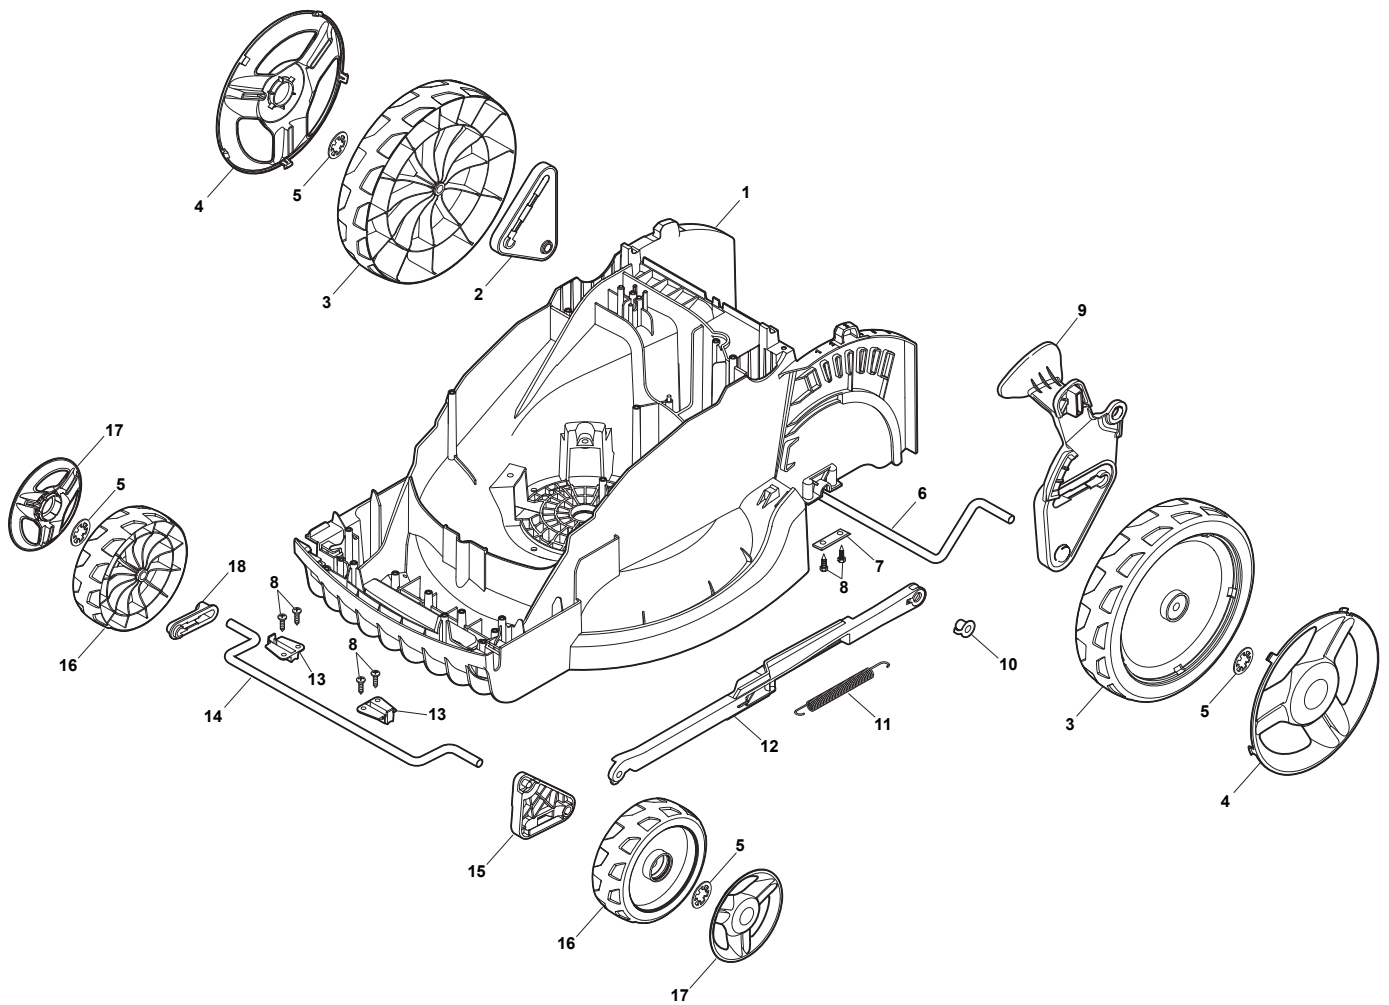

Utgåva Issue 39 - 2016		Deck And Height Adjusting		Deck And Height Adjusting	
Pos. Fig.	Antal Q.ty	Art nr Part No	Benämning	Description	Anmärkning Notes
1	1	322066782/0	Chassi gra	Deck STIGA Grey	
2	1	322785448/0	Hjulhallare	Support, Wheel	
3	2	322686107/0	Hjul	Wheel	
4	2	322110729/0	Navkapsel Gra	Hub Cap Grey	
5	4	112604903/0	Bricka	Washer	
6	1	122033422/0	Hjulaxel	Axle, Wheels	
7	2	322545142/0	Plat	Plate	
8	8	112728714/0	Skruv	Screw	
9	1	322785427/0	Höjdinställningsspak	Lever, Height Adjustment	
10	1	322524354/0	Stift	Pin	
11	1	122450425/0	Fjäder	Spring	
12	1	322869689/0	Höjjusteringsstag	Rod, Height Adjustment	
13	2	322785415/0	Plat	Plate	
14	1	122033422/0	Hjulaxel	Axle, Wheels	
15	1	322785437/0	Hjulhallare	Support, Wheel	
16	2	322686106/0	Hjul	Wheel	
17	2	322110683/0	Navkapsel D150 Delta gra 9022	Hub Cap Grey	
18	1	322785447/0	Hjulhallare	Support, Wheel