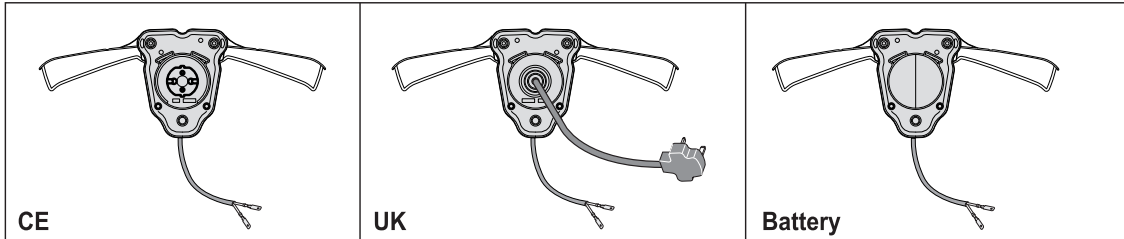

Utgåva Issue 39 - 2016		Handle, Upper Part		Handle, Upper Part	
Pos. Fig.	Antal Q.ty	Art nr Part No	Benämning	Description	Anmärkning Notes
1	1	322291068/0	Handtagshalva, övre brytare	Upper Half Handgrip Switch	
2	1	381600561/0	Manöverdosa	Dead Hand Switch	
3	1	322291069/0	Handtagshalva, undre brytare	Lower Half Handgrip Switch	
4	11	112728713/0	Skruv	Screw	
5	2	381007532/0	Styre-överdel	Handle, Upper Part	
6	1	122192000/1	Kabelhallare	Clamp	
7	4	112523050/0	Bricka	Washer	
8	2	122524352/0	Stift	Pin	
9	2	322319519/0	Handtag	Fixing Lever Handle	
10	2	122943016/0	Skruv	Screw	
18	2	118566116/0	Plugg	Cap	
19	1	381007529/0	Styre-underdel, hö	Right Handle, Lower Part	
20	1	381007530/0	Styre-underdel	Left Handle, Lower Part	
21	2	112728450/0	Skruv	Screw