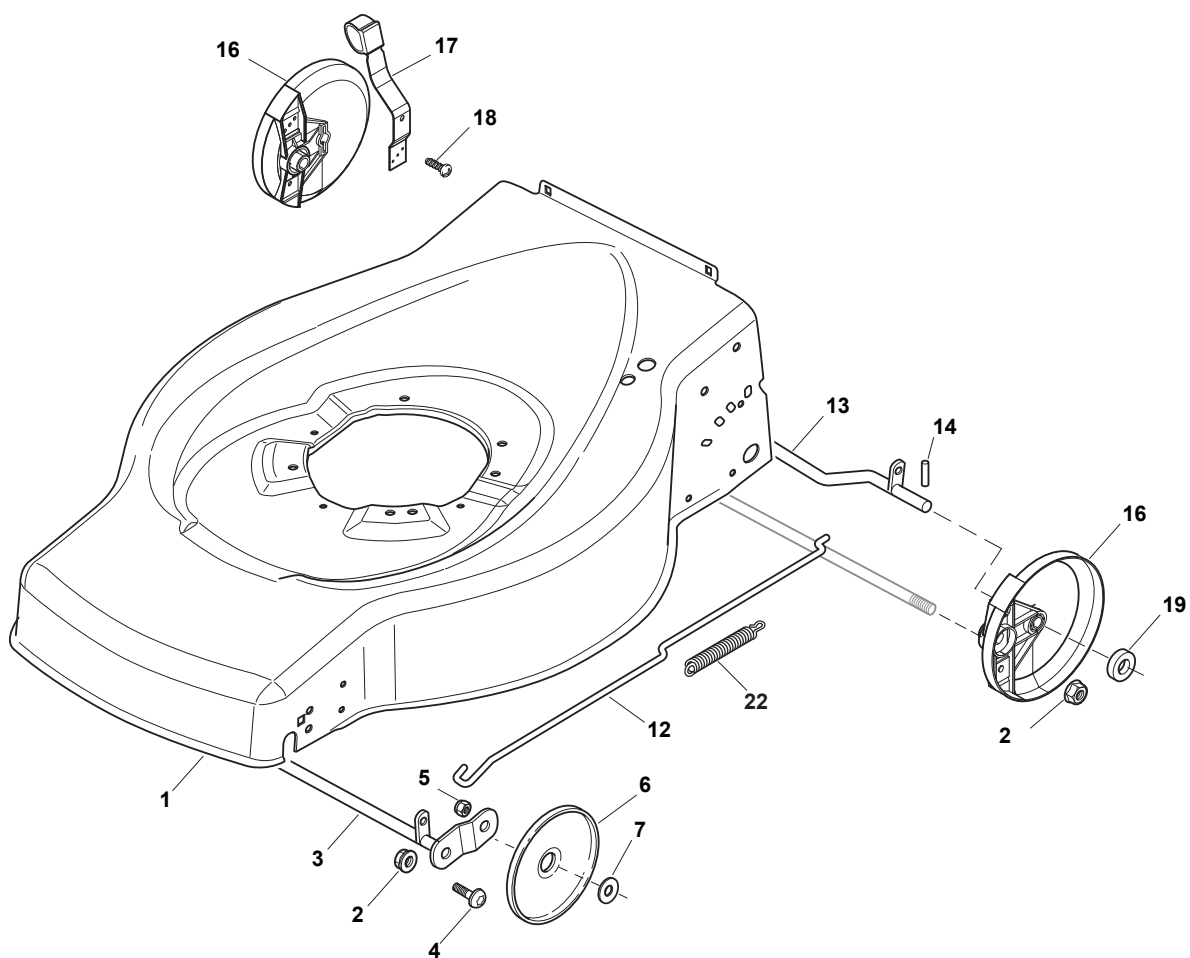

Reservdelskatalog Parts Catalogue

COLLECTOR 46 S B

299274628/S14 - Season 2017

- Use GLOBAL GARDEN PRODUCT Genuine Spare Parts specified in the parts list for repair and/or replacement.
 - The contents described in the parts list may change due to improvement.
 - The drawings of the spare parts are only indicative and might not represent the part in question exactly.
 - The indications "right" - "left" - "front" - "rear" refer to the position of the operator when using the machine.
- When placing orders of parts for repair and/or replacement, make sure that the illustrated parts list is the one applying to the machine's year of manufacture, as shown on the identification plate attached to the machine.

www.stiga.com

Utgåva Issue 40 - 2016		Kapa och höjdställning Deck And Height Adjusting			
Pos. Fig.	Antal Q.ty	Art nr Part No	Benämning	Description	Anmärkning Notes
1	1	381004745/0	Chassi-gra	Grey Deck	
2	2	122131750/0	Mutter	Nut	
3	1	381000153/0	Hjulaxel-fram	Front Wheel Axle	
4	2	112760600/0	Skruv	Screw	
5	2	112155000/0	Mutter	Nut	
6	2	322600095/0	Hjulskydd	Protection, Wheel	
7	2	325670011/0	Bricka	Antifriction Washer	
12	1	122033317/0	Justerstang	Adjustment Rod	
13	2	381000159/0	Hjulaxel-bakre	Rear Wheel Axle	
14	2	122753001/0	Spännstift	Pin	
16	2	322600106/1	Hjulskydd	Protection, Wheel	
17	1	381003303/0	Höjdställningsspak	Lever, Height Adjustment	
18	2	112728689/0	Skruv	Screw	
19	4	122122202/0	Kullager	Bearing	