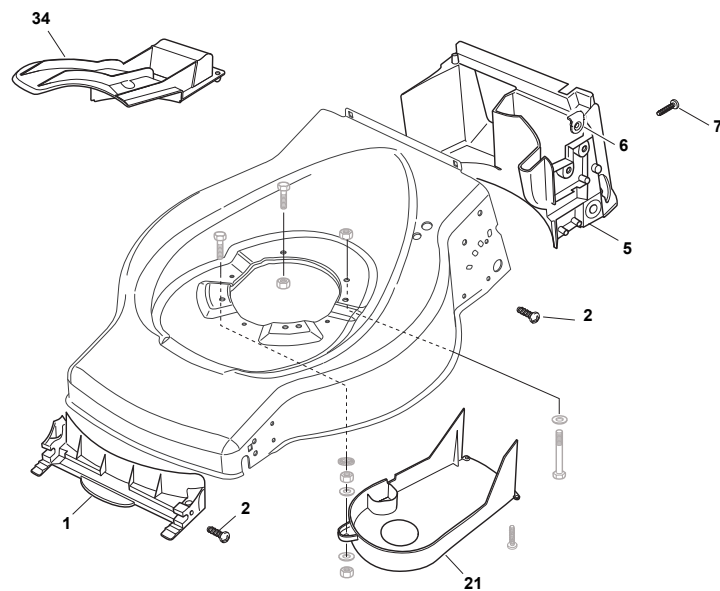

Reservdelskatalog Parts Catalogue

COLLECTOR 46 S B

299274628/S14 - Season 2017

- Use GLOBAL GARDEN PRODUCT Genuine Spare Parts specified in the parts list for repair and/or replacement.
 - The contents described in the parts list may change due to improvement.
 - The drawings of the spare parts are only indicative and might not represent the part in question exactly.
 - The indications "right" - "left" - "front" - "rear" refer to the position of the operator when using the machine.
- When placing orders of parts for repair and/or replacement, make sure that the illustrated parts list is the one applying to the machine's year of manufacture, as shown on the identification plate attached to the machine.

www.stiga.com

Utgåva Issue 40 - 2016		Kapa och höjdställning Deck And Height Adjusting			
Pos. Fig.	Antal Q.ty	Art nr Part No	Benämning	Description	Anmärkning Notes
1	1	381004745/0	Chassi-gra	Grey Deck	
2	2	122131750/0	Mutter	Nut	
3	1	381000153/0	Hjulaxel-fram	Front Wheel Axle	
4	2	112760600/0	Skruv	Screw	
5	2	112155000/0	Mutter	Nut	
6	2	322600095/0	Hjulskydd	Protection, Wheel	
7	2	325670011/0	Bricka	Antifriction Washer	
12	1	122033317/0	Justerstang	Adjustment Rod	
13	2	381000159/0	Hjulaxel-bakre	Rear Wheel Axle	
14	2	122753001/0	Spännstift	Pin	
16	2	322600106/1	Hjulskydd	Protection, Wheel	
17	1	381003303/0	Höjdställningsspak	Lever, Height Adjustment	
18	2	112728689/0	Skruv	Screw	
19	4	122122202/0	Kullager	Bearing	