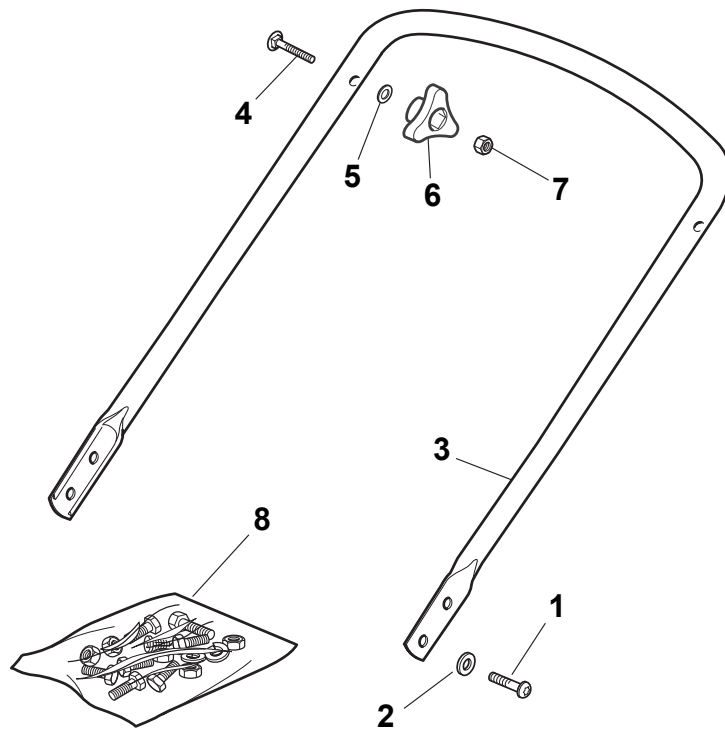

Utgåva Issue 40 - 2016		Reglage, nedre Handle, Lower Part			
Pos. Fig.	Antal Q.ty	Art nr Part No	Benämning	Description	Anmärkning Notes
1	4	112760605/0	Skruv	Screw	
2	4	112521350/0	Bricka	Washer	
3	1	381007544/0	Reglage, nedre Gul	Handle, Lower Part Yellow	Yellow
4	1	112819120/0	Skruv	Screw	
5	2	122671651/0	Bricka	Washer	
6	2	122399900/0	Knopp	Knob	
7	2	112293200/0	Mutter	Nut	
8	1	381008696/0	Skrivsats	Outfit, Screws