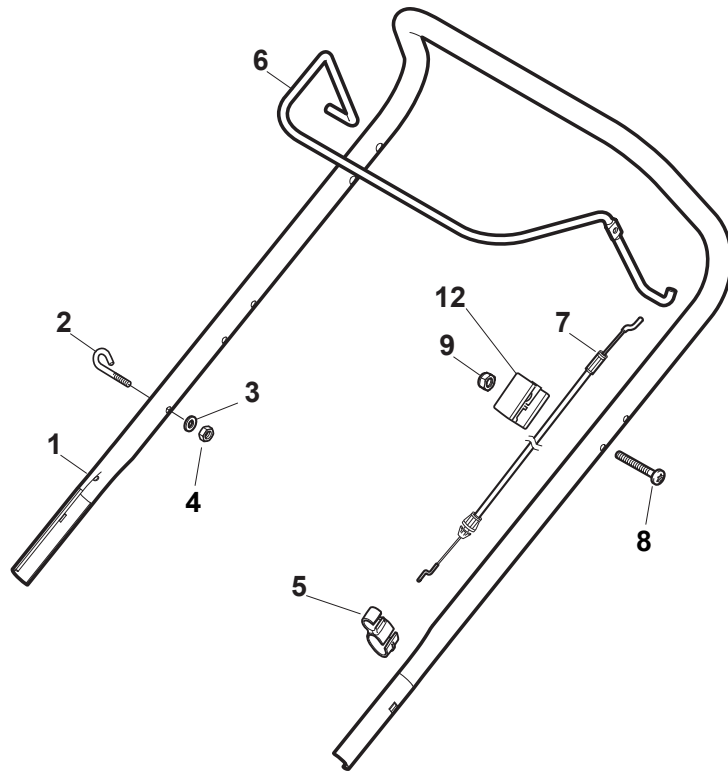

# **COLLECTOR 46 B**

**299174628/S14 - Season 2017**

- Use GLOBAL GARDEN PRODUCT Genuine Spare Parts specified in the parts list for repair and/or replacement.
  - The contents described in the parts list may change due to improvement.
  - The drawings of the spare parts are only indicative and might not represent the part in question exactly.
  - The indications "right" - "left" - "front" - "rear" refer to the position of the operator when using the machine.
- When placing orders of parts for repair and/or replacement, make sure that the illustrated parts list is the one applying to the machine's year of manufacture, as shown on the identification plate attached to the machine.

[www.stiga.com](http://www.stiga.com)

Utgåva Issue 40 - 2016		Kapa och höjdställning Deck And Height Adjusting			
Pos. Fig.	Antal Q.ty	Art nr Part No	Benämning	Description	Anmärkning Notes
1	1	381004745/0	Chassi-gra	Grey Deck	
2	4	122131750/0	Mutter	Nut	
3	1	381000153/0	Hjulaxel-fram	Front Wheel Axle	
4	2	112760600/0	Skruv	Screw	
5	2	112155000/0	Mutter	Nut	
6	2	322600095/0	Hjulskydd	Protection, Wheel	
7	2	325670011/0	Bricka	Antifriction Washer	
12	1	122033317/0	Justerstang	Adjustment Rod	
13	1	381000159/0	Hjulaxel-bakre	Rear Wheel Axle	
14	2	122753001/0	Spännstift	Pin	
15	1	122033369/0	Tradbygel	Rear Stiffening Axle	
16	2	322600106/1	Hjulskydd	Protection, Wheel	
17	1	381003303/0	Höjdställningsspak	Lever, Height Adjustment	
18	2	112728689/0	Skruv	Screw	
19	2	322170622/0	Distans	Spacer	

Utgåva Issue 40 - 2016		Reglage, nedre Handle, Lower Part			
Pos. Fig.	Antal Q.ty	Art nr Part No	Benämning	Description	Anmärkning Notes
1	4	112760605/0	Skruv	Screw	
2	4	112521350/0	Bricka	Washer	
3	1	381007544/0	Reglage, nedre Gul	Handle, Lower Part Yellow	Yellow
4	1	112819120/0	Skruv	Screw	
5	2	122671651/0	Bricka	Washer	
6	2	122399900/0	Knopp	Knob	
7	2	112293200/0	Mutter	Nut	
8	1	381008696/0	Skrusats	Outfit, Screws	