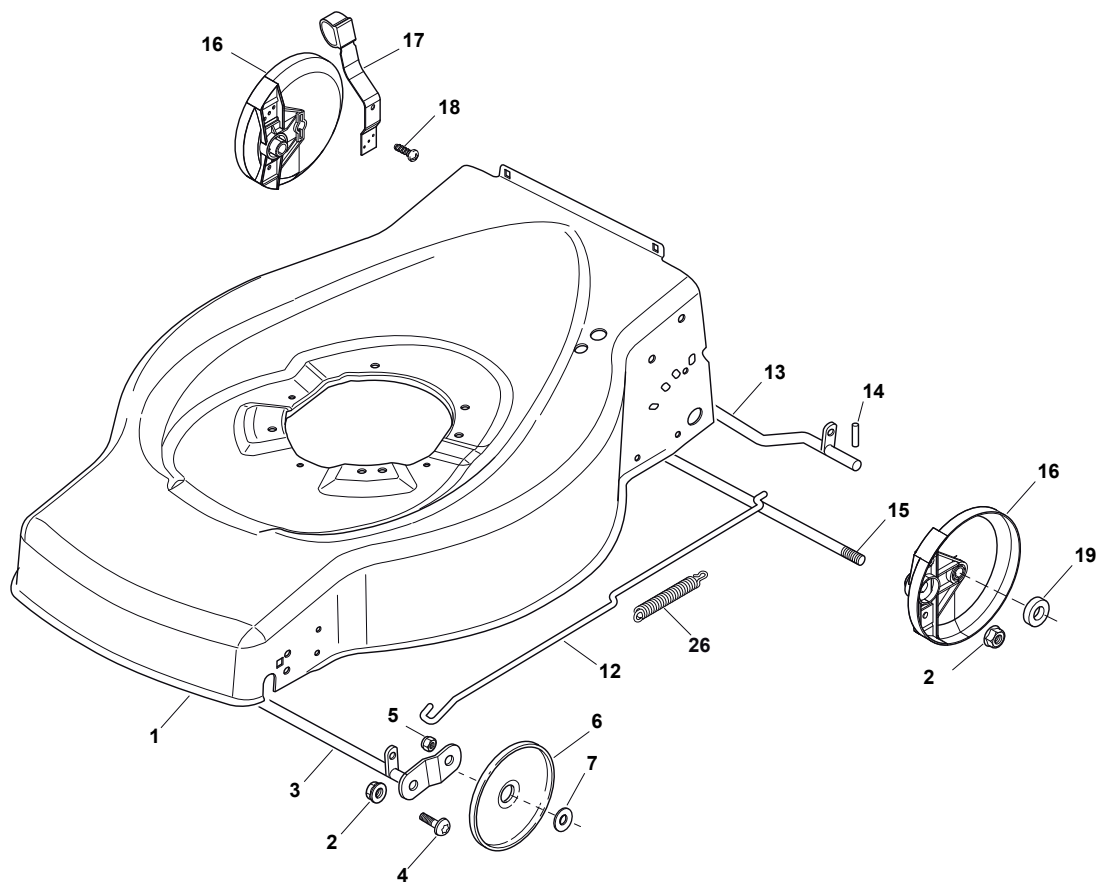

# **COLLECTOR 46 B**

**299174628/S14 - Season 2017**

- Use GLOBAL GARDEN PRODUCT Genuine Spare Parts specified in the parts list for repair and/or replacement.
  - The contents described in the parts list may change due to improvement.
  - The drawings of the spare parts are only indicative and might not represent the part in question exactly.
  - The indications "right" - "left" - "front" - "rear" refer to the position of the operator when using the machine.
- When placing orders of parts for repair and/or replacement, make sure that the illustrated parts list is the one applying to the machine's year of manufacture, as shown on the identification plate attached to the machine.

[www.stiga.com](http://www.stiga.com)

Utgåva Issue 40 - 2016		Kapa och höjdställning Deck And Height Adjusting			
Pos. Fig.	Antal Q.ty	Art nr Part No	Benämning	Description	Anmärkning Notes
1	1	381004745/0	Chassi-gra	Grey Deck	
2	4	122131750/0	Mutter	Nut	
3	1	381000153/0	Hjulaxel-fram	Front Wheel Axle	
4	2	112760600/0	Skruv	Screw	
5	2	112155000/0	Mutter	Nut	
6	2	322600095/0	Hjulskydd	Protection, Wheel	
7	2	325670011/0	Bricka	Antifriction Washer	
12	1	122033317/0	Justerstang	Adjustment Rod	
13	1	381000159/0	Hjulaxel-bakre	Rear Wheel Axle	
14	2	122753001/0	Spännstift	Pin	
15	1	122033369/0	Tradbygel	Rear Stiffening Axle	
16	2	322600106/1	Hjulskydd	Protection, Wheel	
17	1	381003303/0	Höjdställningsspak	Lever, Height Adjustment	
18	2	112728689/0	Skruv	Screw	
19	2	322170622/0	Distans	Spacer	