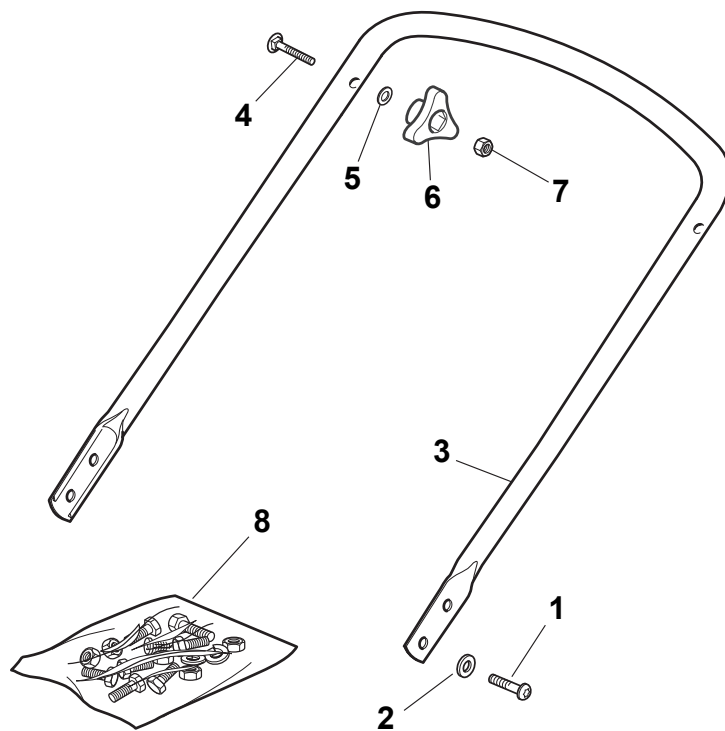

Utgåva Issue 40 - 2016		Reglage, nedre Handle, Lower Part			
Pos. Fig.	Antal Q.ty	Art nr Part No	Benämning	Description	Anmärkning Notes
1	4	112760605/0	Skruv	Screw	
2	4	112521350/0	Bricka	Washer	
3	1	381007544/0	Reglage, nedre Gul	Handle, Lower Part Yellow	Yellow
4	1	112819120/0	Skruv	Screw	
5	2	122671651/0	Bricka	Washer	
6	2	122399900/0	Knopp	Knob	
7	2	112293200/0	Mutter	Nut	
8	1	381008696/0	Skrusats	Outfit, Screws